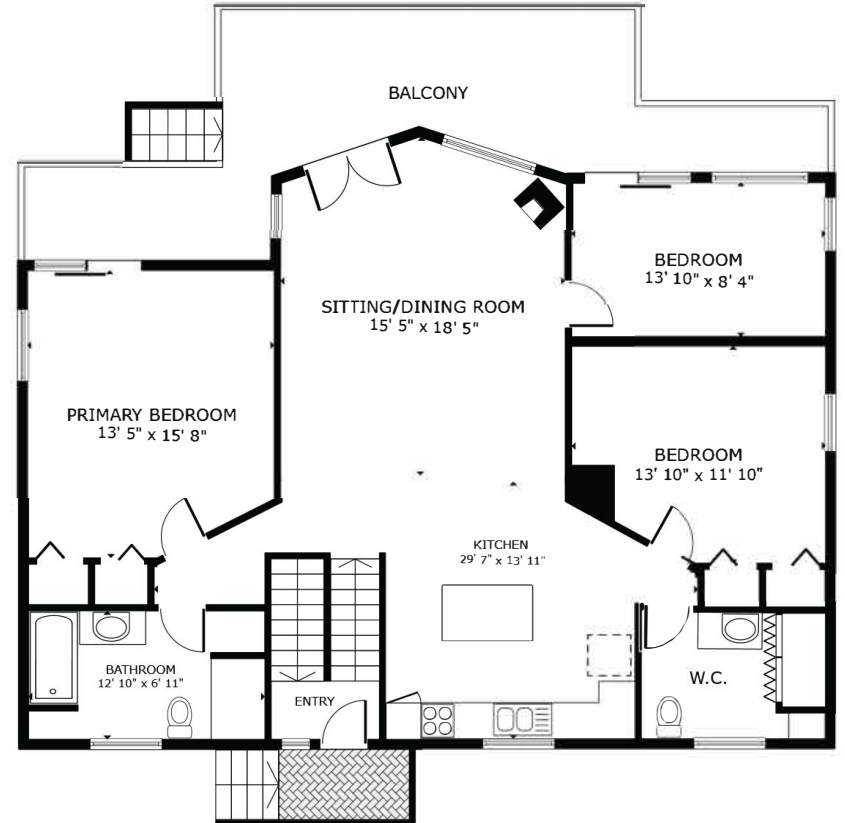

FLOOR 1

FLOOR 2

GROSS INTERNAL AREA
 FLOOR 1 1,312 sq.ft. FLOOR 2 1,272 sq.ft.
 EXCLUDED AREAS : BALCONY 286 sq.ft.
 TOTAL : 2,584 sq.ft.

SIZES AND DIMENSIONS ARE APPROXIMATE, ACTUAL MAY VARY.