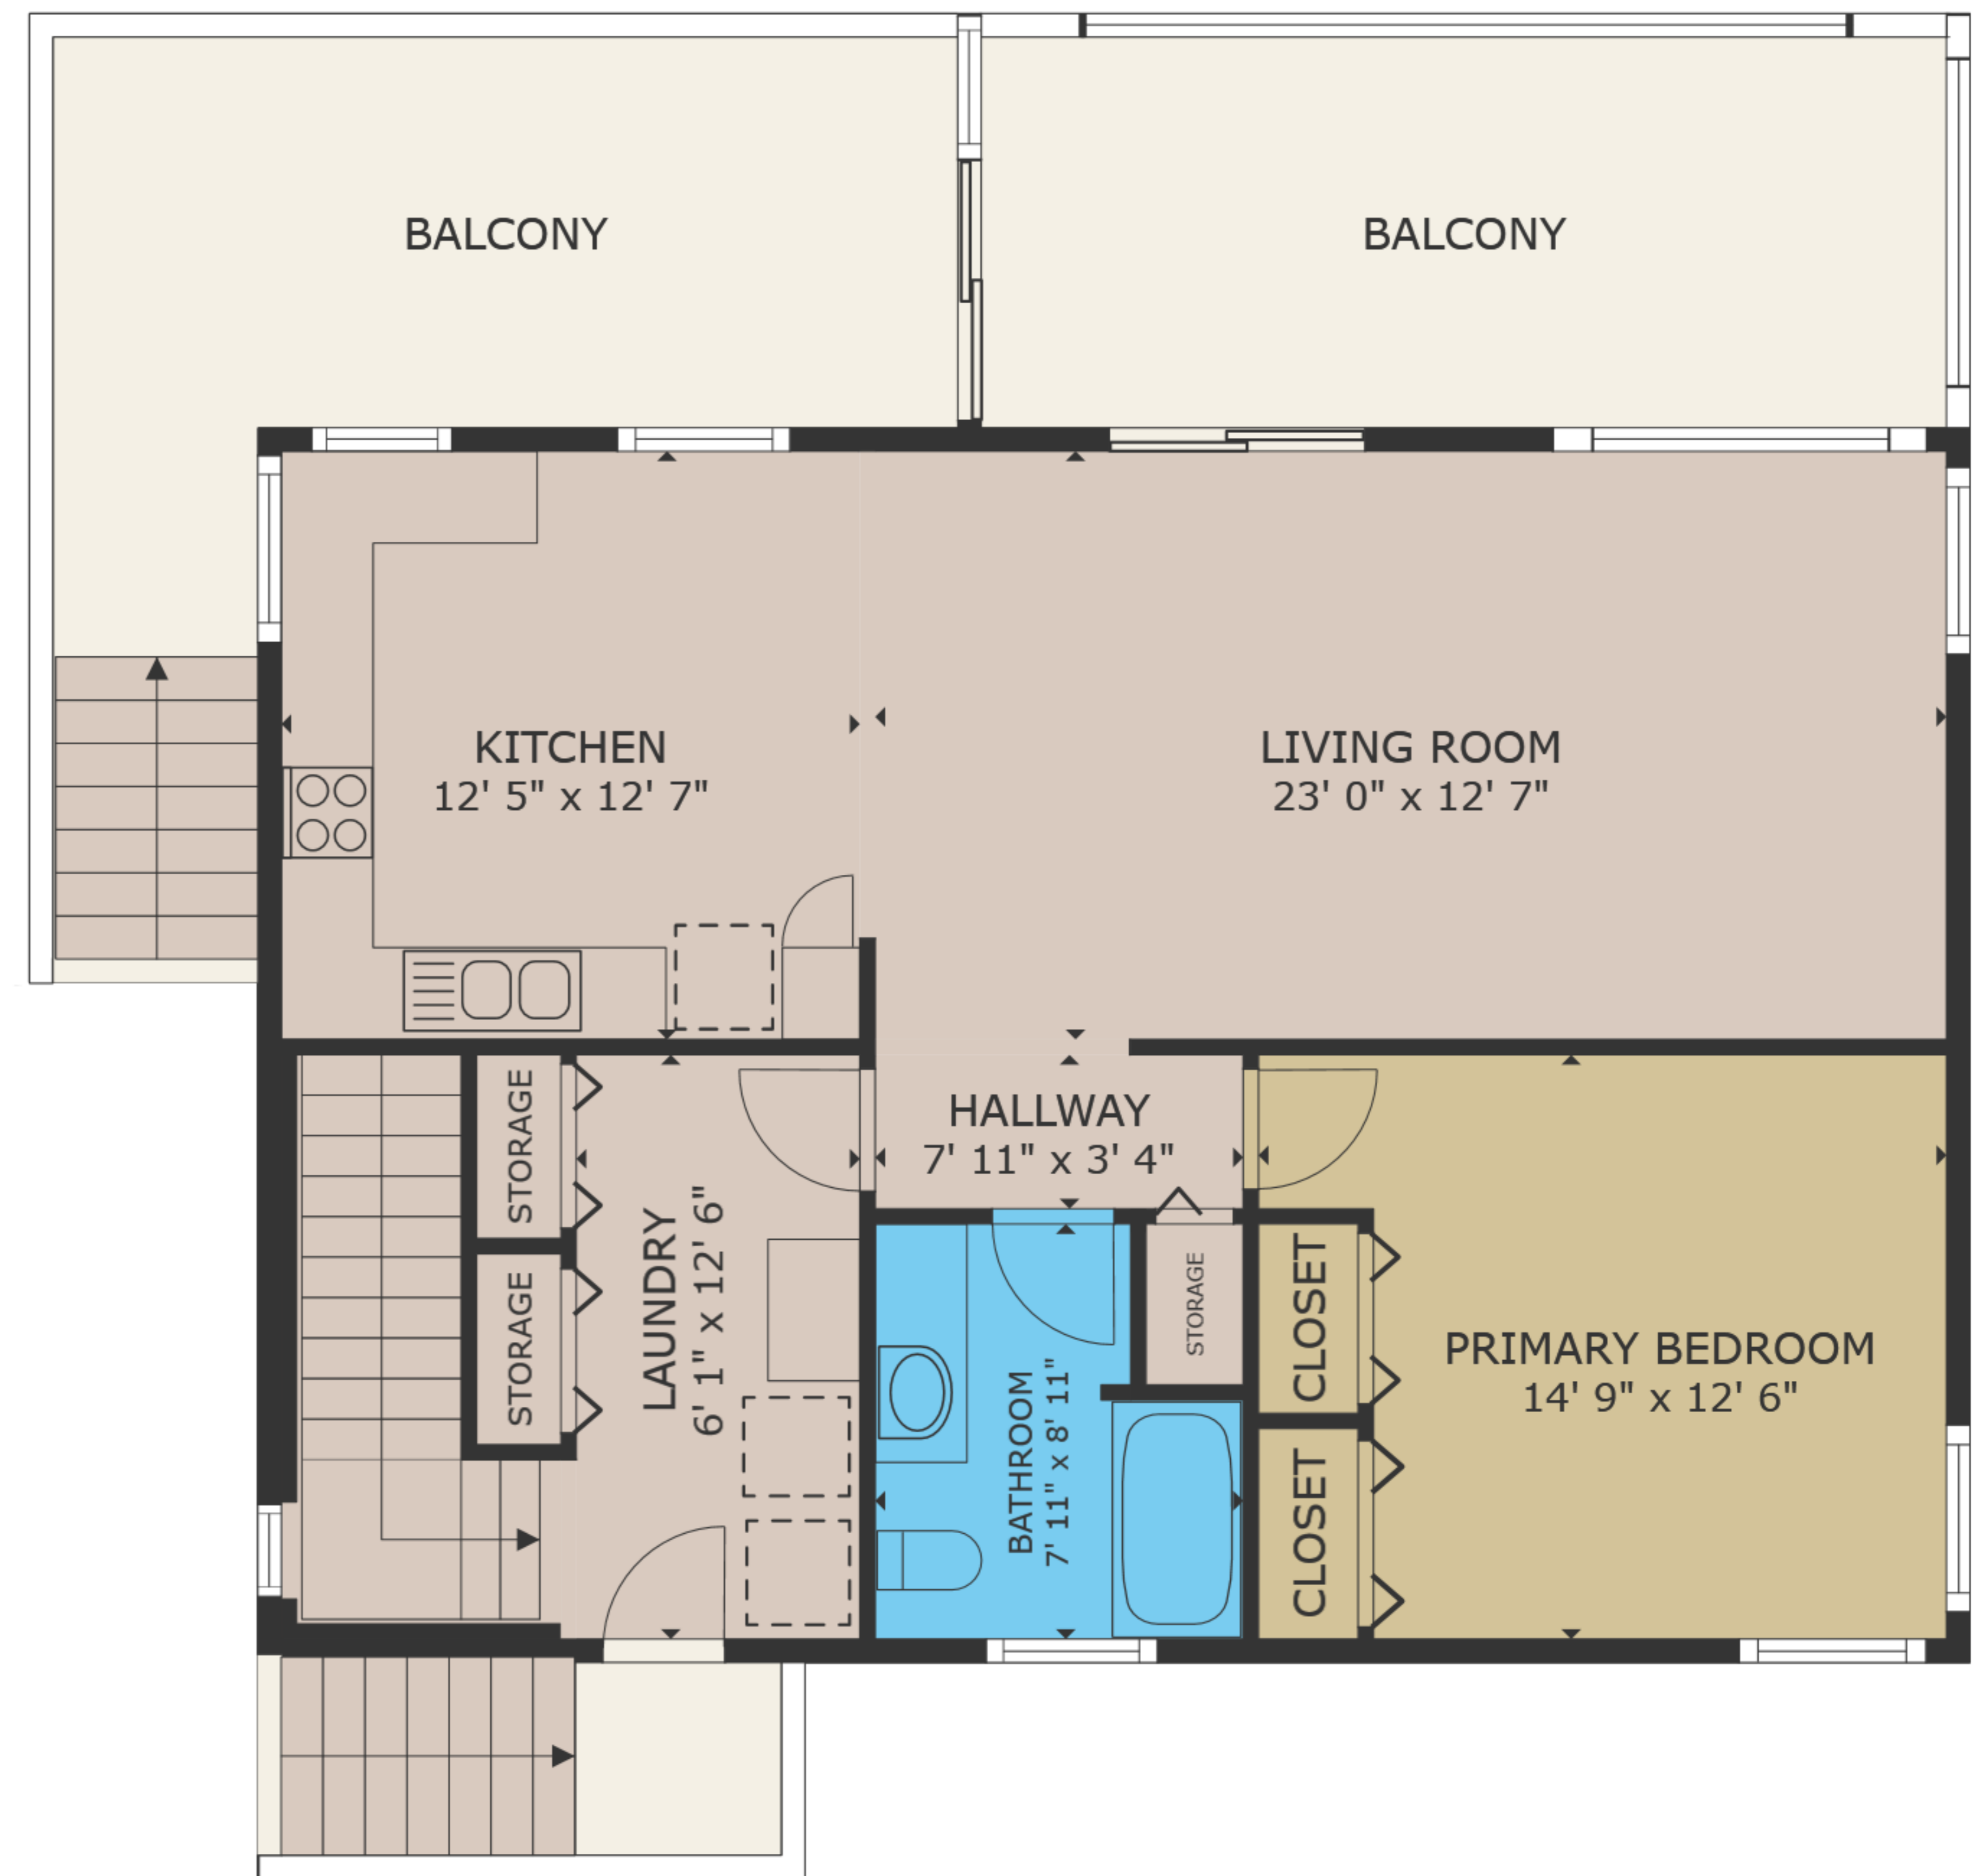

FLOOR 1

FLOOR 2

GROSS INTERNAL AREA
 FLOOR 1 874 sq.ft. FLOOR 2 909 sq.ft.
 EXCLUDED AREAS : VERANDAH 309 sq.ft. BALCONY 213 sq.ft. BALCONY 173 sq.ft. PATIO 44 sq.ft.
 TOTAL : 1,783 sq.ft.

SIZES AND DIMENSIONS ARE APPROXIMATE, ACTUAL MAY VARY.