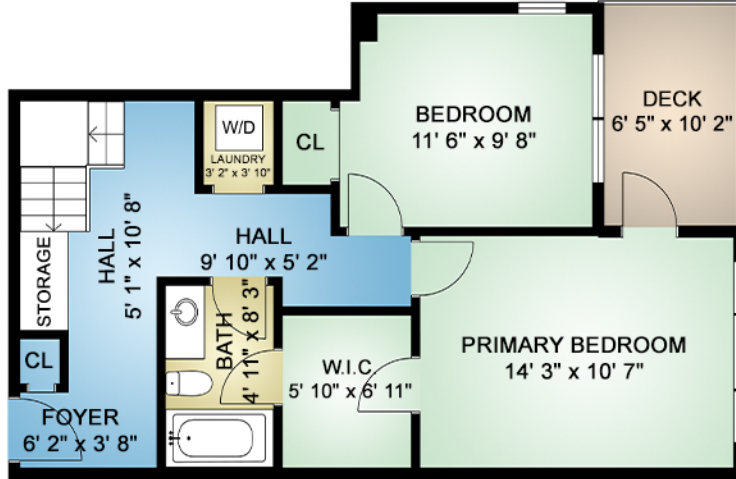

LOWER FLOOR