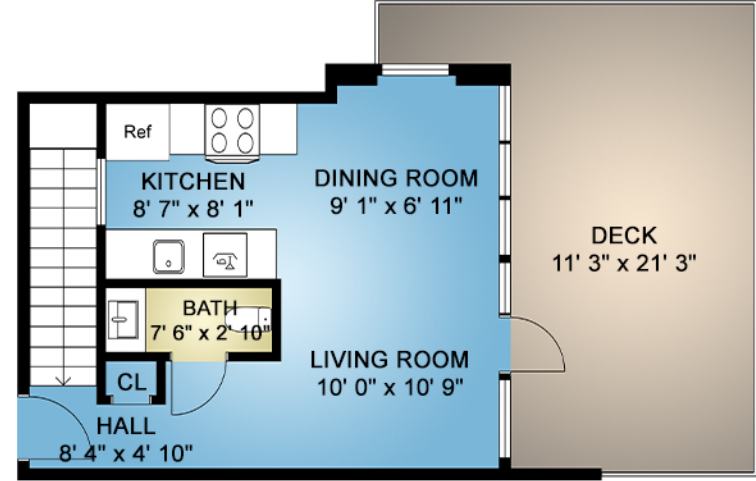

MAIN FLOOR

Lower Floor

Finished = 576
(Ceiling Height
7' 6" to 8' 2")

Deck = 62

Main Floor

Finished = 373
(Ceiling Height
7' 6" to 8' 2")

Deck = 250

Total = 1261

509-1030 Yates St

Total Finished Area : 949 Sq Ft

FLOOR PLAN PREPARED
FOR EXCLUSIVE USE OF
COLIN GAREAU PREC*