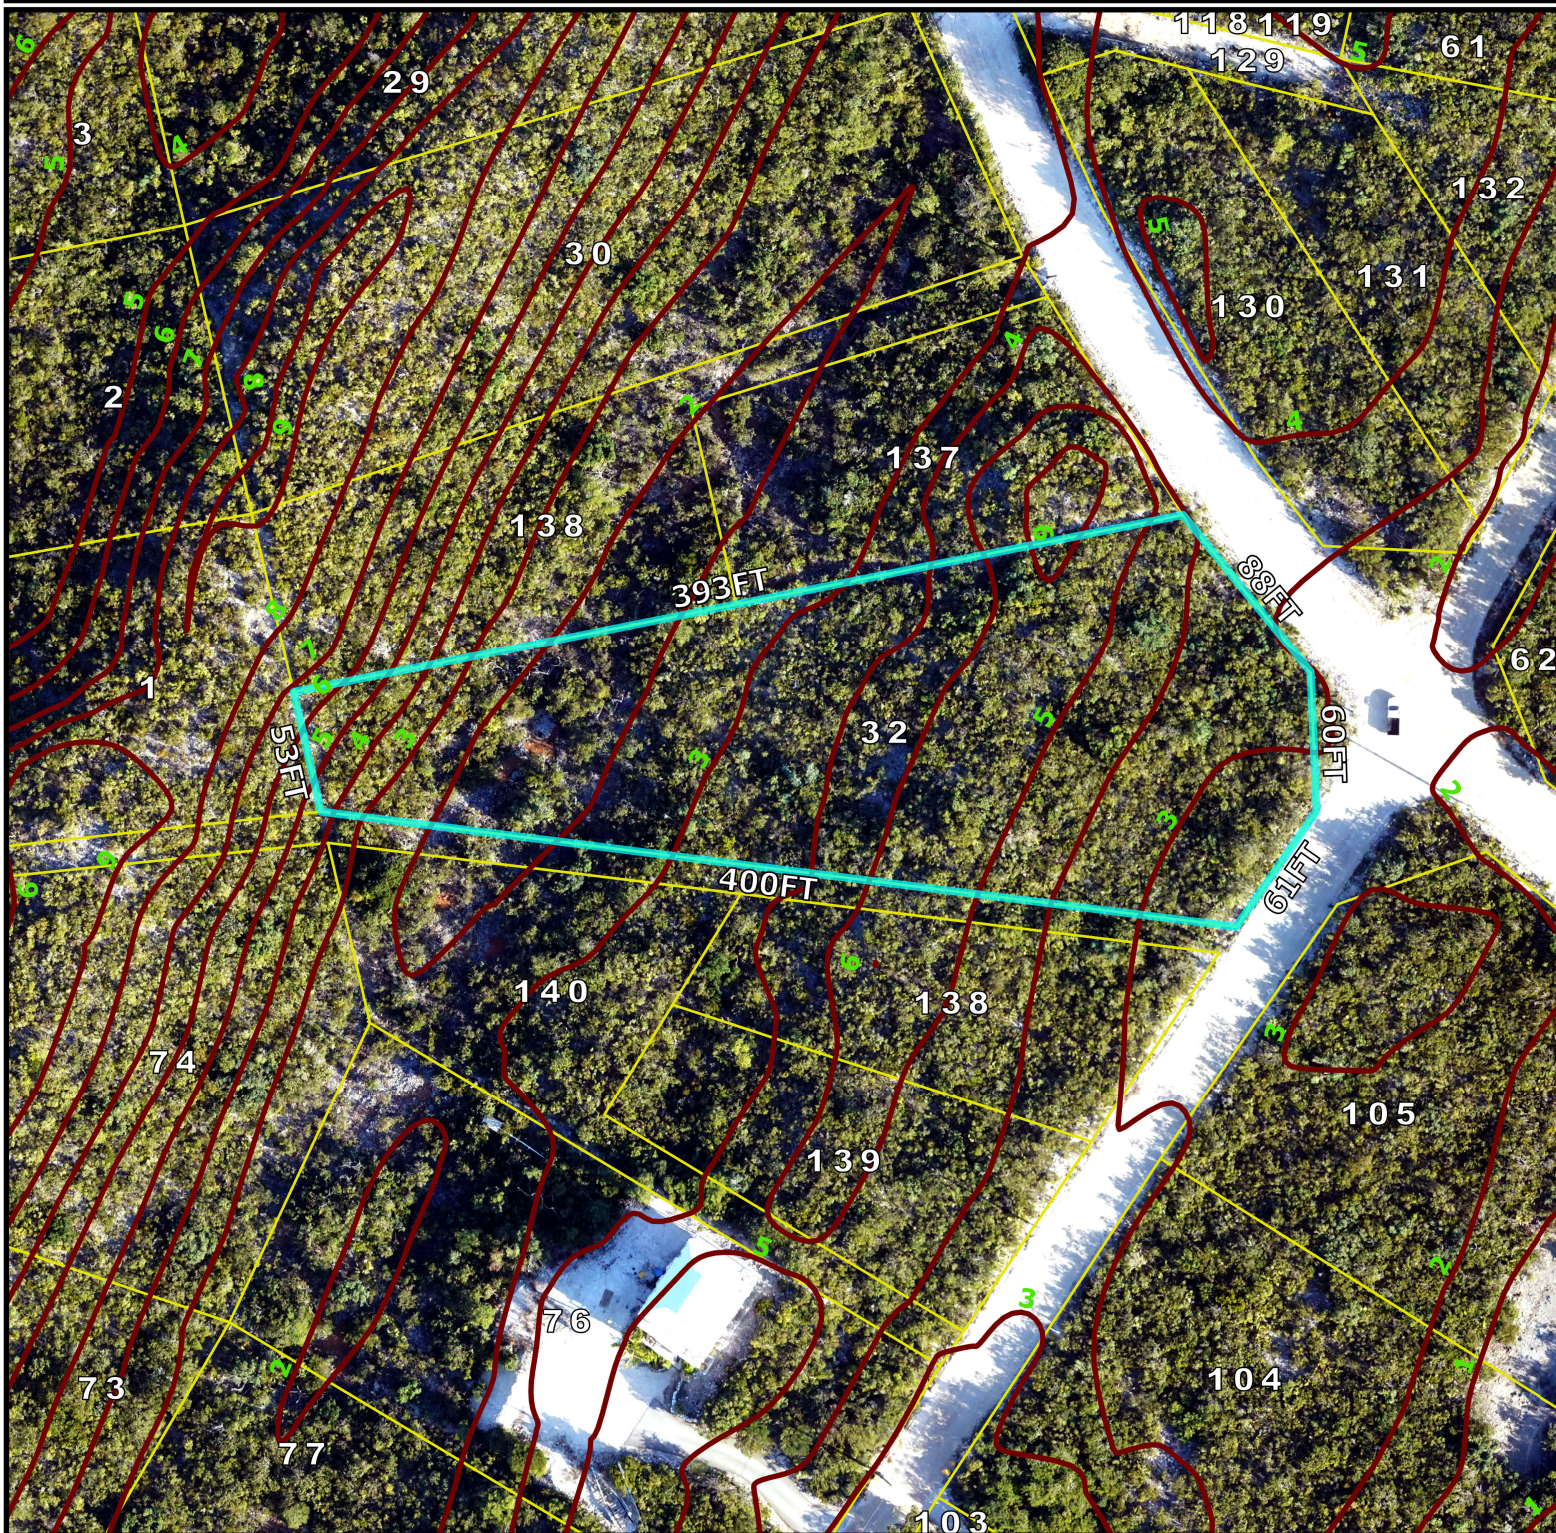

LOCATION OF PARCEL 61105/32 LONG BAY HILLS PROVIDENCIALES

Map Elements

- CONTOUR
- PARCEL

Scale 1 : 1000

SITE PLAN INFORMATION & DATA SOURCE

PROJECTION UTM ZONE 18 NAD 1927
 SOURCE : DEPARTMENT OF SURVEYS & MAPPING
 TURKS & CAICOS GOVERNMENT
 NB. IMAGERY DATED TO 2023

CARTOGRAPHY DONE BY : DONOVAN SIMMONS