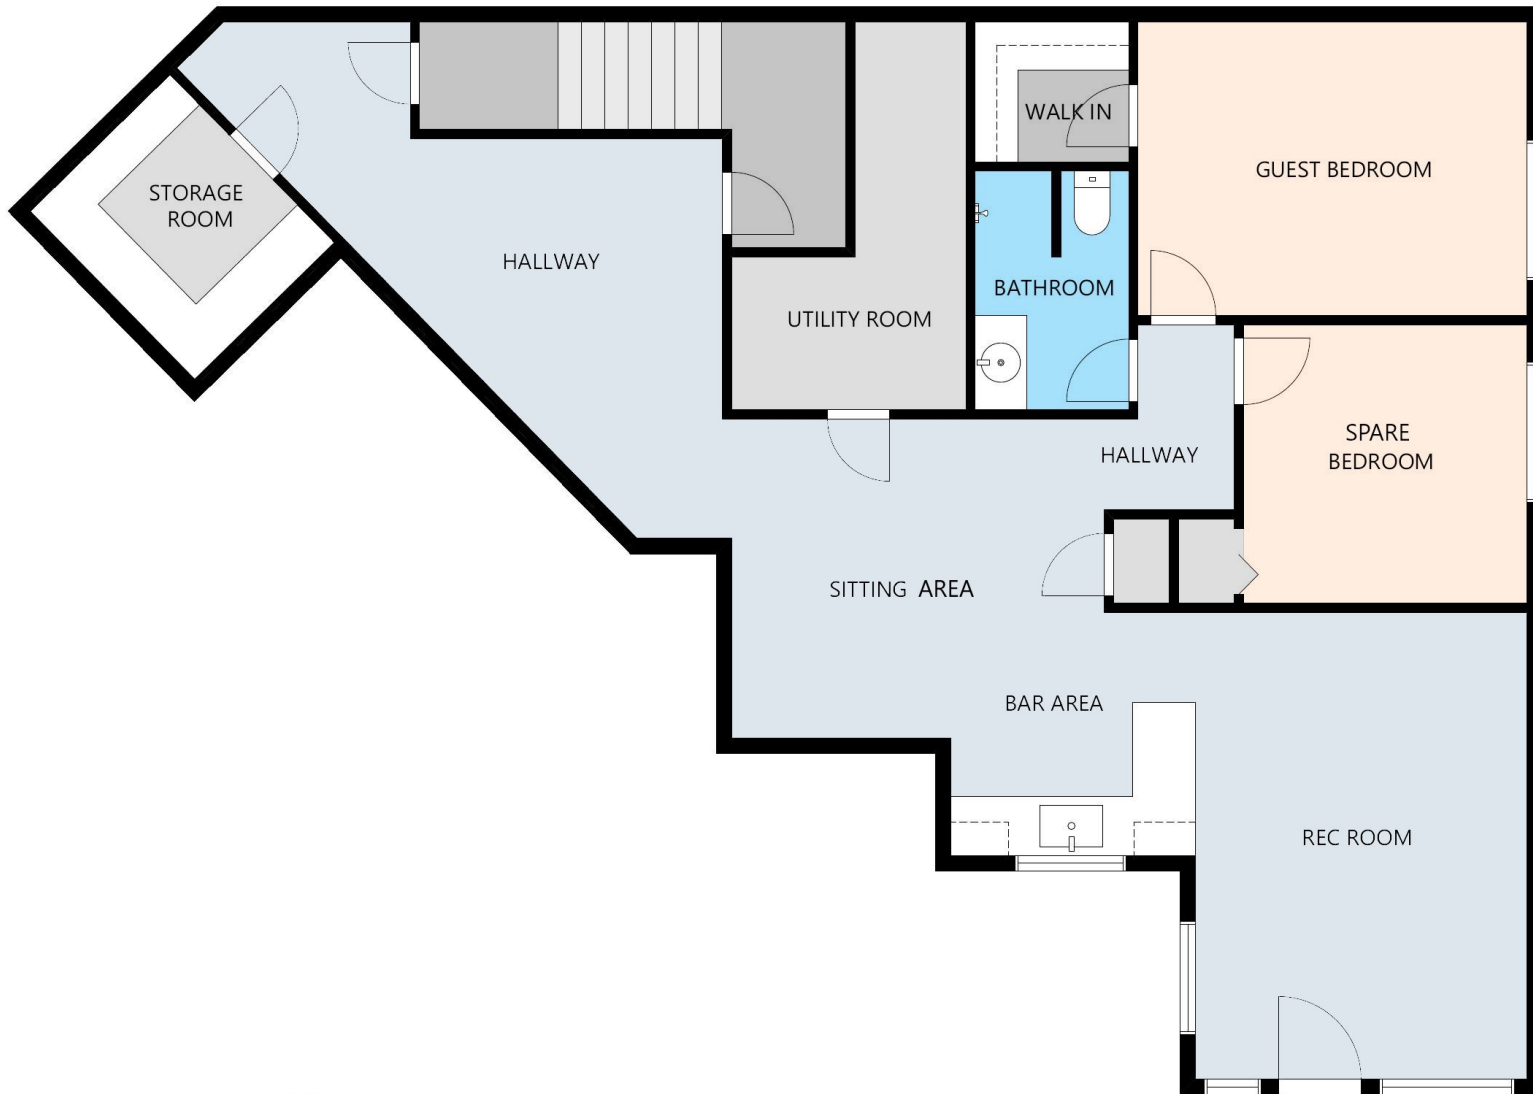

**Homeplan 6806 Cabernet Place, Oliver**

MAIN

SIZE AND DIMENSIONS ARE APPROXIMATE, ACTUAL MAY VARY.

**Homeplan 6806 Cabernet Place, Oliver**

LOWER LEVEL