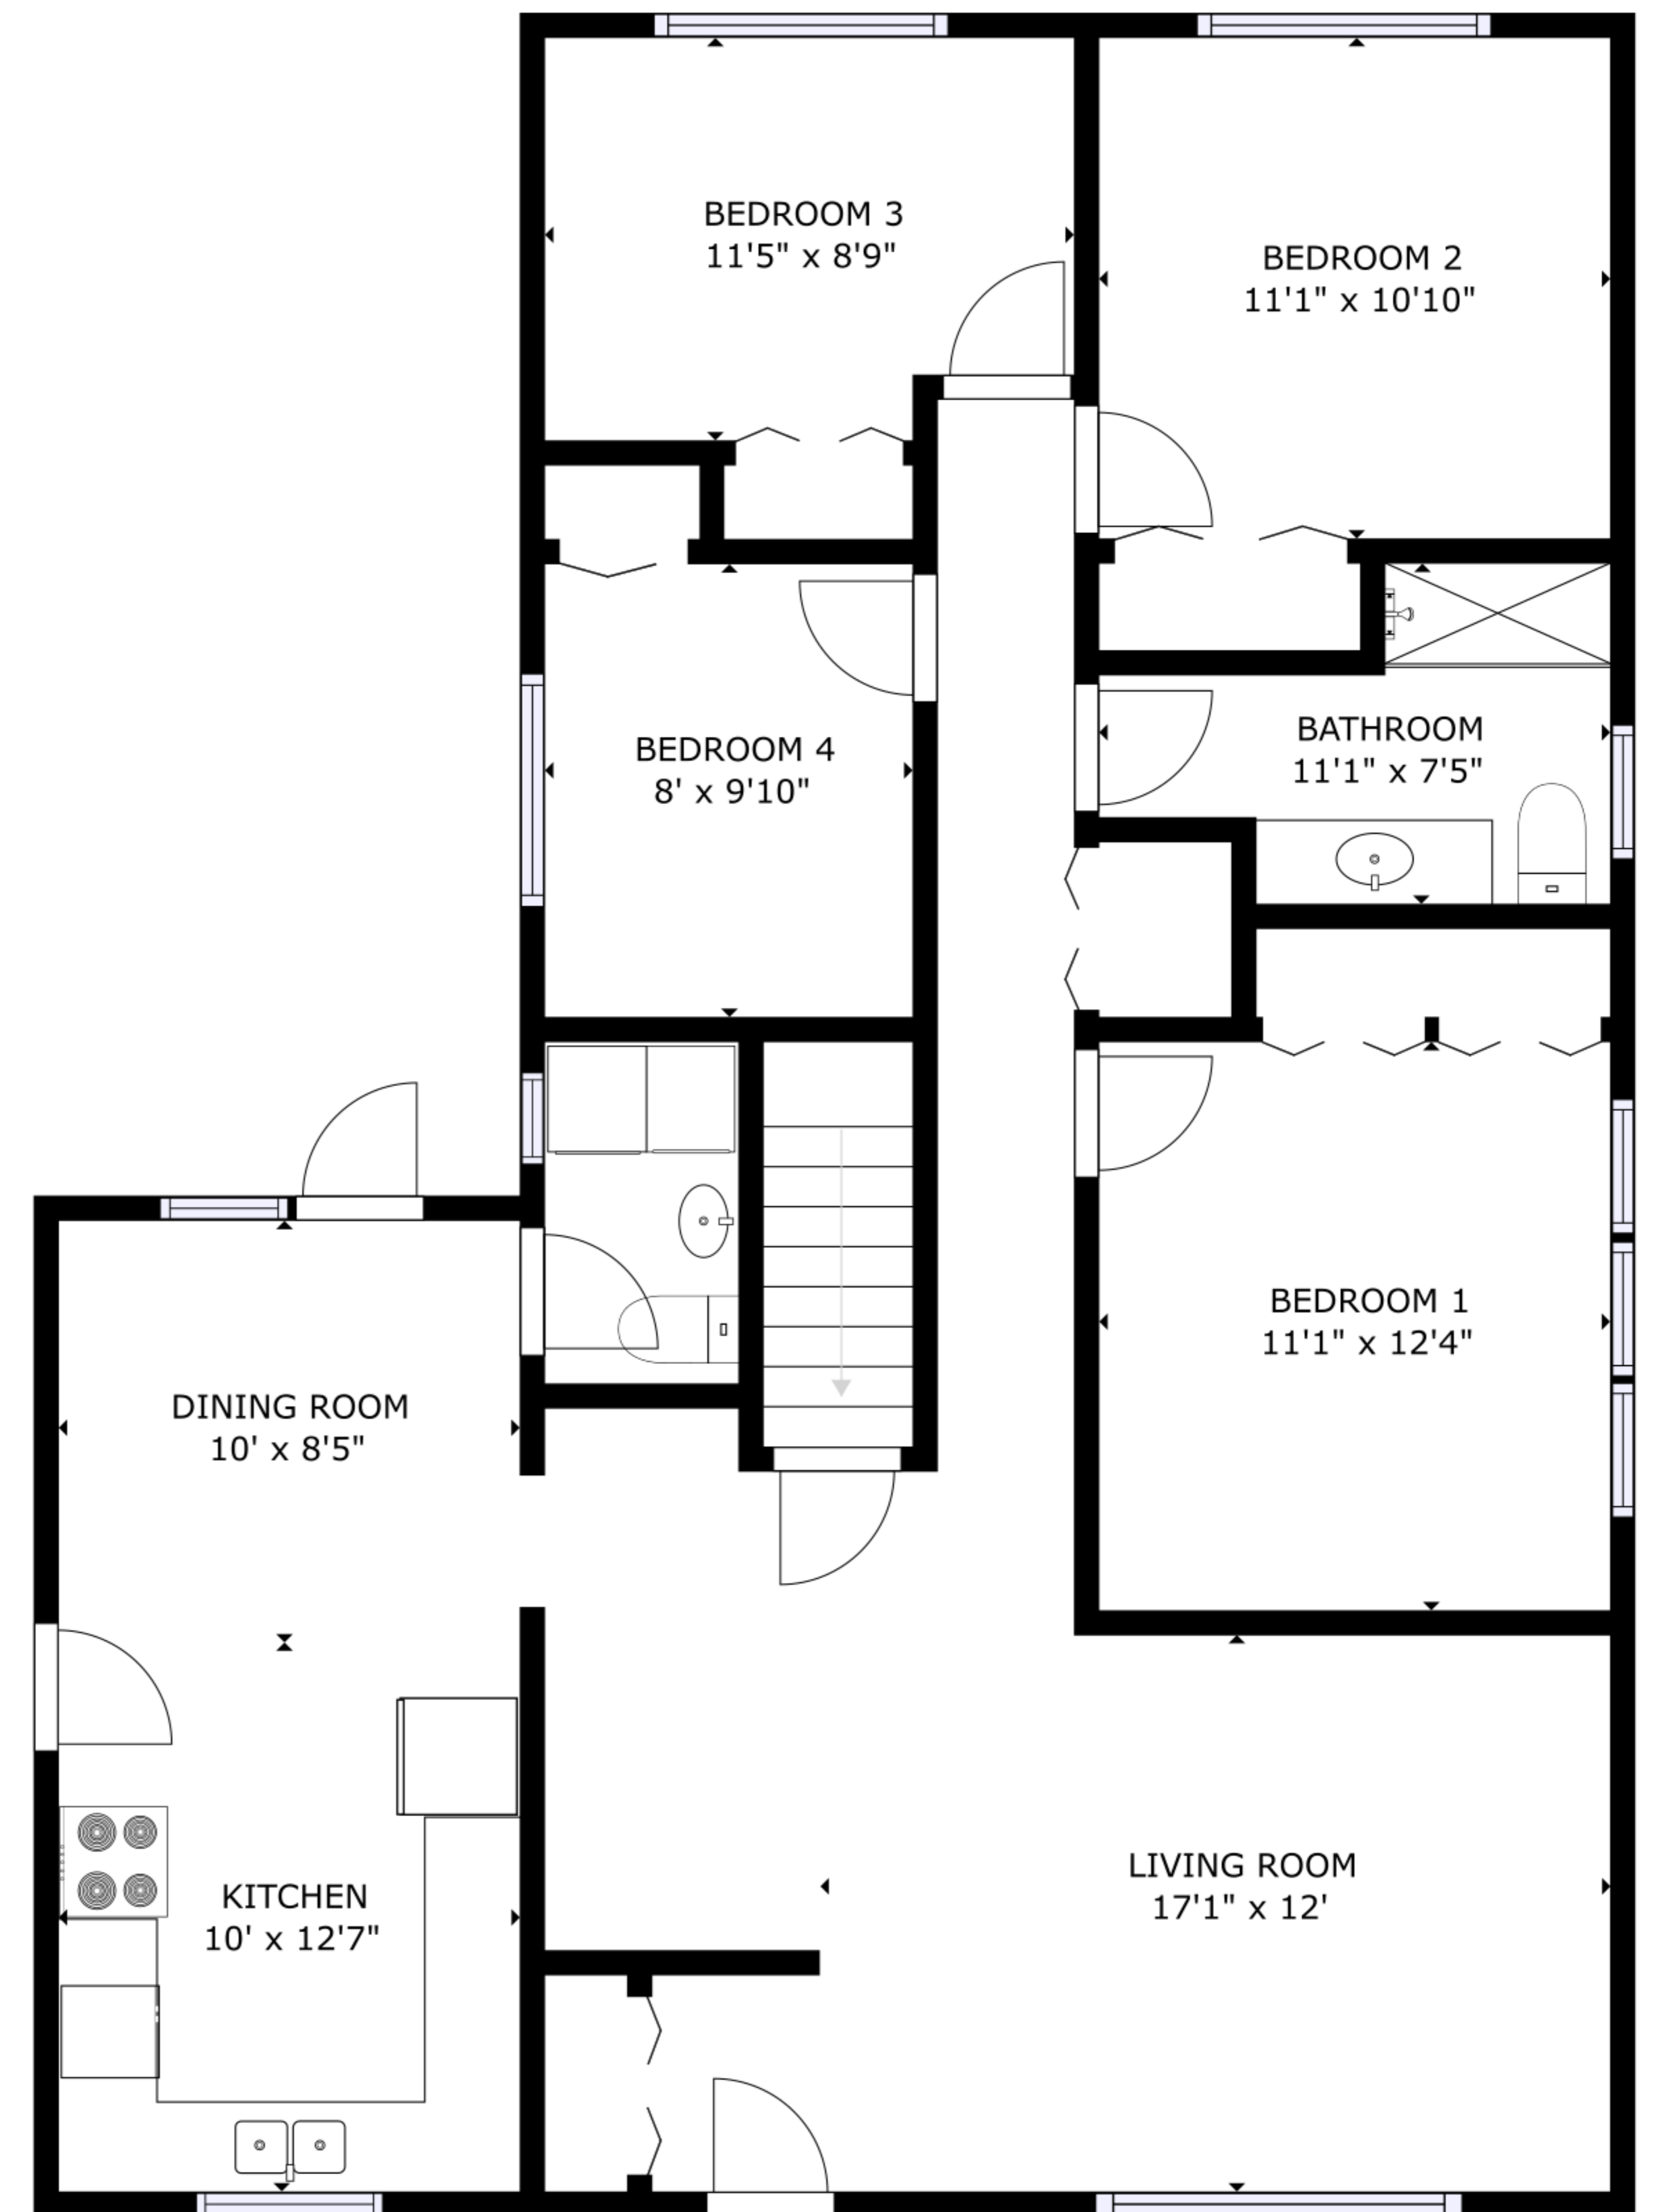

FLOOR 1

FLOOR 2

GROSS INTERNAL AREA
 FLOOR 1: 1312 sq ft, FLOOR 2: 1367 sq ft
 TOTAL: 2679 sq ft
 SIZES AND DIMENSIONS ARE APPROXIMATE, ACTUAL MAY VARY.