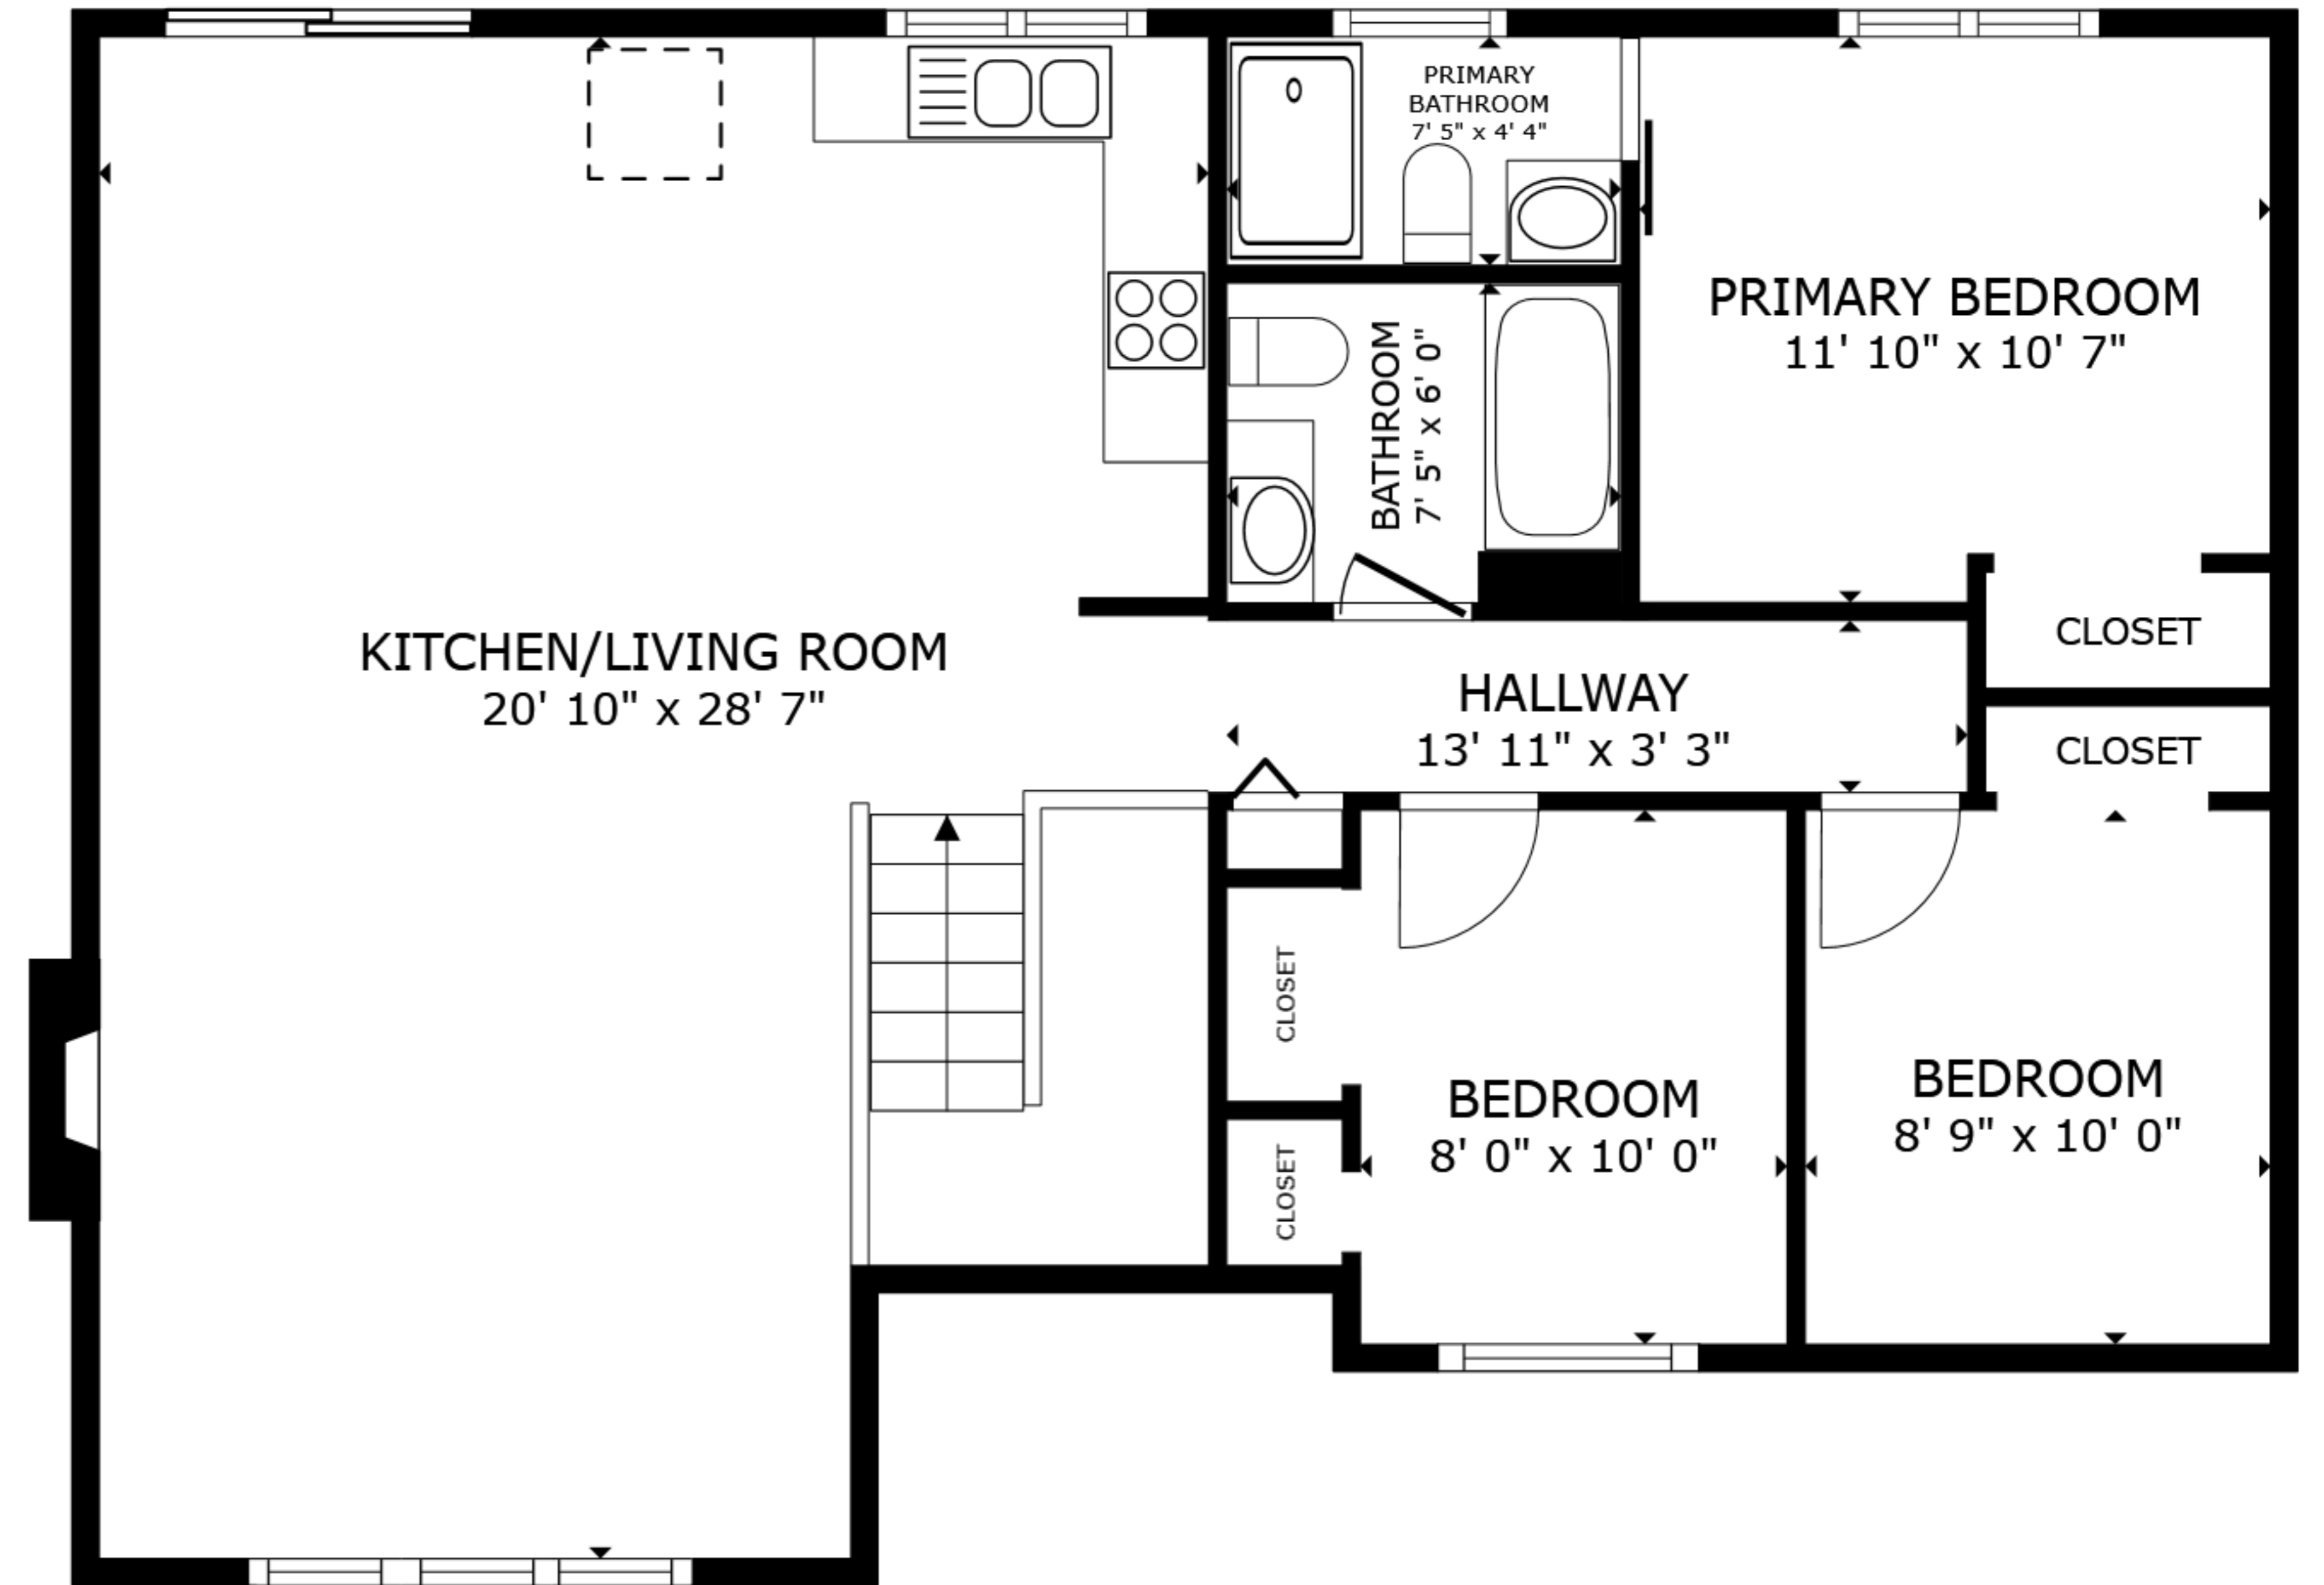

FLOOR 1

FLOOR 2

GROSS INTERNAL AREA  
 FLOOR 1 1,001 sq.ft. FLOOR 2 1,042 sq.ft.  
 TOTAL : 2,043 sq.ft.

SIZES AND DIMENSIONS ARE APPROXIMATE, ACTUAL MAY VARY.