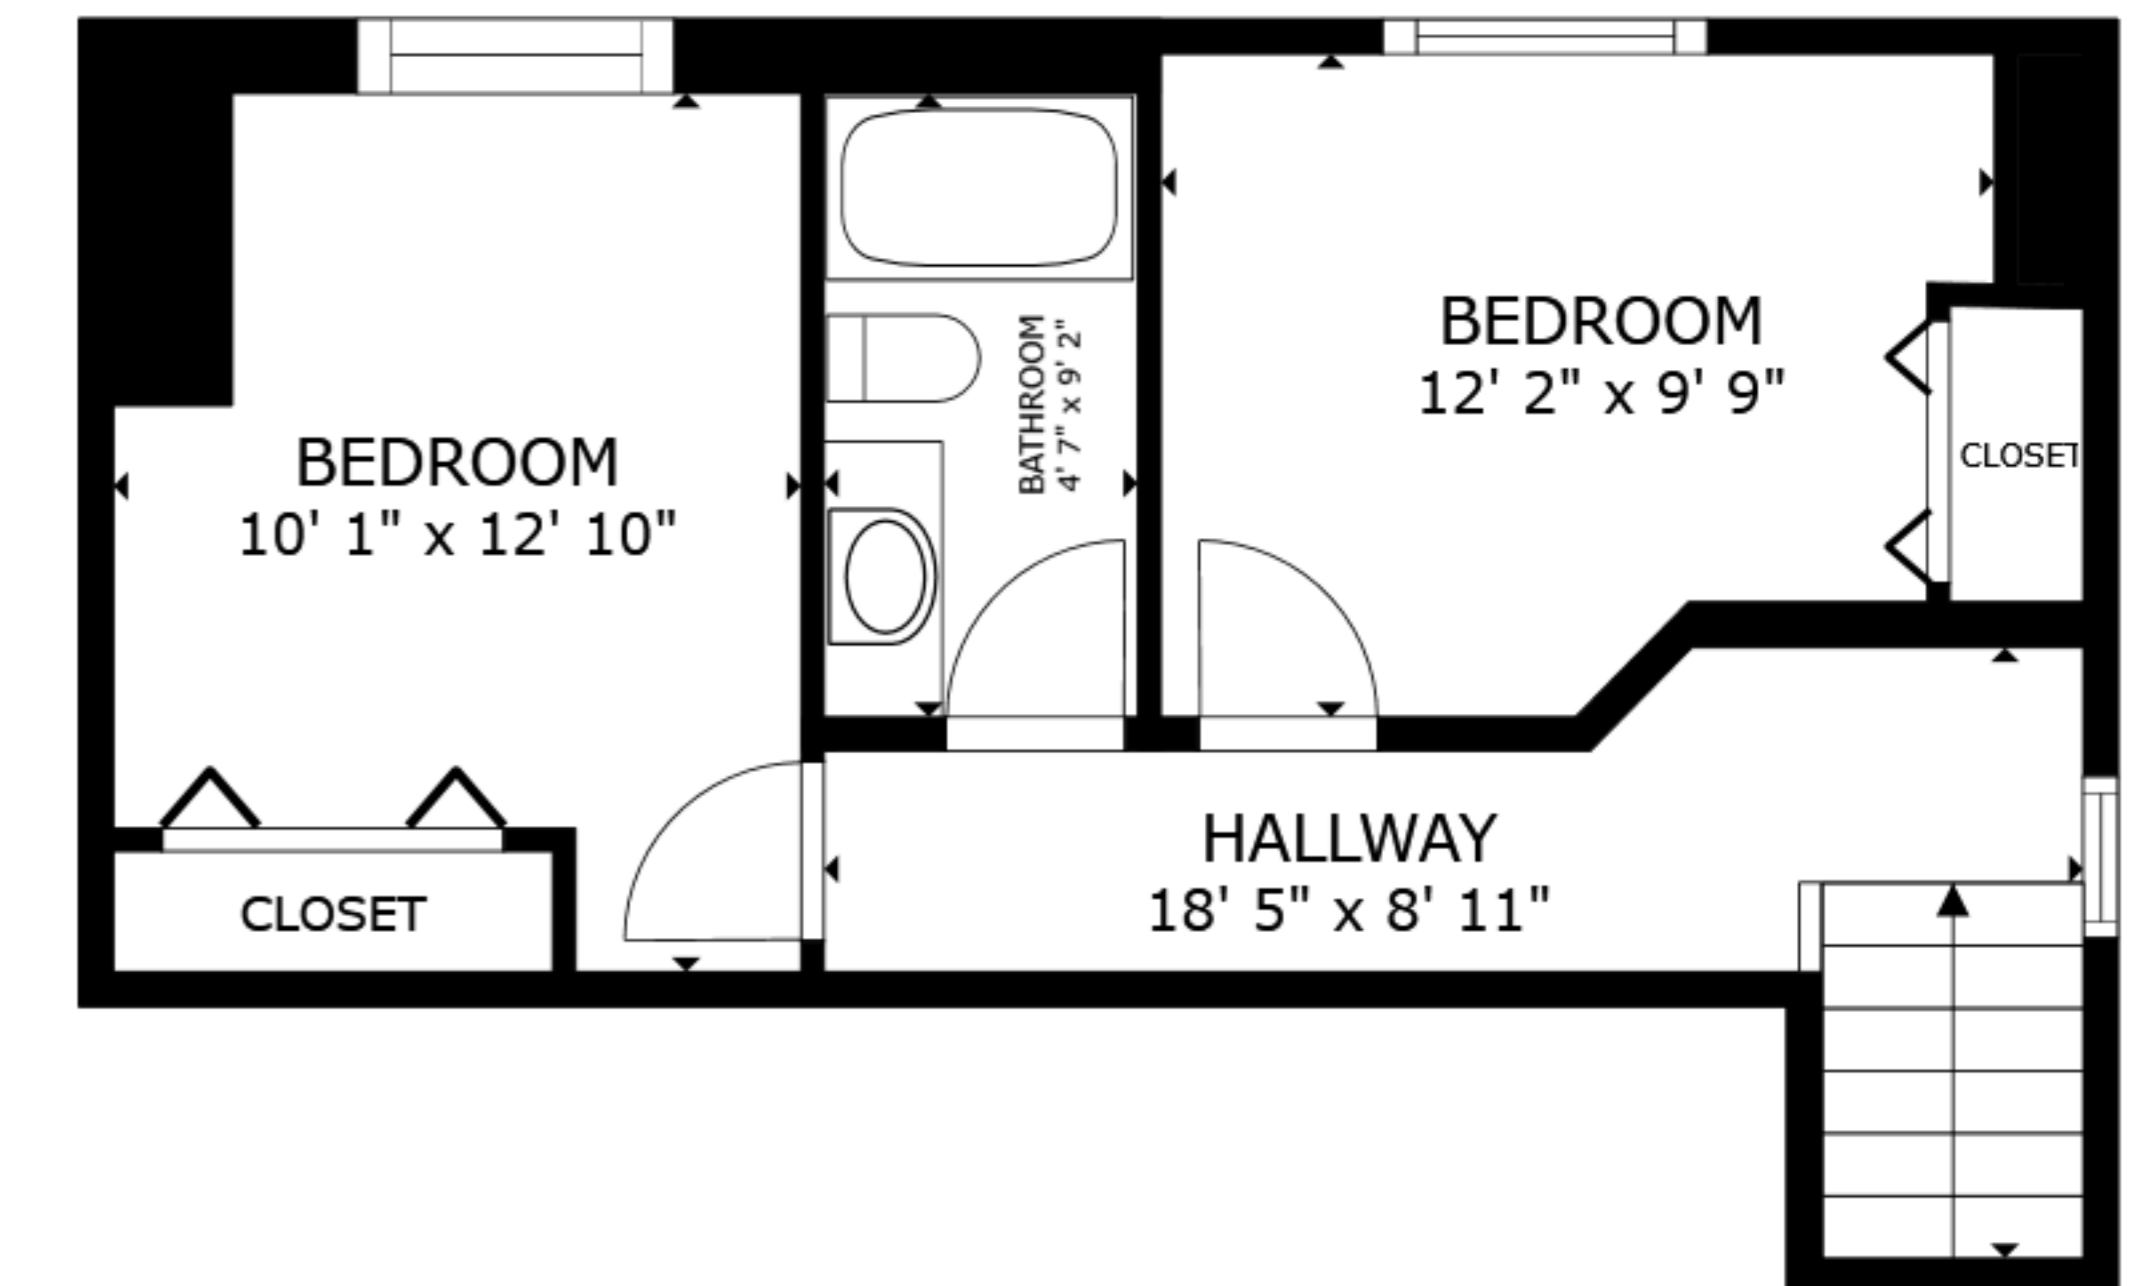

FLOOR 1

FLOOR 2

FLOOR 3

GROSS INTERNAL AREA
 FLOOR 1 644 sq.ft. FLOOR 2 670 sq.ft. FLOOR 3 395 sq.ft.
 EXCLUDED AREAS : VERANDA 85 sq.ft. DECK 371 sq.ft.
 TOTAL : 1,709 sq.ft.

SIZES AND DIMENSIONS ARE APPROXIMATE, ACTUAL MAY VARY.