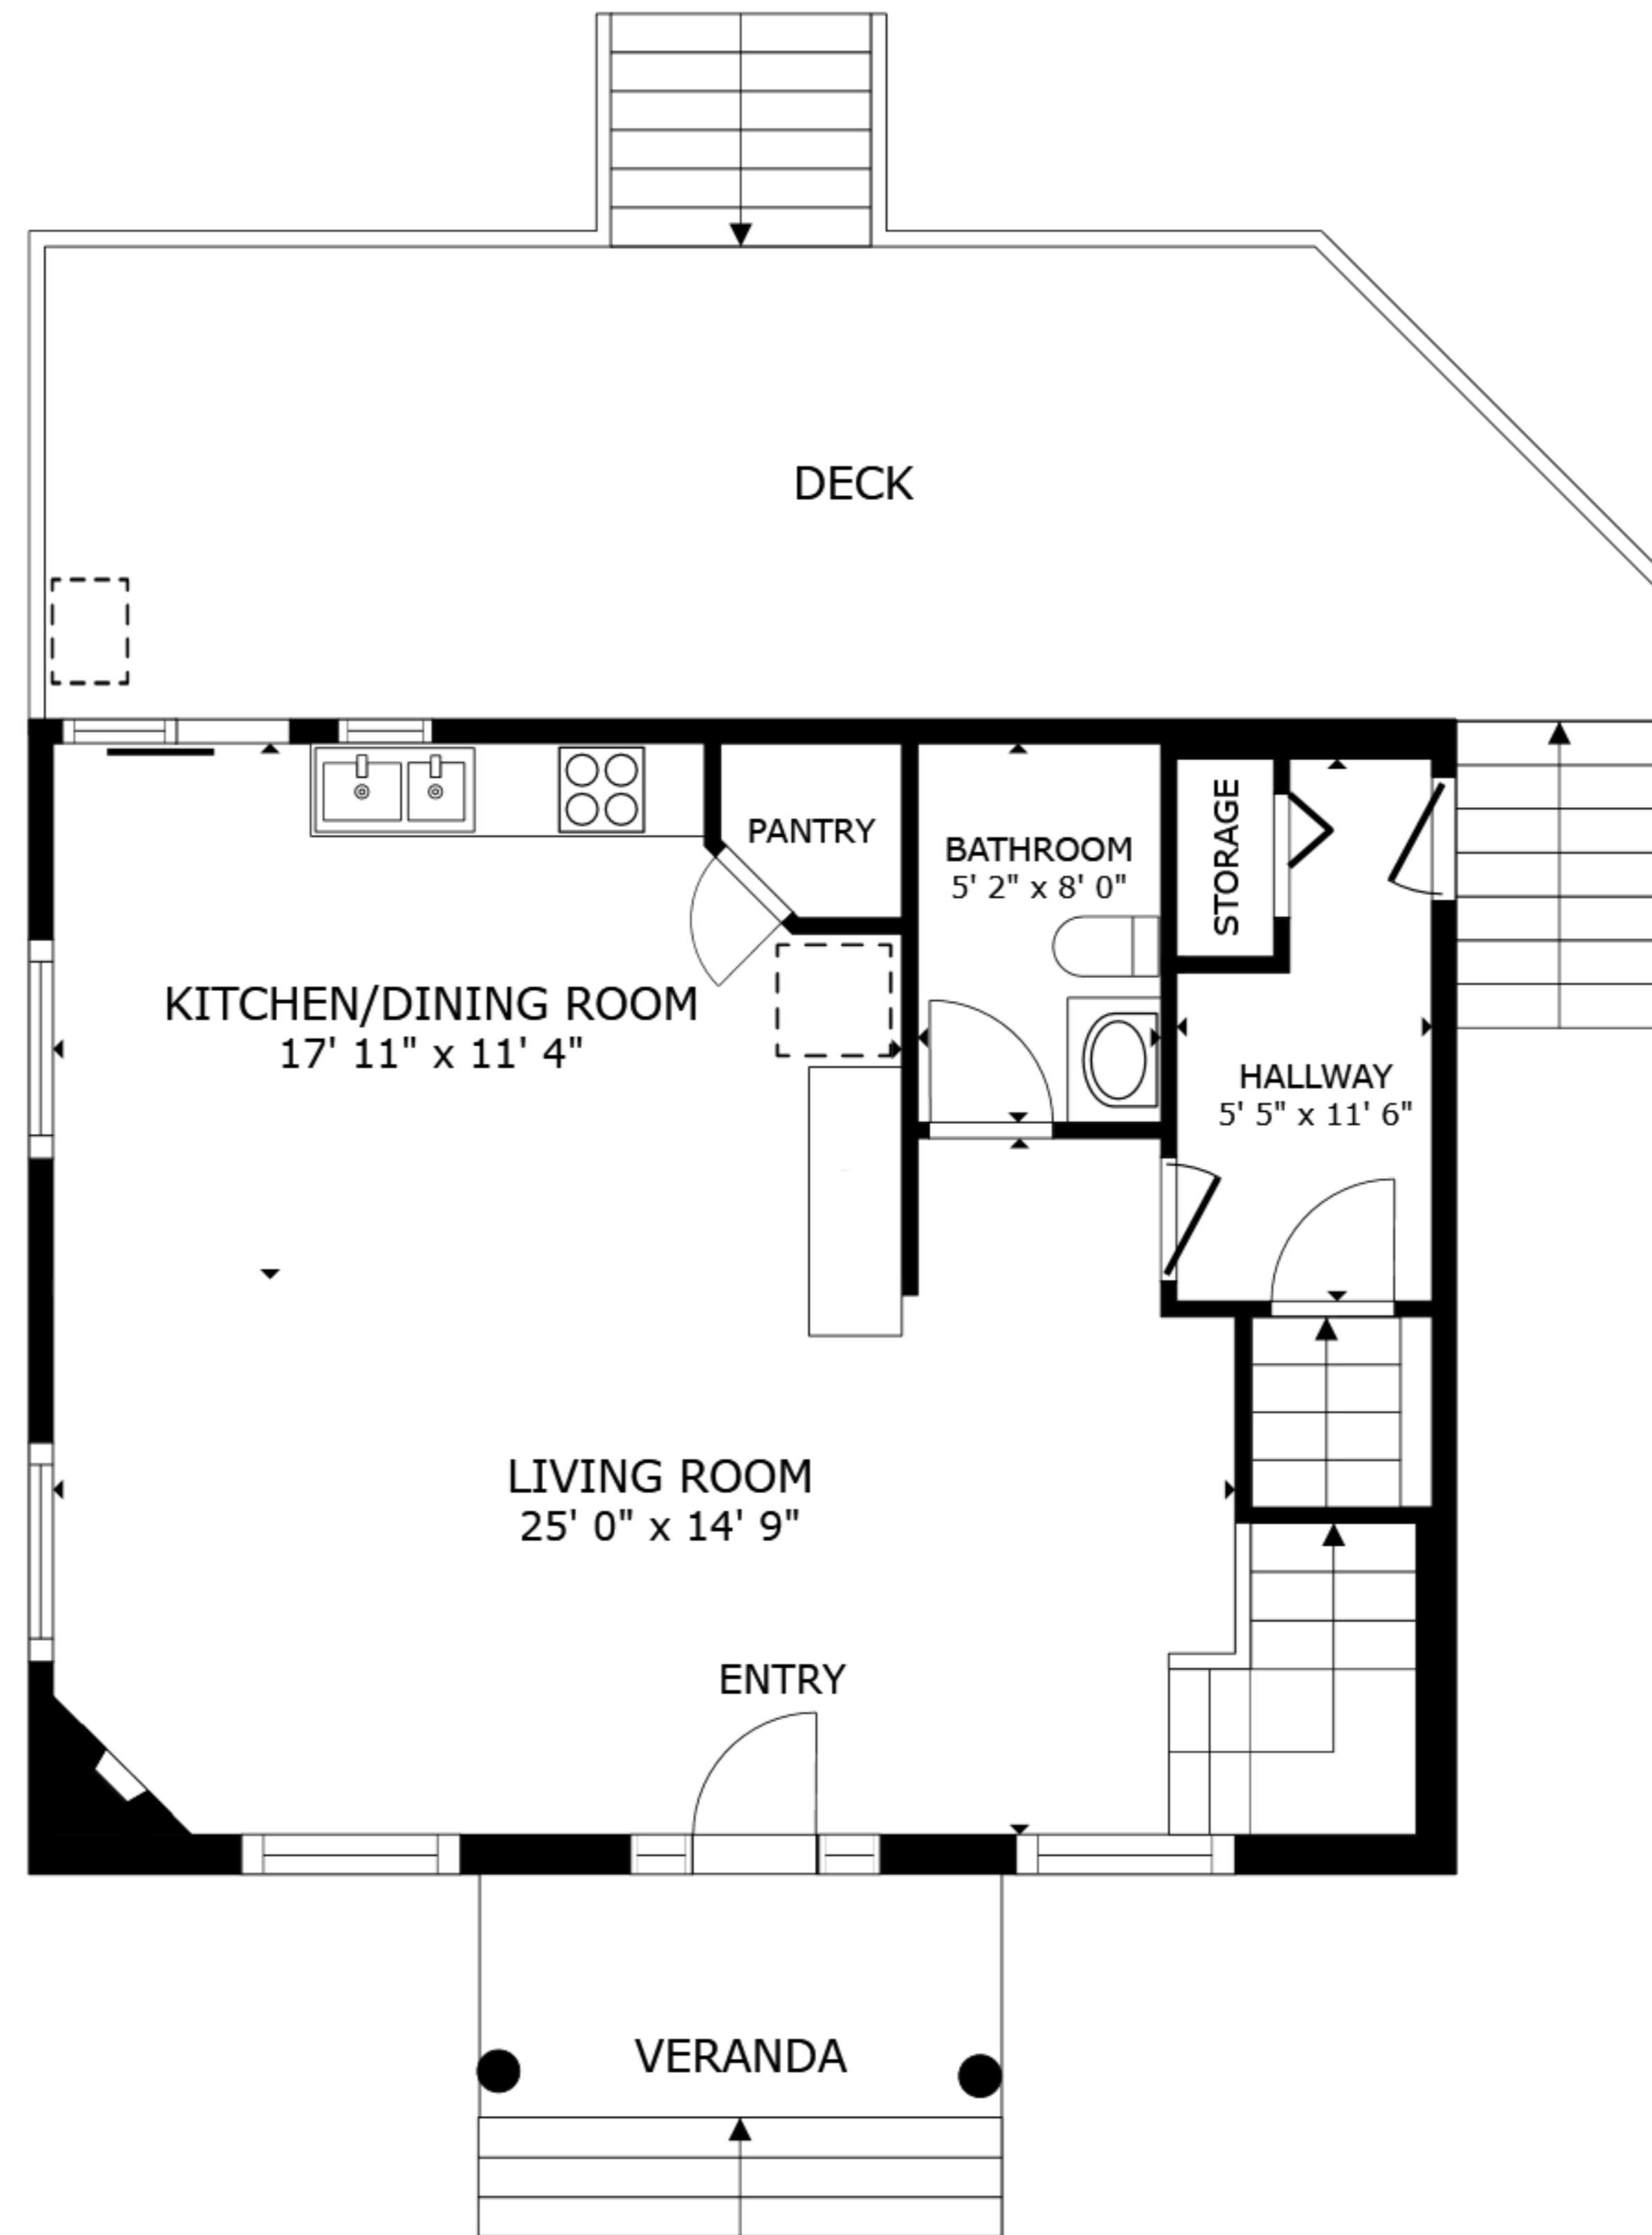

FLOOR 1

FLOOR 2

FLOOR 3

GROSS INTERNAL AREA
 FLOOR 1 644 sq.ft. FLOOR 2 670 sq.ft. FLOOR 3 395 sq.ft.
 EXCLUDED AREAS : VERANDA 85 sq.ft. DECK 371 sq.ft.
 TOTAL : 1,709 sq.ft.

SIZES AND DIMENSIONS ARE APPROXIMATE, ACTUAL MAY VARY.