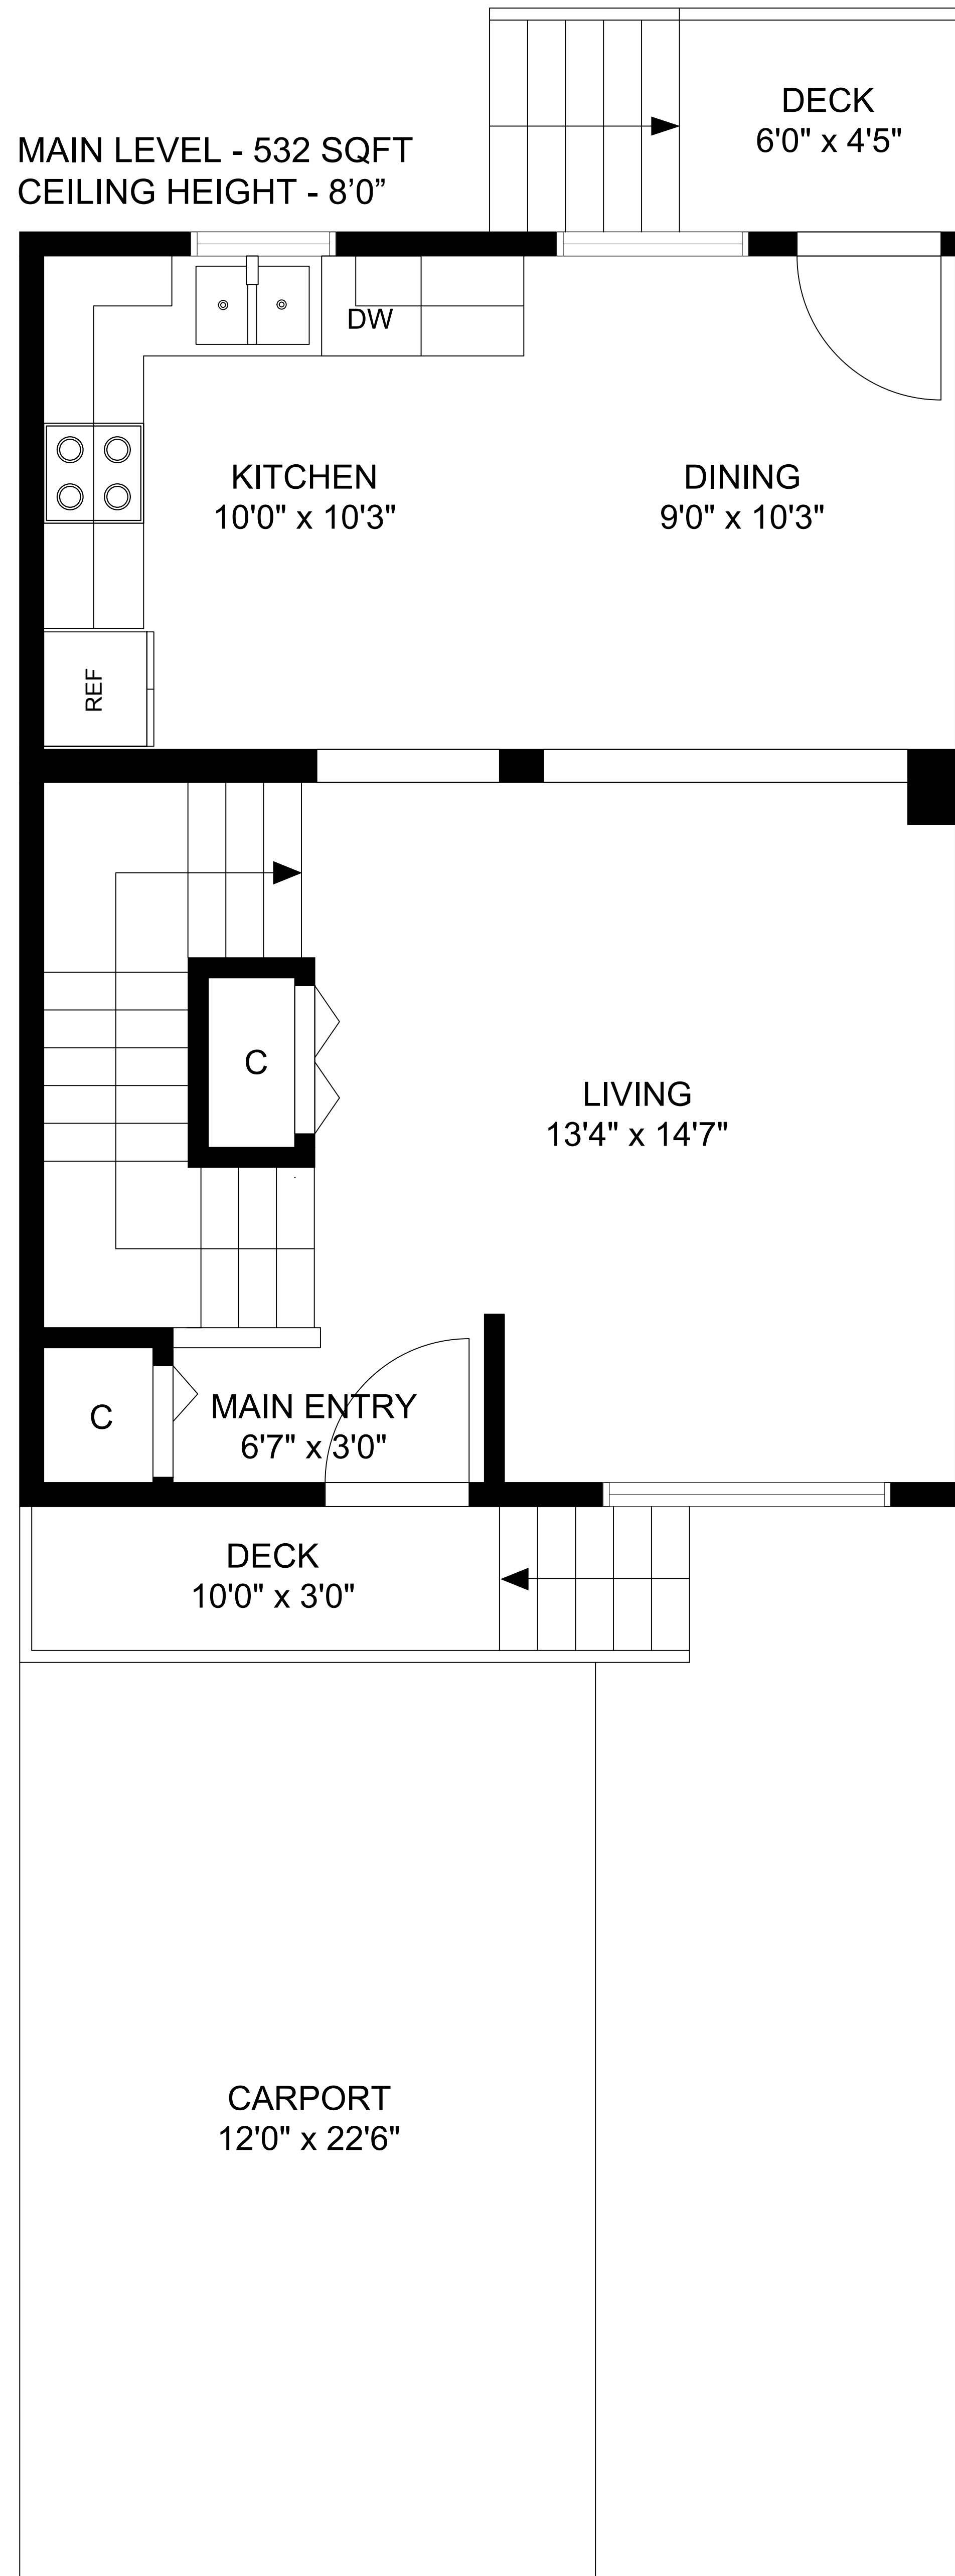

**23-3242 Cowichan Lake Road**  
Cowichan Bay, BC

**1634**  
FINISHED SQFT

**8'0"**  
CEILING HEIGHT

UPPER LEVEL - 596 SQFT  
CEILING HEIGHT - 8'0"

MAIN LEVEL - 532 SQFT  
CEILING HEIGHT - 8'0"

LOWER LEVEL - 506 SQFT  
CEILING HEIGHT - 8'0"