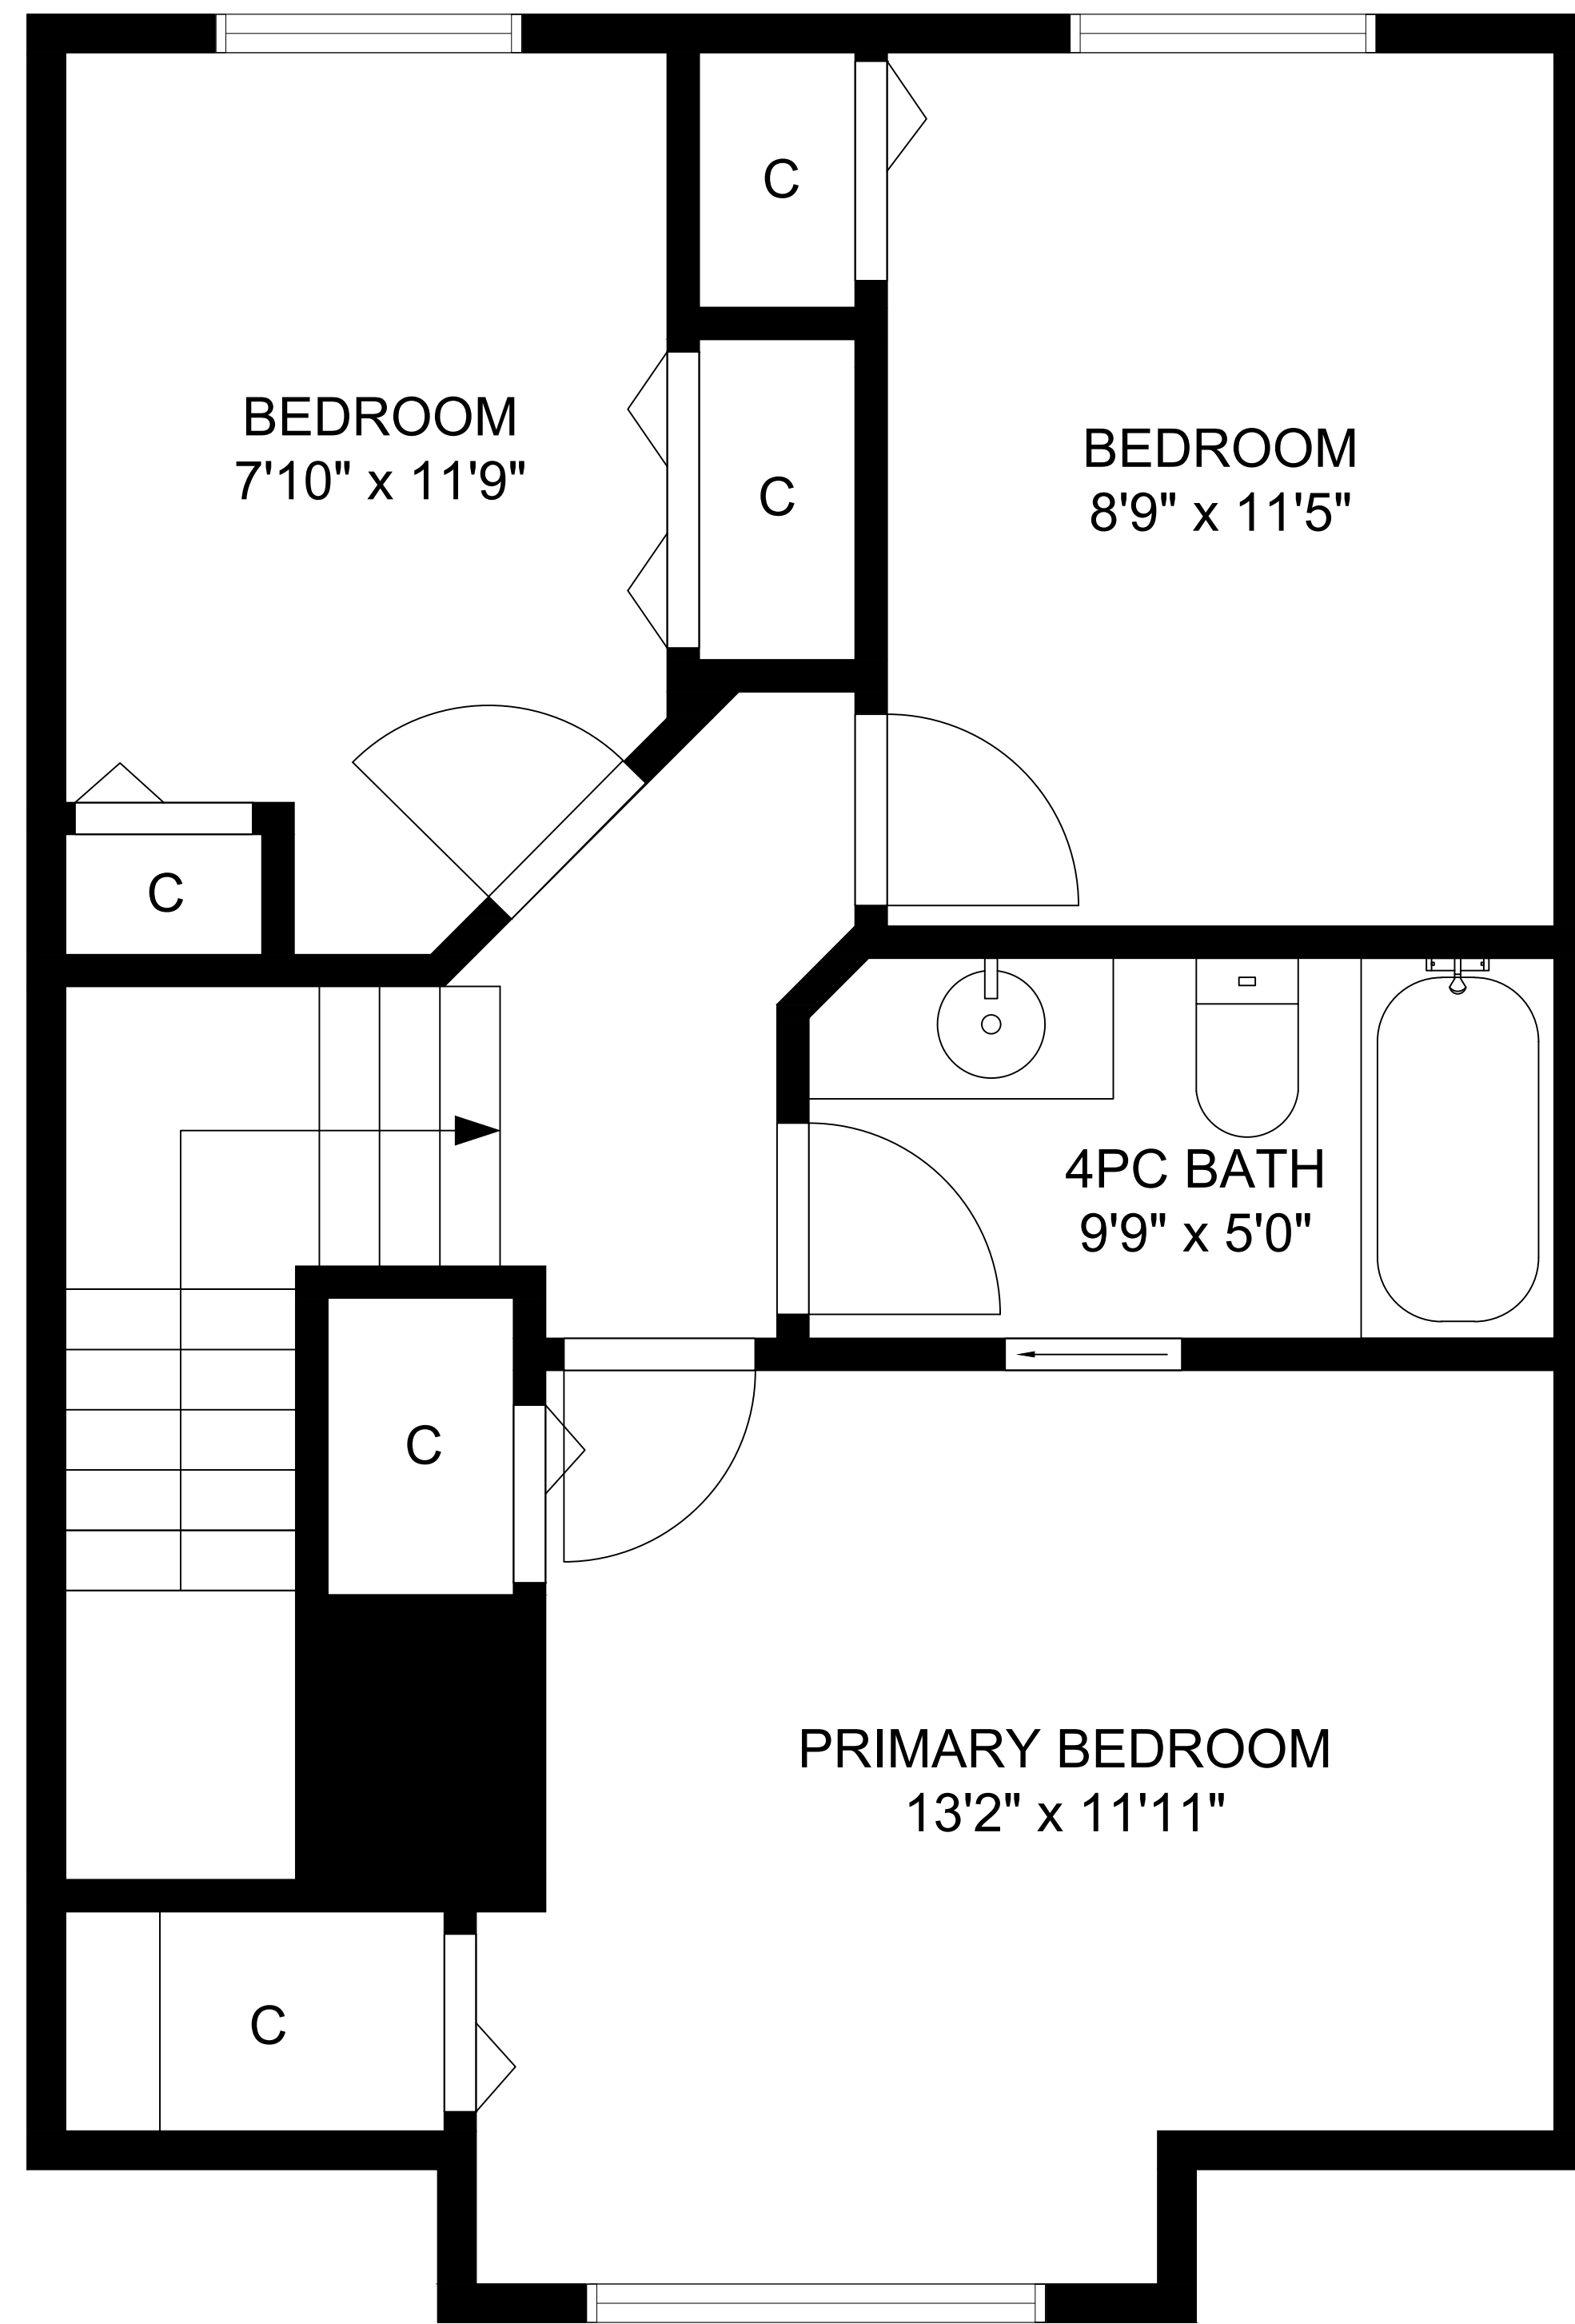

**23-3242 Cowichan Lake Road**  
Cowichan Bay, BC

**1634**  
FINISHED SQFT

**8'0"**  
CEILING HEIGHT

UPPER LEVEL - 596 SQFT  
CEILING HEIGHT - 8'0"

MAIN LEVEL - 532 SQFT  
CEILING HEIGHT - 8'0"

LOWER LEVEL - 506 SQFT  
CEILING HEIGHT - 8'0"