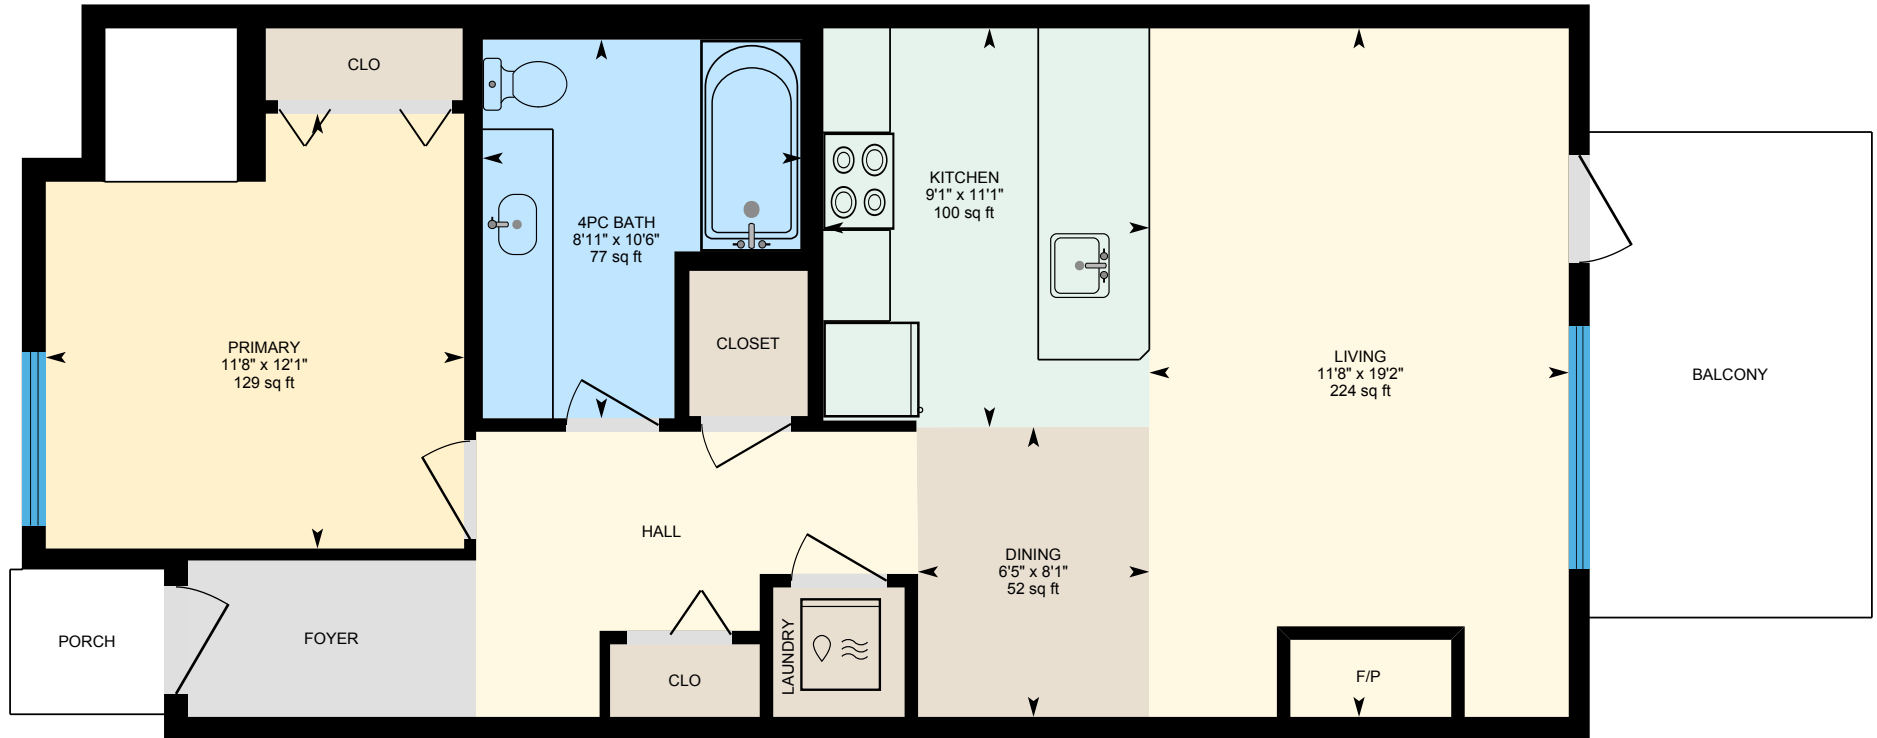

425-400 Bighorn Blvd, Radium Hot Springs, BC

Main Floor Exterior Area 850.54 sq ft
Interior Area 766.88 sq ft

PREPARED: 2024/03/23

White regions are excluded from total floor area in iGUIDE floor plans. All room dimensions and floor areas must be considered approximate and are subject to independent verification.