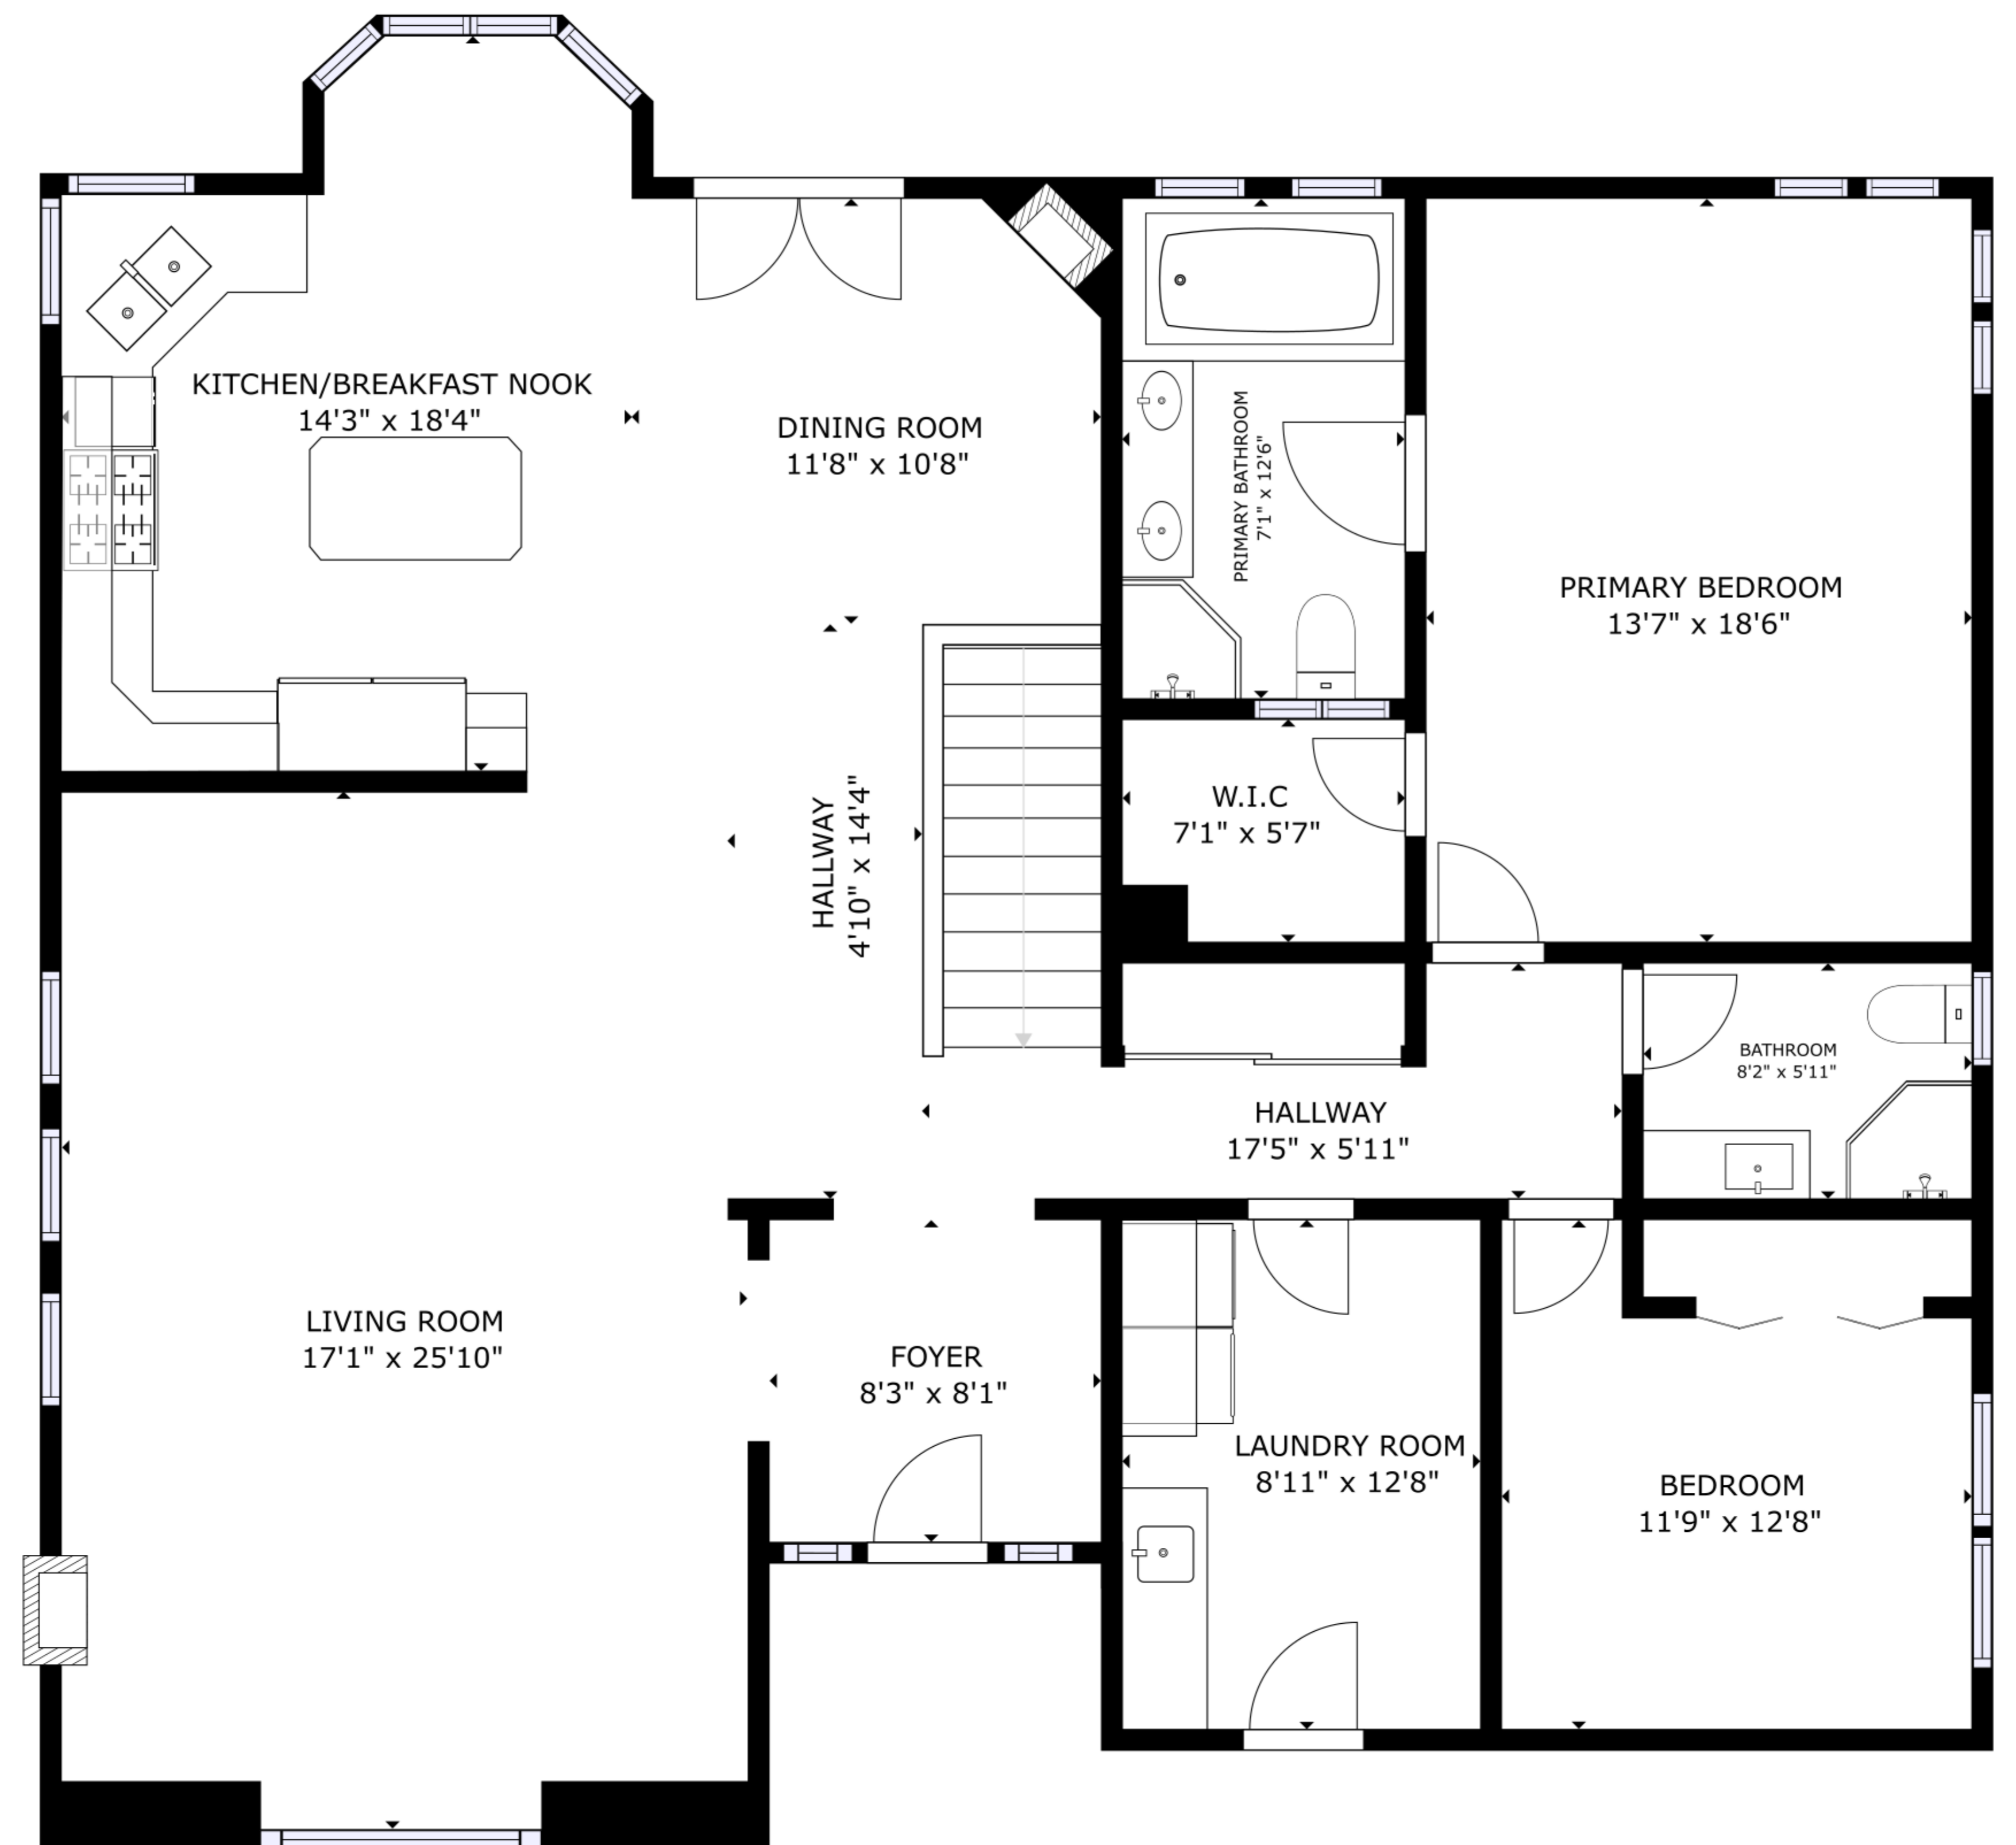

FLOOR 1

FLOOR 2

GROSS INTERNAL AREA
 FLOOR 1: 1748 sq ft, FLOOR 2: 1842 sq ft
 TOTAL: 3590 sq ft
 SIZES AND DIMENSIONS ARE APPROXIMATE, ACTUAL MAY VARY.