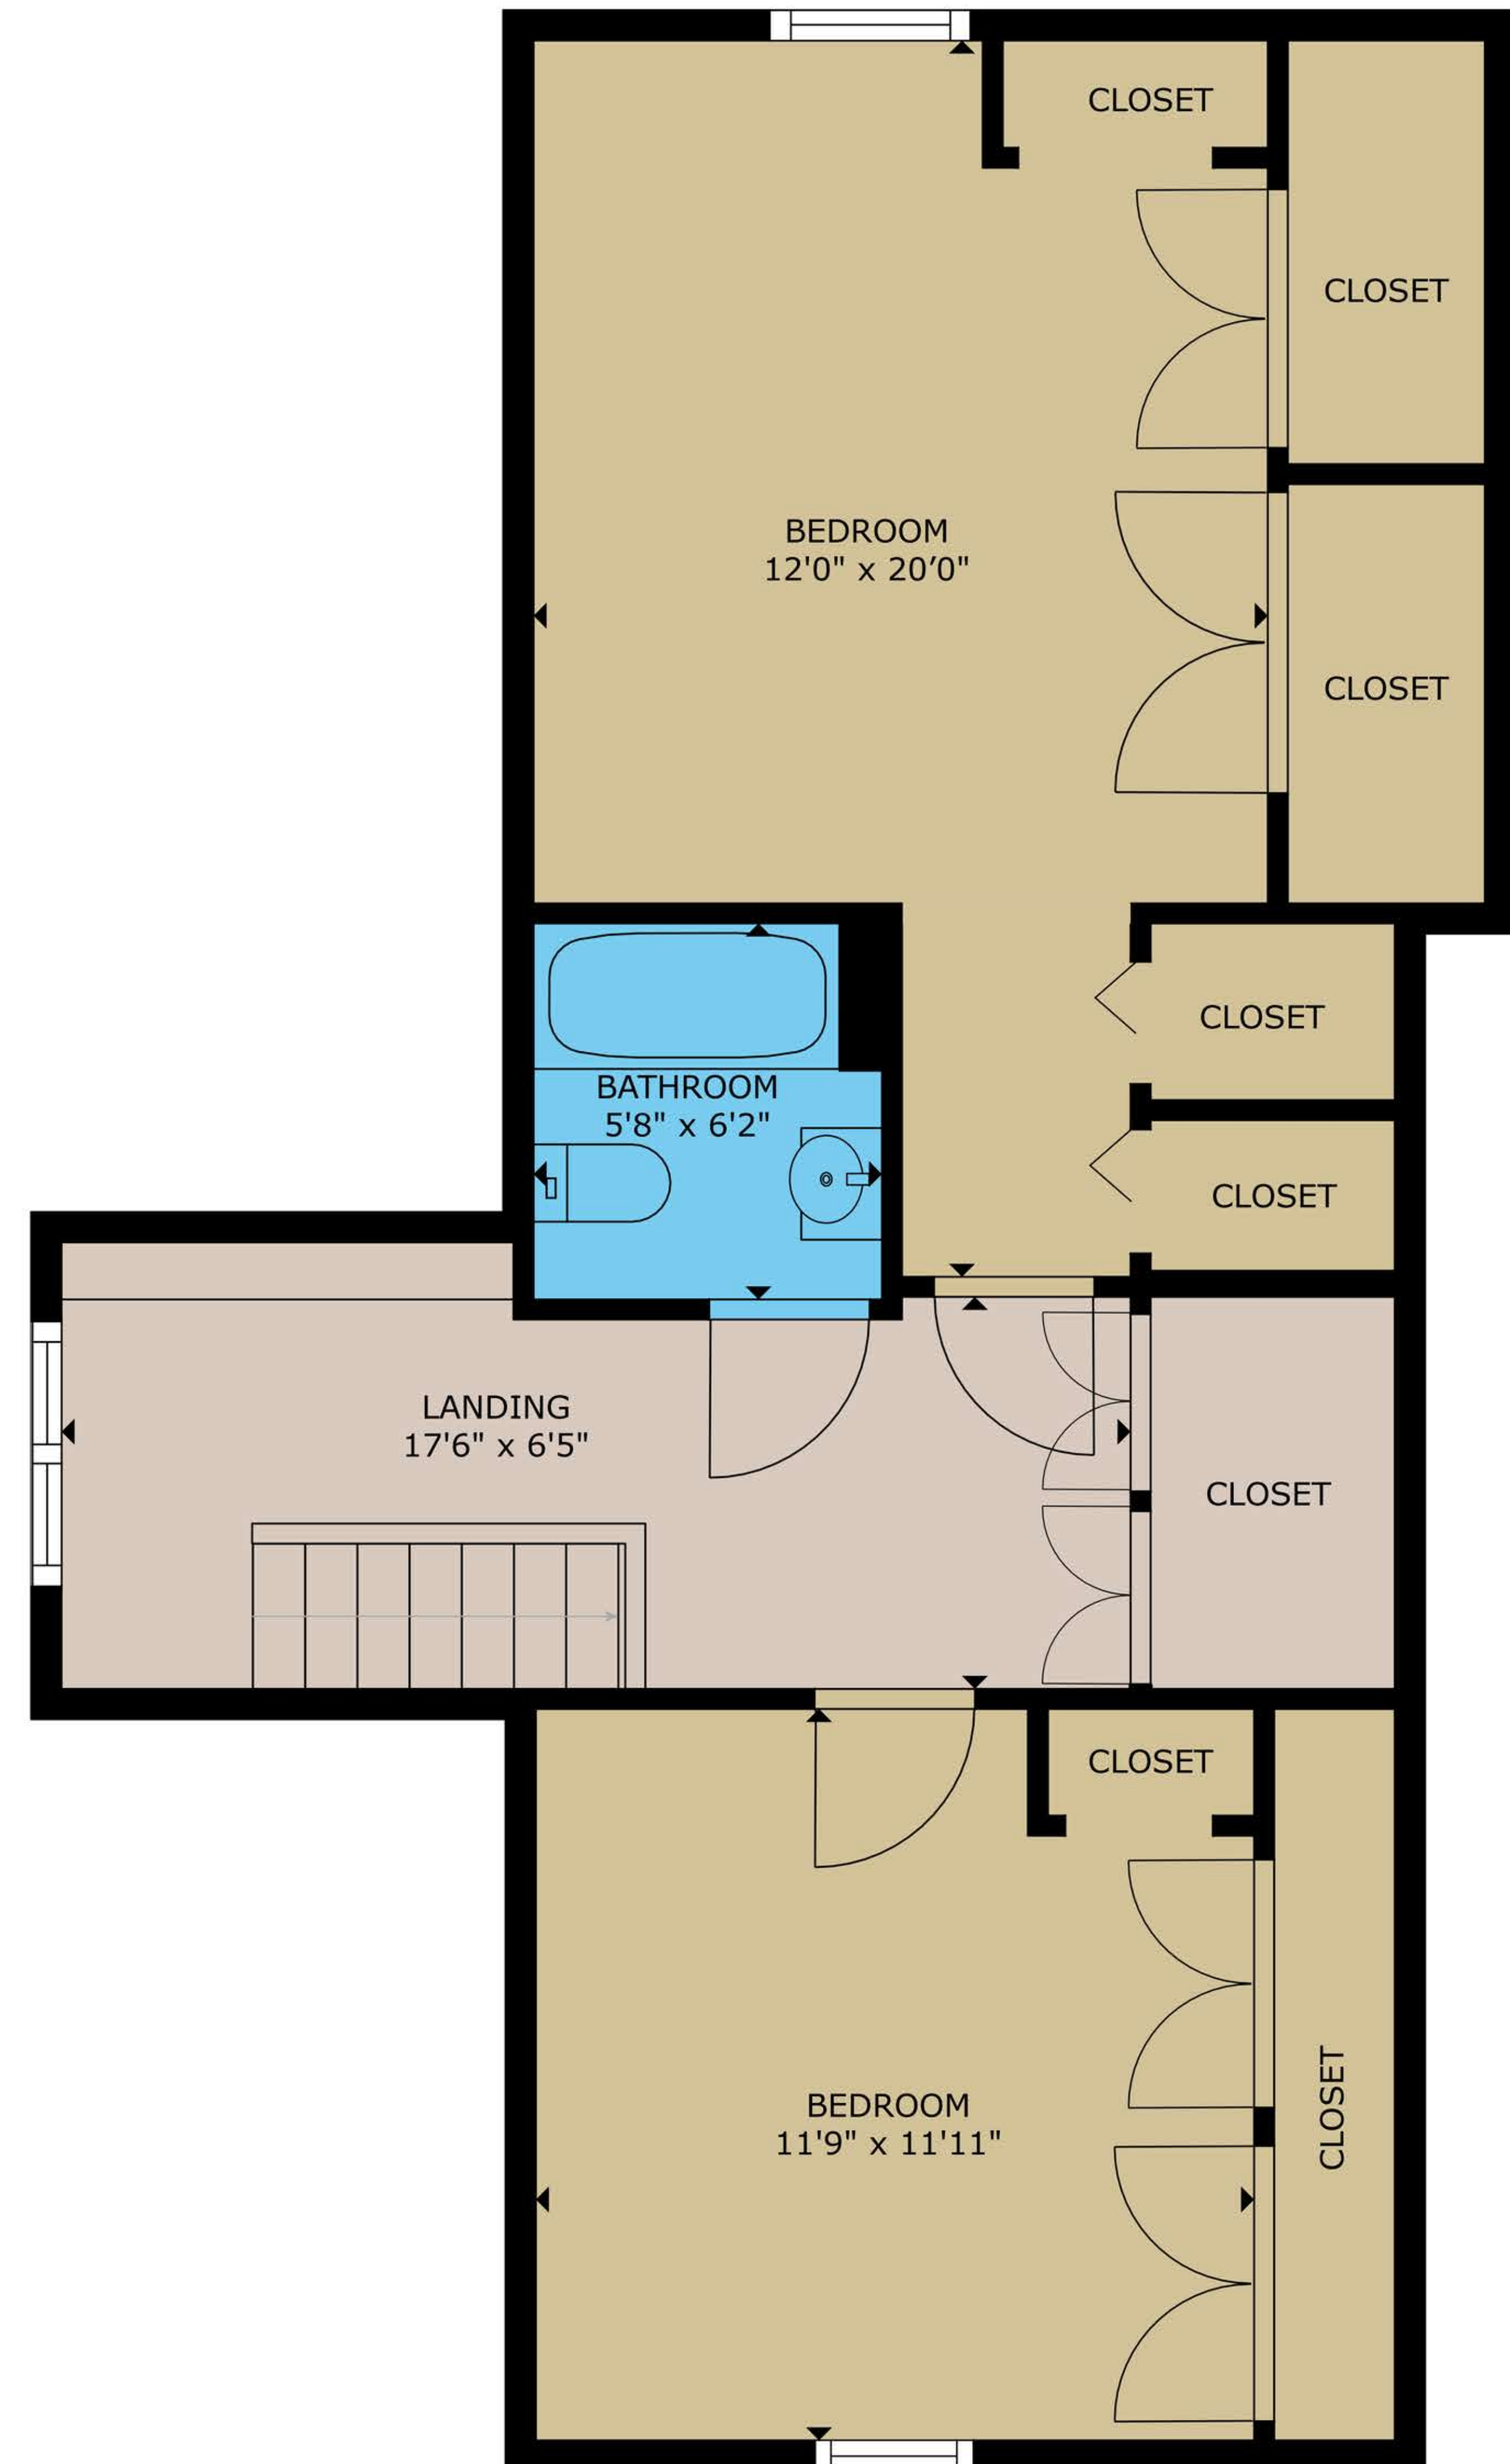

FLOOR 1

FLOOR 2

GROSS INTERNAL AREA
 FLOOR 1: 1,160 sq. ft, FLOOR 2: 713 sq. ft
 TOTAL: 1,873 sq. ft
 SIZES AND DIMENSIONS ARE APPROXIMATE, ACTUAL MAY VARY.