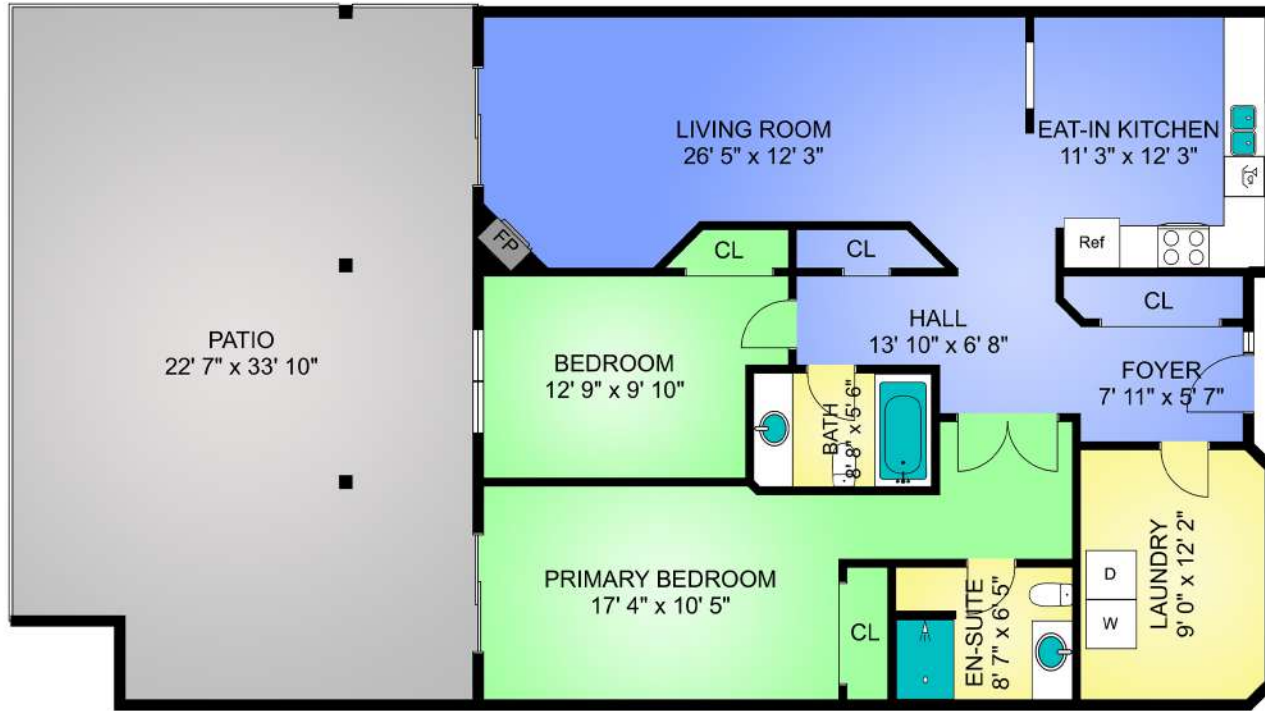

**Main Floor**  
**1291 SQ FT**  
 Ceiling Height 8' 0"

**101C-540 AL WILSON GROVE**

FLOOR	FINISHED	UNFINISHED	PATIO	TOTAL
MAIN	1291	0	740	2031
<b>TOTAL</b>	<b>1291</b>	<b>0</b>	<b>740</b>	<b>2031</b>

PLANS MAY NOT BE 100% ACCURATE, IF CRITICAL BUYER TO VERIFY.  
 FLOOR PLAN PREPARED FOR EXCLUSIVE USE OF