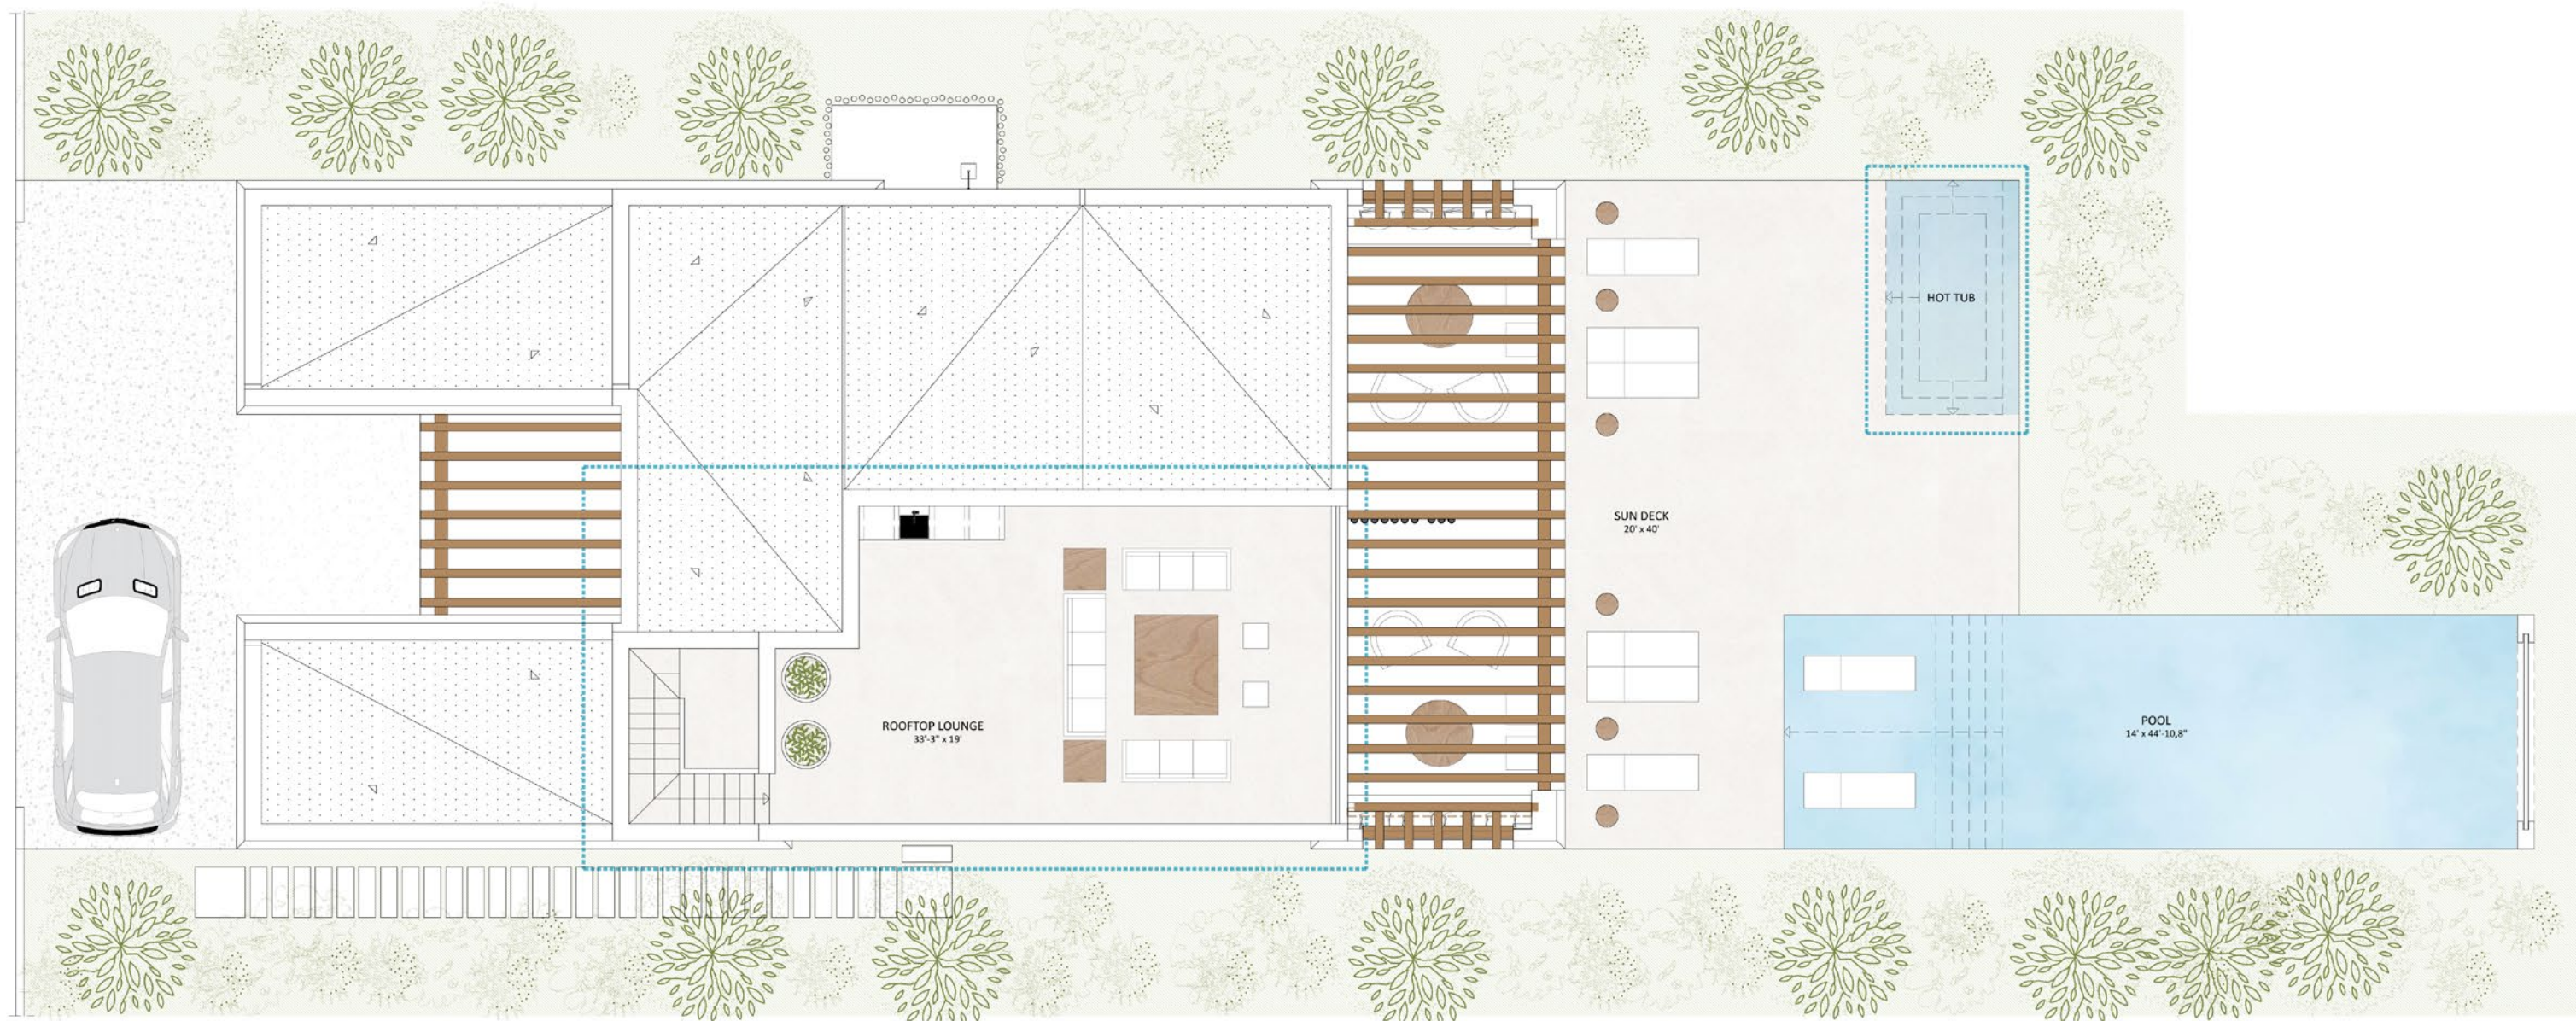

UNDER ROOF 4,073 sq ft

COVERED OUTDOOR 515 sq ft

DECK & POOL 1,715 sq ft

ROOFTOP LOUNGE (OPTIONAL) 588 sq ft

TOTAL 6,891 sq ft

   OPTIONAL

UNDER ROOF 4,073 sq ft

COVERED OUTDOOR 515 sq ft

DECK & POOL 1,715 sq ft

ROOFTOP LOUNGE (OPTIONAL) 588 sq ft

TOTAL 6,891 sq ft

   OPTIONAL

UNDER ROOF 4,073 sq ft

COVERED OUTDOOR 515 sq ft

DECK & POOL 1,715 sq ft

ROOFTOP LOUNGE (OPTIONAL) 588 sq ft

TOTAL 6,891 sq ft

OPTIONAL