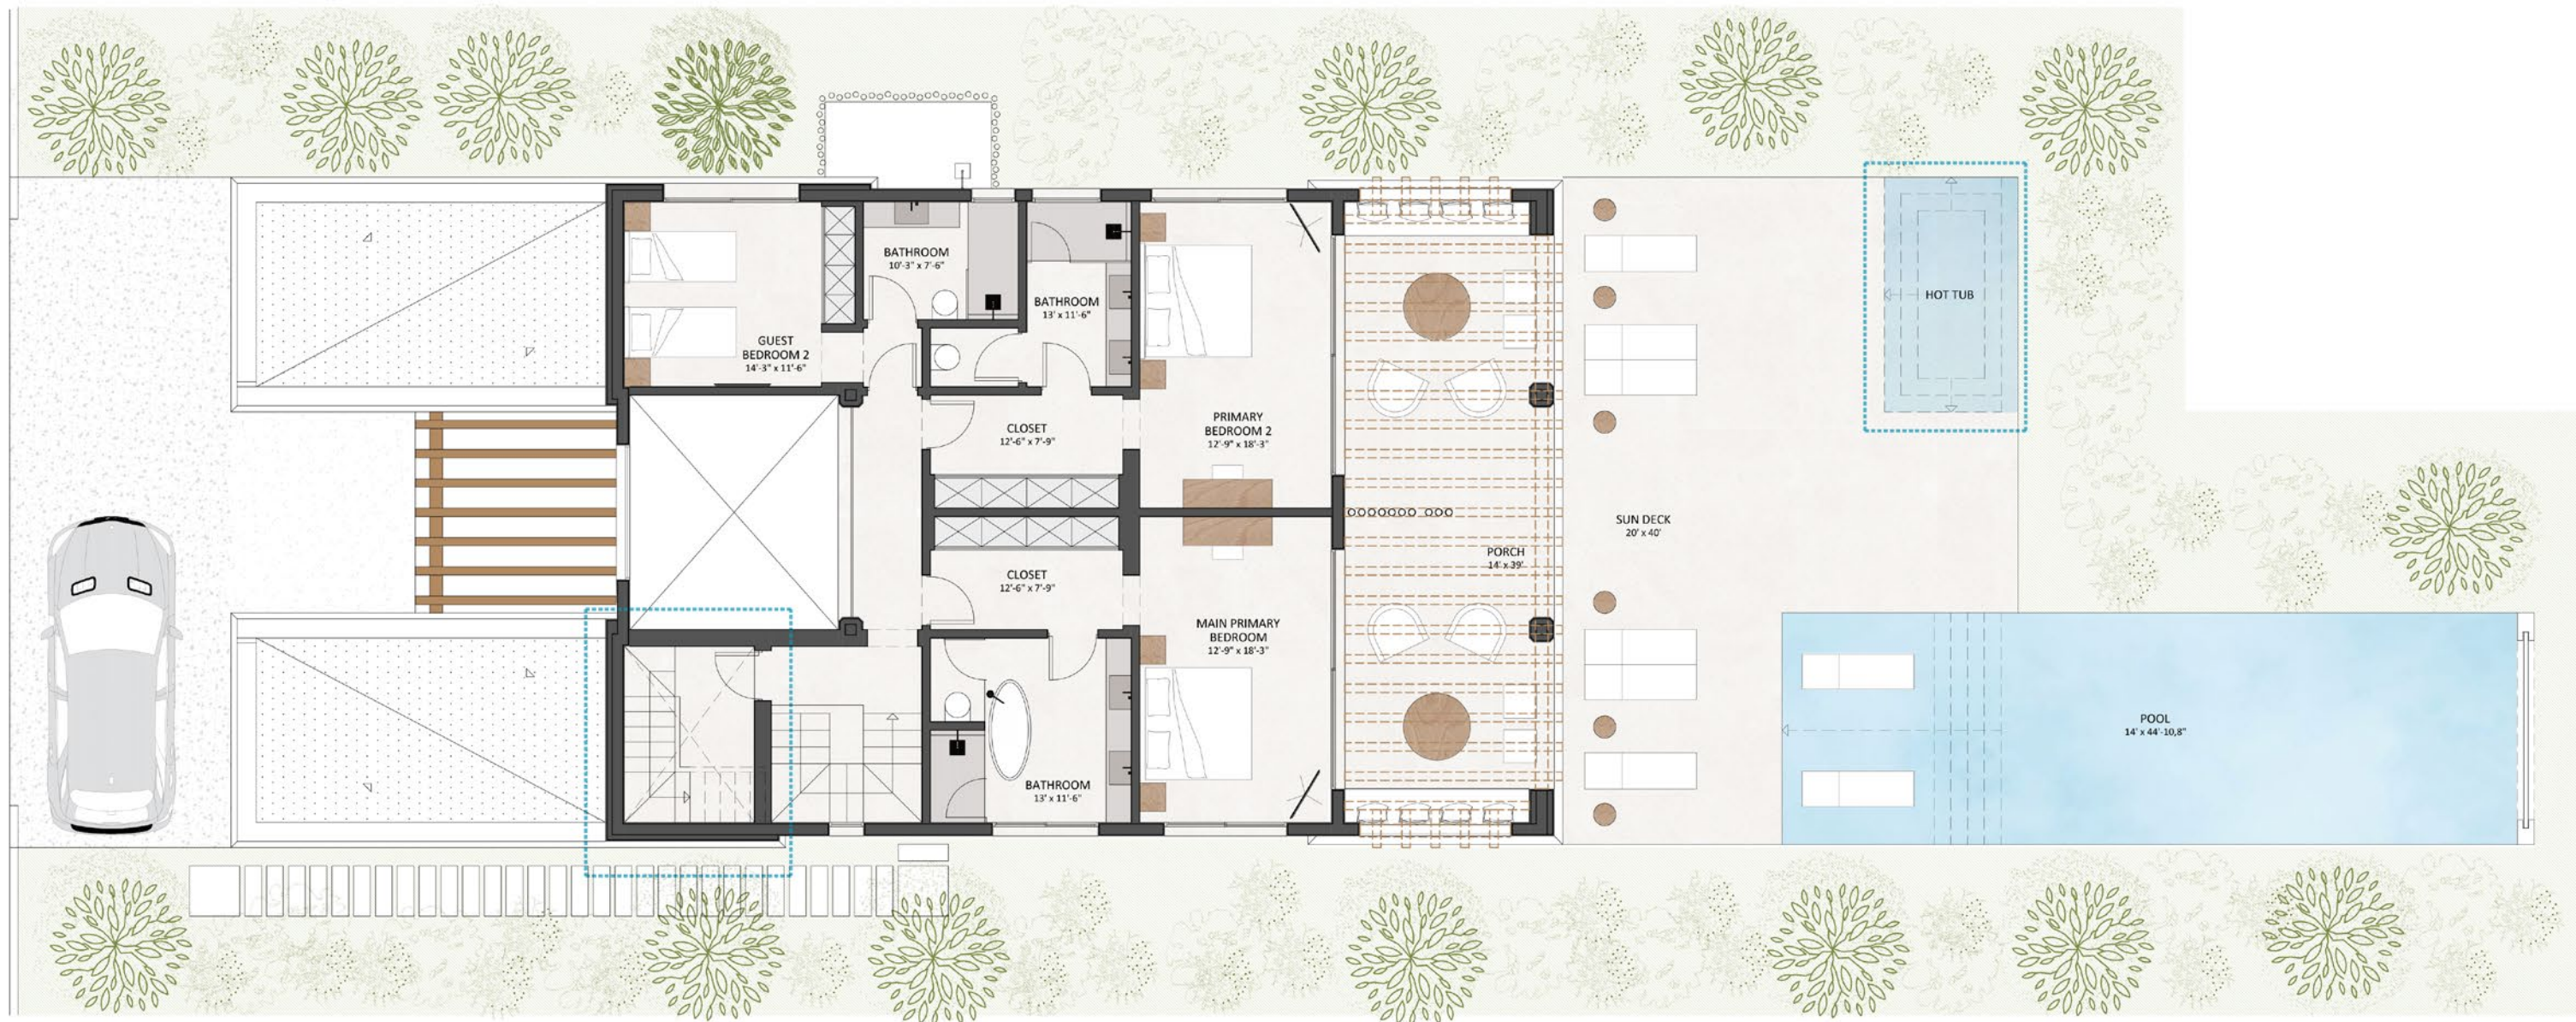

UNDER ROOF 4,073 sq ft

COVERED OUTDOOR 515 sq ft

DECK & POOL 1,715 sq ft

ROOFTOP LOUNGE (OPTIONAL) 588 sq ft

TOTAL 6,891 sq ft

   OPTIONAL

UNDER ROOF 4,073 sq ft

COVERED OUTDOOR 515 sq ft

DECK & POOL 1,715 sq ft

ROOFTOP LOUNGE (OPTIONAL) 588 sq ft

TOTAL 6,891 sq ft

   OPTIONAL

UNDER ROOF 4,073 sq ft

COVERED OUTDOOR 515 sq ft

DECK & POOL 1,715 sq ft

ROOFTOP LOUNGE (OPTIONAL) 588 sq ft

TOTAL 6,891 sq ft

OPTIONAL