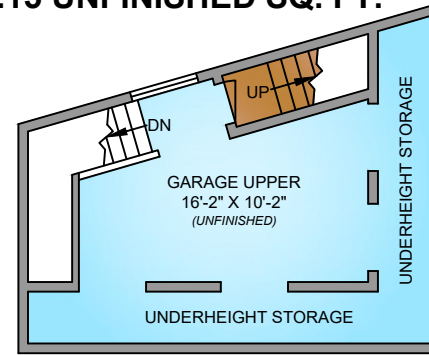

BLDG.	FLOOR	AREA (SQ. FT.)		
		FINISHED	UNFINISHED	DECK / PATIO
MAIN HOUSE	MAIN	1262	-	457
	LOWER	1304	-	591
	TOTAL	2566	-	1048
GARAGE	MAIN	-	383	-
	UPPER	-	215	-
	ROOF	-	-	395

**GARAGE MAIN**  
383 SQ. FT.

**LOWER FLOOR**  
1304 SQ. FT.

**GARAGE UPPER**  
215 UNFINISHED SQ. FT.

**GARAGE ROOF**  
395 SQ. FT.

**MAIN FLOOR**  
1262 SQ. FT.

NORTH