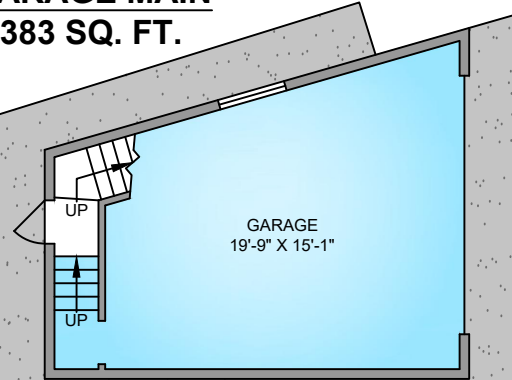

3134 ROBIN HOOD DRIVE  
MARCH 13, 2019

Prepared by PROPER MEASURE MID ISLAND  
for the exclusive use of  
LORI BROTHERS

Plans may not be 100% accurate. Buyer must  
verify any critical measurement.

Private resale or modification of floor plans to a  
third party by any individual or entity other than  
Proper Measure Mid Island is strictly prohibited

BLDG.	FLOOR	AREA (SQ. FT.)		
		FINISHED	UNFINISHED	DECK / PATIO
MAIN HOUSE	MAIN	1262	-	457
	LOWER	1304	-	591
	TOTAL	2566	-	1048
GARAGE	MAIN	-	383	-
	UPPER	-	215	-
	ROOF	-	-	395

**GARAGE MAIN**  
383 SQ. FT.

**LOWER FLOOR**  
1304 SQ. FT.

**GARAGE UPPER**  
215 UNFINISHED SQ. FT.

**GARAGE ROOF**  
395 SQ. FT.

**MAIN FLOOR**  
1262 SQ. FT.

NORTH