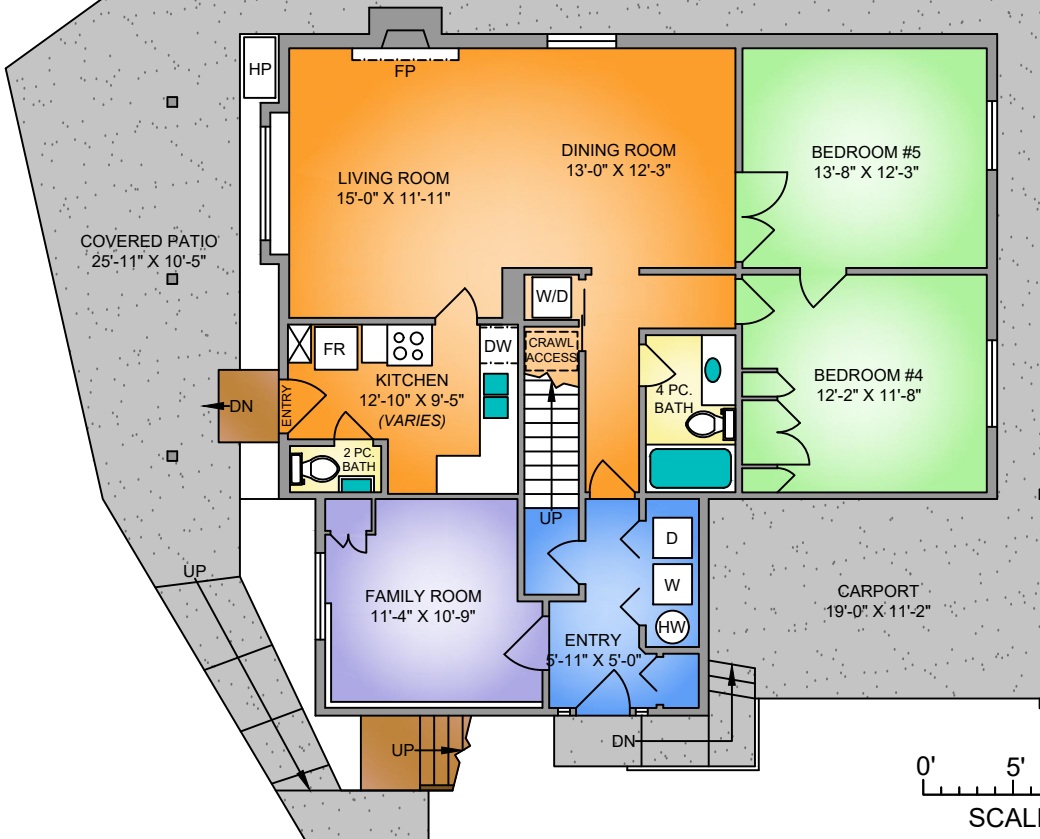

3134 ROBIN HOOD DRIVE  
MARCH 13, 2019

Prepared by PROPER MEASURE MID ISLAND  
for the exclusive use of  
LORI BROTHERS

Plans may not be 100% accurate. Buyer must  
verify any critical measurement.

Private resale or modification of floor plans to a  
third party by any individual or entity other than  
Proper Measure Mid Island is strictly prohibited

BLDG.	FLOOR	AREA (SQ. FT.)		
		FINISHED	UNFINISHED	DECK / PATIO
MAIN HOUSE	MAIN	1262	-	457
	LOWER	1304	-	591
	TOTAL	2566	-	1048
GARAGE	MAIN	-	383	-
	UPPER	-	215	-
	ROOF	-	-	395

**GARAGE MAIN**  
383 SQ. FT.

**LOWER FLOOR**  
1304 SQ. FT.

**GARAGE UPPER**  
215 UNFINISHED SQ. FT.

**GARAGE ROOF**  
395 SQ. FT.

**MAIN FLOOR**  
1262 SQ. FT.

NORTH