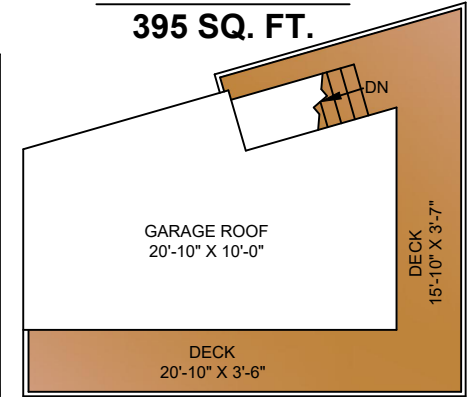

BLDG.	FLOOR	AREA (SQ. FT.)		
		FINISHED	UNFINISHED	DECK / PATIO
MAIN HOUSE	MAIN	1262	-	457
	LOWER	1304	-	591
	TOTAL	2566	-	1048
GARAGE	MAIN	-	383	-
	UPPER	-	215	-
	ROOF	-	-	395

**GARAGE MAIN**  
383 SQ. FT.

**LOWER FLOOR**  
1304 SQ. FT.

**GARAGE UPPER**  
215 UNFINISHED SQ. FT.

**GARAGE ROOF**  
395 SQ. FT.

**MAIN FLOOR**  
1262 SQ. FT.

NORTH