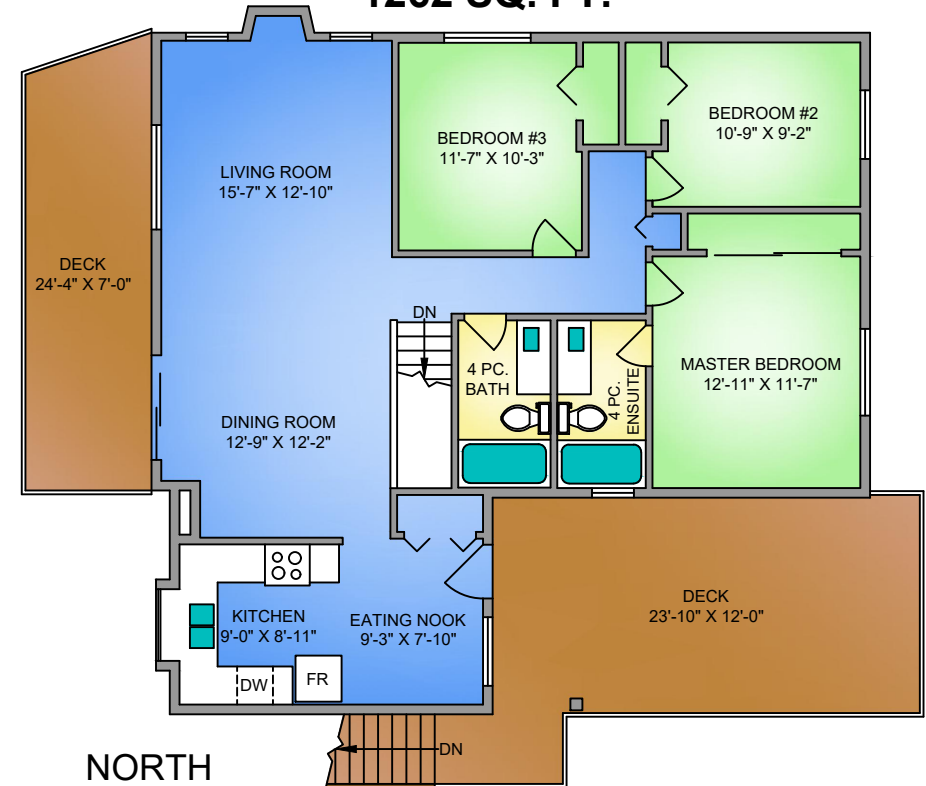

BLDG.	FLOOR	AREA (SQ. FT.)		
		FINISHED	UNFINISHED	DECK / PATIO
MAIN HOUSE	MAIN	1262	-	457
	LOWER	1304	-	591
	TOTAL	2566	-	1048
GARAGE	MAIN	-	383	-
	UPPER	-	215	-
	ROOF	-	-	395

**GARAGE MAIN**  
383 SQ. FT.

**LOWER FLOOR**  
1304 SQ. FT.

**GARAGE UPPER**  
215 UNFINISHED SQ. FT.

**GARAGE ROOF**  
395 SQ. FT.

**MAIN FLOOR**  
1262 SQ. FT.

NORTH