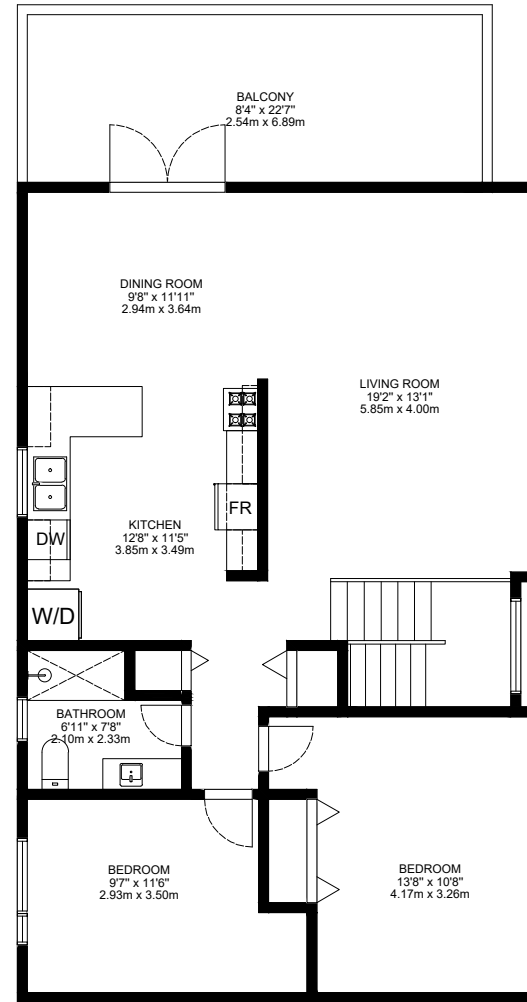

FIRST FLOOR

SECOND FLOOR

TOTAL

GROSS INTERNAL AREA
FIRST FLOOR : 121 m², 1302 sq ft, SECOND FLOOR : 97 m², 1044 sq ft
EXCLUDE BALCONY : 19 m², 204 sq ft
TOTAL : 218 m², 2346 sq ft
SIZE AND DIMENSIONS ARE APPROXIMATE, ACTUAL MAY VARY