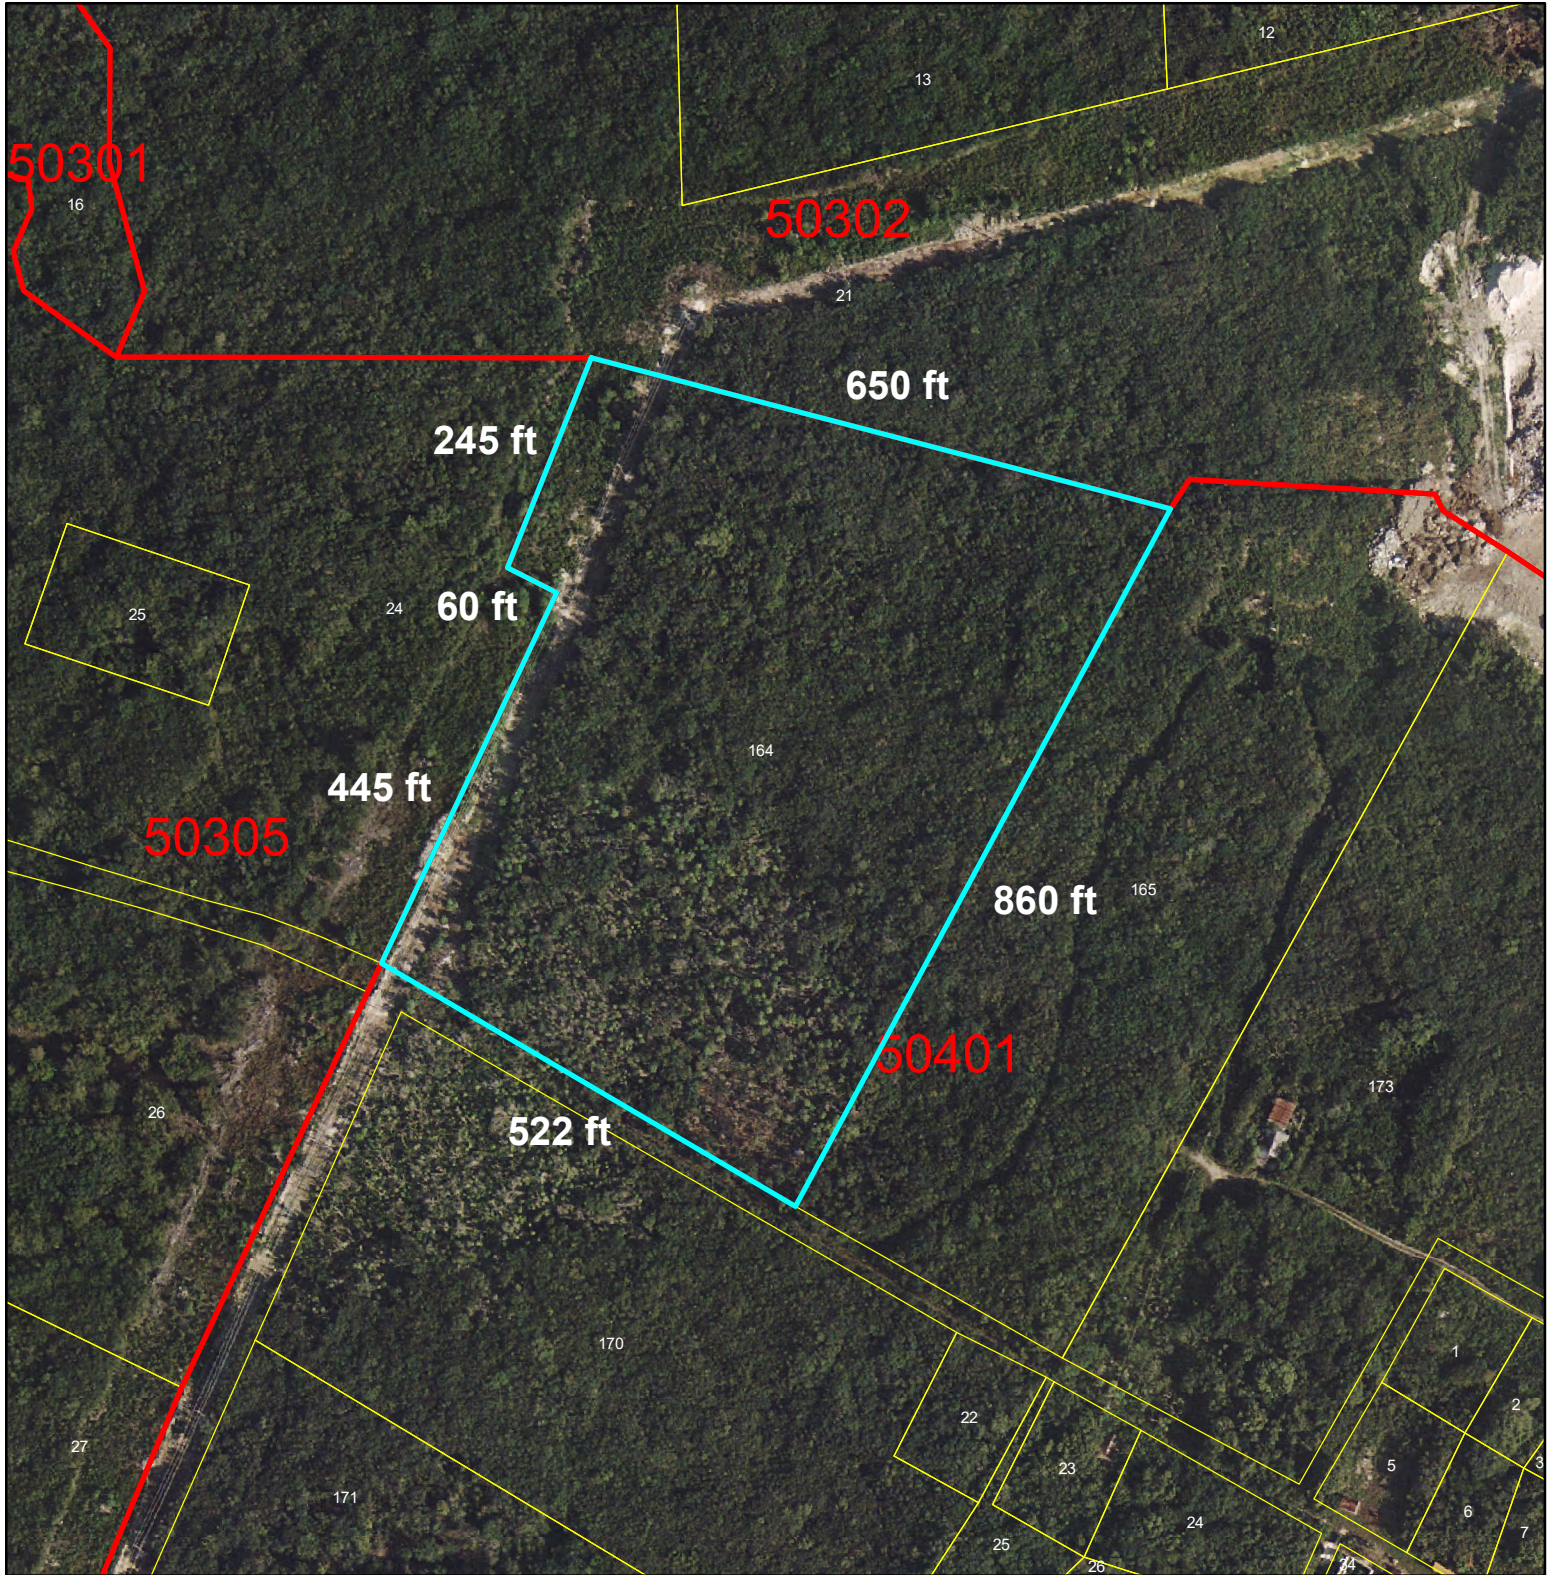

LOCATION OF PARCEL 50401 / 164 KEW TOWNSHIP NORTH CAICOS

SITE PLAN INFORMATION & DATA SOURCE

MAP ELEMENTS	PROJECTION: UTM ZONE 18N NAD 1927
BLOCKS	SOURCE: DEPARTMENT OF SURVEY & MAPPING
PARCELS	TURKS & CAICOS ISLANDS GOVERNMENT
	IMAGERY DATED FROM 2007