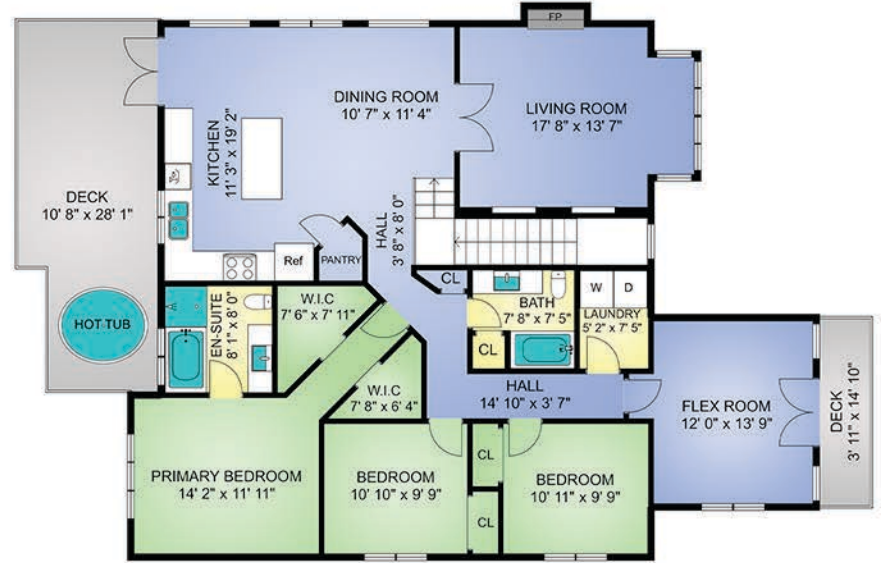

**Lower Floor**  
**1369 SQ FT**  
 Ceiling Height 8' 10"

**Main Floor**  
**1770 SQ FT**  
 Ceiling Height 8' 11"

1153 DEERVIEW PL						
FLOOR	FINISHED	UNFINISHED	PORCH	PATIO/DECK	GARAGE	TOTAL
LOWER	1369	0	110	374	490	2343
MAIN	1770	0	0	332	0	2102
<b>TOTAL</b>	<b>3139</b>	<b>0</b>	<b>110</b>	<b>706</b>	<b>490</b>	<b>4445</b>

PLANS MAY NOT BE 100% ACCURATE, IF CRITICAL BUYER TO VERIFY.  
 FLOOR PLAN PREPARED FOR EXCLUSIVE USE OF

**Brendan Herlihy**