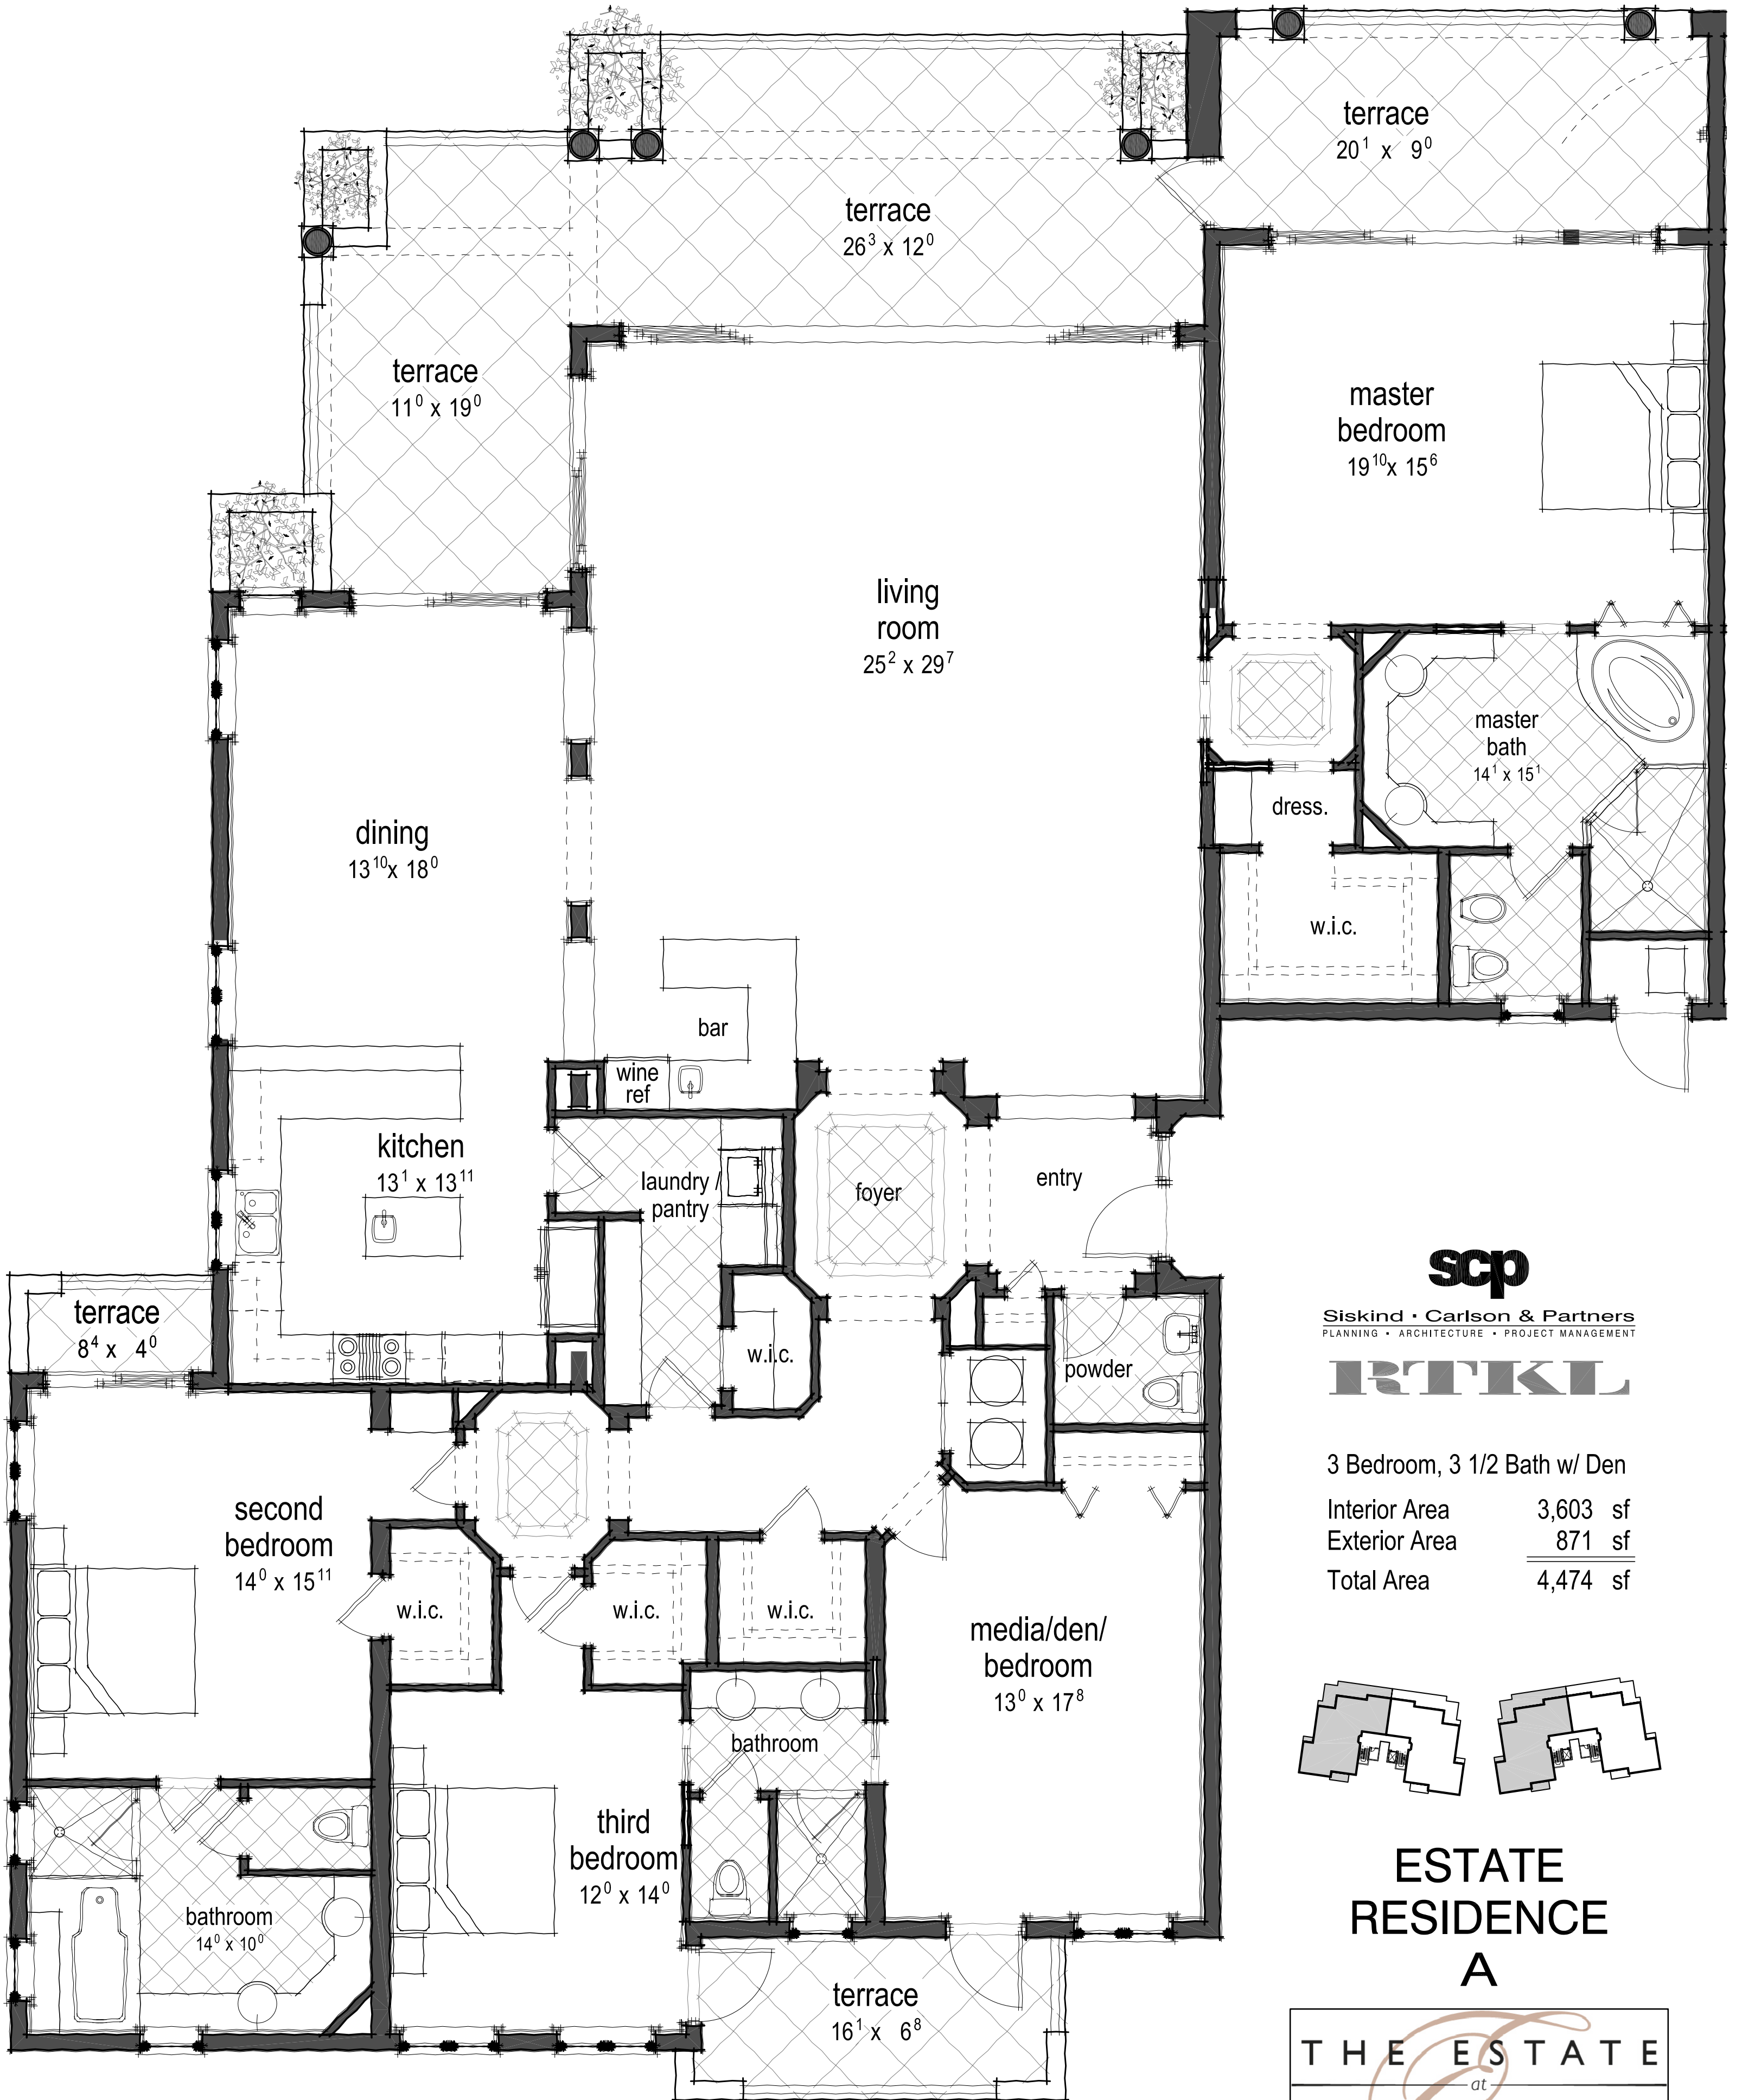

70' - 10"

ESTATE G301 FLOOR PLAN

SCP

Siskind • Carlson & Partners
PLANNING • ARCHITECTURE • PROJECT MANAGEMENT

RTKL

3 Bedroom, 3 1/2 Bath w/ Den
 Interior Area 3,603 sf
 Exterior Area 871 sf
 Total Area 4,474 sf

**ESTATE
RESIDENCE
A**

THE ESTATE
at
GRACE BAY CLUB