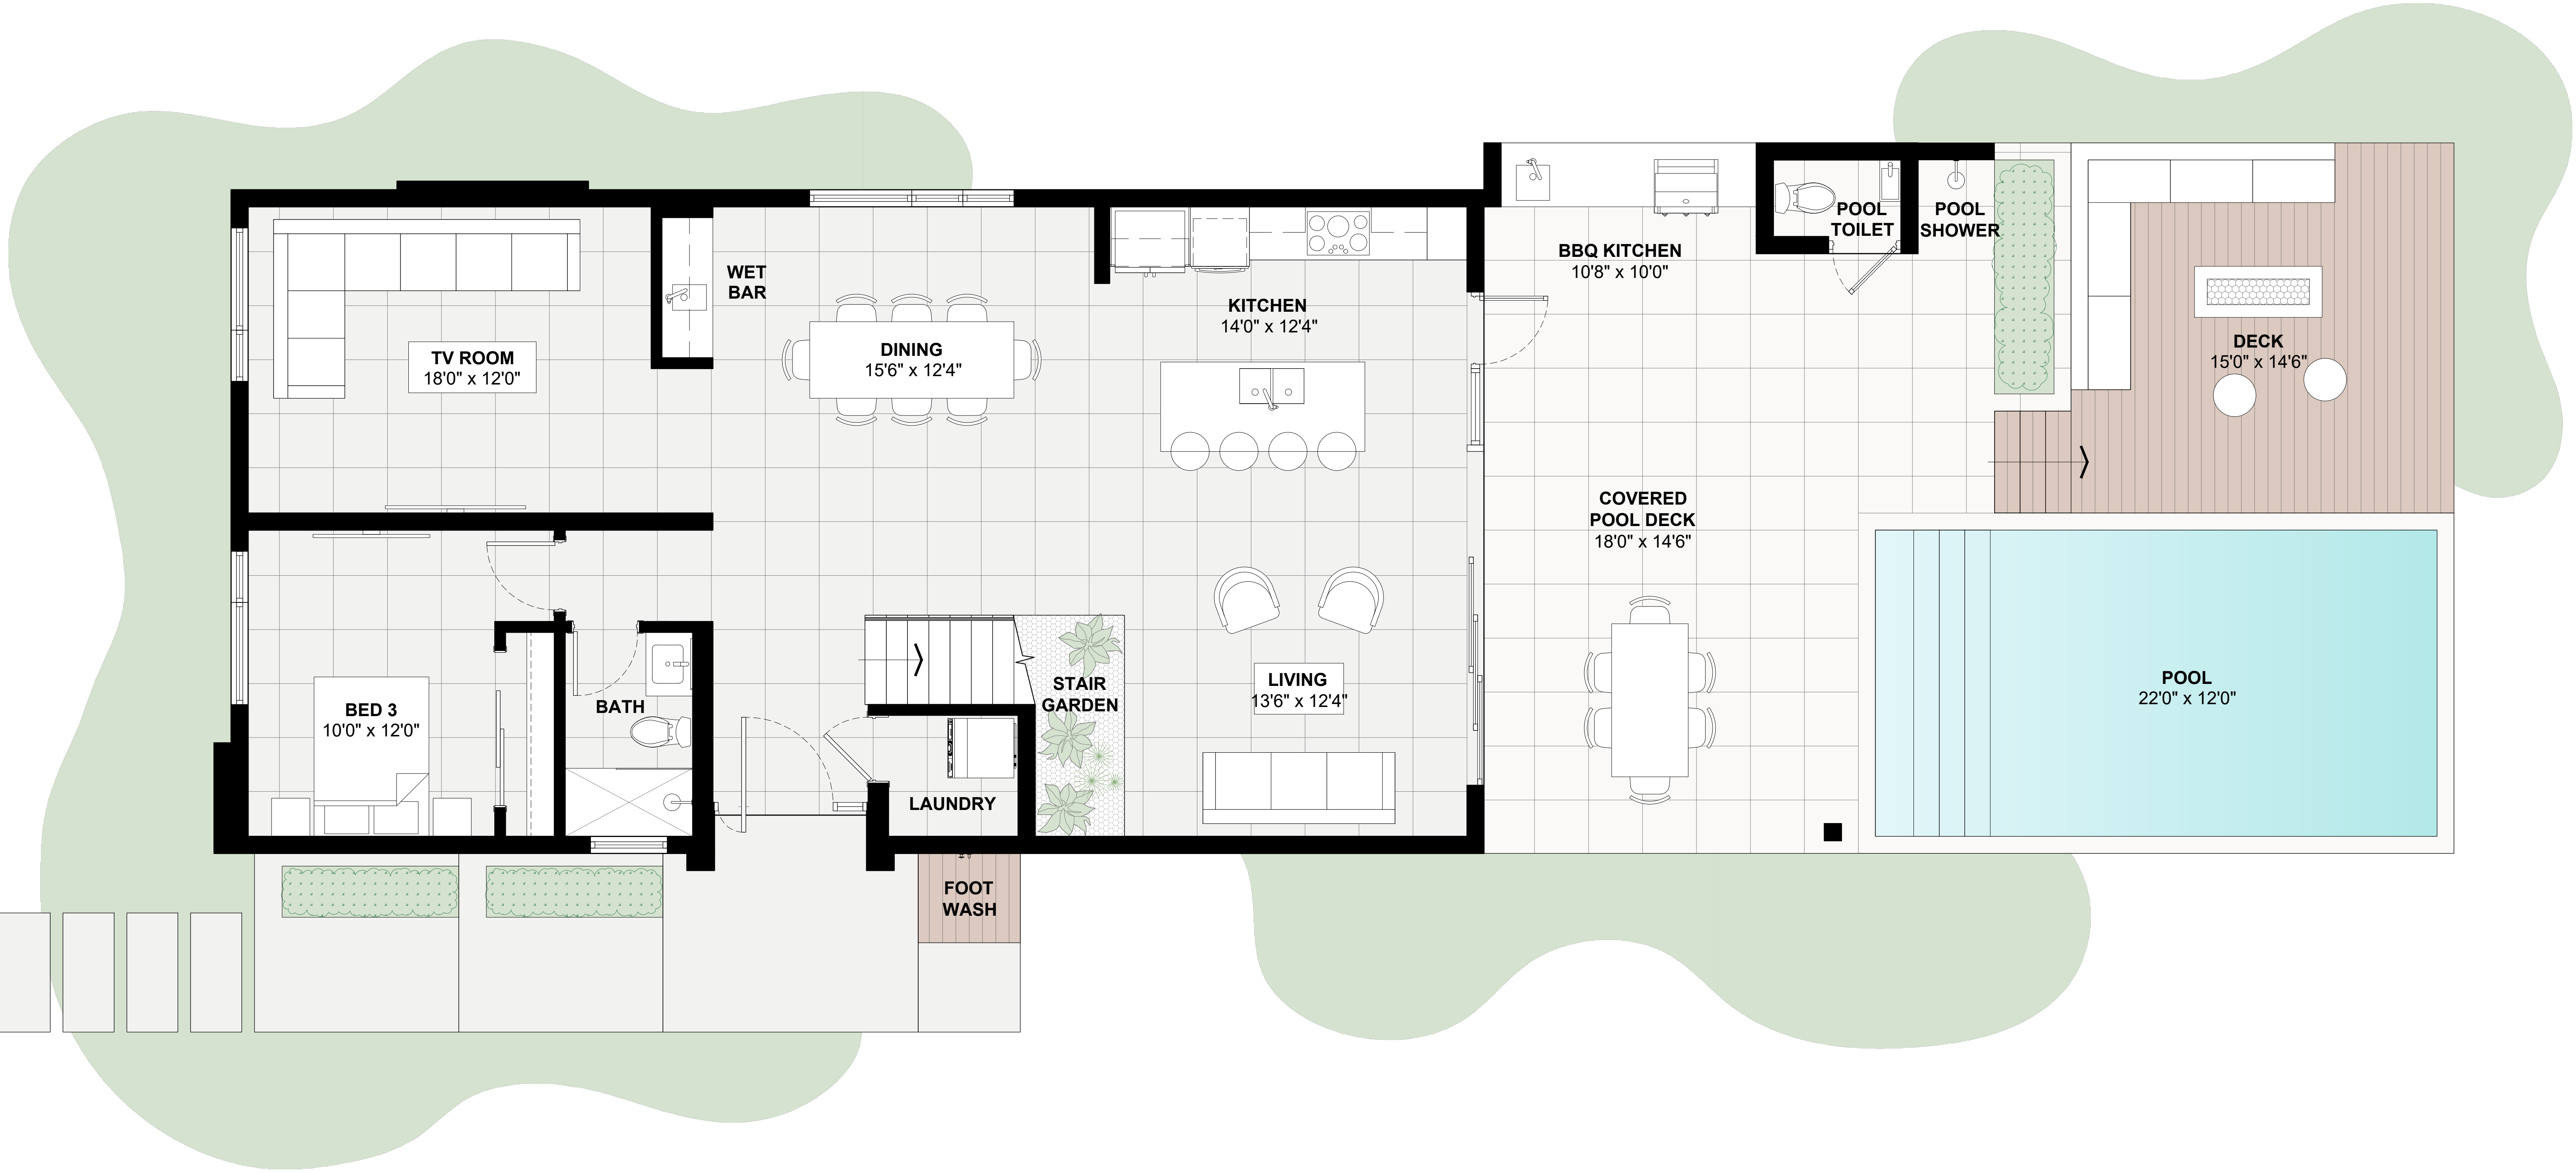

**LEVEL 1:**

Total Covered Area: 1,260 sq.ft.

Pool & Pool Terraces: 1,058 sq.ft.

**LEVEL 2:**

Total Covered Area: 935 sq.ft.

External Areas: 400 sq.ft.