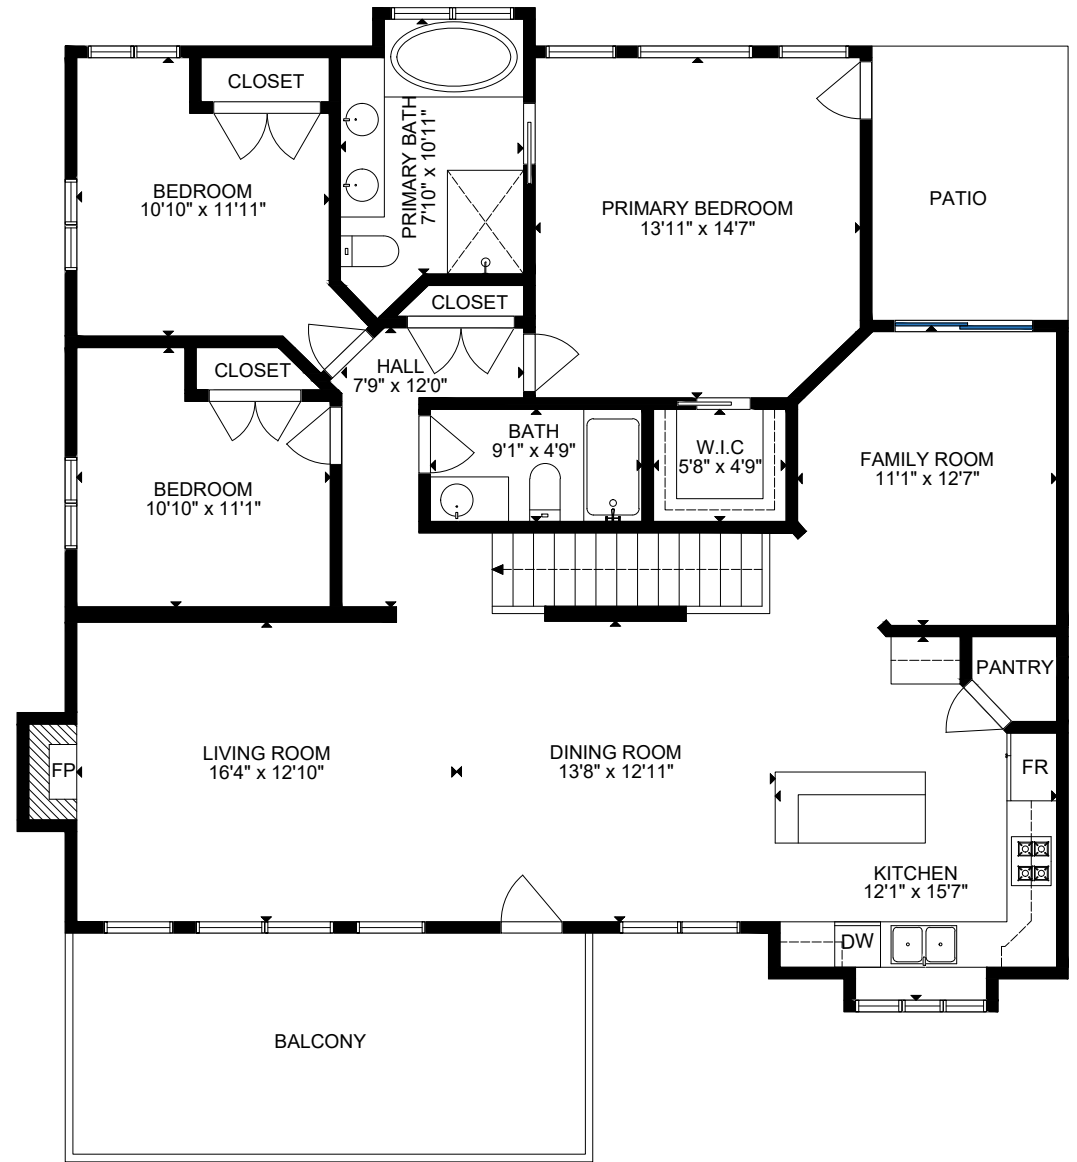

FLOOR 1

FLOOR 2

GROSS INTERNAL AREA
 FLOOR 1: 1227 SQ FT, FLOOR 2: 1603 SQ FT
 EXCLUDED AREAS: GARAGE: 563 SQ FT
 TOTAL: 2830 SQ FT
 SIZE AND DIMENSIONS ARE APPROXIMATE, ACTUAL MAY VARY