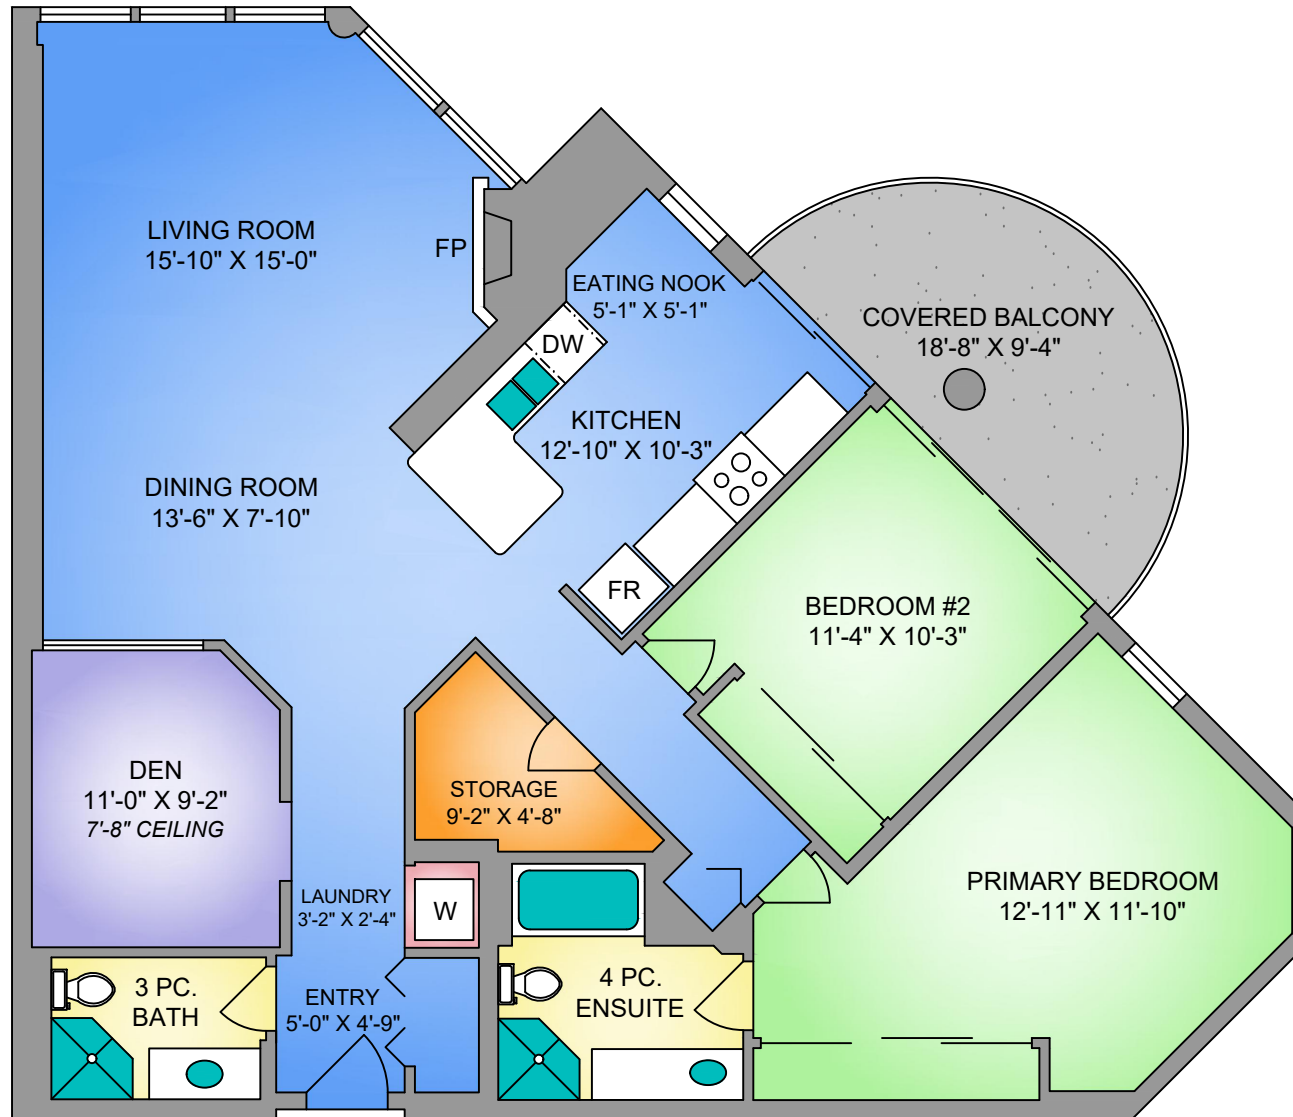

601-154 PROMENADE DRIVE

1419 SQ. FT.

8'-0" CEILING

NORTH

601-154 PROMENADE DRIVE
JUNE 10, 2024

Prepared by PROPER MEASURE MID ISLAND for the exclusive use of LORI BROTHERS

Plans may not be 100% accurate. Buyer must verify any critical measurement.

Private resale or modification of floor plans to a third party by any individual or entity other than Proper Measure Mid Island is strictly prohibited

FLOOR	AREA (SQ. FT.)	
	FINISHED	DECK / PATIO
TOTAL	1419	138