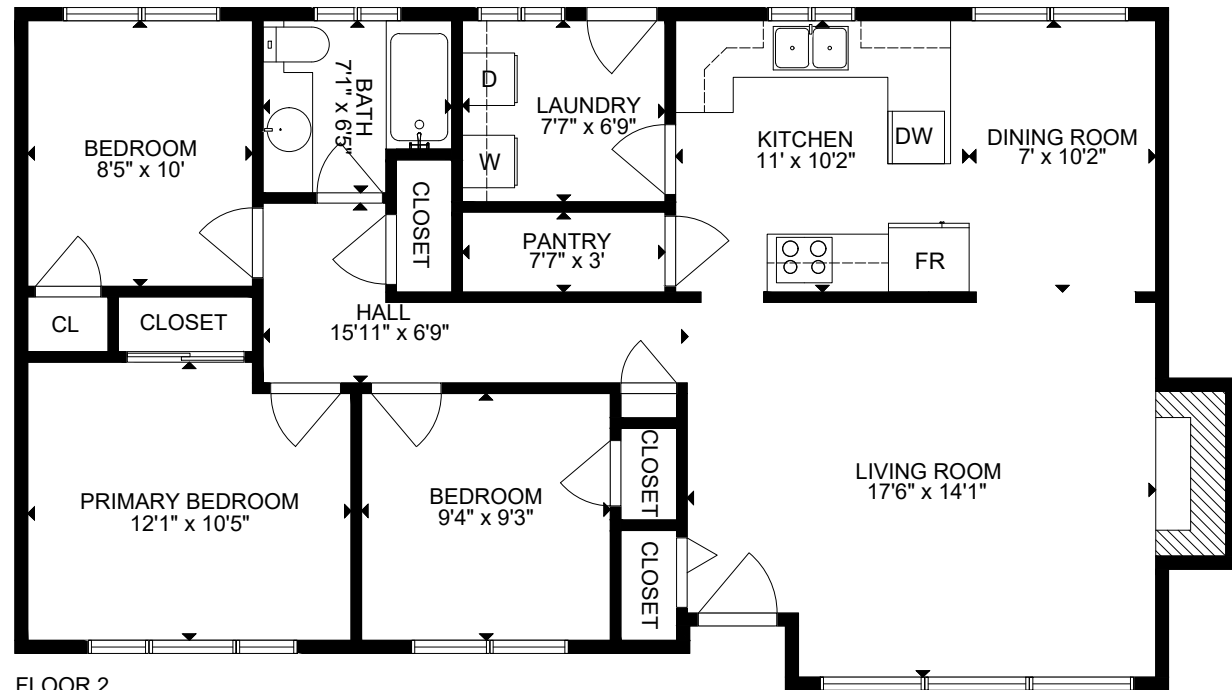

FLOOR 1

FLOOR 2

GROSS INTERNAL AREA  
 FLOOR 1: 1076 SQ FT, FLOOR 2: 1087 SQ FT  
 TOTAL: 2163 SQ FT  
 SIZE AND DIMENSIONS ARE APPROXIMATE, ACTUAL MAY VARY