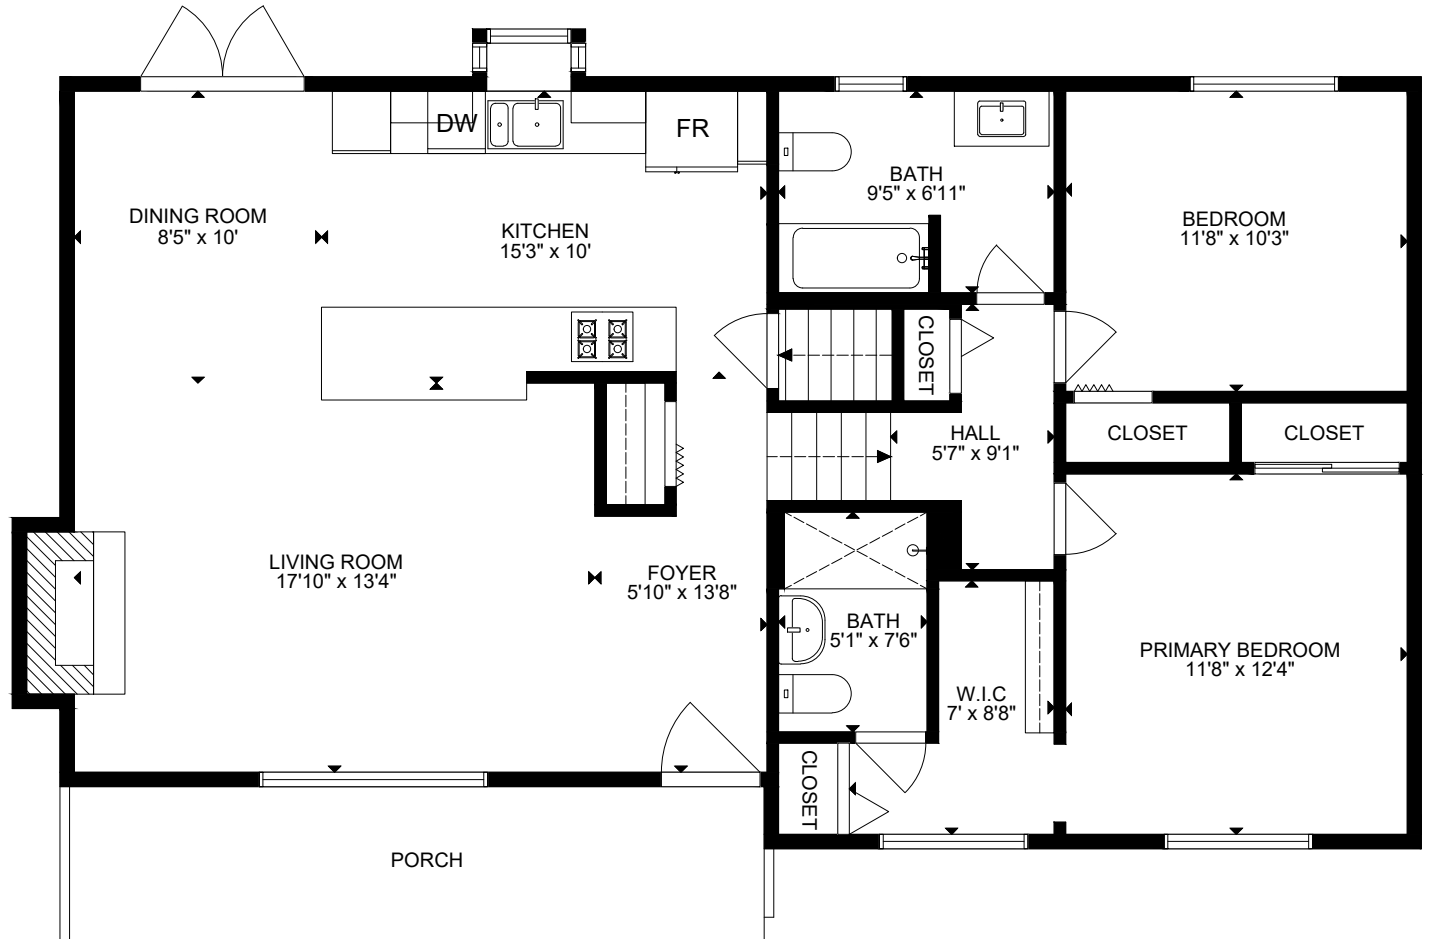

FLOOR 1

FLOOR 2

GROSS INTERNAL AREA  
 FLOOR 1: 530 SQ FT, FLOOR 2: 1154 SQ FT  
 TOTAL: 1684 SQ FT  
 SIZE AND DIMENSIONS ARE APPROXIMATE, ACTUAL MAY VARY