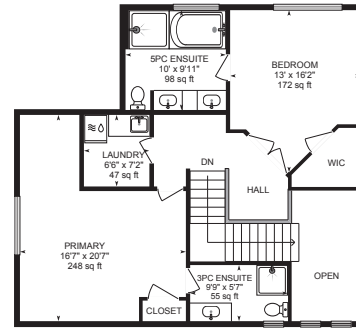

5342 Lookout Ridge Drive, Sun Peaks, BC

PREPARED: 2024/07/17

White regions are excluded from total floor area in iGUIDE floor plans. All room dimensions and floor areas must be considered approximate and are subject to independent verification.