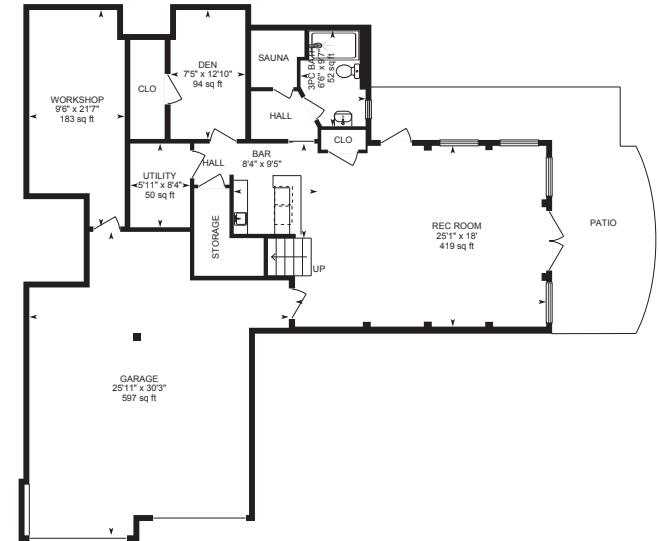

5342 Lookout Ridge Drive, Sun Peaks, BC

PREPARED: 2024/07/17

White regions are excluded from total floor area in iGUIDE floor plans. All room dimensions and floor areas must be considered approximate and are subject to independent verification.