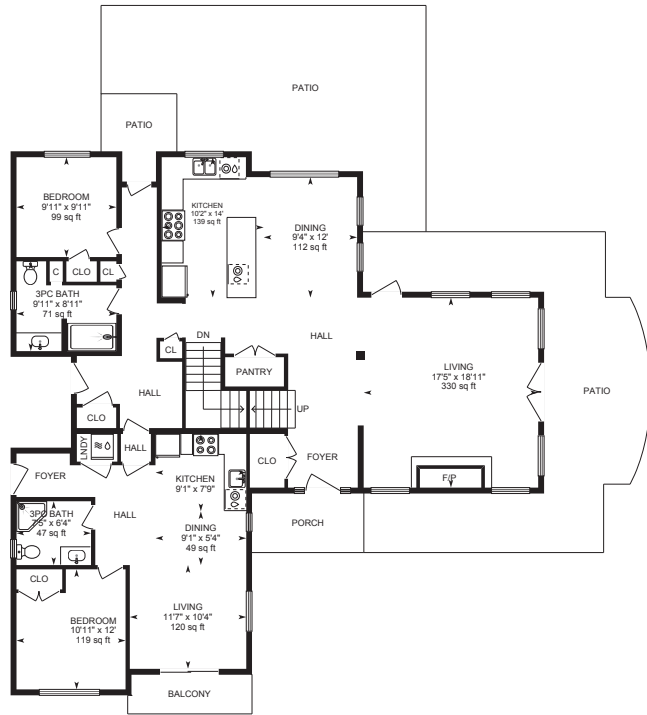

5342 Lookout Ridge Drive, Sun Peaks, BC

PREPARED: 2024/07/17

White regions are excluded from total floor area in iGUIDE floor plans. All room dimensions and floor areas must be considered approximate and are subject to independent verification.