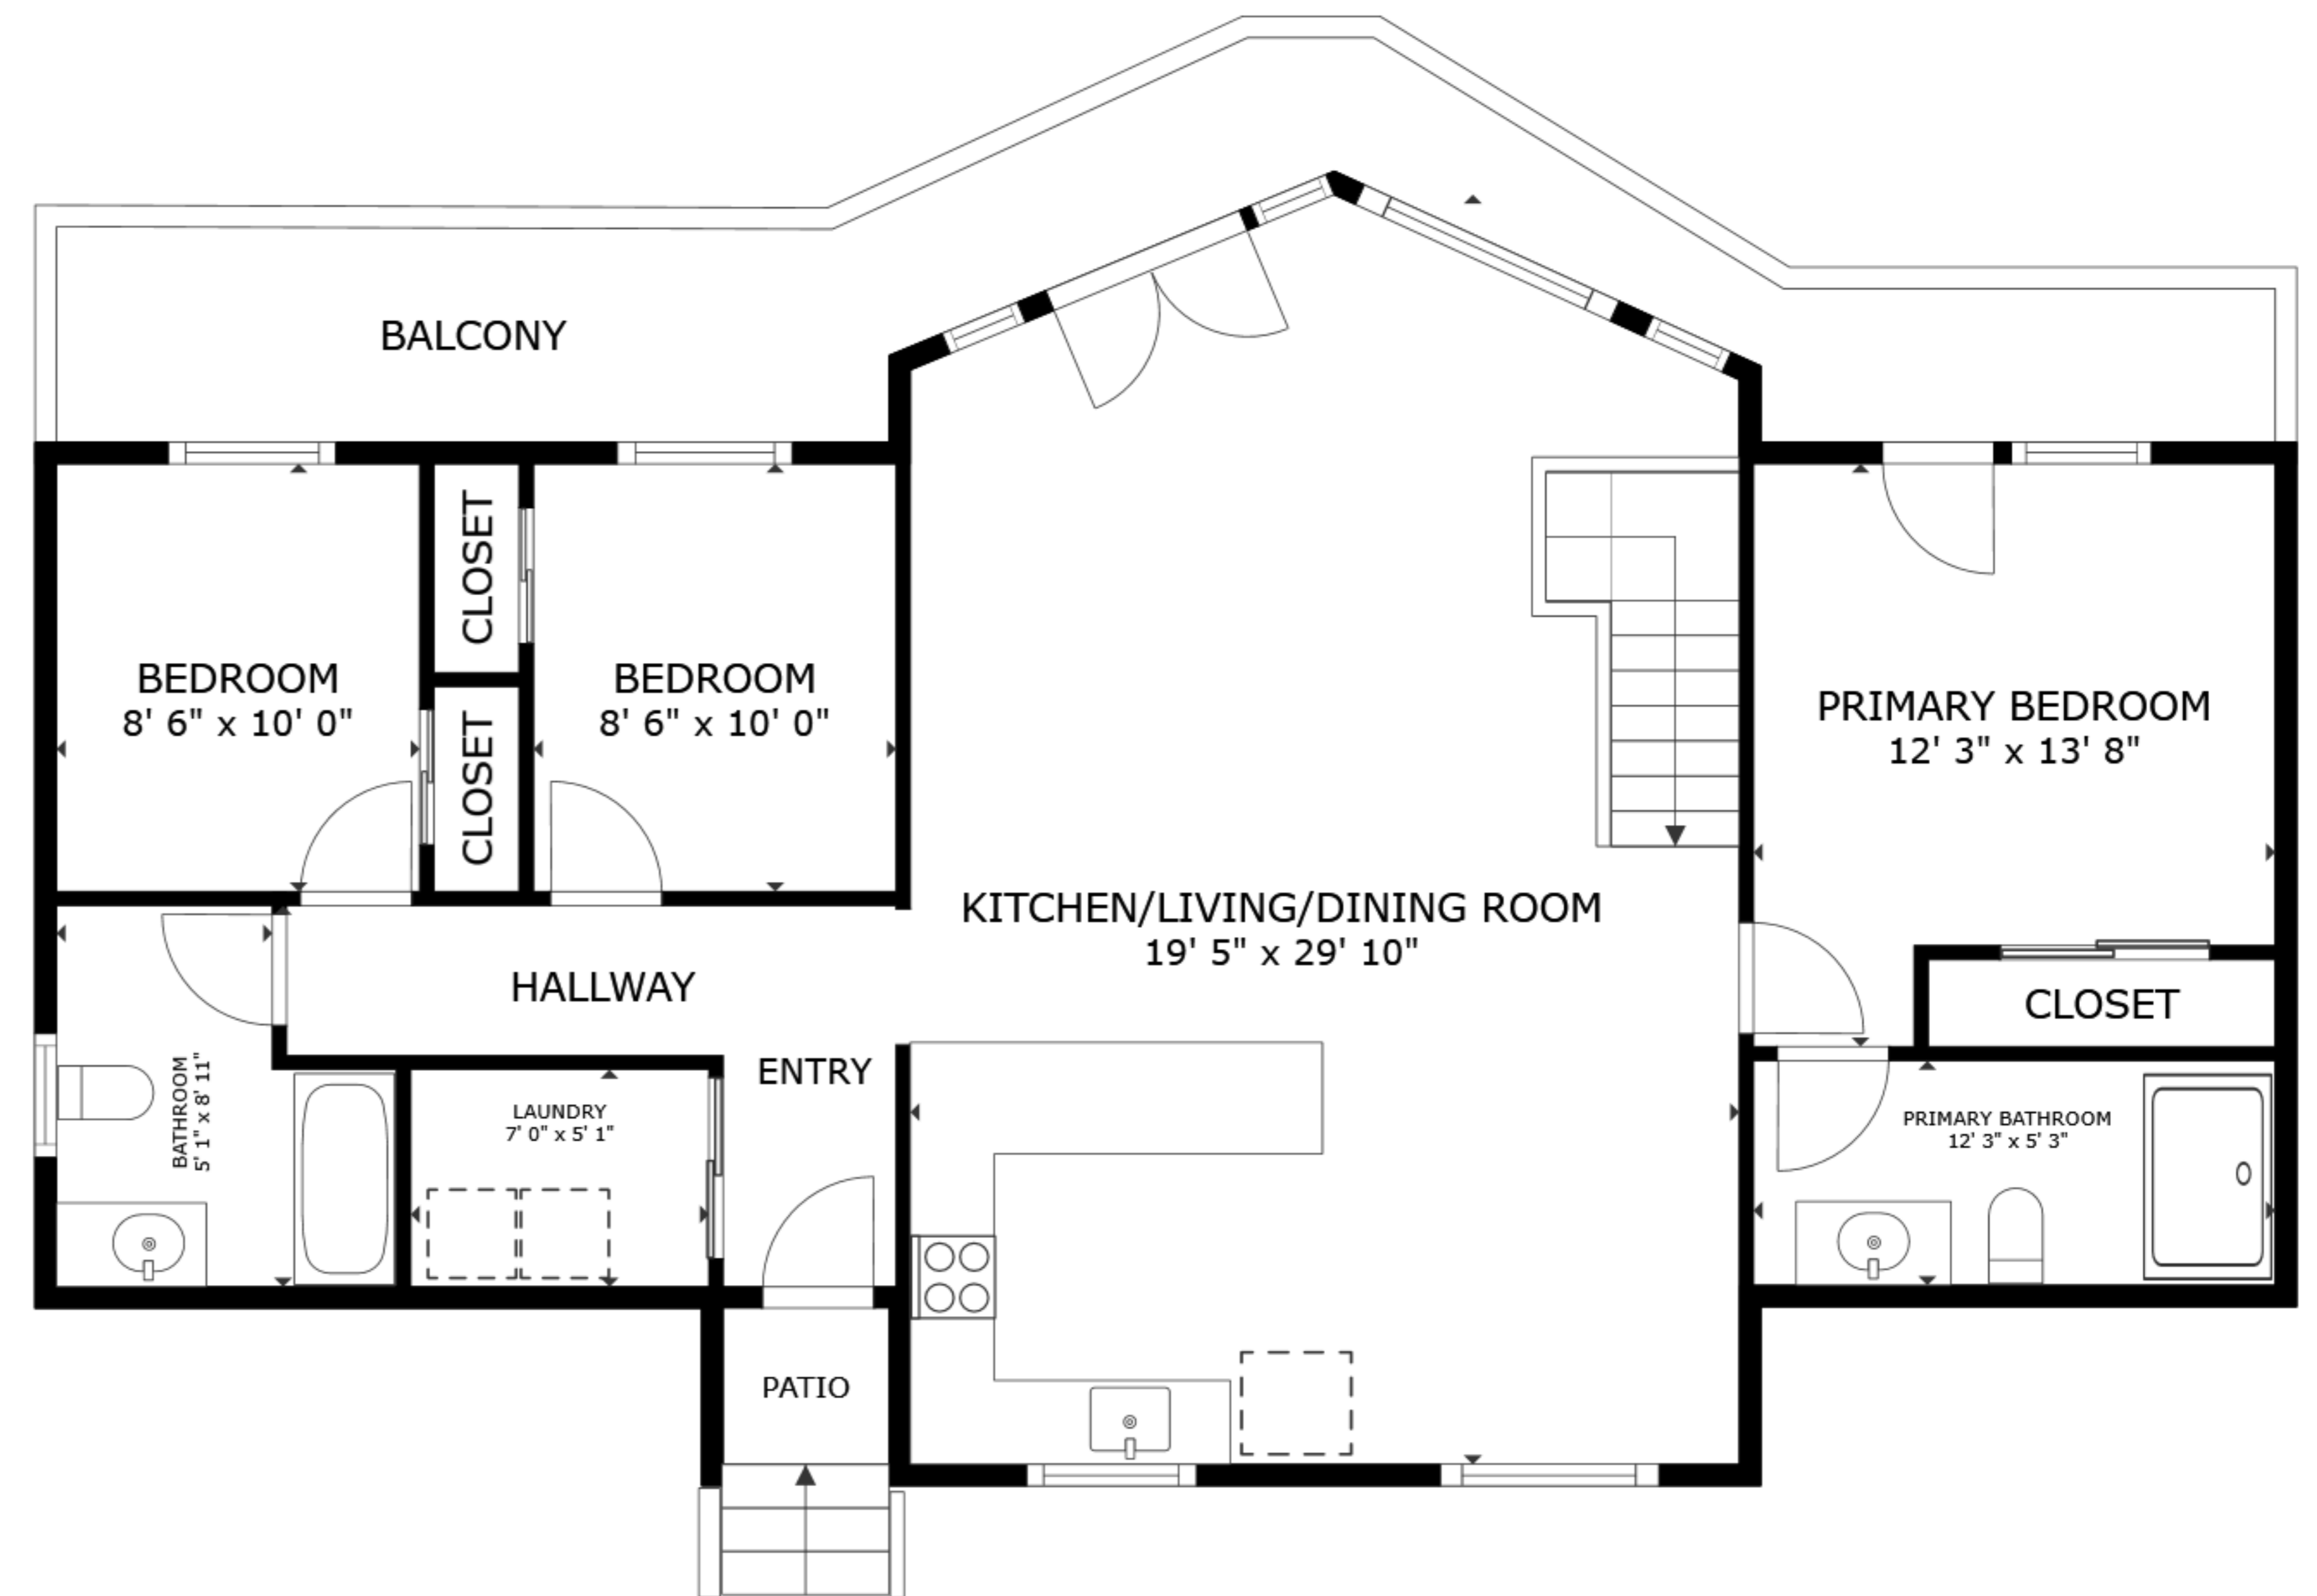

FLOOR 1

FLOOR 2

GROSS INTERNAL AREA
 FLOOR 1 1,091 sq.ft. FLOOR 2 1,169 sq.ft.
 EXCLUDED AREAS : PATIO 216 sq.ft. PATIO 14 sq.ft. BALCONY 210 sq.ft.
 TOTAL : 2,259 sq.ft.
 SIZES AND DIMENSIONS ARE APPROXIMATE, ACTUAL MAY VARY.