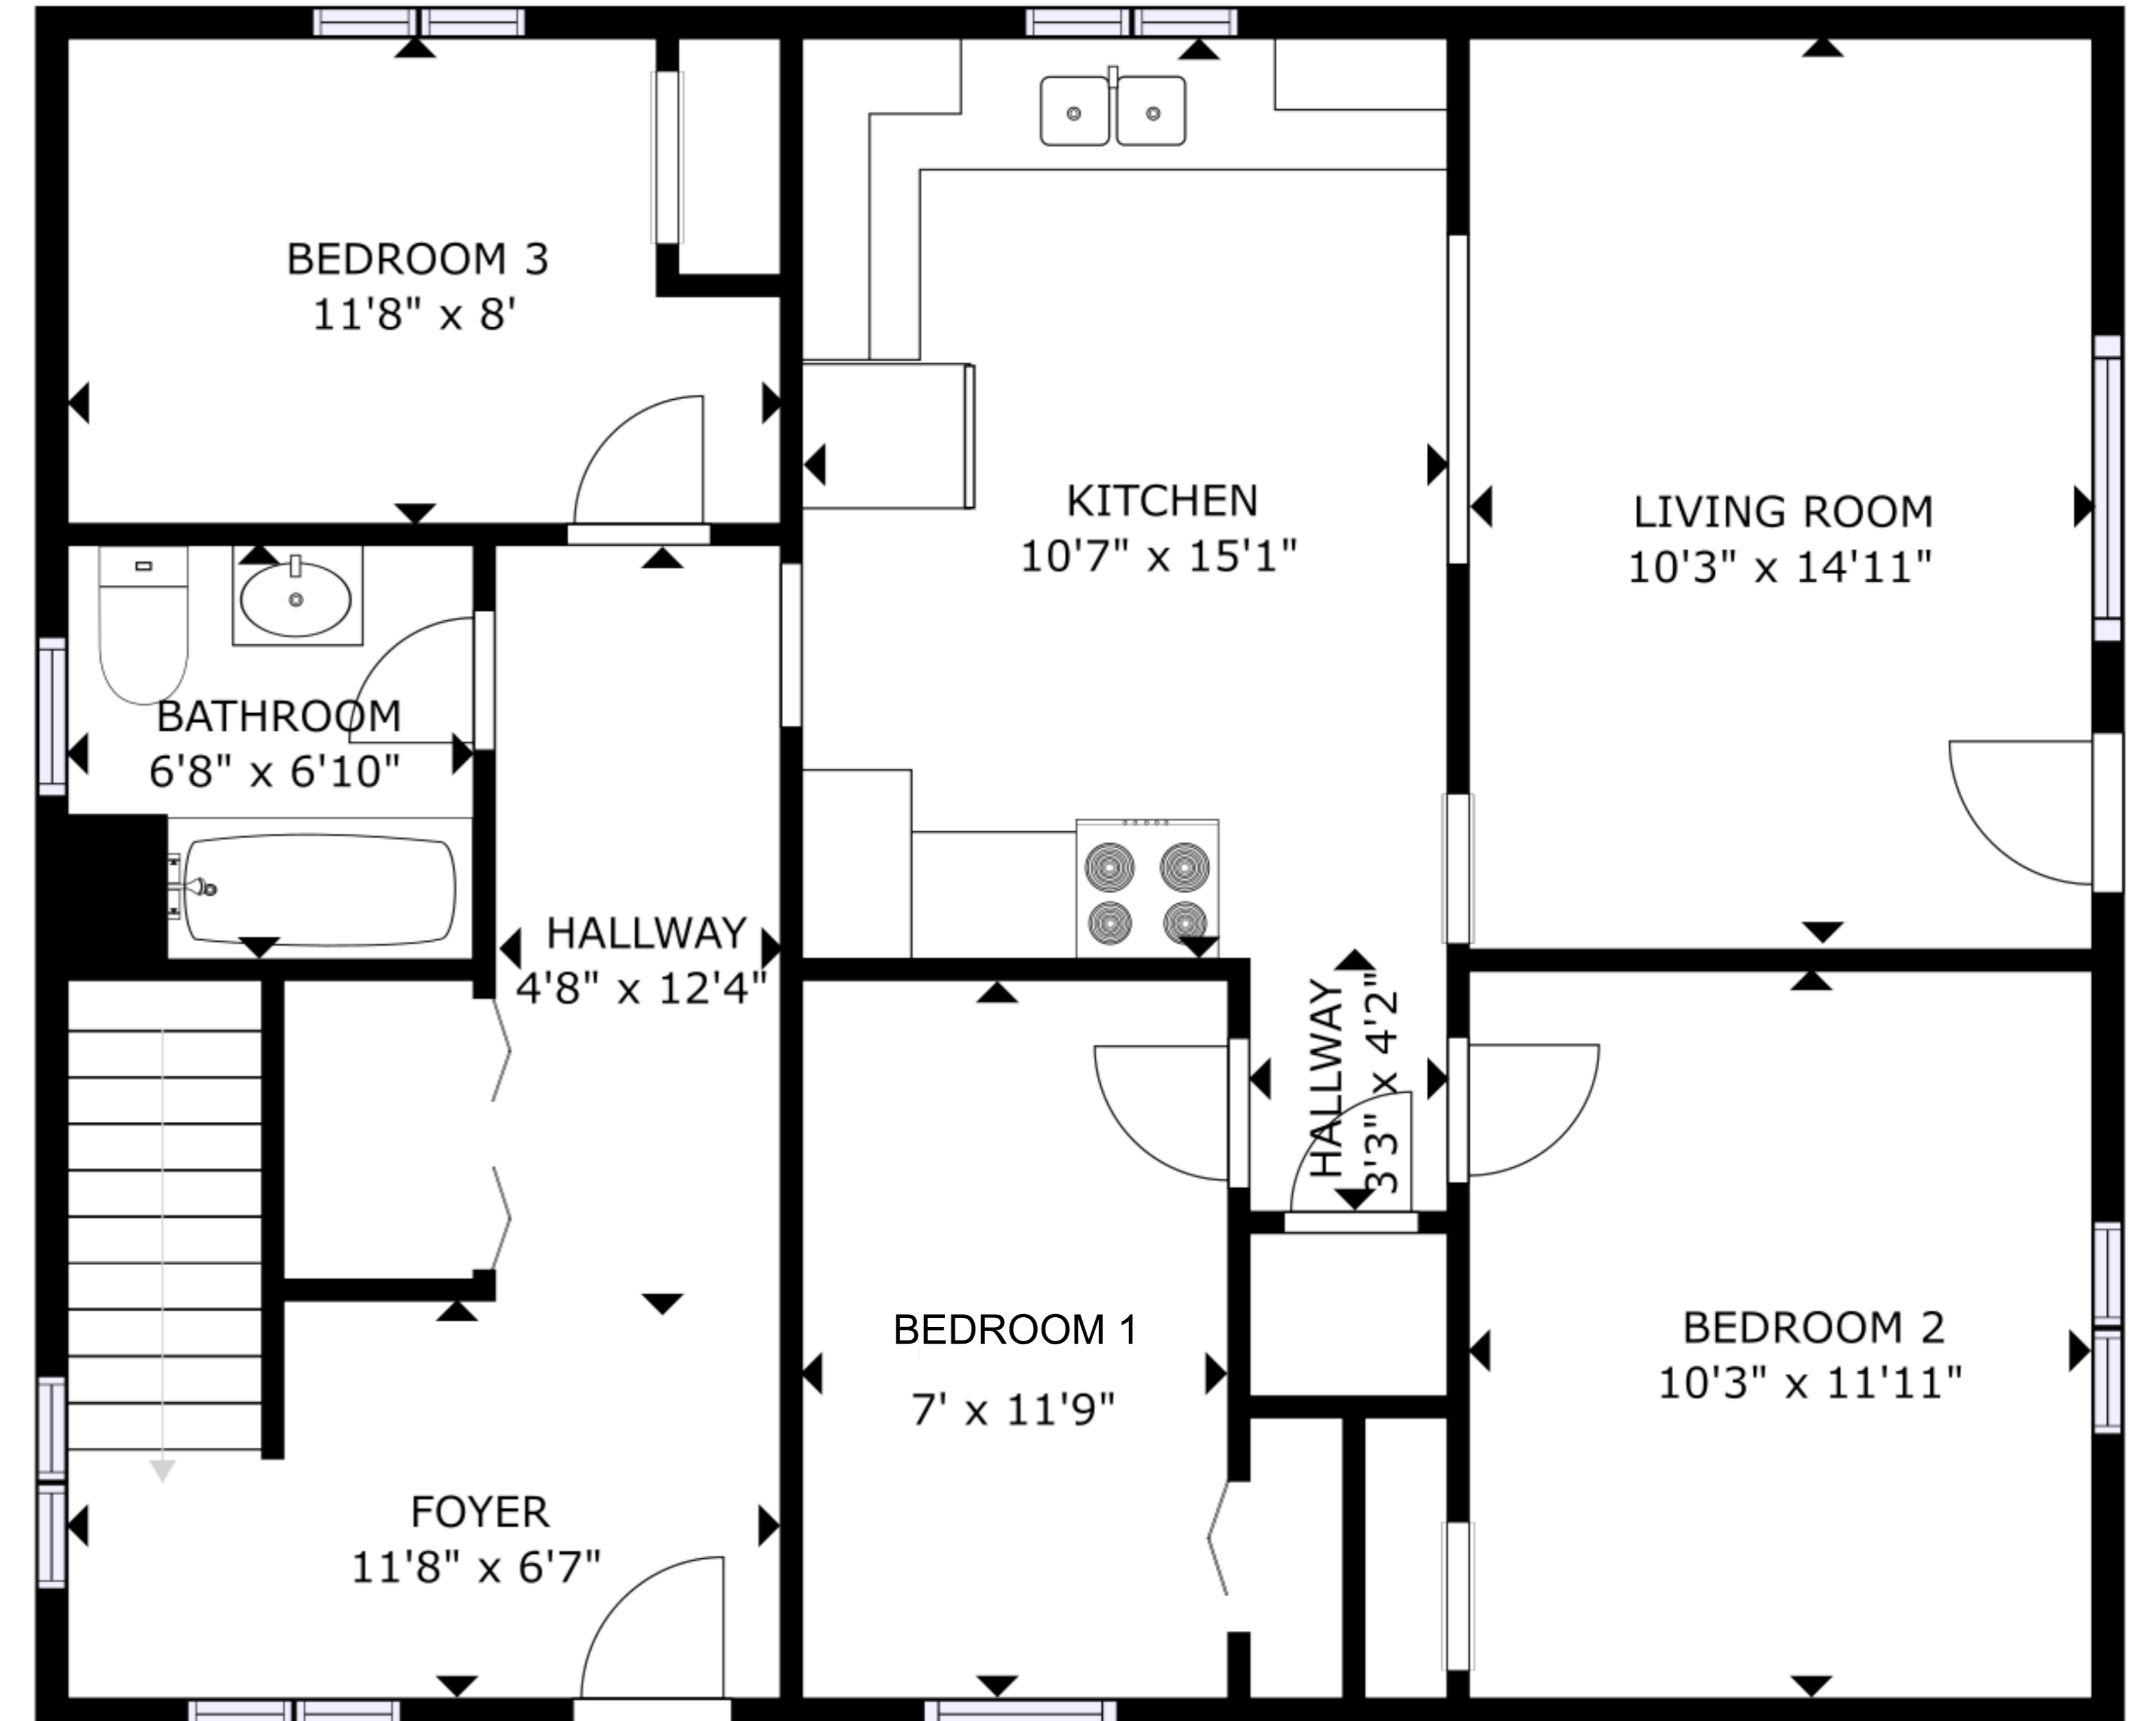

FLOOR 1

FLOOR 2

GROSS INTERNAL AREA
 FLOOR 1: 751 sq ft, FLOOR 2: 900 sq ft
 TOTAL: 1651 sq ft
 SIZES AND DIMENSIONS ARE APPROXIMATE, ACTUAL MAY VARY.