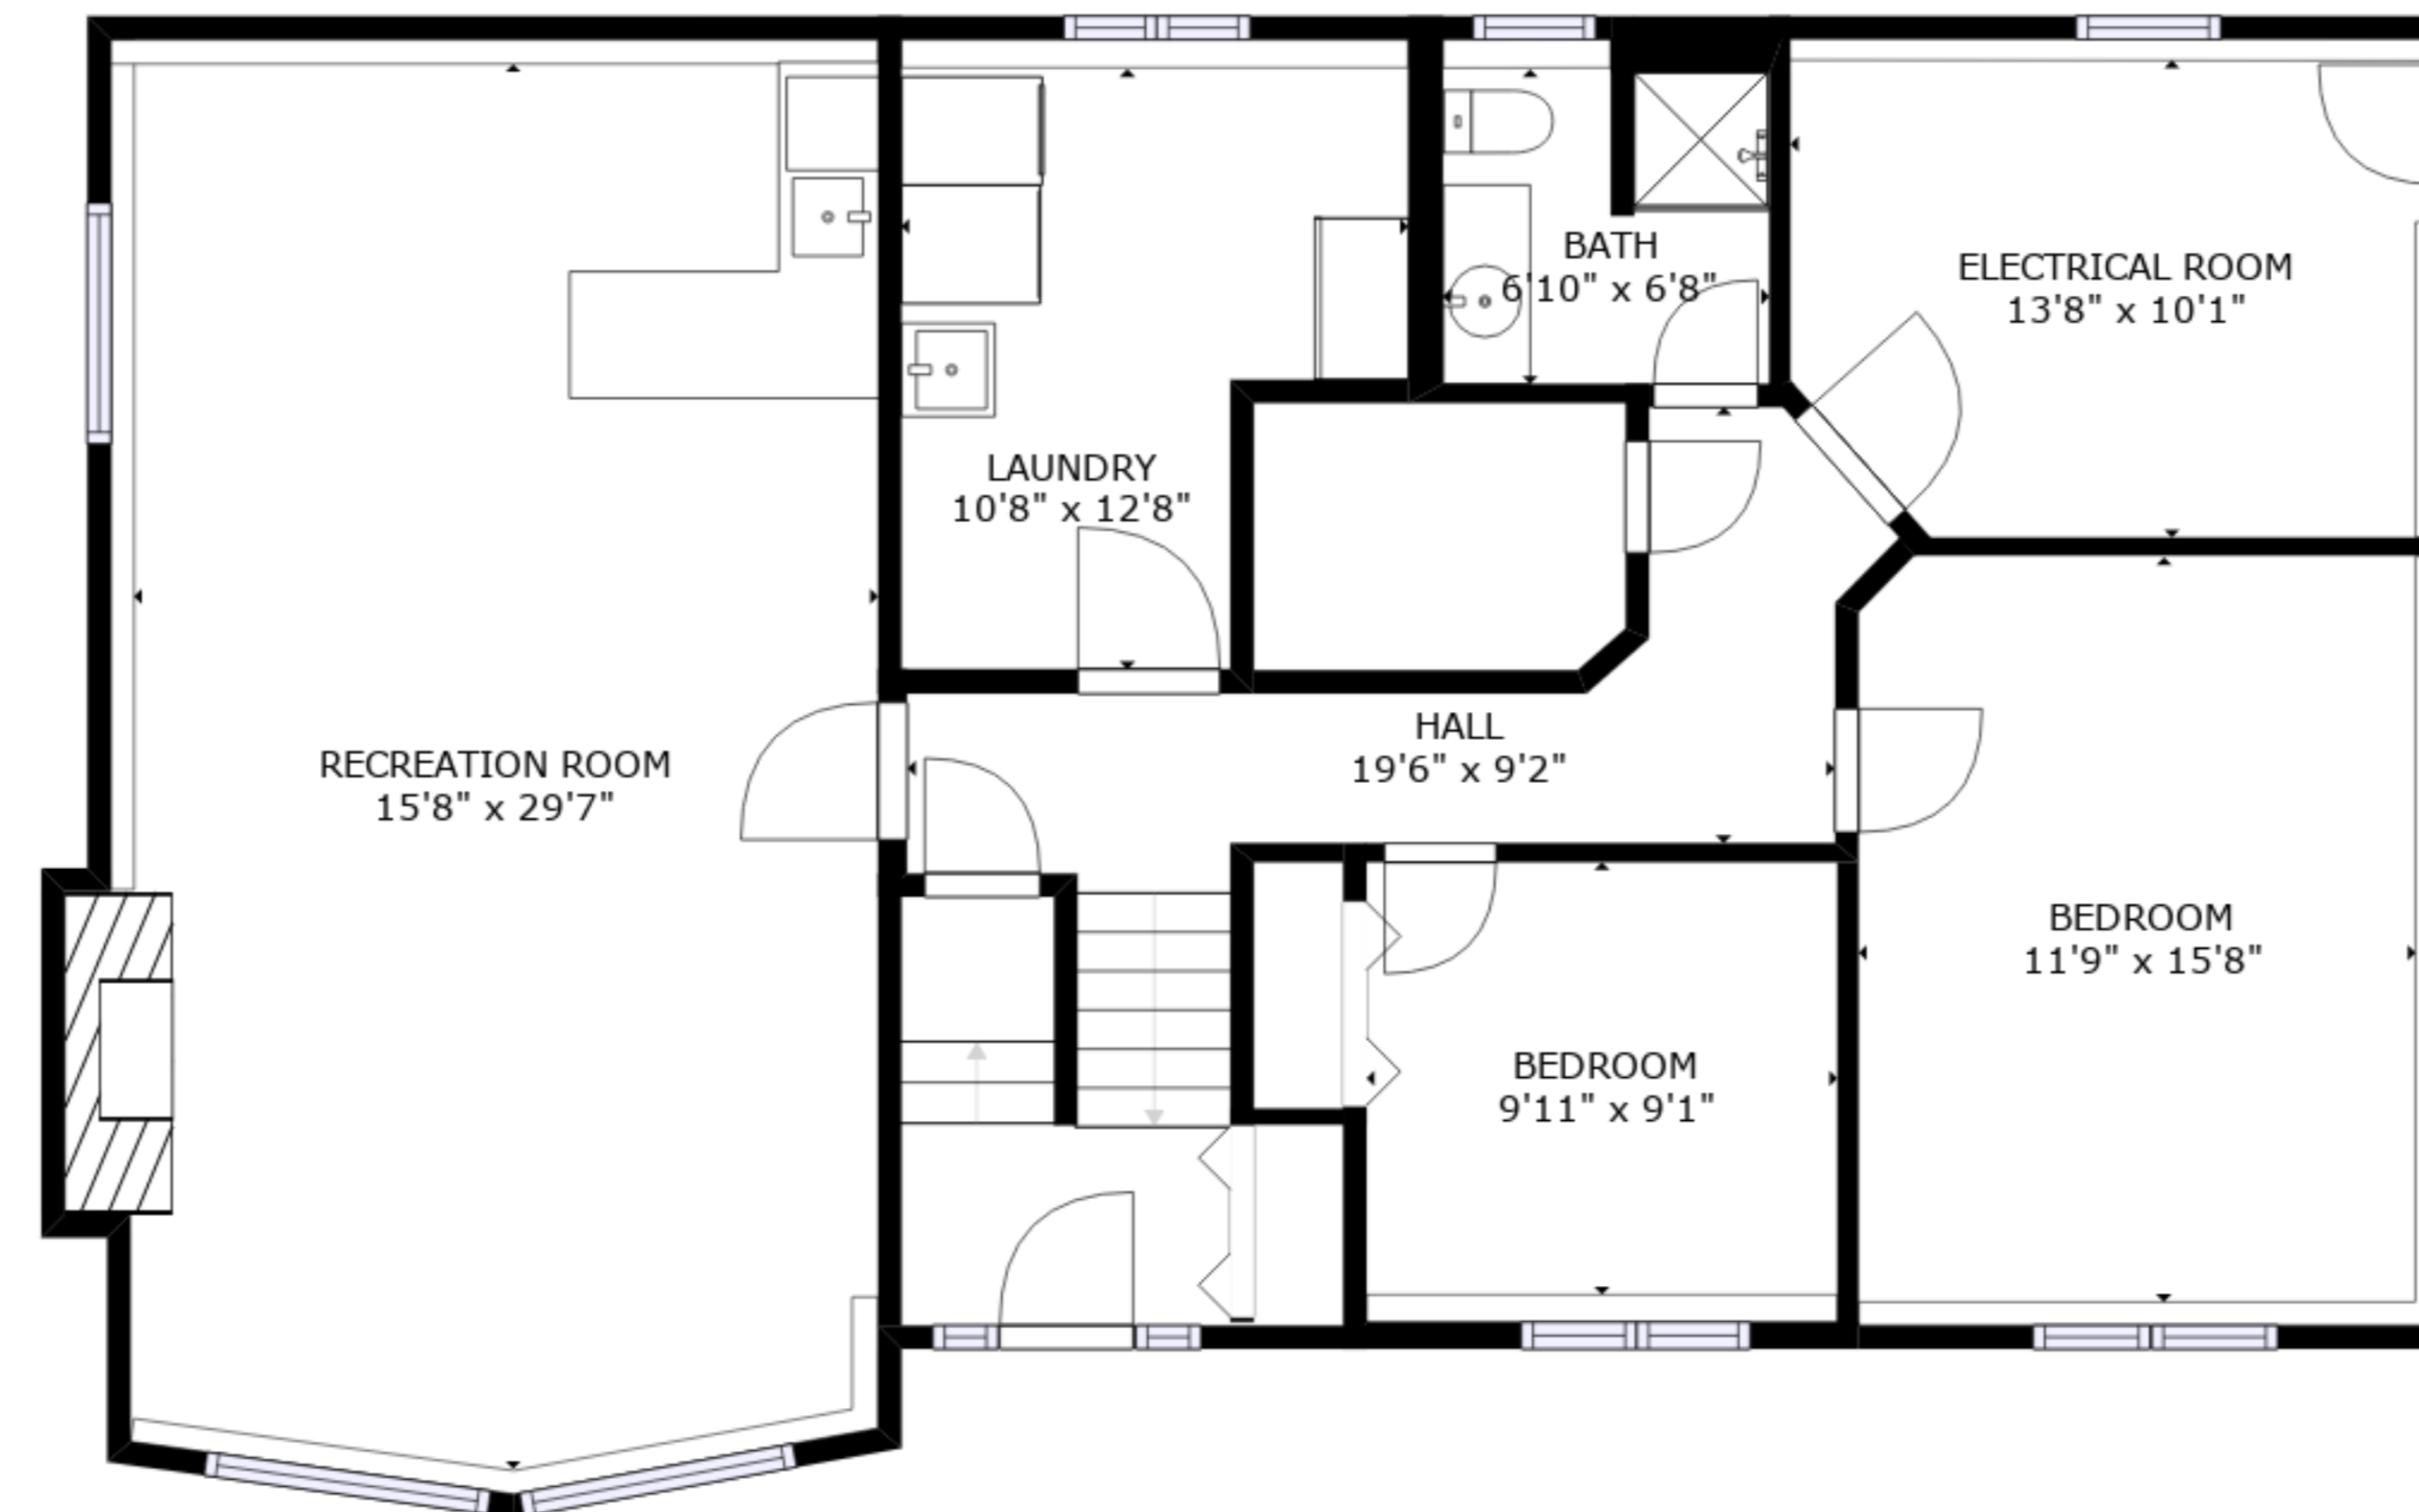

FLOOR 2

FLOOR 1

GROSS INTERNAL AREA
 FLOOR 1: 1377 sq. ft, FLOOR 2: 1574 sq. ft
 TOTAL: 2951 sq. ft

SIZES AND DIMENSIONS ARE APPROXIMATE, ACTUAL MAY VARY.