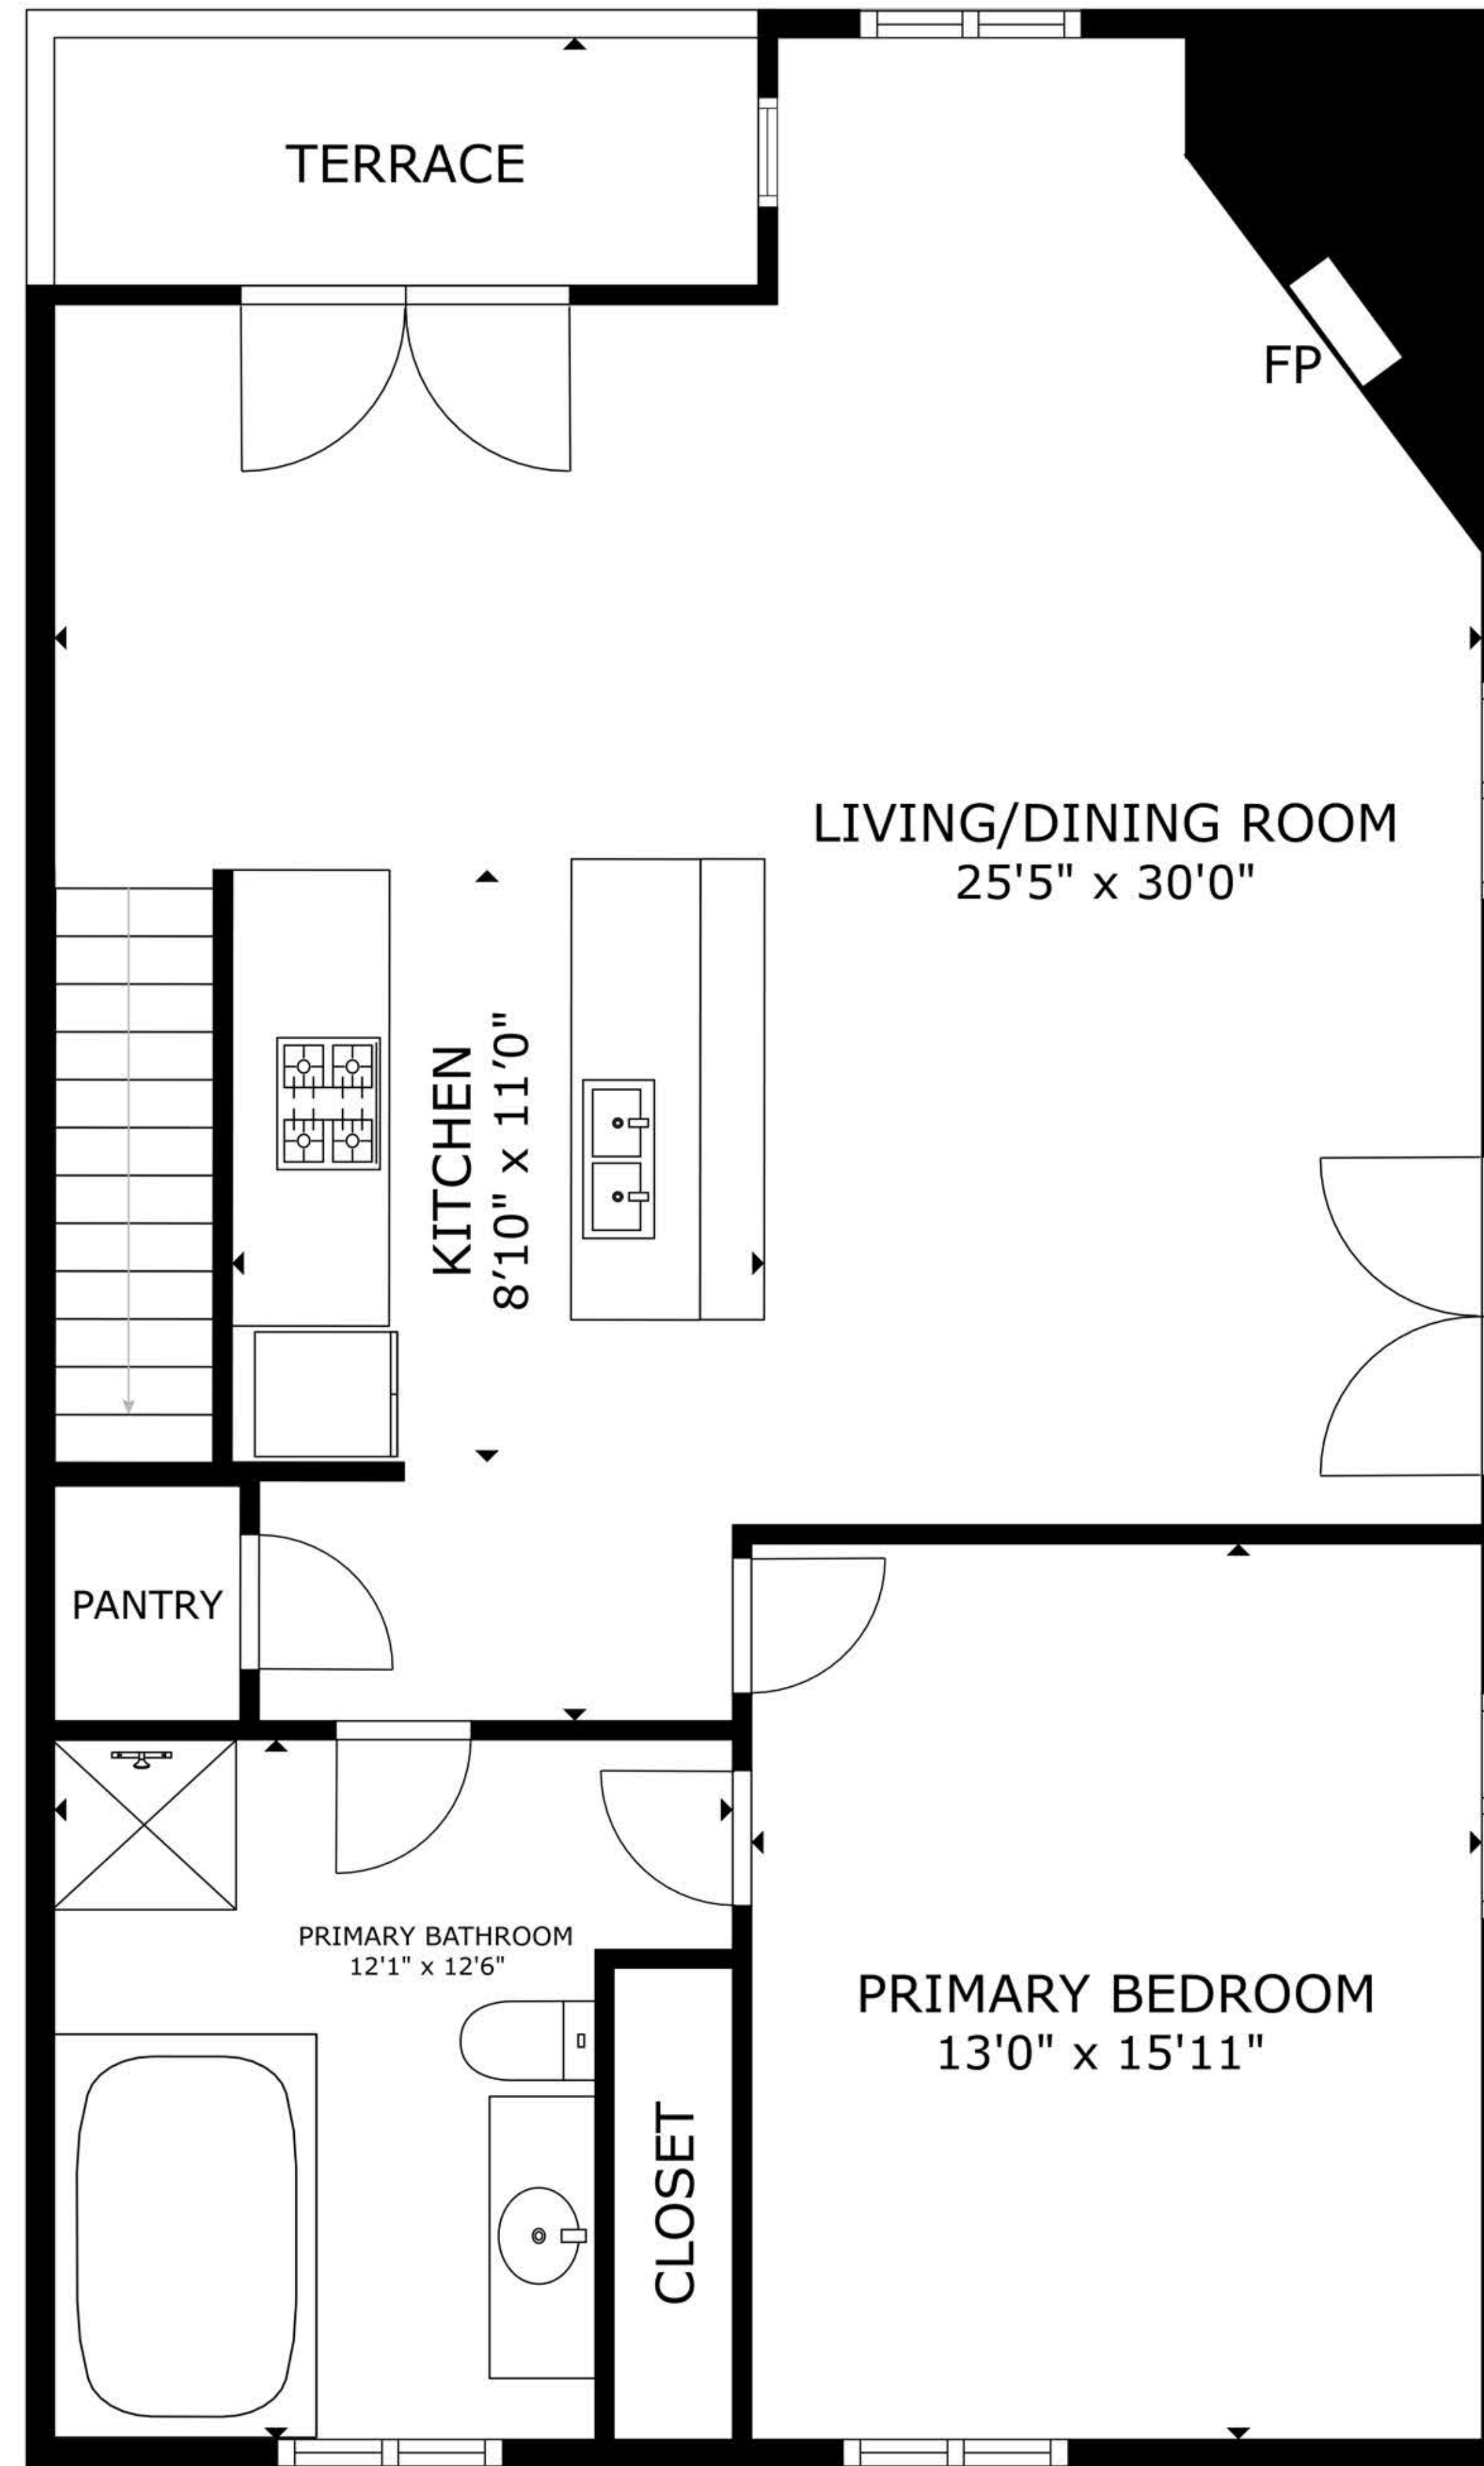

FLOOR 1

FLOOR 2

GROSS INTERNAL AREA
 FLOOR 1: 482 sq. ft. FLOOR 2: 1,027 sq.ft
 TOTAL : 1,509 sq. ft

SIZES AND DIMENSIONS ARE APPROXIMATE, ACTUAL MAY VARY.