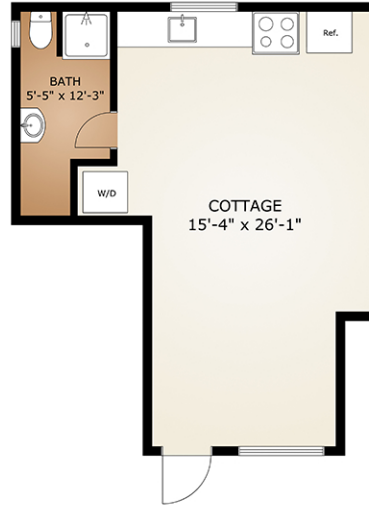

SUITE

COTTAGE

MAIN FLOOR

FLOOR	AREA (SQ. FT)
	FINISHED
MAIN	1317
COTTAGE	478
SUITE	1030
TOTAL	2825

FLOOR PLAN PREPARED
FOR EXCLUSIVE USE OF
ZAMIAN PARSONS

602 Battery St
Total Finished Area : 2825 Sq Ft