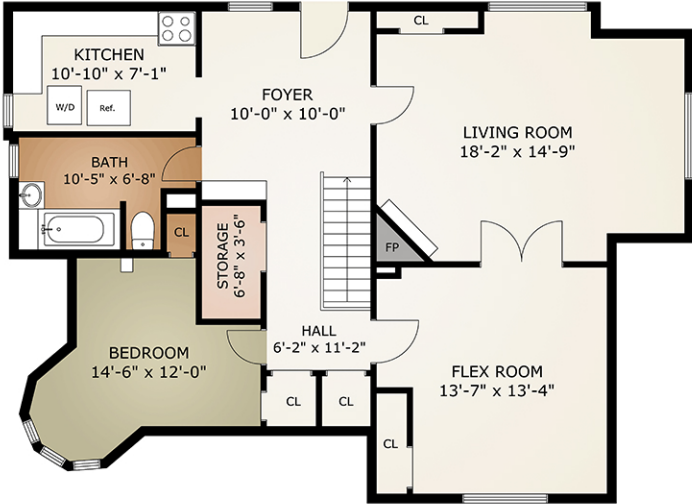

SUITE

COTTAGE

MAIN FLOOR

FLOOR	AREA (SQ. FT)
	FINISHED
MAIN	1317
COTTAGE	478
SUITE	1030
TOTAL	2825

FLOOR PLAN PREPARED
FOR EXCLUSIVE USE OF
ZAMIAN PARSONS

602 Battery St
Total Finished Area : 2825 Sq Ft