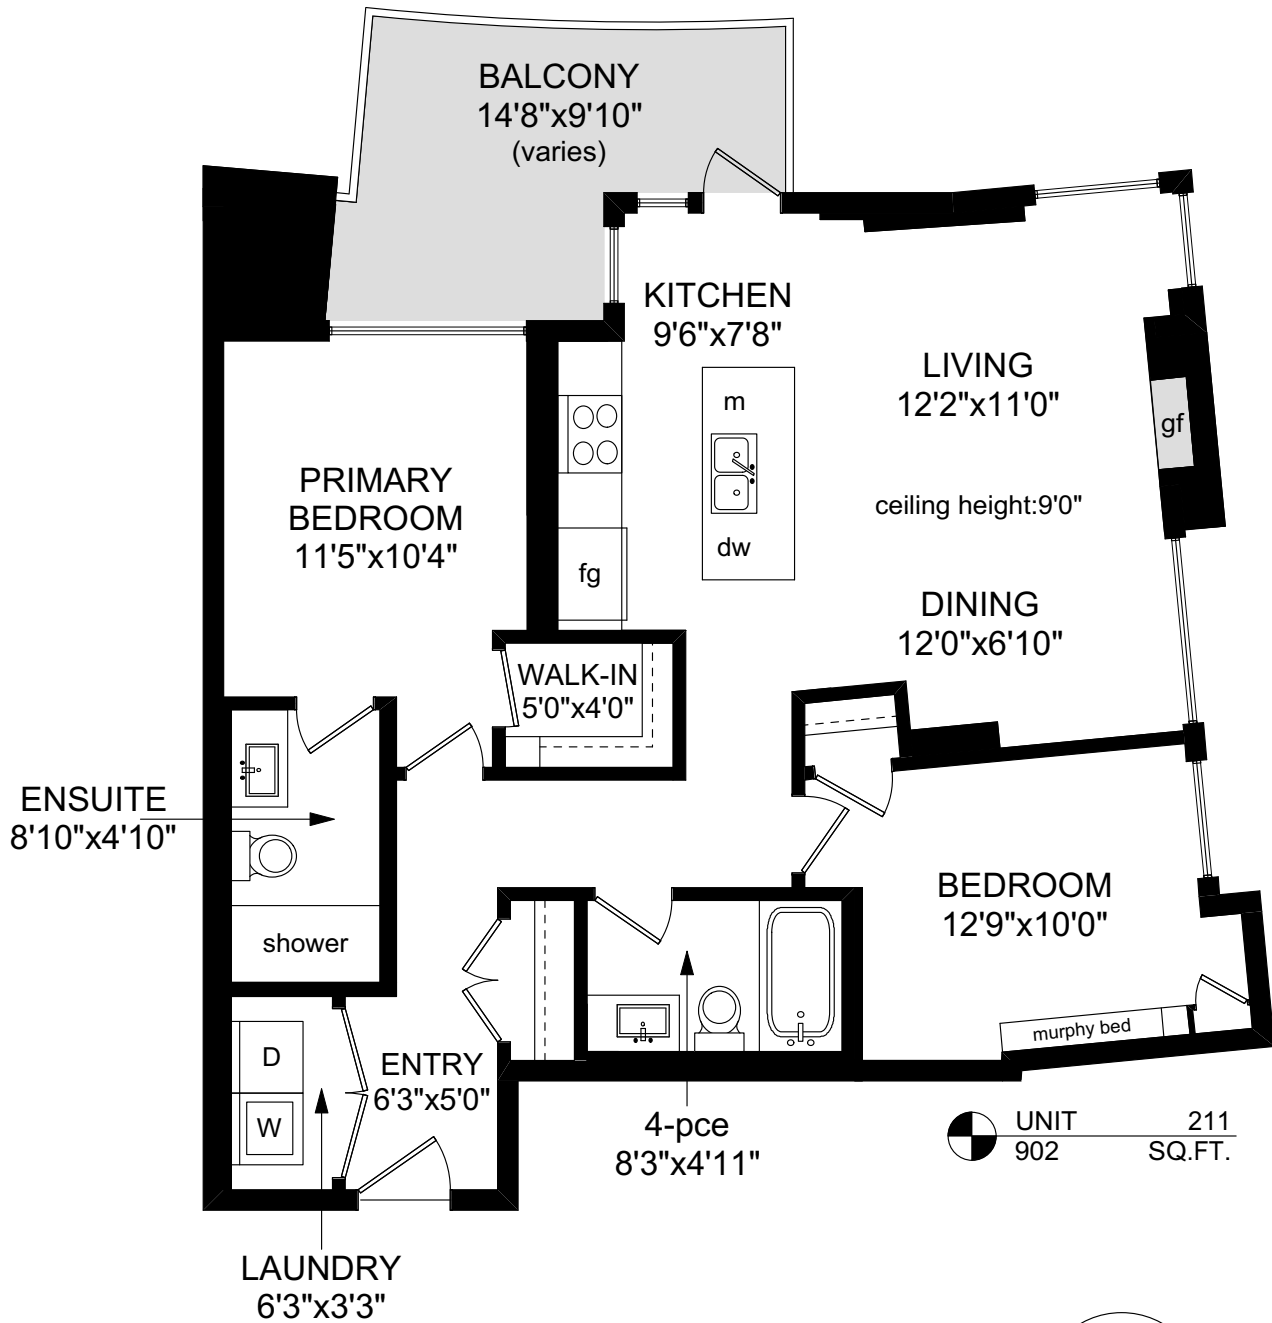

211 - 1201 FORT STREET

UNIT 211
902 SQ.FT.

NOTE: The room name labels/sizes are for viewing reference only. They are not to be used for calculating total square footage.

	FINISHED SQ. FT.	UNFINISHED SQ. FT.	TOTAL SQ. FT.
UNIT 211	902	0	902
TOTAL (strata lot)	902	0	902
BALCONY	0	112	112

PREPARED FOR THE EXCLUSIVE USE OF
MEGAN O'LEARY OF NEWPORT REALTY

MEASURED ON: 10/29/24
DRAWING FILE: 19031

Tafe Measure VICTORIA, B.C.
Ph.2508838894
www.tafemeasure.com