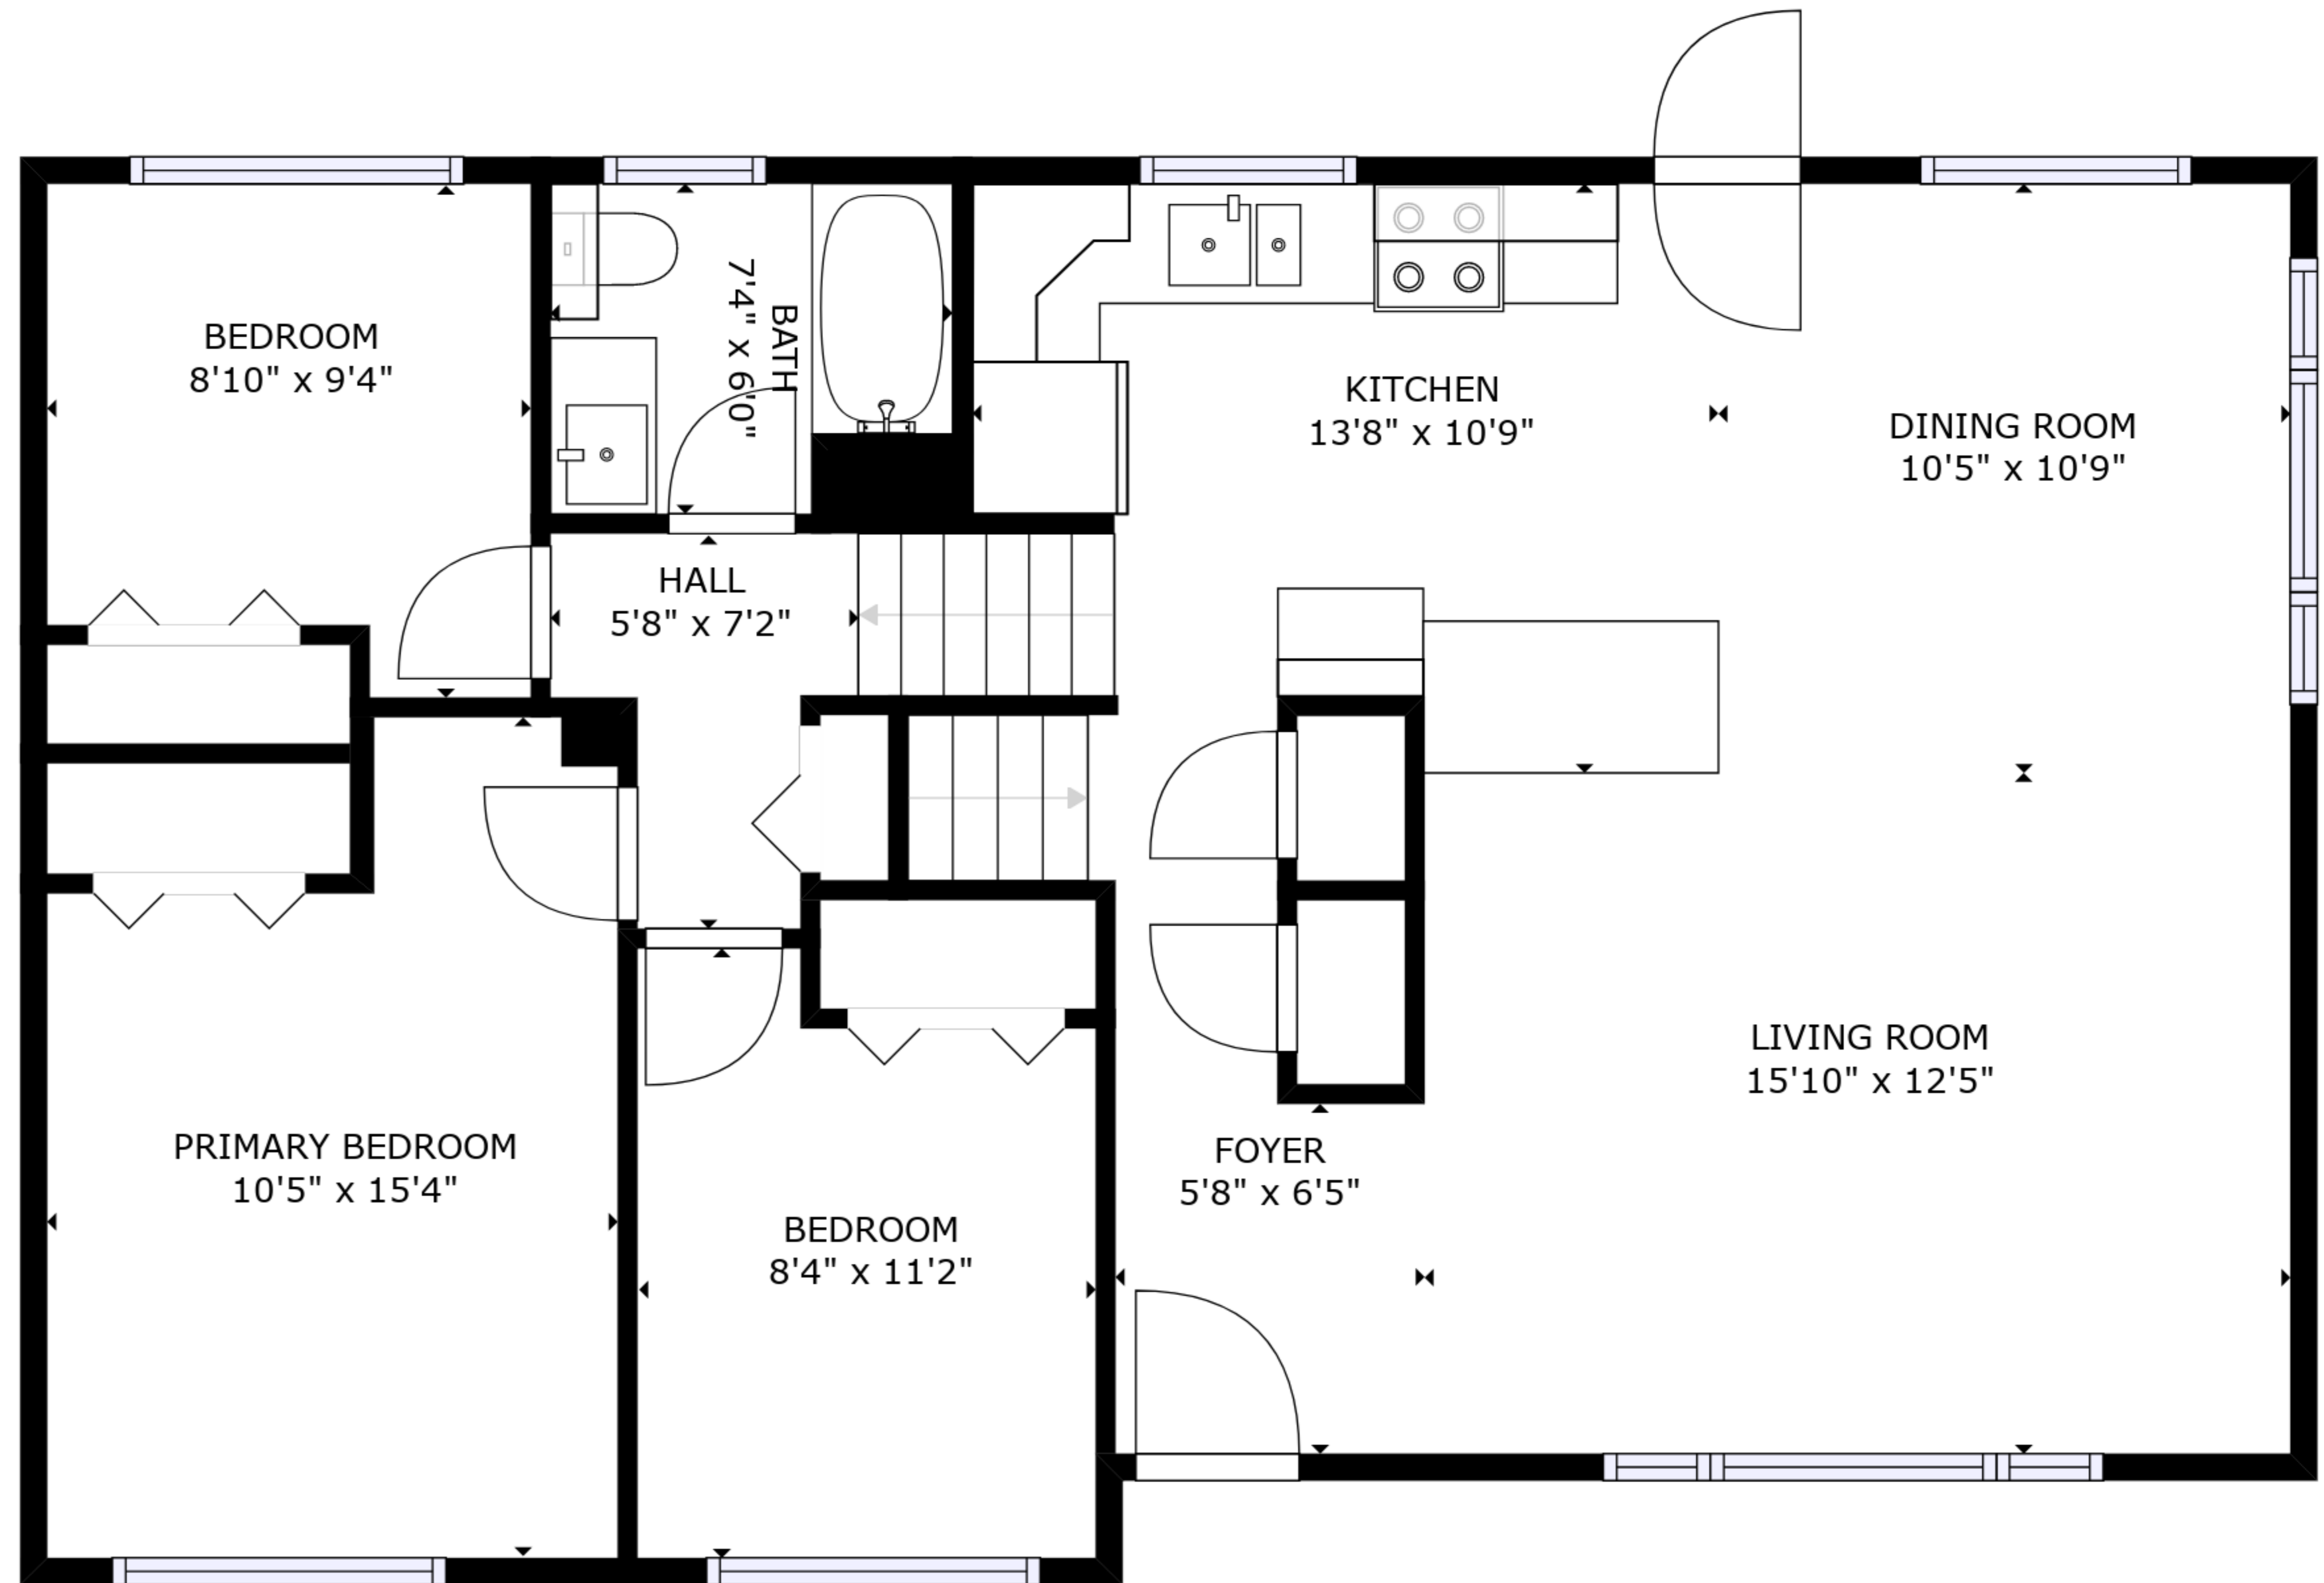

FLOOR 1

FLOOR 2

GROSS INTERNAL AREA
 FLOOR 1: 421 sq. ft, FLOOR 2: 988 sq. ft
 TOTAL: 1410 sq. ft

SIZES AND DIMENSIONS ARE APPROXIMATE, ACTUAL MAY VARY.