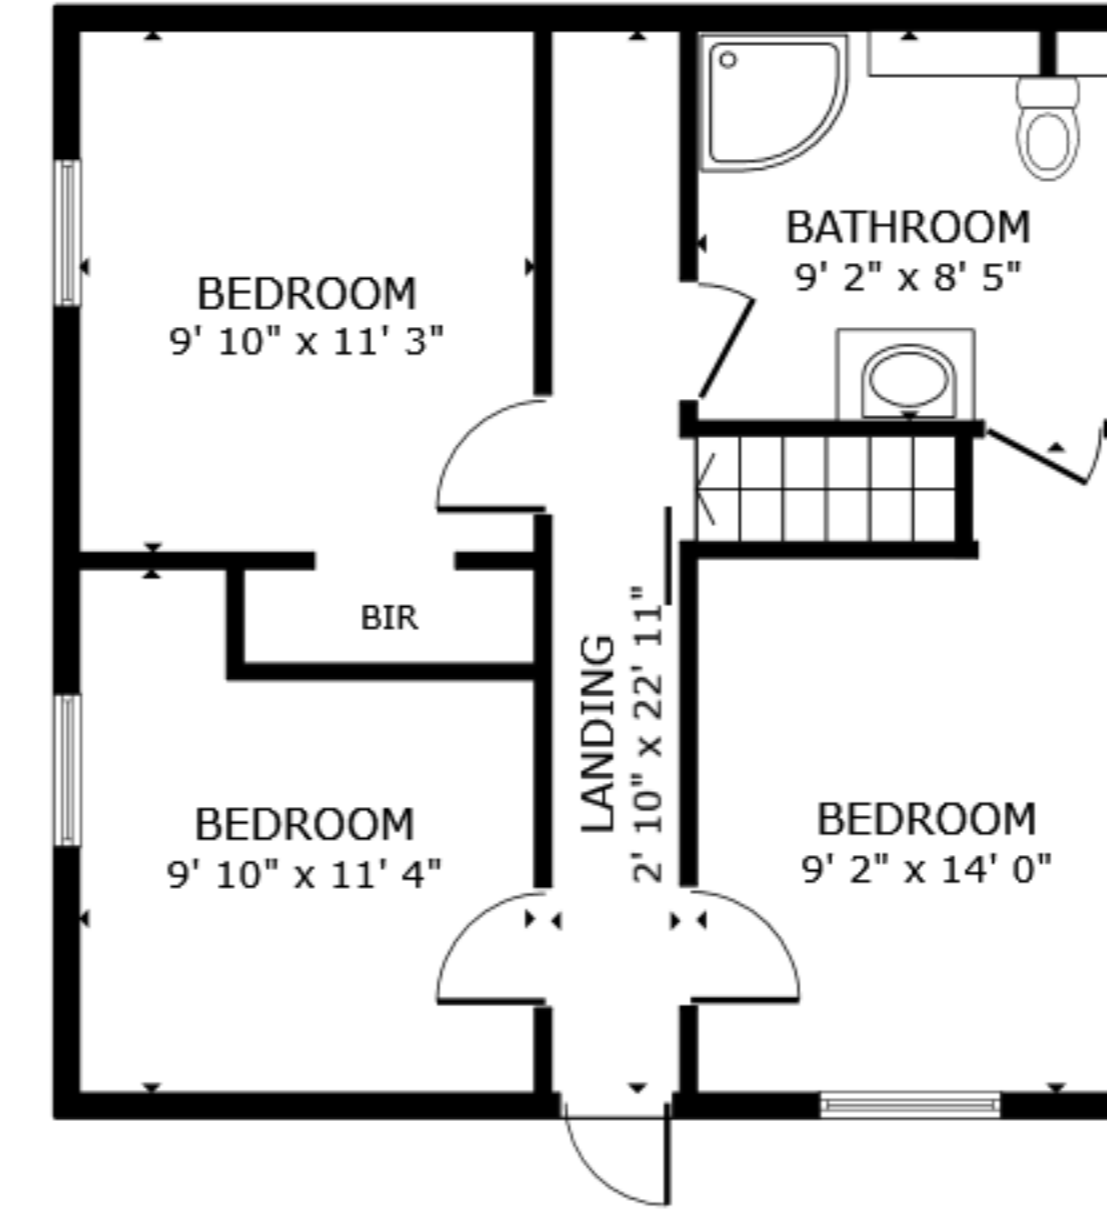

FLOOR 1

FLOOR 2

GROSS INTERNAL AREA
 FLOOR 1 2,063 sq.ft. FLOOR 2 1,018 sq.ft.
 TOTAL : 3,080 sq.ft.

SIZES AND DIMENSIONS ARE APPROXIMATE, ACTUAL MAY VARY.