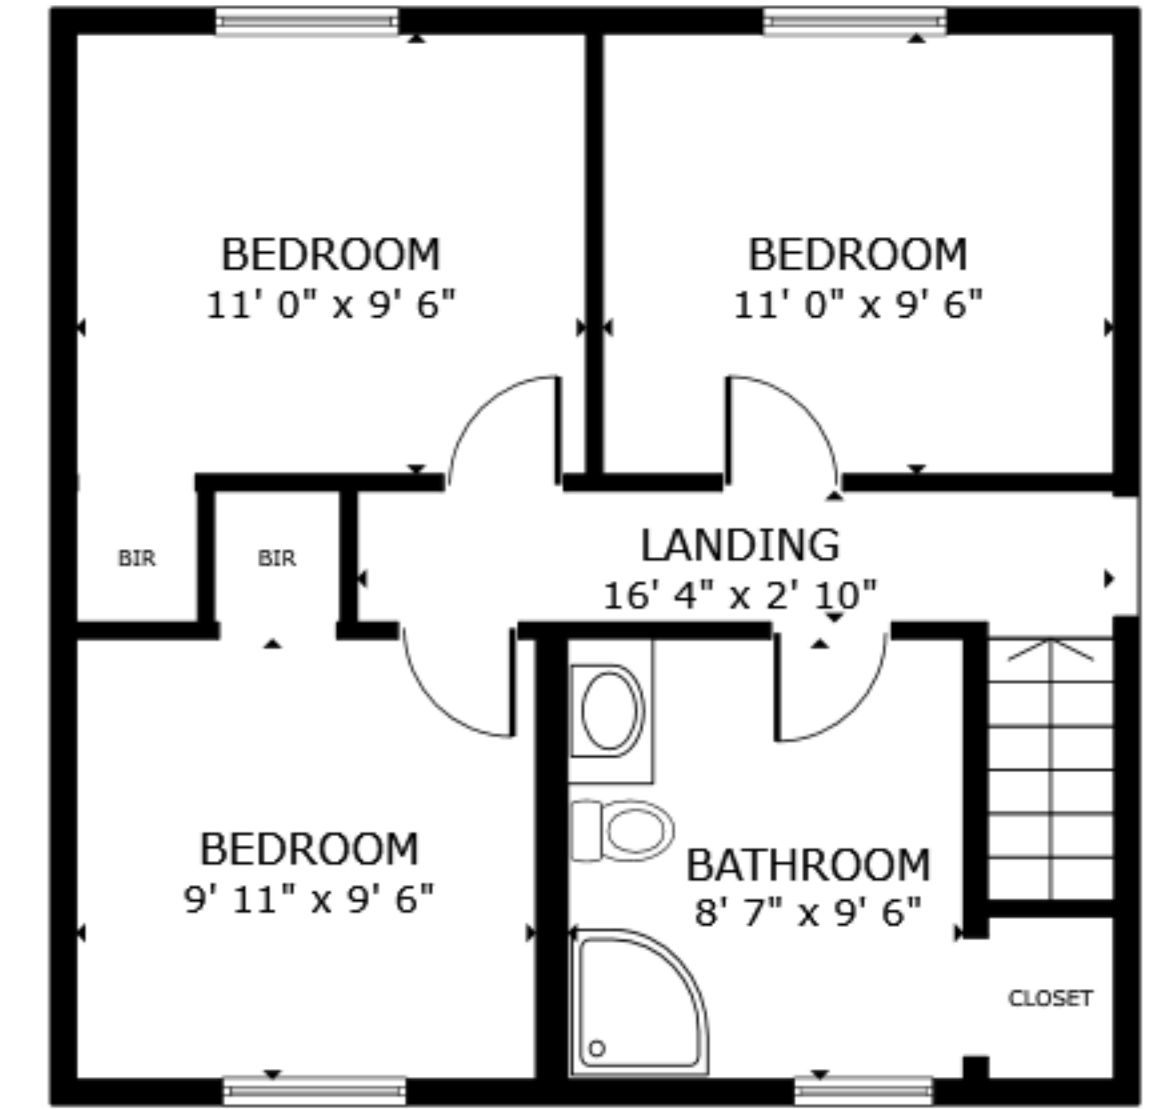

FLOOR 1

FLOOR 2

GROSS INTERNAL AREA
 FLOOR 1 2,063 sq.ft. FLOOR 2 1,018 sq.ft.
 TOTAL : 3,080 sq.ft.

SIZES AND DIMENSIONS ARE APPROXIMATE, ACTUAL MAY VARY.