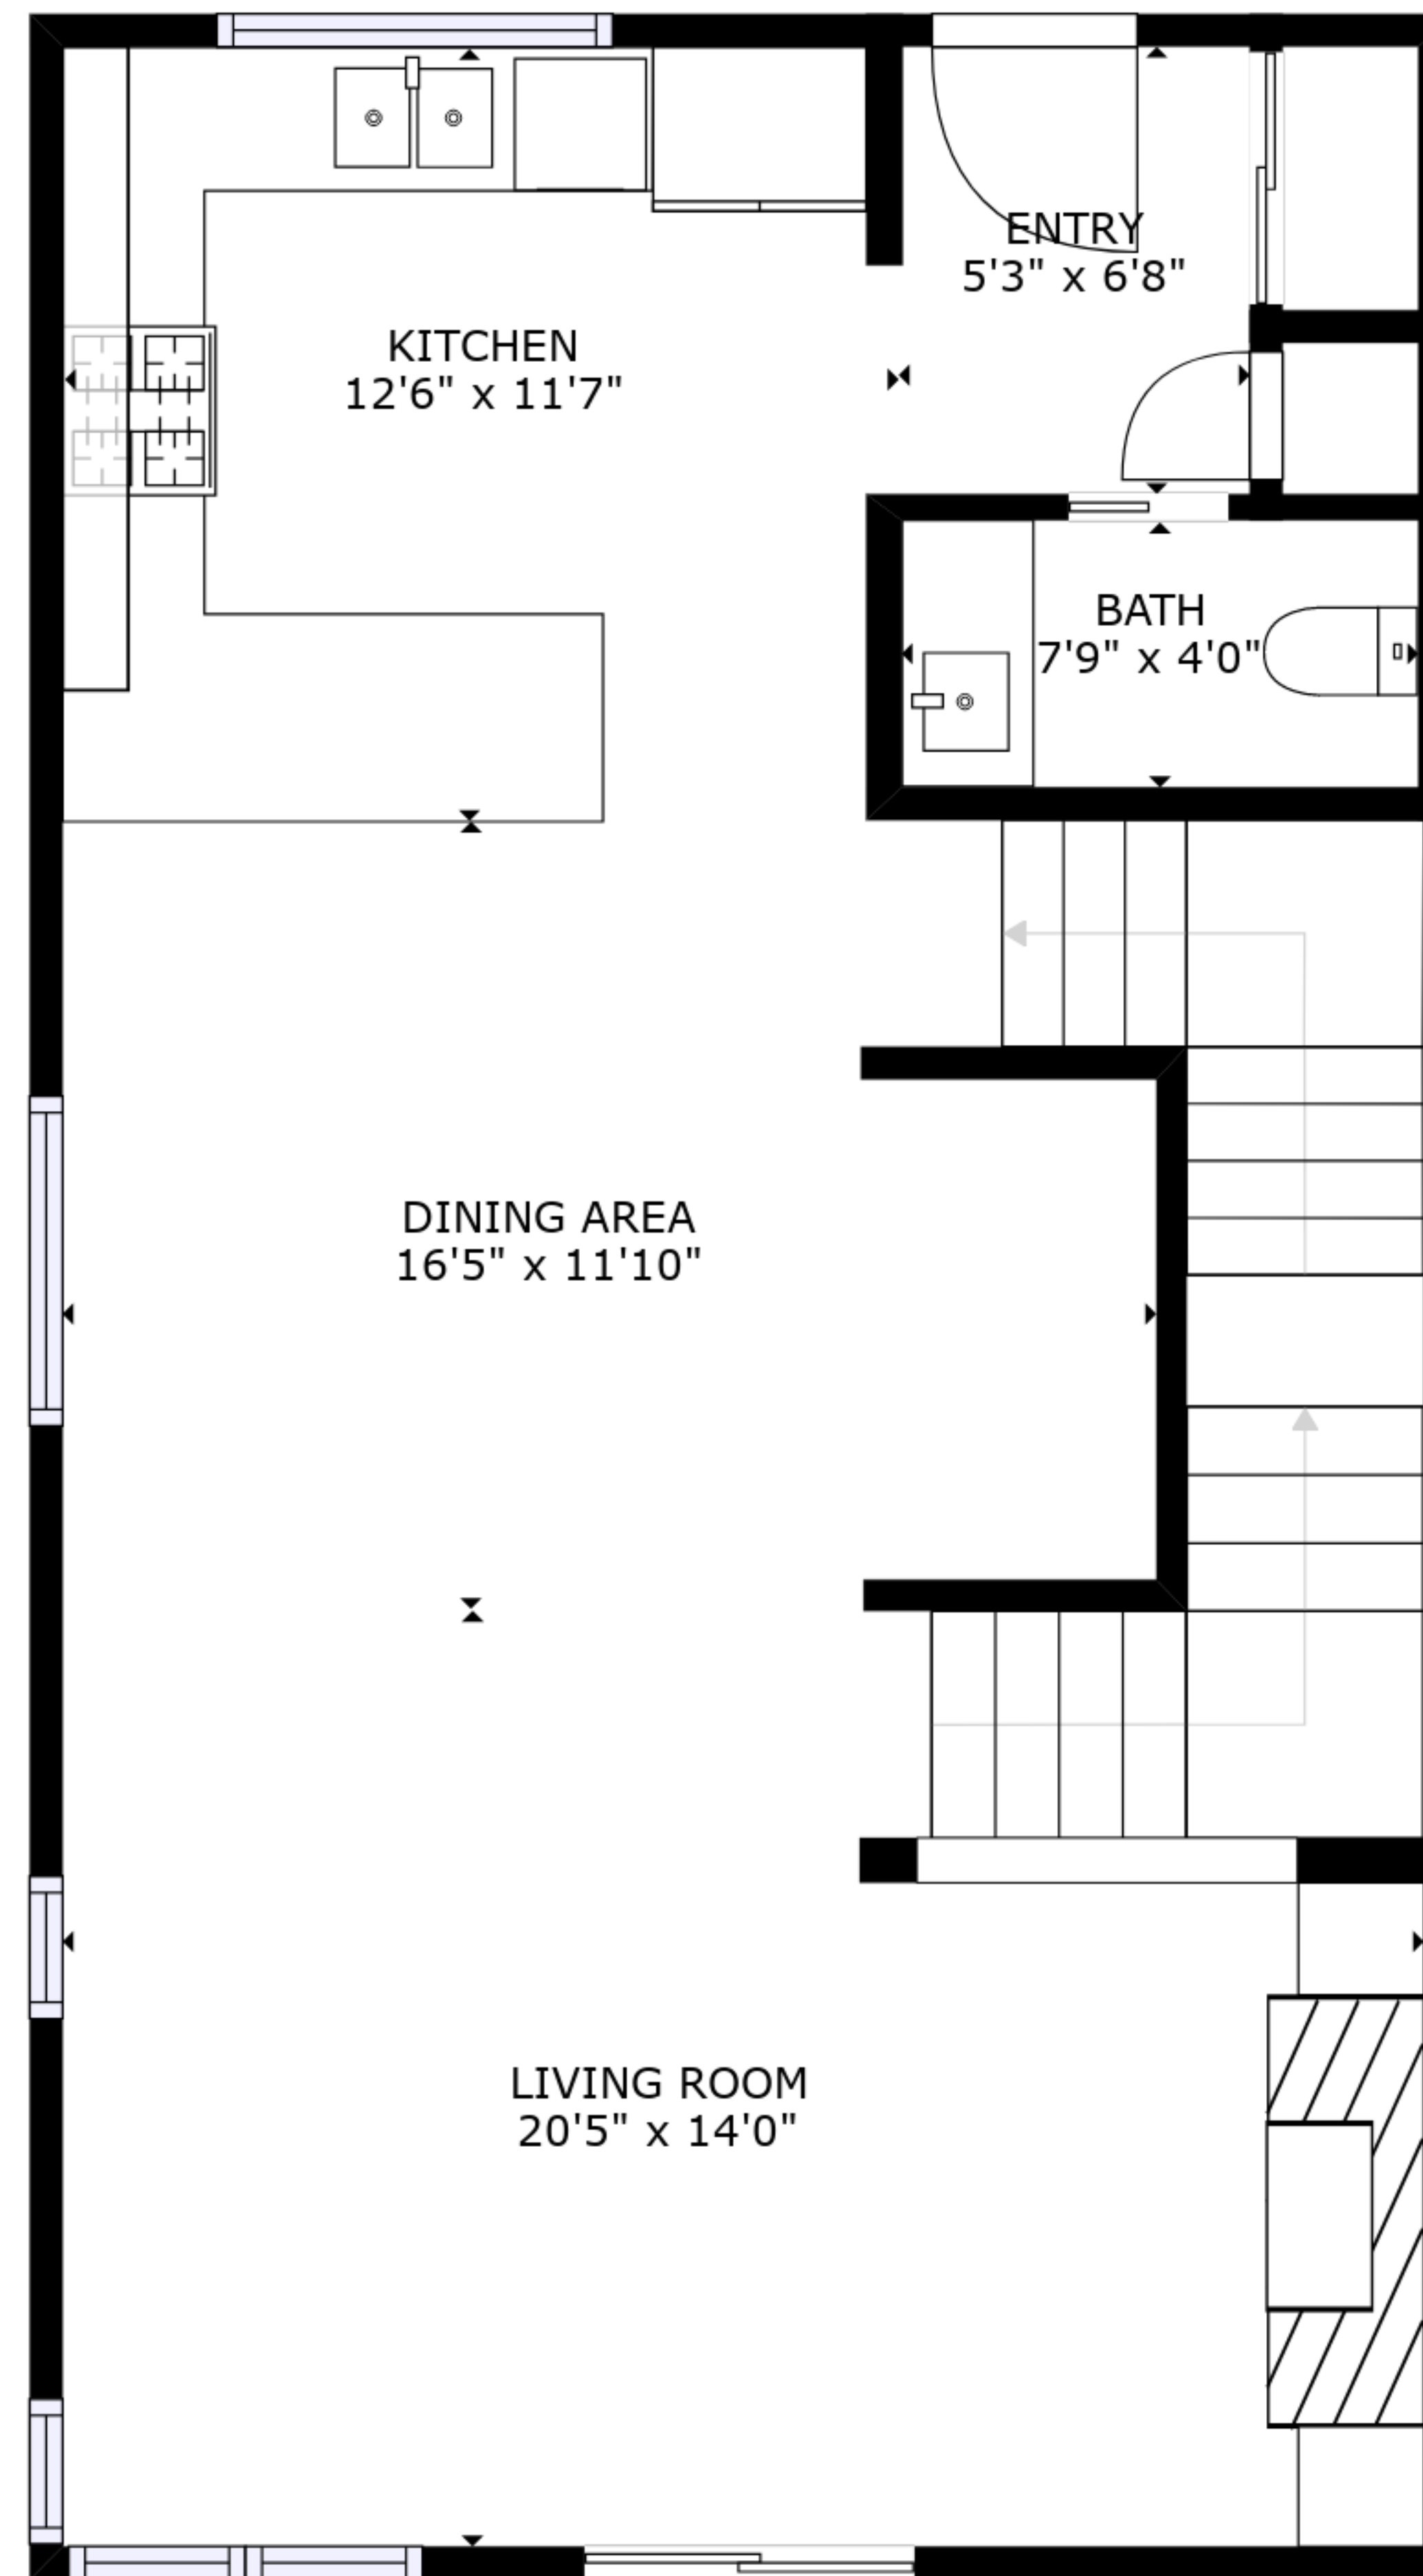

FLOOR 1

FLOOR 2

FLOOR 3

GROSS INTERNAL AREA  
 FLOOR 1: 206 sq. ft, FLOOR 2: 764 sq. ft  
 FLOOR 3: 758 sq. ft, EXCLUDED AREAS:  
 GARAGE: 481 sq. ft  
 TOTAL: 1627 sq. ft

SIZES AND DIMENSIONS ARE APPROXIMATE, ACTUAL MAY VARY.