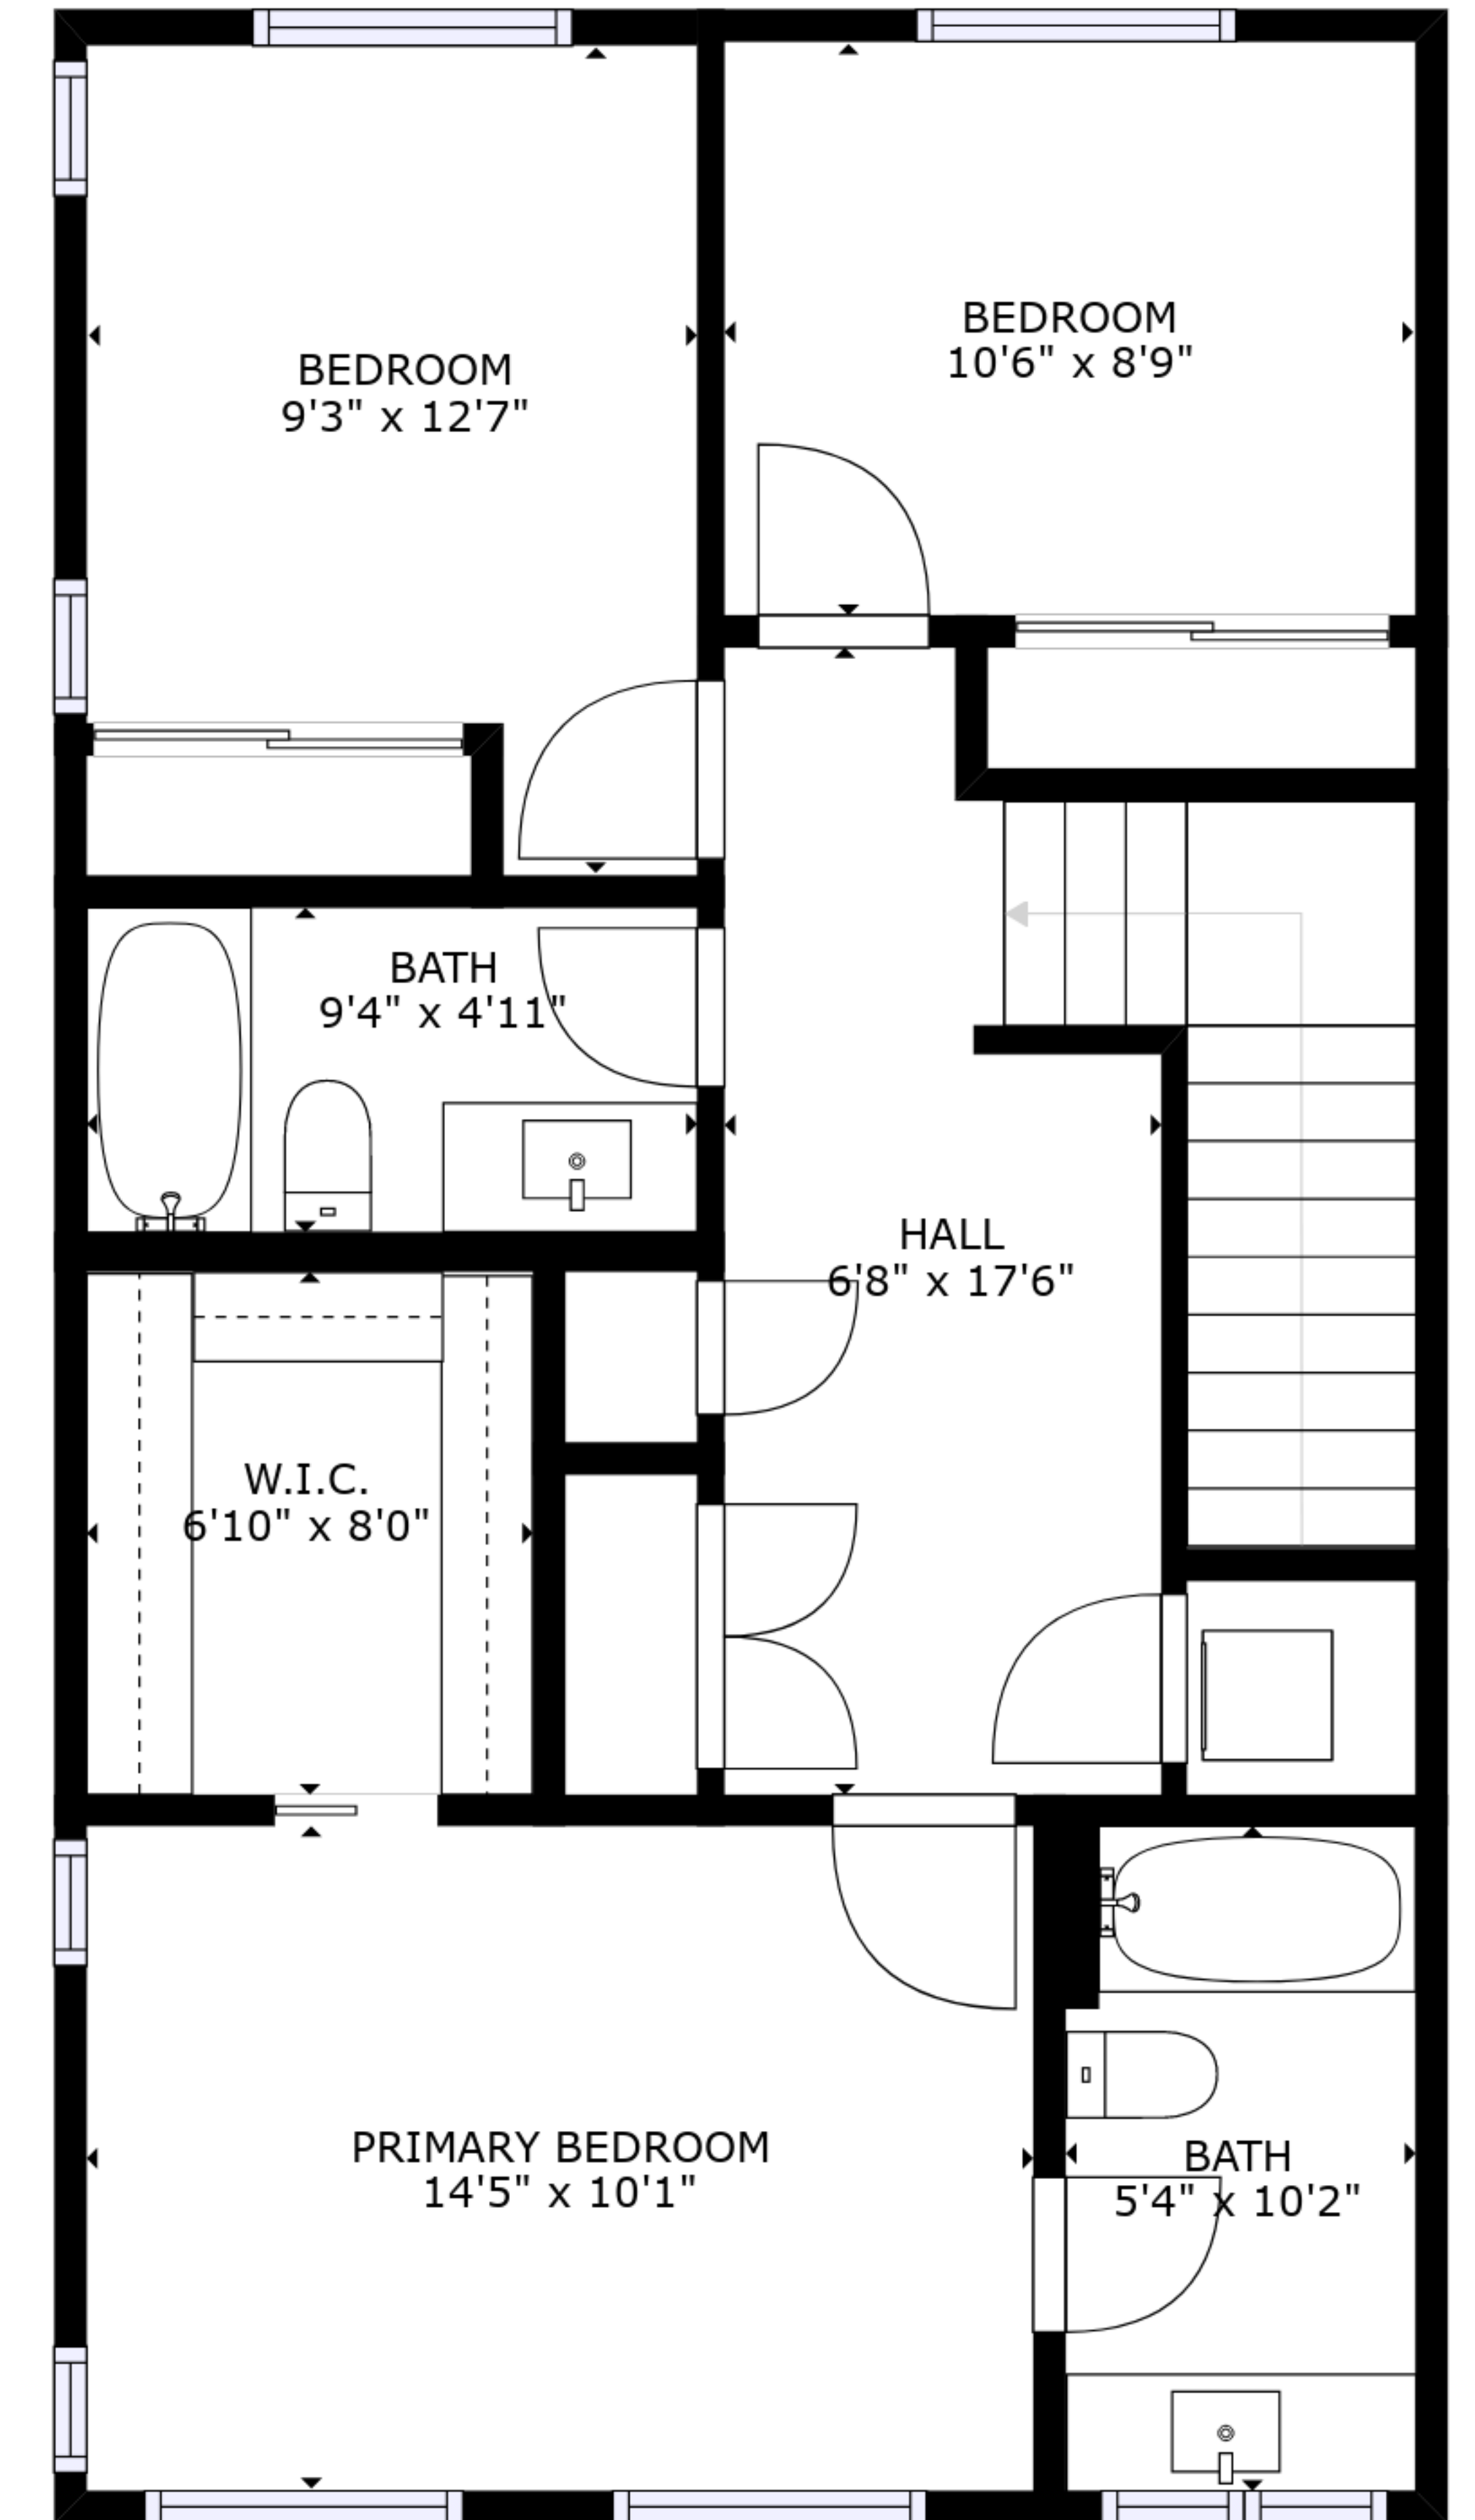

FLOOR 1

FLOOR 2

FLOOR 3

GROSS INTERNAL AREA  
 FLOOR 1: 206 sq. ft, FLOOR 2: 764 sq. ft  
 FLOOR 3: 758 sq. ft, EXCLUDED AREAS:  
 GARAGE: 481 sq. ft  
 TOTAL: 1627 sq. ft

SIZES AND DIMENSIONS ARE APPROXIMATE, ACTUAL MAY VARY.