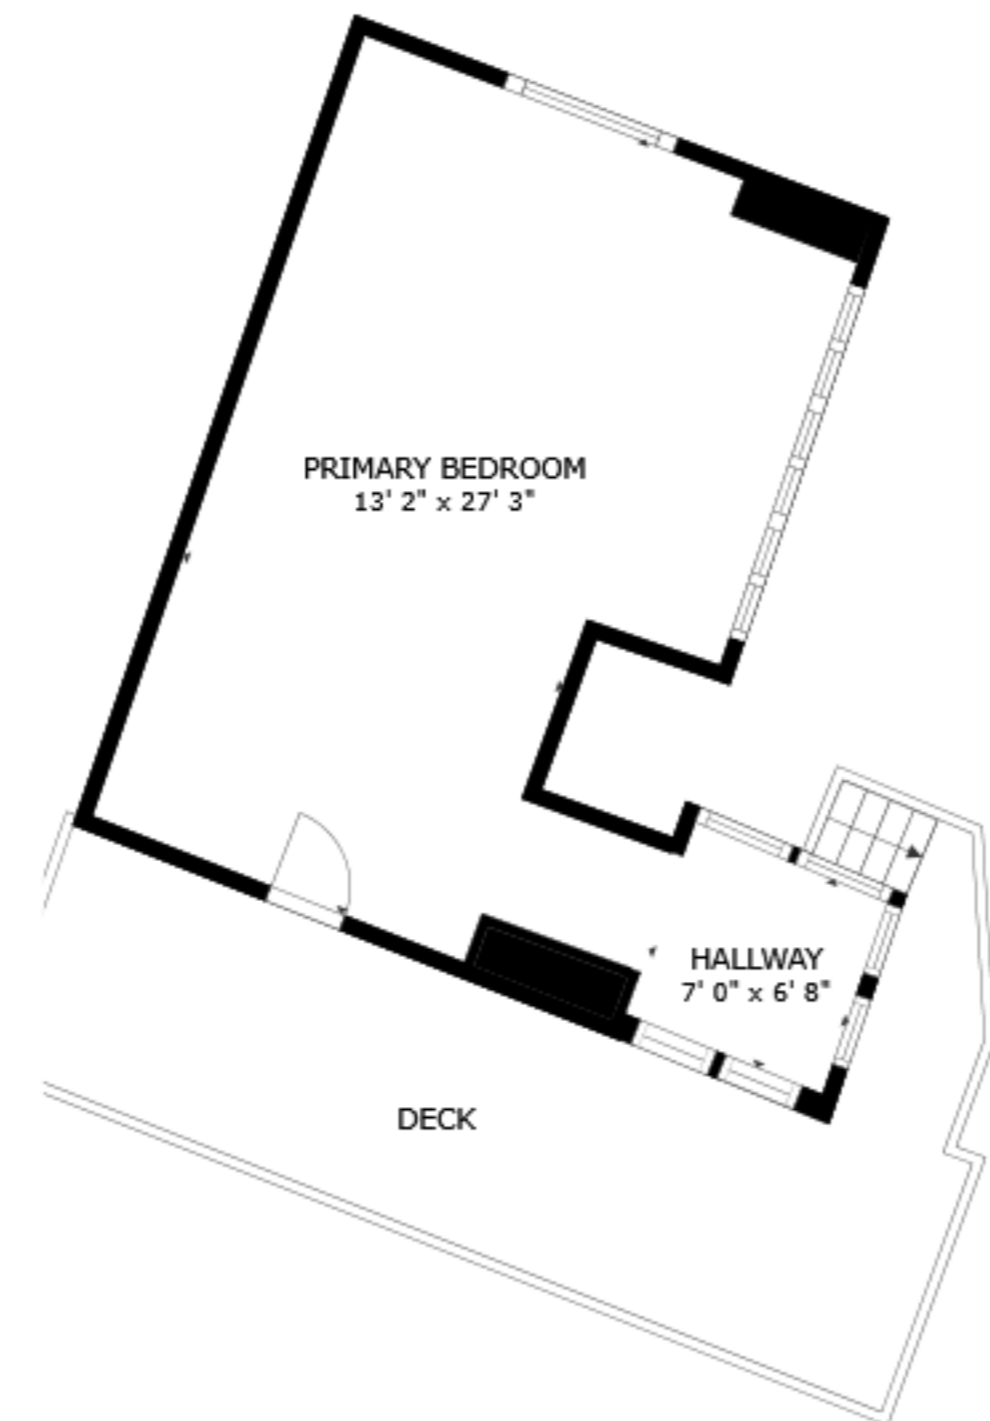

FLOOR 1

FLOOR 2

GROSS INTERNAL AREA
 FLOOR 1 1,870 sq.ft. FLOOR 2 1,862 sq.ft.
 EXCLUDED AREAS : PATIO 148 sq.ft. PATIO 390 sq.ft. DECK 300 sq.ft.
 TOTAL : 3,732 sq.ft.

SIZES AND DIMENSIONS ARE APPROXIMATE, ACTUAL MAY VARY.