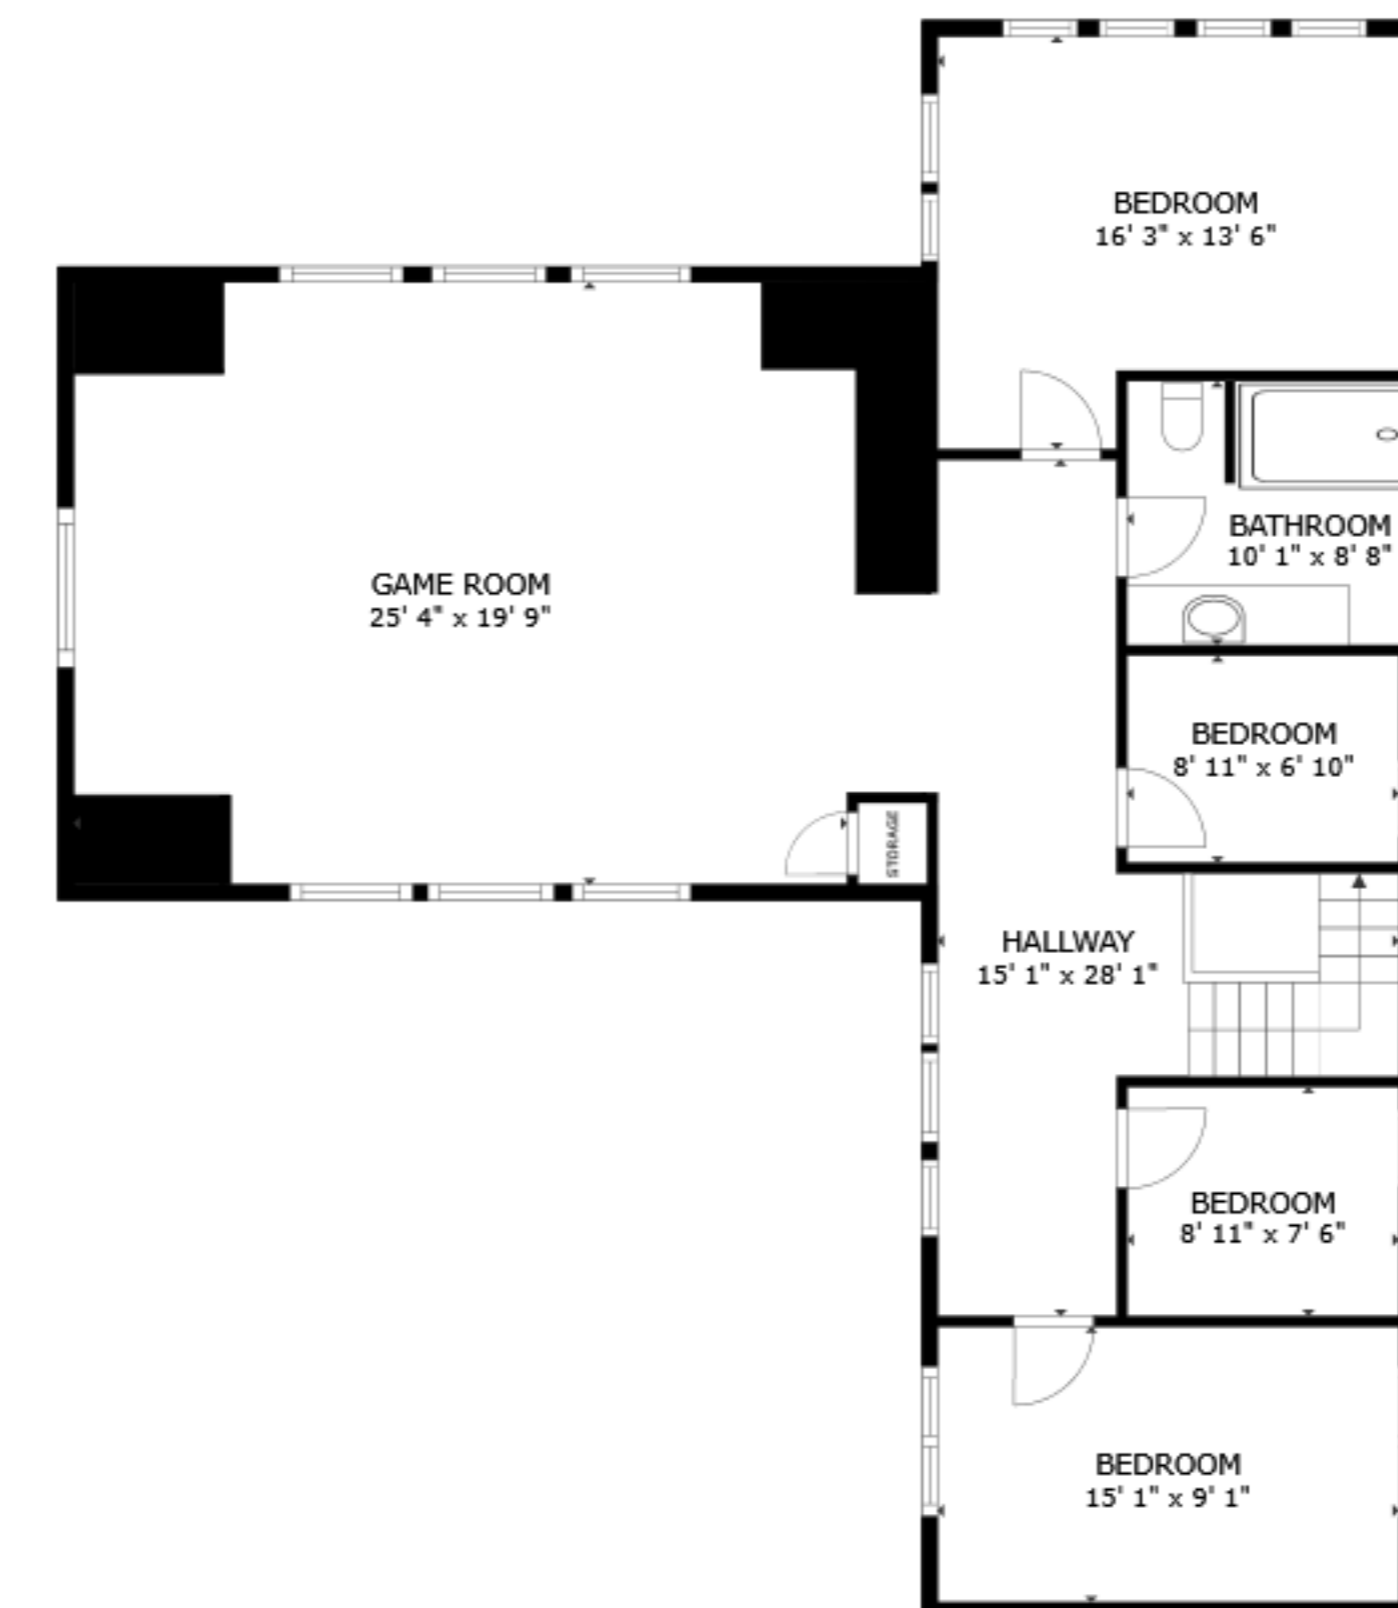

FLOOR 1

FLOOR 2

GROSS INTERNAL AREA
 FLOOR 1 1,870 sq.ft. FLOOR 2 1,862 sq.ft.
 EXCLUDED AREAS : PATIO 148 sq.ft. PATIO 390 sq.ft. DECK 300 sq.ft.
 TOTAL : 3,732 sq.ft.

SIZES AND DIMENSIONS ARE APPROXIMATE, ACTUAL MAY VARY.