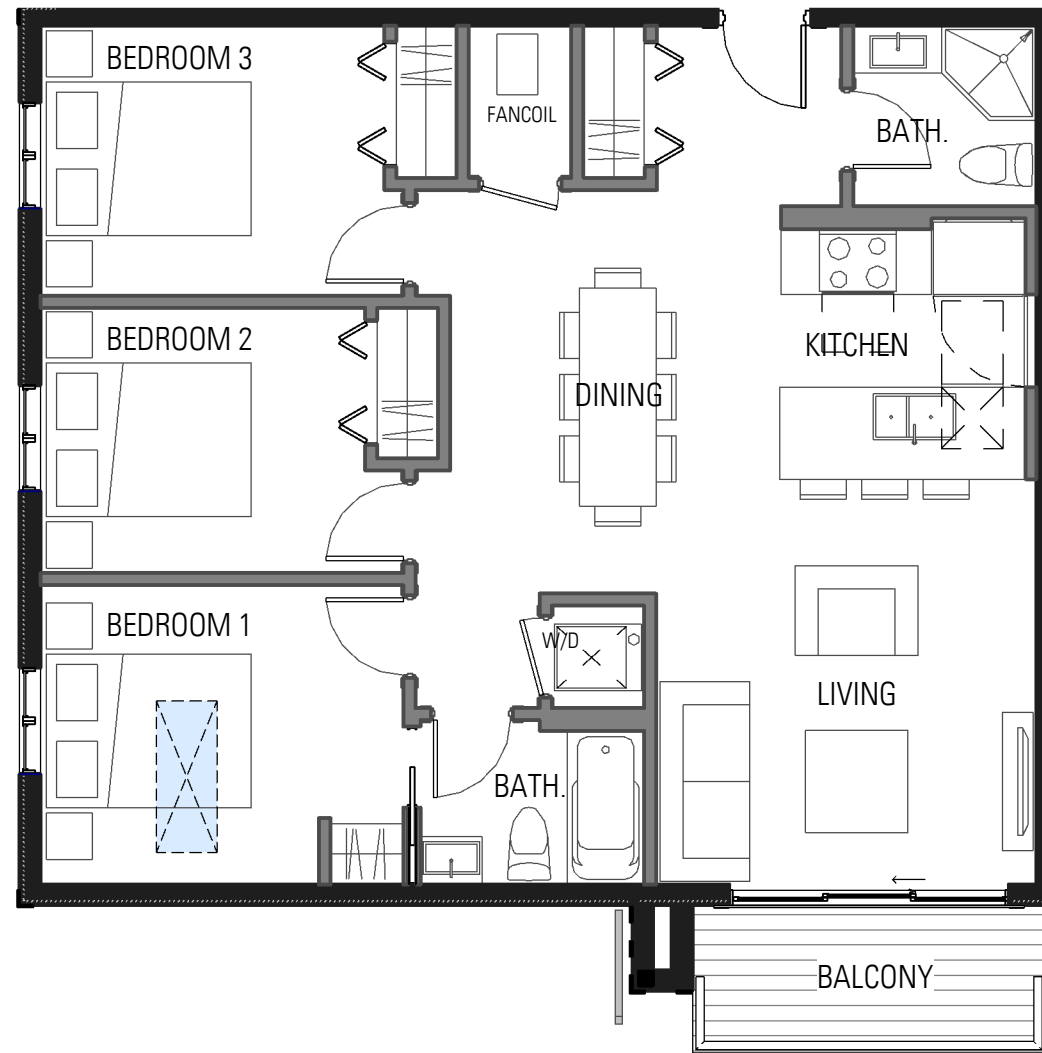

UNIT 101	76.9 m²	827 ft²
UNIT 102	57.0 m²	614 ft²
UNIT 103	57.0 m²	614 ft²
UNIT 104	78.0 m²	839 ft²
UNIT 105	87.1 m²	938 ft²
UNIT 106	56.9 m²	612 ft²
UNIT 107	56.9 m²	612 ft²
UNIT 108	82.4 m²	887 ft²
UNIT 109	64.3 m²	692 ft²
UNIT 201	77.8 m²	837 ft²
UNIT 202	76.6 m²	825 ft²
UNIT 203	56.9 m²	612 ft²
UNIT 204	56.9 m²	612 ft²
UNIT 205	79.4 m²	854 ft²
UNIT 206	89.7 m²	966 ft²
UNIT 207	56.8 m²	611 ft²
UNIT 208	56.8 m²	611 ft²
UNIT 209	82.3 m²	886 ft²
UNIT 210	81.0 m²	872 ft²
UNIT 301	77.8 m²	838 ft²
UNIT 302	76.6 m²	825 ft²
UNIT 303	56.9 m²	612 ft²
UNIT 304	56.9 m²	612 ft²
UNIT 305	79.4 m²	854 ft²
UNIT 306	89.8 m²	967 ft²
UNIT 307	56.9 m²	612 ft²
UNIT 308	56.9 m²	612 ft²
UNIT 309	82.4 m²	887 ft²
UNIT 310	81.2 m²	874 ft²
UNIT 401	59.9 m²	645 ft²
UNIT 402	71.4 m²	768 ft²
UNIT 403	68.7 m²	739 ft²
UNIT 404	69.8 m²	751 ft²
UNIT 405	85.3 m²	918 ft²

2400.1 m² 25,834 ft²

MOUNTAIN AVENUE GOLDFIELD

UNIT 306