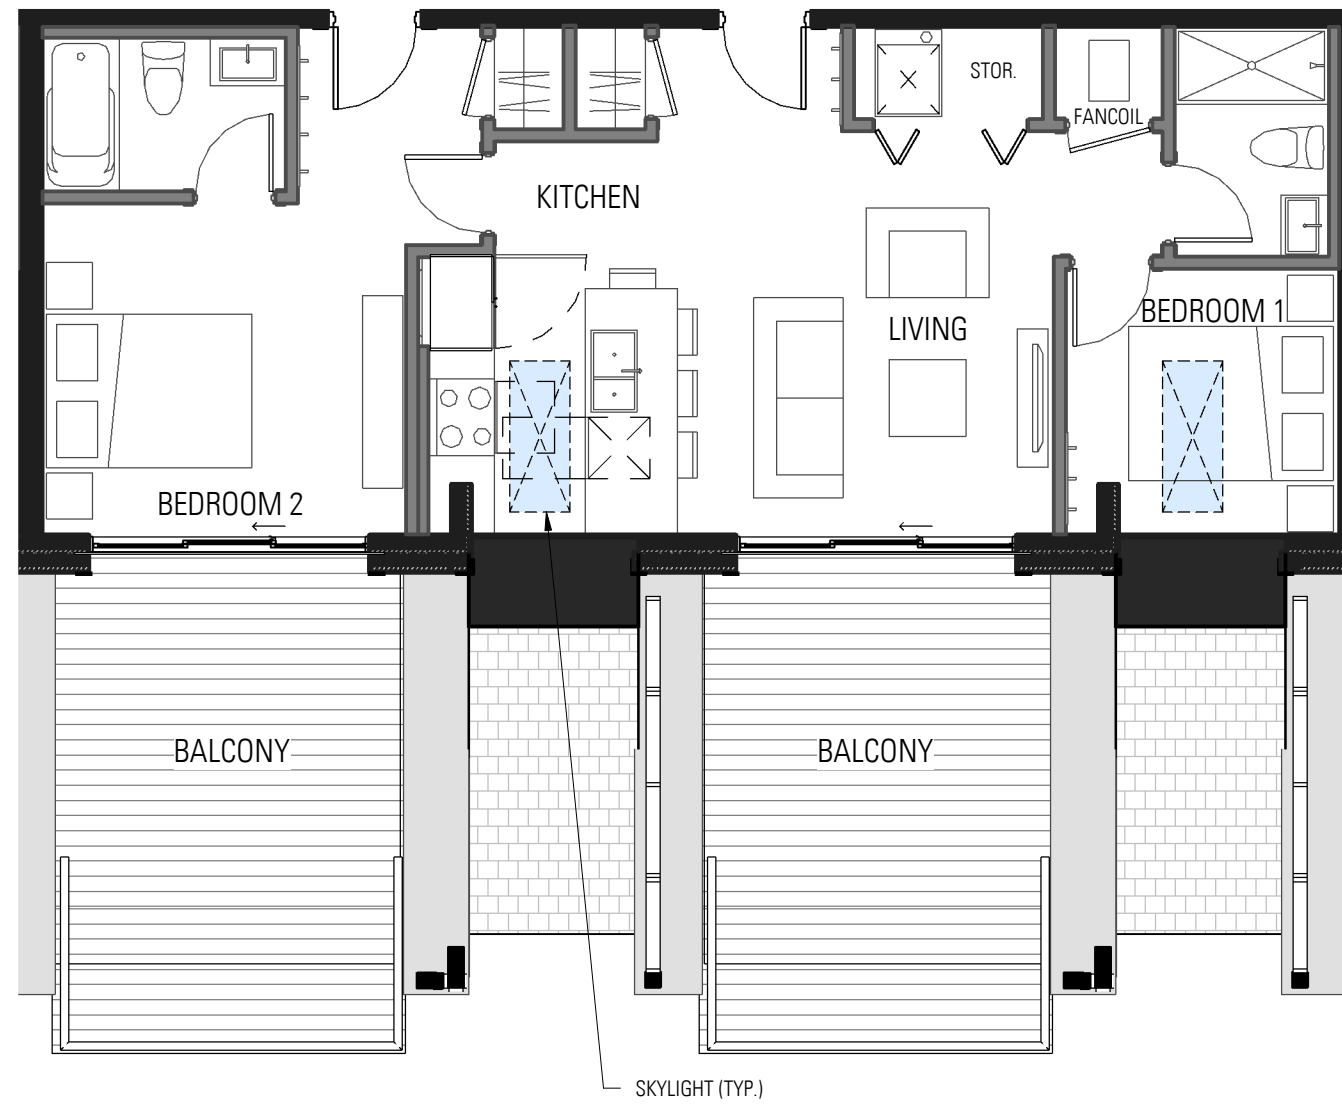

UNIT 101	76.9 m²	827 ft²
UNIT 102	57.0 m²	614 ft²
UNIT 103	57.0 m²	614 ft²
UNIT 104	78.0 m²	839 ft²
UNIT 105	87.1 m²	938 ft²
UNIT 106	56.9 m²	612 ft²
UNIT 107	56.9 m²	612 ft²
UNIT 108	82.4 m²	887 ft²
UNIT 109	64.3 m²	692 ft²
UNIT 201	77.8 m²	837 ft²
UNIT 202	76.6 m²	825 ft²
UNIT 203	56.9 m²	612 ft²
UNIT 204	56.9 m²	612 ft²
UNIT 205	79.4 m²	854 ft²
UNIT 206	89.7 m²	966 ft²
UNIT 207	56.8 m²	611 ft²
UNIT 208	56.8 m²	611 ft²
UNIT 209	82.3 m²	886 ft²
UNIT 210	81.0 m²	872 ft²
UNIT 301	77.8 m²	838 ft²
UNIT 302	76.6 m²	825 ft²
UNIT 303	56.9 m²	612 ft²
UNIT 304	56.9 m²	612 ft²
UNIT 305	79.4 m²	854 ft²
UNIT 306	89.8 m²	967 ft²
UNIT 307	56.9 m²	612 ft²
UNIT 308	56.9 m²	612 ft²
UNIT 309	82.4 m²	887 ft²
UNIT 310	81.2 m²	874 ft²
UNIT 401	59.9 m²	645 ft²
UNIT 402	71.4 m²	768 ft²
UNIT 403	68.7 m²	739 ft²
UNIT 404	69.8 m²	751 ft²
UNIT 405	85.3 m²	918 ft²

2400.1 m² 25,834 ft²

MOUNTAIN AVENUE GOLDFIELD

UNIT 404