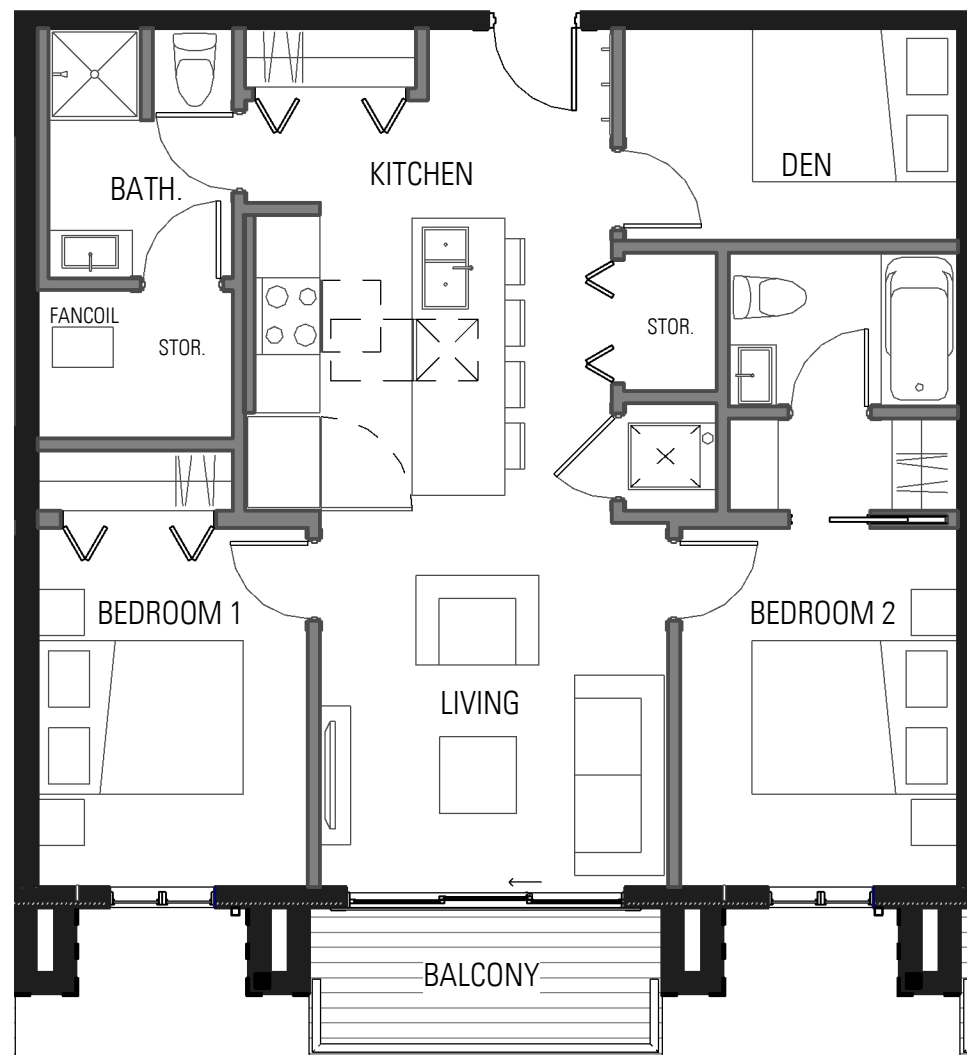

UNIT 101	76.9 m²	827 ft²
UNIT 102	57.0 m²	614 ft²
UNIT 103	57.0 m²	614 ft²
UNIT 104	78.0 m²	839 ft²
UNIT 105	87.1 m²	938 ft²
UNIT 106	56.9 m²	612 ft²
UNIT 107	56.9 m²	612 ft²
UNIT 108	82.4 m²	887 ft²
UNIT 109	64.3 m²	692 ft²
UNIT 201	77.8 m²	837 ft²
UNIT 202	76.6 m²	825 ft²
UNIT 203	56.9 m²	612 ft²
UNIT 204	56.9 m²	612 ft²
UNIT 205	79.4 m²	854 ft²
UNIT 206	89.7 m²	966 ft²
UNIT 207	56.8 m²	611 ft²
UNIT 208	56.8 m²	611 ft²
UNIT 209	82.3 m²	886 ft²
UNIT 210	81.0 m²	872 ft²
UNIT 301	77.8 m²	838 ft²
UNIT 302	76.6 m²	825 ft²
UNIT 303	56.9 m²	612 ft²
UNIT 304	56.9 m²	612 ft²
UNIT 305	79.4 m²	854 ft²
UNIT 306	89.8 m²	967 ft²
UNIT 307	56.9 m²	612 ft²
UNIT 308	56.9 m²	612 ft²
UNIT 309	82.4 m²	887 ft²
UNIT 310	81.2 m²	874 ft²
UNIT 401	59.9 m²	645 ft²
UNIT 402	71.4 m²	768 ft²
UNIT 403	68.7 m²	739 ft²
UNIT 404	69.8 m²	751 ft²
UNIT 405	85.3 m²	918 ft²

2400.1 m² 25,834 ft²

MOUNTAIN AVENUE GOLDFIELD

UNIT 309