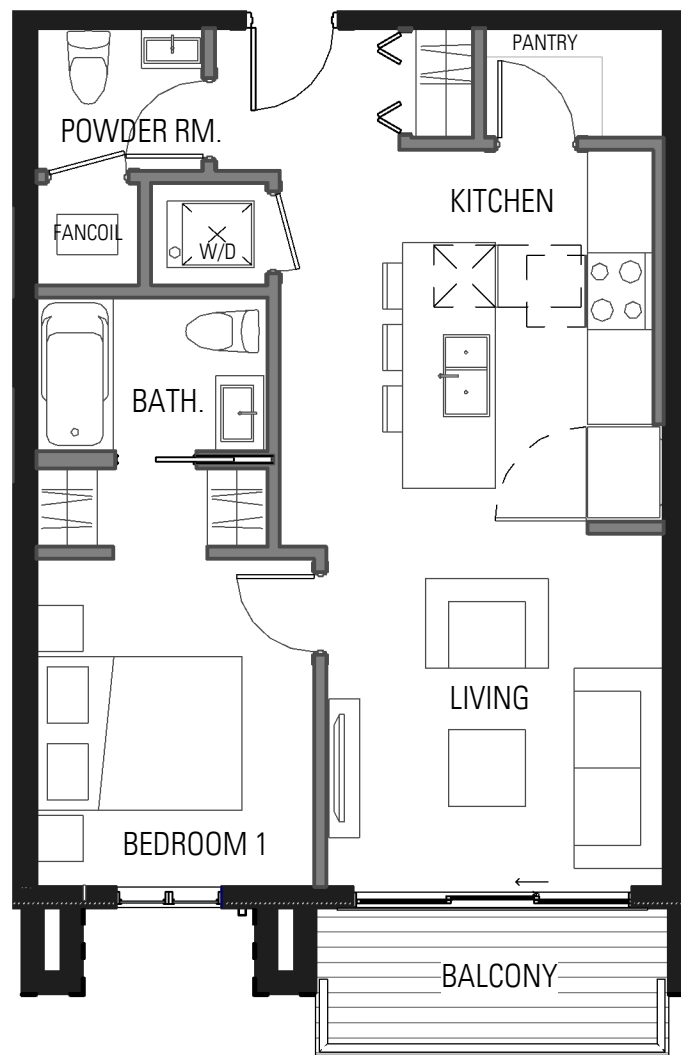

UNIT 101	76.9 m²	827 ft²
UNIT 102	57.0 m²	614 ft²
UNIT 103	57.0 m²	614 ft²
UNIT 104	78.0 m²	839 ft²
UNIT 105	87.1 m²	938 ft²
UNIT 106	56.9 m²	612 ft²
UNIT 107	56.9 m²	612 ft²
UNIT 108	82.4 m²	887 ft²
UNIT 109	64.3 m²	692 ft²
UNIT 201	77.8 m²	837 ft²
UNIT 202	76.6 m²	825 ft²
UNIT 203	56.9 m²	612 ft²
UNIT 204	56.9 m²	612 ft²
UNIT 205	79.4 m²	854 ft²
UNIT 206	89.7 m²	966 ft²
UNIT 207	56.8 m²	611 ft²
UNIT 208	56.8 m²	611 ft²
UNIT 209	82.3 m²	886 ft²
UNIT 210	81.0 m²	872 ft²
UNIT 301	77.8 m²	838 ft²
UNIT 302	76.6 m²	825 ft²
UNIT 303	56.9 m²	612 ft²
UNIT 304	56.9 m²	612 ft²
UNIT 305	79.4 m²	854 ft²
UNIT 306	89.8 m²	967 ft²
UNIT 307	56.9 m²	612 ft²
UNIT 308	56.9 m²	612 ft²
UNIT 309	82.4 m²	887 ft²
UNIT 310	81.2 m²	874 ft²
UNIT 401	59.9 m²	645 ft²
UNIT 402	71.4 m²	768 ft²
UNIT 403	68.7 m²	739 ft²
UNIT 404	69.8 m²	751 ft²
UNIT 405	85.3 m²	918 ft²

2400.1 m² 25,834 ft²

MOUNTAIN AVENUE GOLDFIELD

UNIT 307