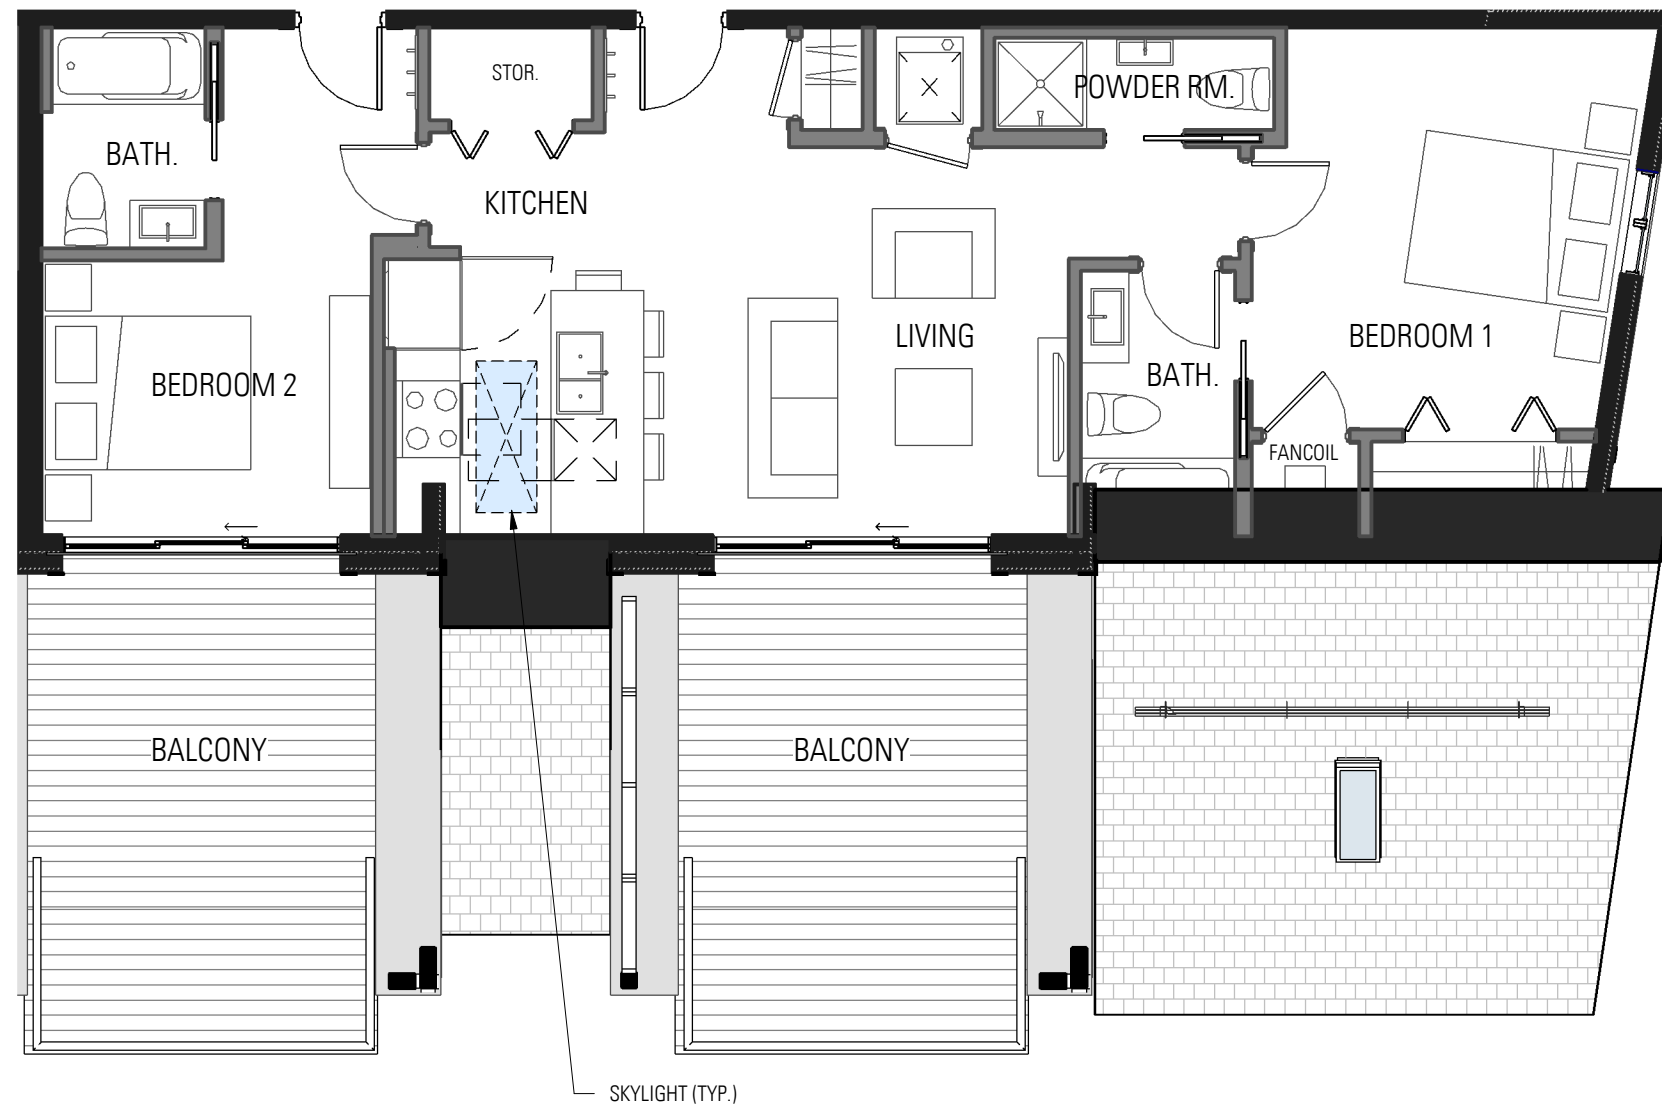

UNIT 101	76.9 m²	827 ft²
UNIT 102	57.0 m²	614 ft²
UNIT 103	57.0 m²	614 ft²
UNIT 104	78.0 m²	839 ft²
UNIT 105	87.1 m²	938 ft²
UNIT 106	56.9 m²	612 ft²
UNIT 107	56.9 m²	612 ft²
UNIT 108	82.4 m²	887 ft²
UNIT 109	64.3 m²	692 ft²
UNIT 201	77.8 m²	837 ft²
UNIT 202	76.6 m²	825 ft²
UNIT 203	56.9 m²	612 ft²
UNIT 204	56.9 m²	612 ft²
UNIT 205	79.4 m²	854 ft²
UNIT 206	89.7 m²	966 ft²
UNIT 207	56.8 m²	611 ft²
UNIT 208	56.8 m²	611 ft²
UNIT 209	82.3 m²	886 ft²
UNIT 210	81.0 m²	872 ft²
UNIT 301	77.8 m²	838 ft²
UNIT 302	76.6 m²	825 ft²
UNIT 303	56.9 m²	612 ft²
UNIT 304	56.9 m²	612 ft²
UNIT 305	79.4 m²	854 ft²
UNIT 306	89.8 m²	967 ft²
UNIT 307	56.9 m²	612 ft²
UNIT 308	56.9 m²	612 ft²
UNIT 309	82.4 m²	887 ft²
UNIT 310	81.2 m²	874 ft²
UNIT 401	59.9 m²	645 ft²
UNIT 402	71.4 m²	768 ft²
UNIT 403	68.7 m²	739 ft²
UNIT 404	69.8 m²	751 ft²
UNIT 405	85.3 m²	918 ft²

2400.1 m² 25,834 ft²

MOUNTAIN AVENUE GOLDLAND

UNIT 405