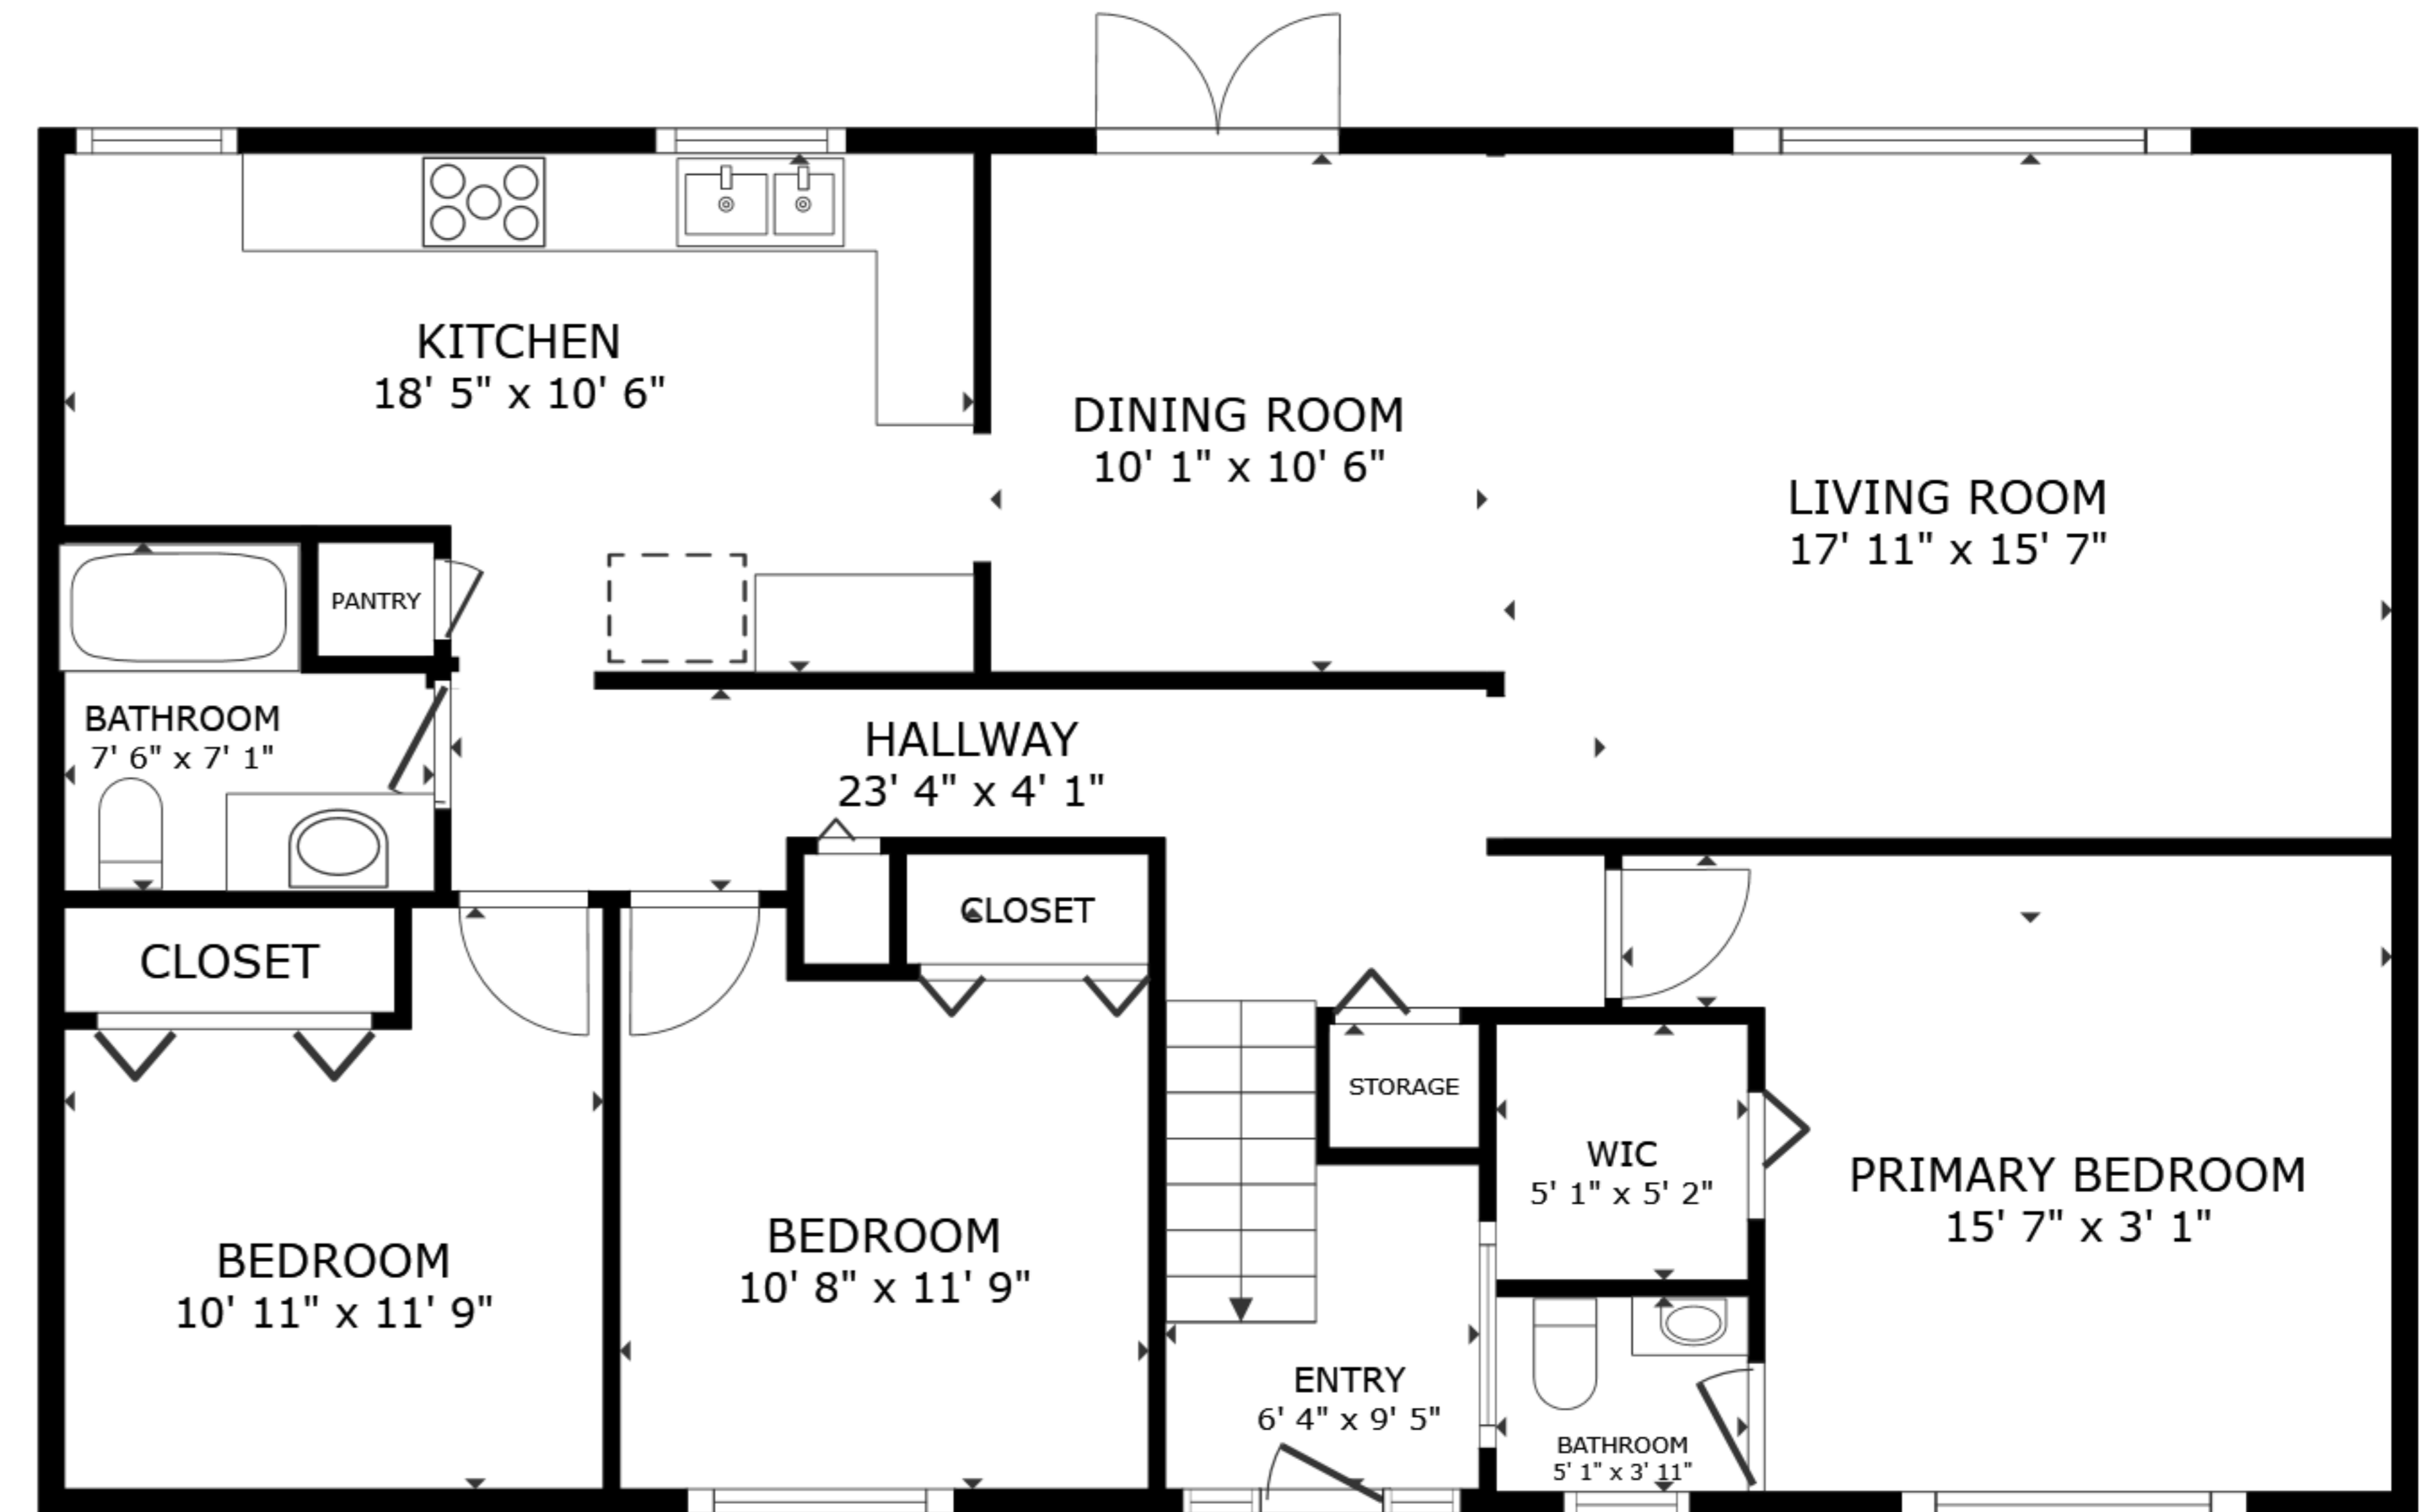

FLOOR 1

FLOOR 2

GROSS INTERNAL AREA
 FLOOR 1 943 sq.ft. FLOOR 2 1,270 sq.ft.
 TOTAL : 2,213 sq.ft.
 SIZES AND DIMENSIONS ARE APPROXIMATE, ACTUAL MAY VARY.