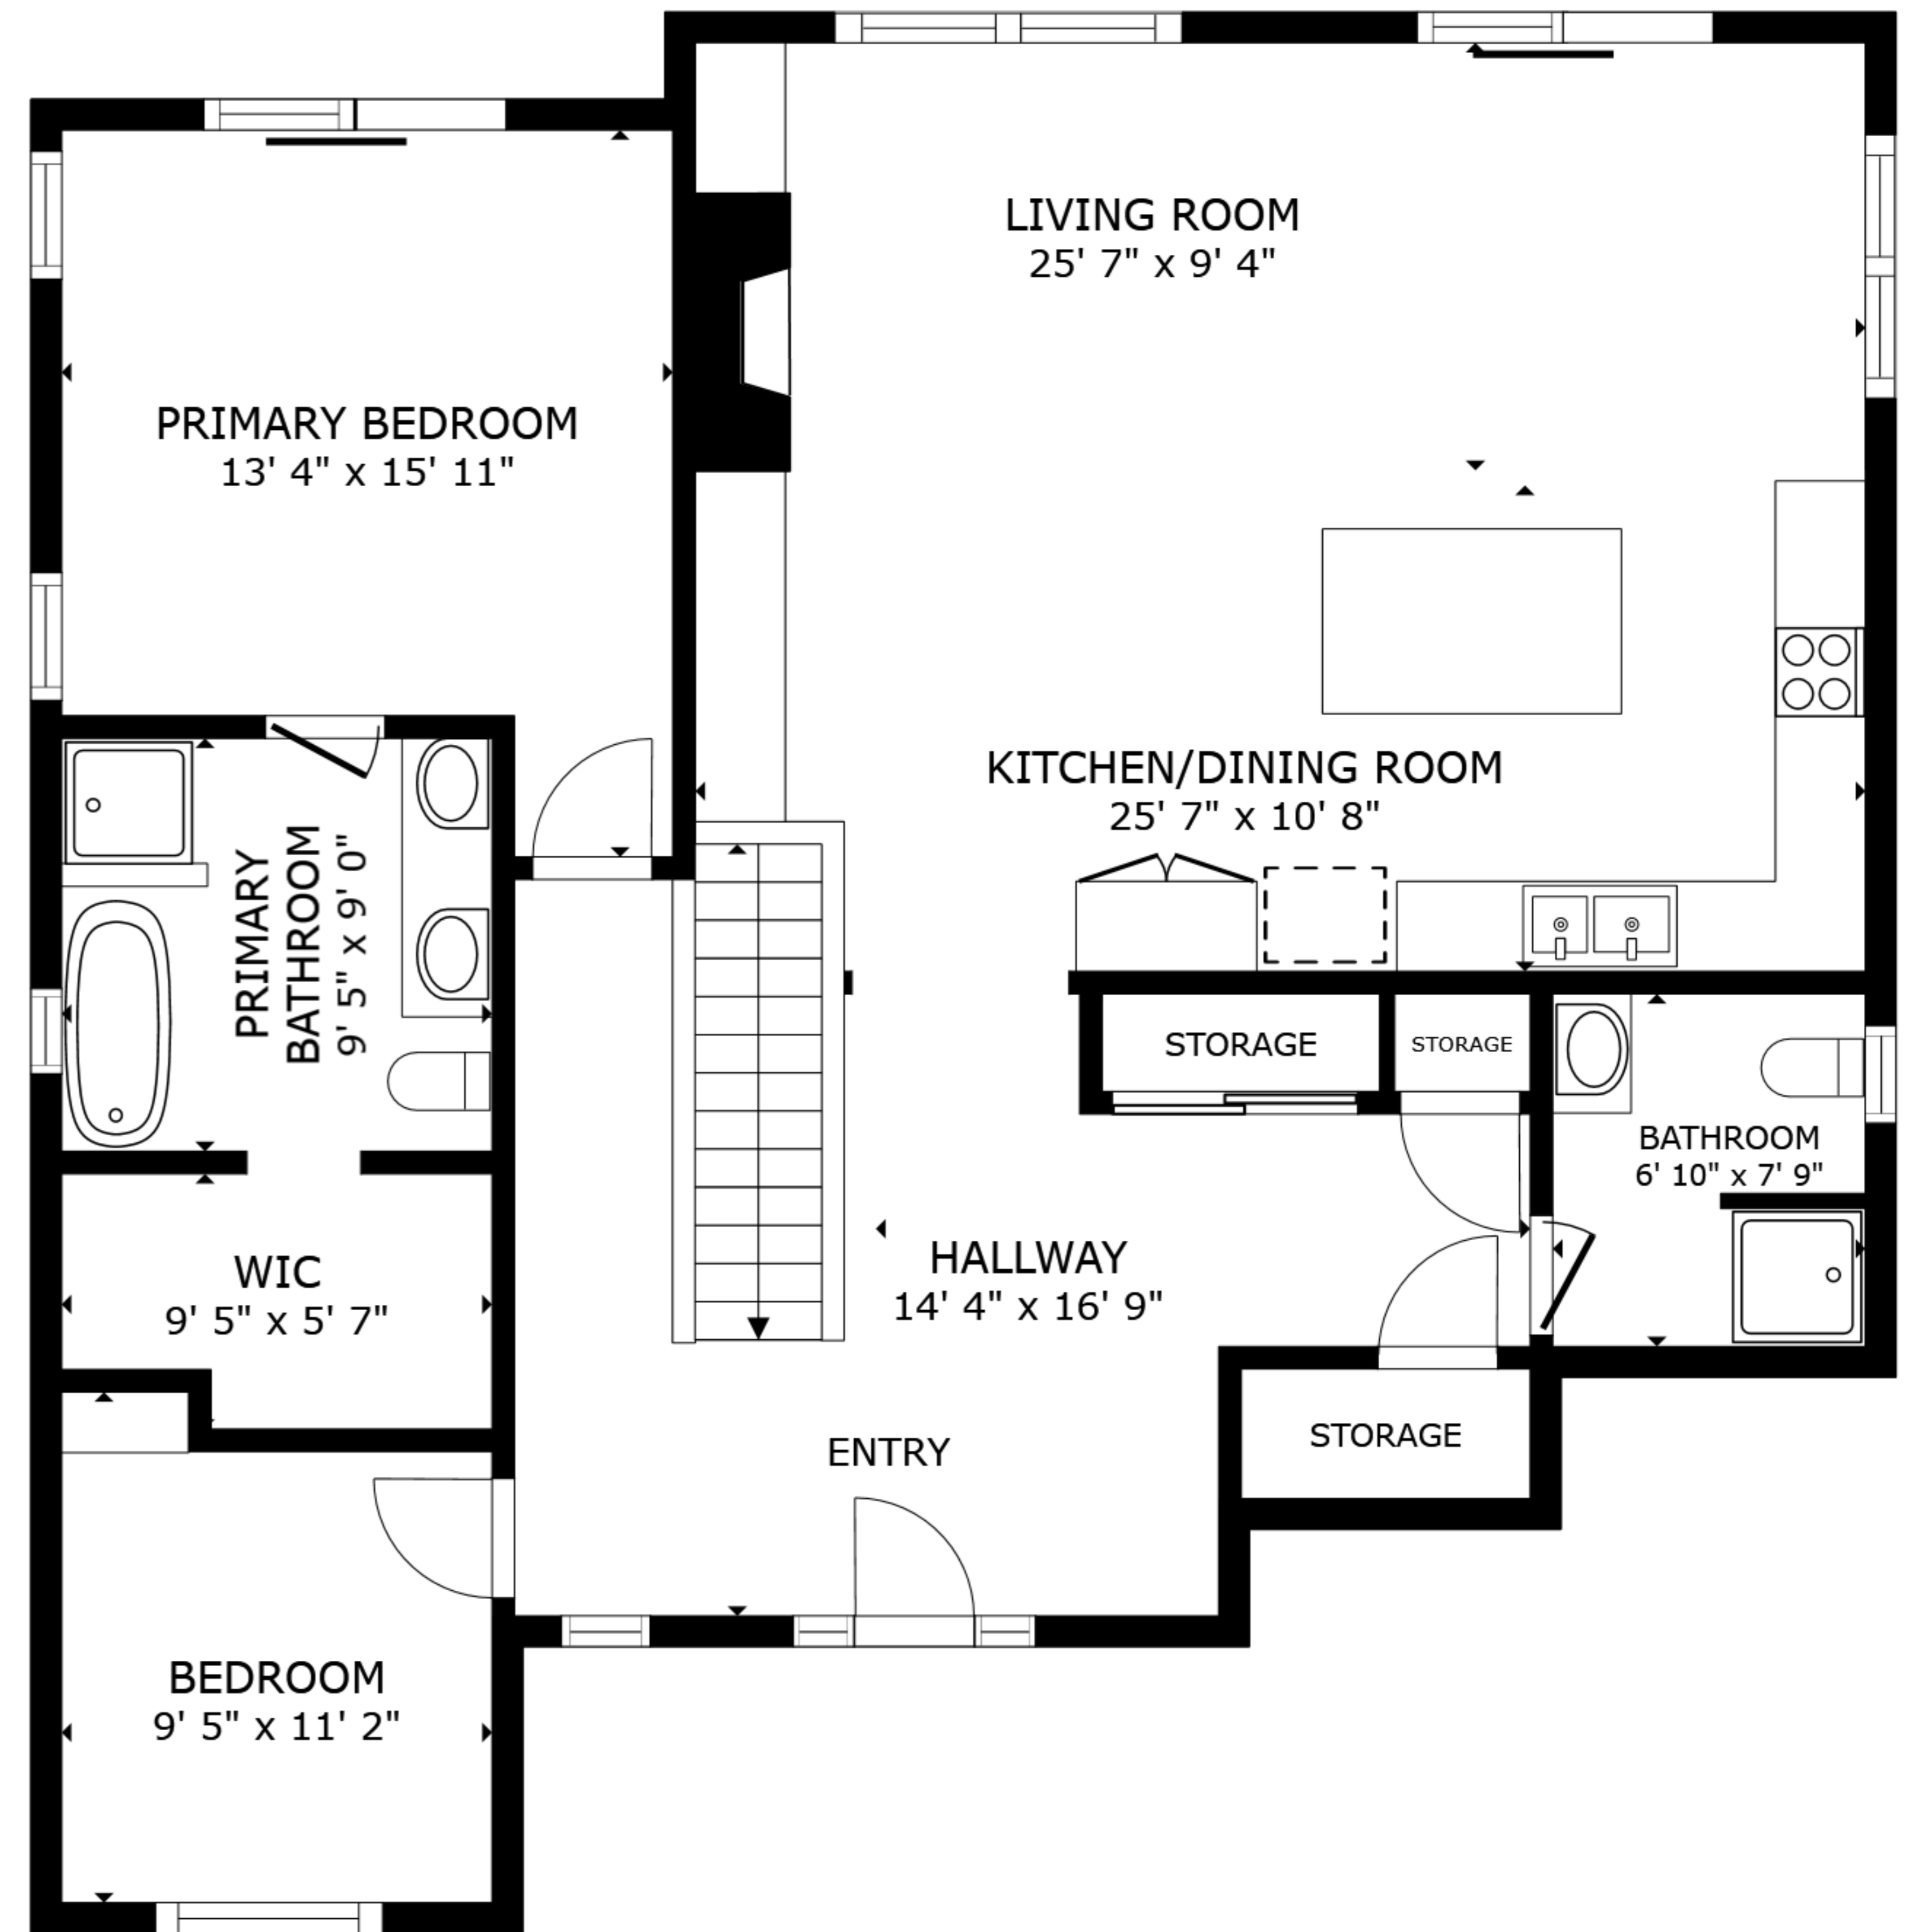

FLOOR 1

FLOOR 2

GROSS INTERNAL AREA
 FLOOR 1 1,245 sq.ft. FLOOR 2 1,329 sq.ft.
 TOTAL : 2,574 sq.ft.

SIZES AND DIMENSIONS ARE APPROXIMATE, ACTUAL MAY VARY.