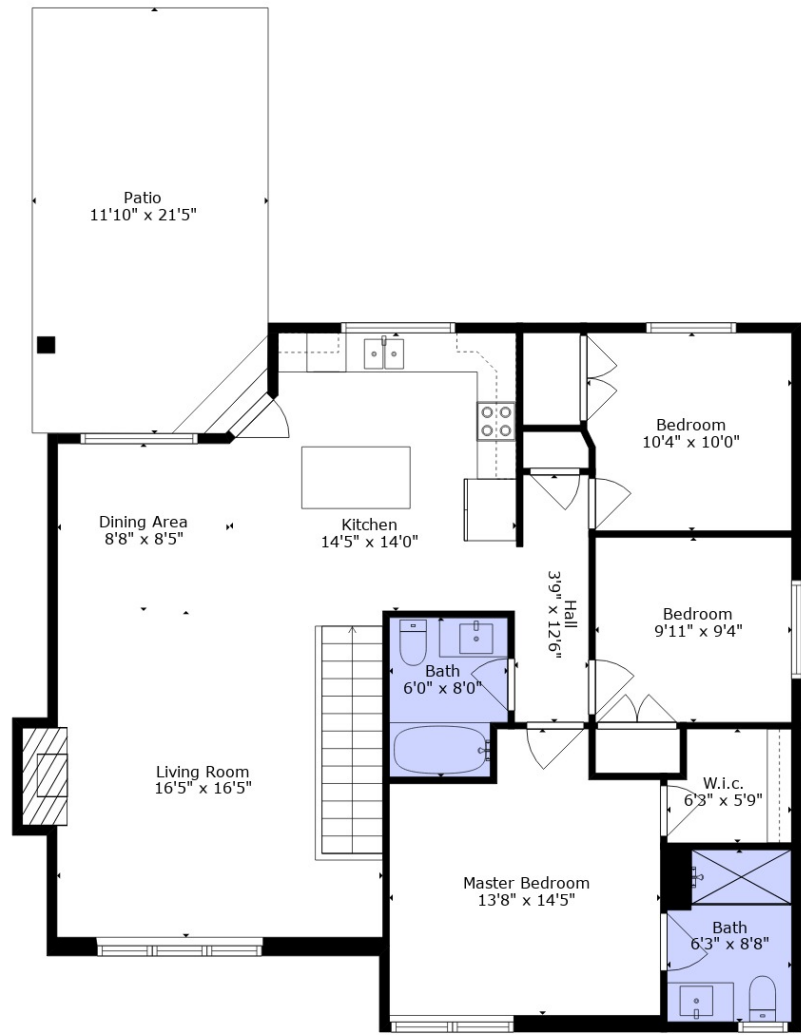

Estimated areas

GLA FLOOR 1: 876 sq. ft, excluded 524 sq. ft
 GLA FLOOR 2: 1231 sq. ft, excluded 262 sq. ft
 Total GLA 2107 sq. ft, total scanned area 2893 sq. ft

Measurements By Rebelsun Co. Deemed Highly Reliable But Not Guaranteed.