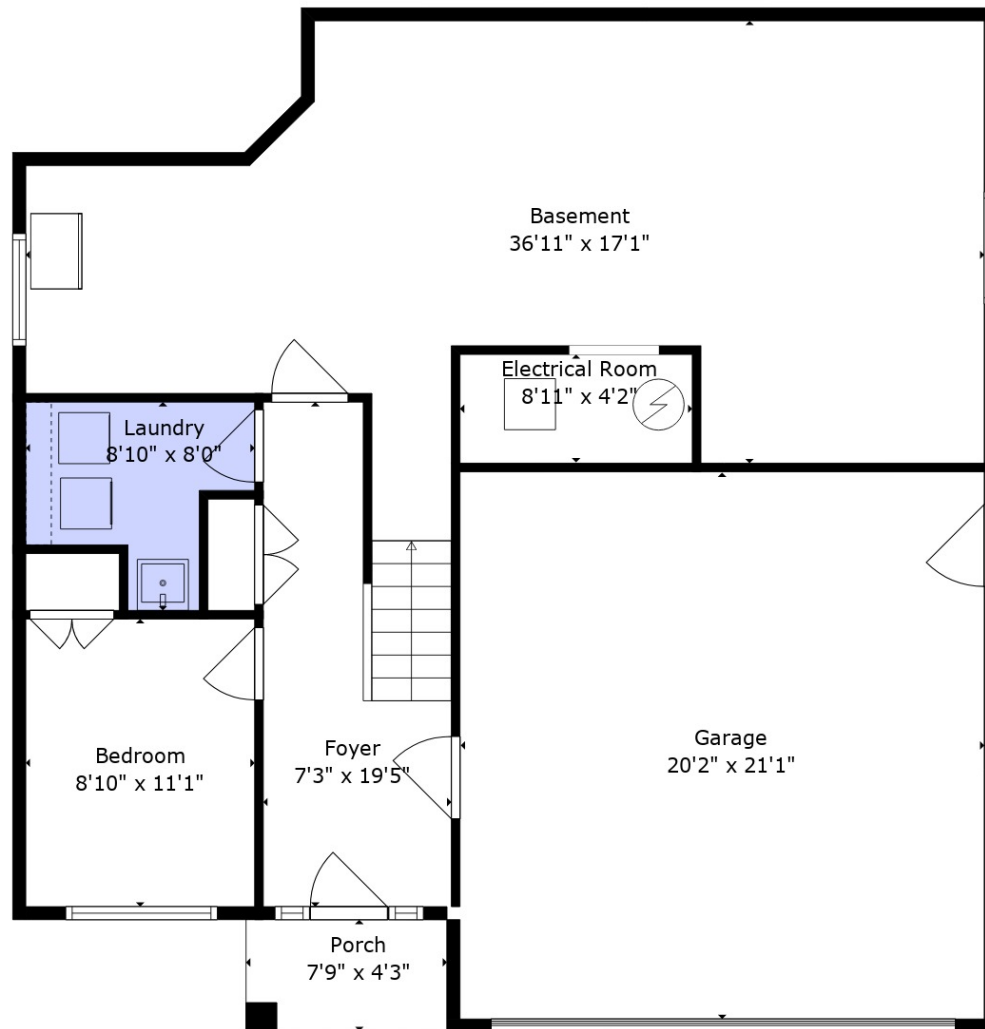

Estimated areas

GLA FLOOR 1: 876 sq. ft, excluded 524 sq. ft
 GLA FLOOR 2: 1231 sq. ft, excluded 262 sq. ft
 Total GLA 2107 sq. ft, total scanned area 2893 sq. ft

Measurements By Rebelsun Co. Deemed Highly Reliable But Not Guaranteed.