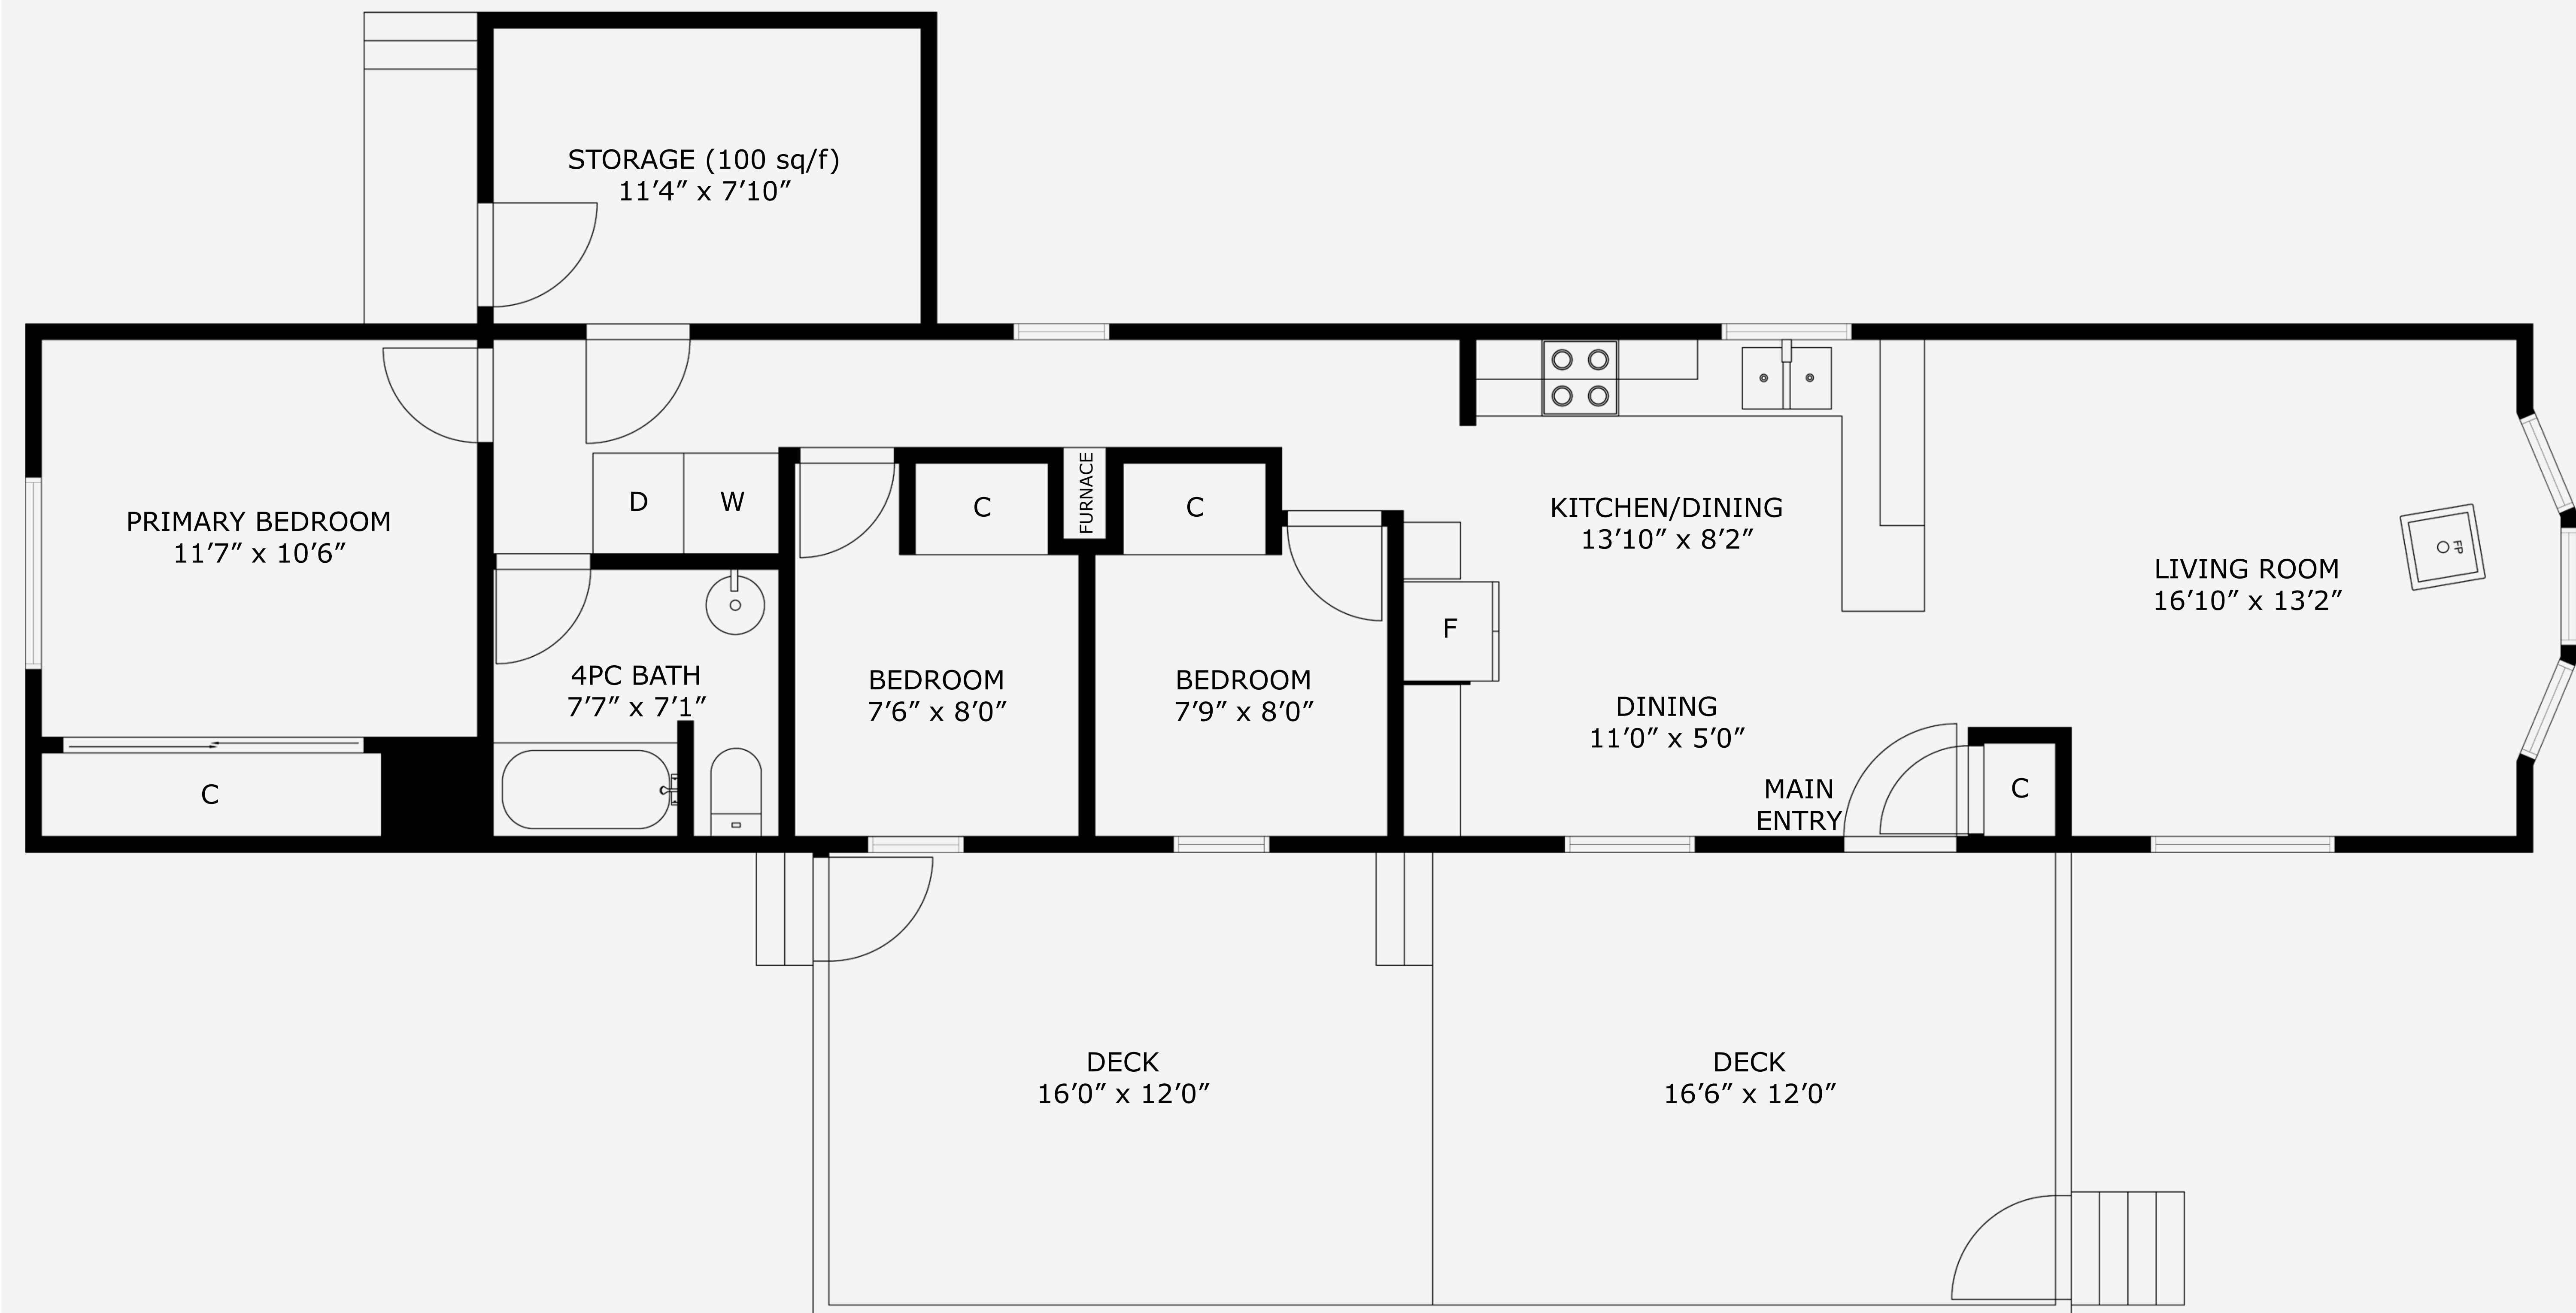

# #51-3449 Hallberg Road

Total Finished Area - 936 Sq Ft

## Property Matrix

**936 Sq Ft**

Total Finished

**100 Sq Ft**

Storage

**7'5"**

Ceiling Height

All measurements are approximate and should be verified by the Buyer if important.