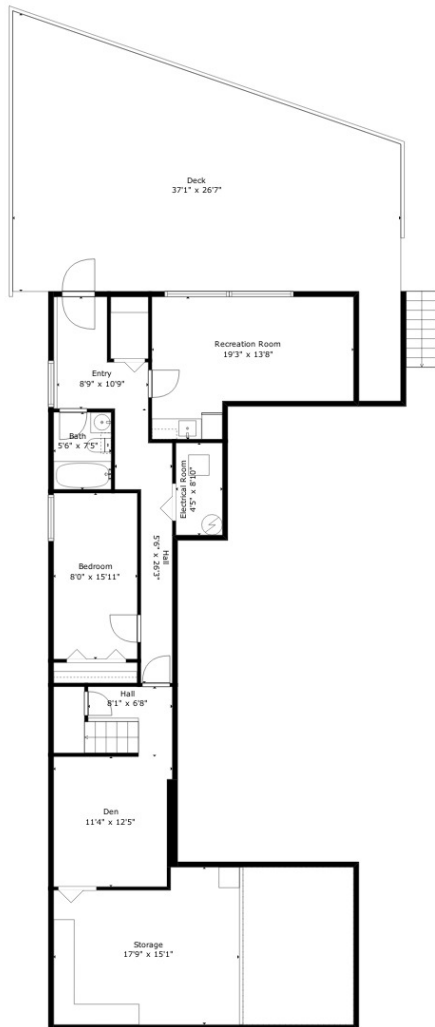

Floor 1

Floor 2

Estimated areas

GLA FLOOR 1: 1225 sq. ft, excluded 979 sq. ft
 GLA FLOOR 2: 2207 sq. ft, excluded 1339 sq. ft
 Total GLA 3432 sq. ft, total scanned area 5750 sq. ft

Measurements By Rebelsun Co. Deemed Highly Reliable But Not Guaranteed.

Estimated areas

GLA FLOOR 1: 1225 sq. ft, excluded 979 sq. ft
 GLA FLOOR 2: 2207 sq. ft, excluded 1339 sq. ft
 Total GLA 3432 sq. ft, total scanned area 5750 sq. ft

Measurements By Rebelsun Co. Deemed Highly Reliable But Not Guaranteed.