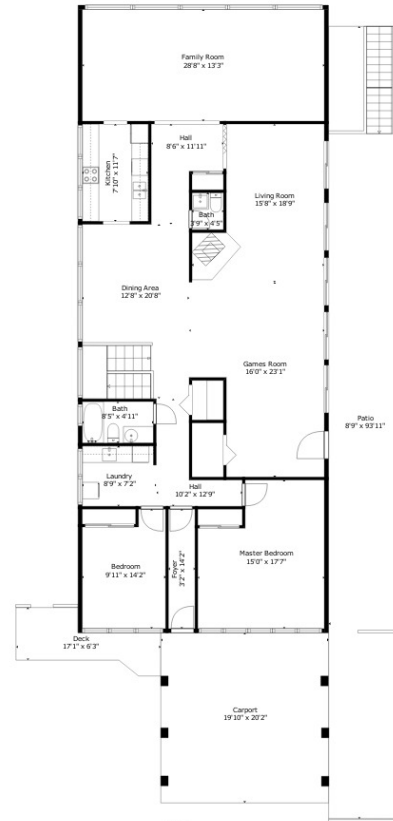

Floor 1

Floor 2

Estimated areas

GLA FLOOR 1: 1225 sq. ft, excluded 979 sq. ft
 GLA FLOOR 2: 2207 sq. ft, excluded 1339 sq. ft
 Total GLA 3432 sq. ft, total scanned area 5750 sq. ft

Measurements By Rebelsun Co. Deemed Highly Reliable But Not Guaranteed.

Estimated areas

GLA FLOOR 1: 1225 sq. ft, excluded 979 sq. ft
 GLA FLOOR 2: 2207 sq. ft, excluded 1339 sq. ft
 Total GLA 3432 sq. ft, total scanned area 5750 sq. ft

Measurements By Rebelsun Co. Deemed Highly Reliable But Not Guaranteed.