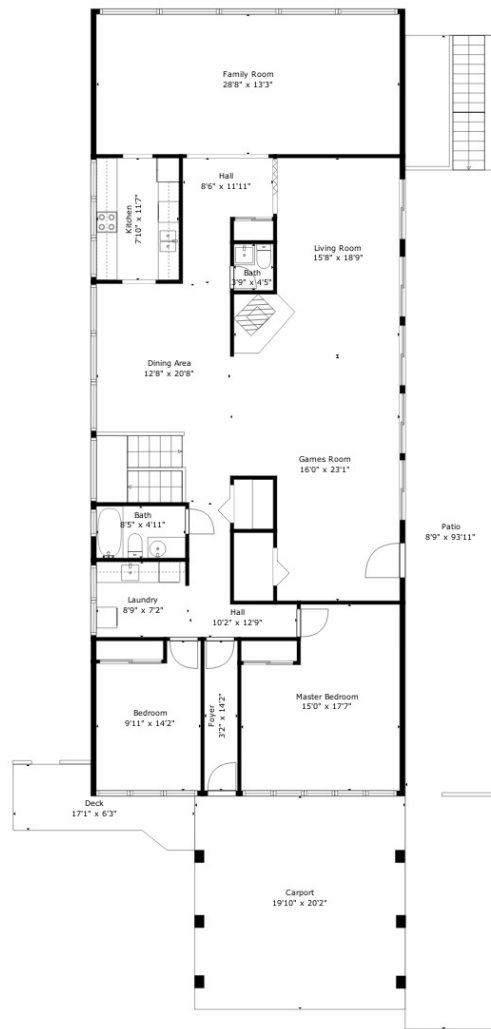

Floor 1

Floor 2

Estimated areas

GLA FLOOR 1: 1225 sq. ft, excluded 979 sq. ft
 GLA FLOOR 2: 2207 sq. ft, excluded 1339 sq. ft
 Total GLA 3432 sq. ft, total scanned area 5750 sq. ft

Measurements By Rebelsun Co. Deemed Highly Reliable But Not Guaranteed.

Estimated areas

GLA FLOOR 1: 1225 sq. ft, excluded 979 sq. ft
 GLA FLOOR 2: 2207 sq. ft, excluded 1339 sq. ft
 Total GLA 3432 sq. ft, total scanned area 5750 sq. ft

Measurements By Rebelsun Co. Deemed Highly Reliable But Not Guaranteed.