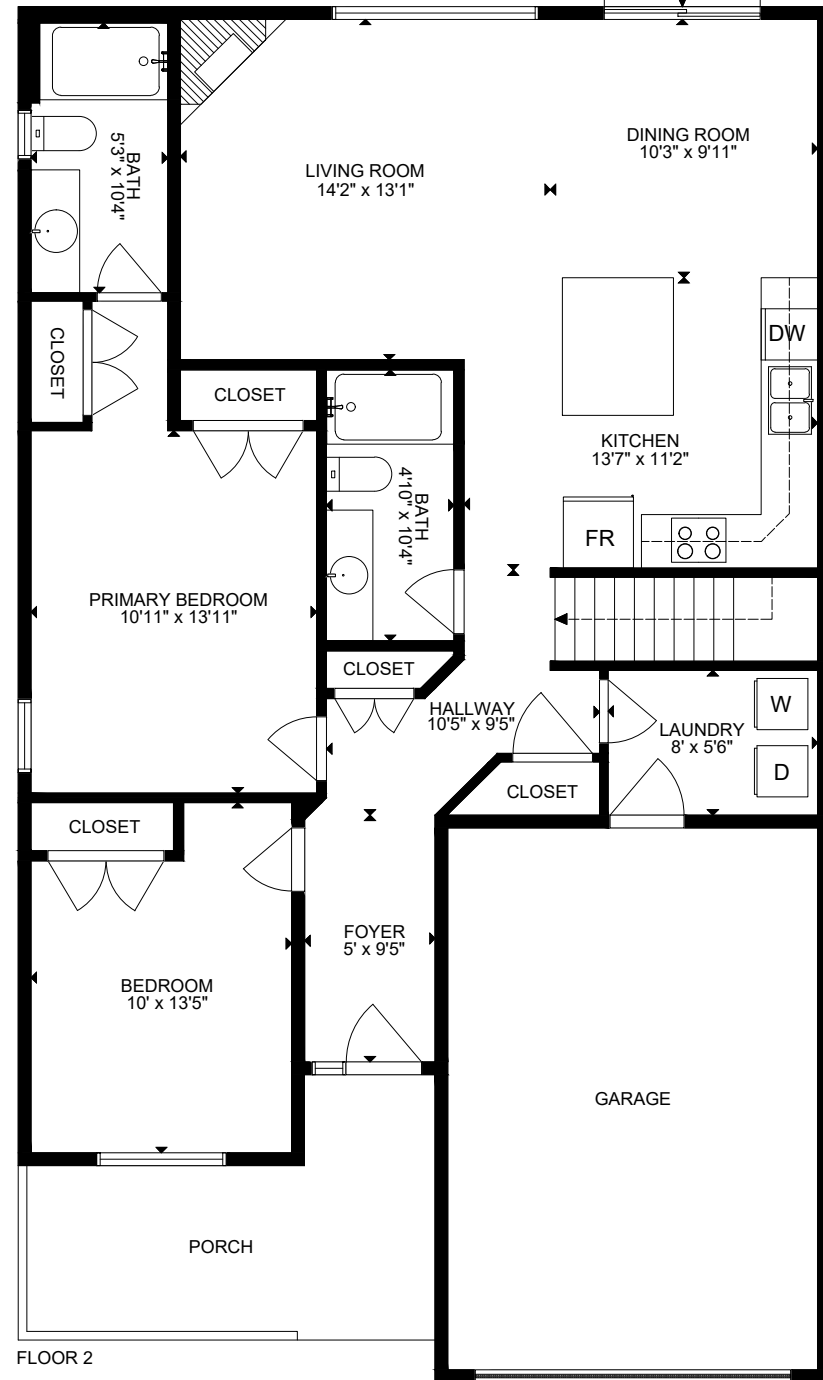

FLOOR 1

FLOOR 2

GROSS INTERNAL AREA
 FLOOR 1: 1100 SQ FT, FLOOR 2: 1120 SQ FT
 TOTAL: 2220 SQ FT

SIZE AND DIMENSIONS ARE APPROXIMATE, ACTUAL MAY VARY