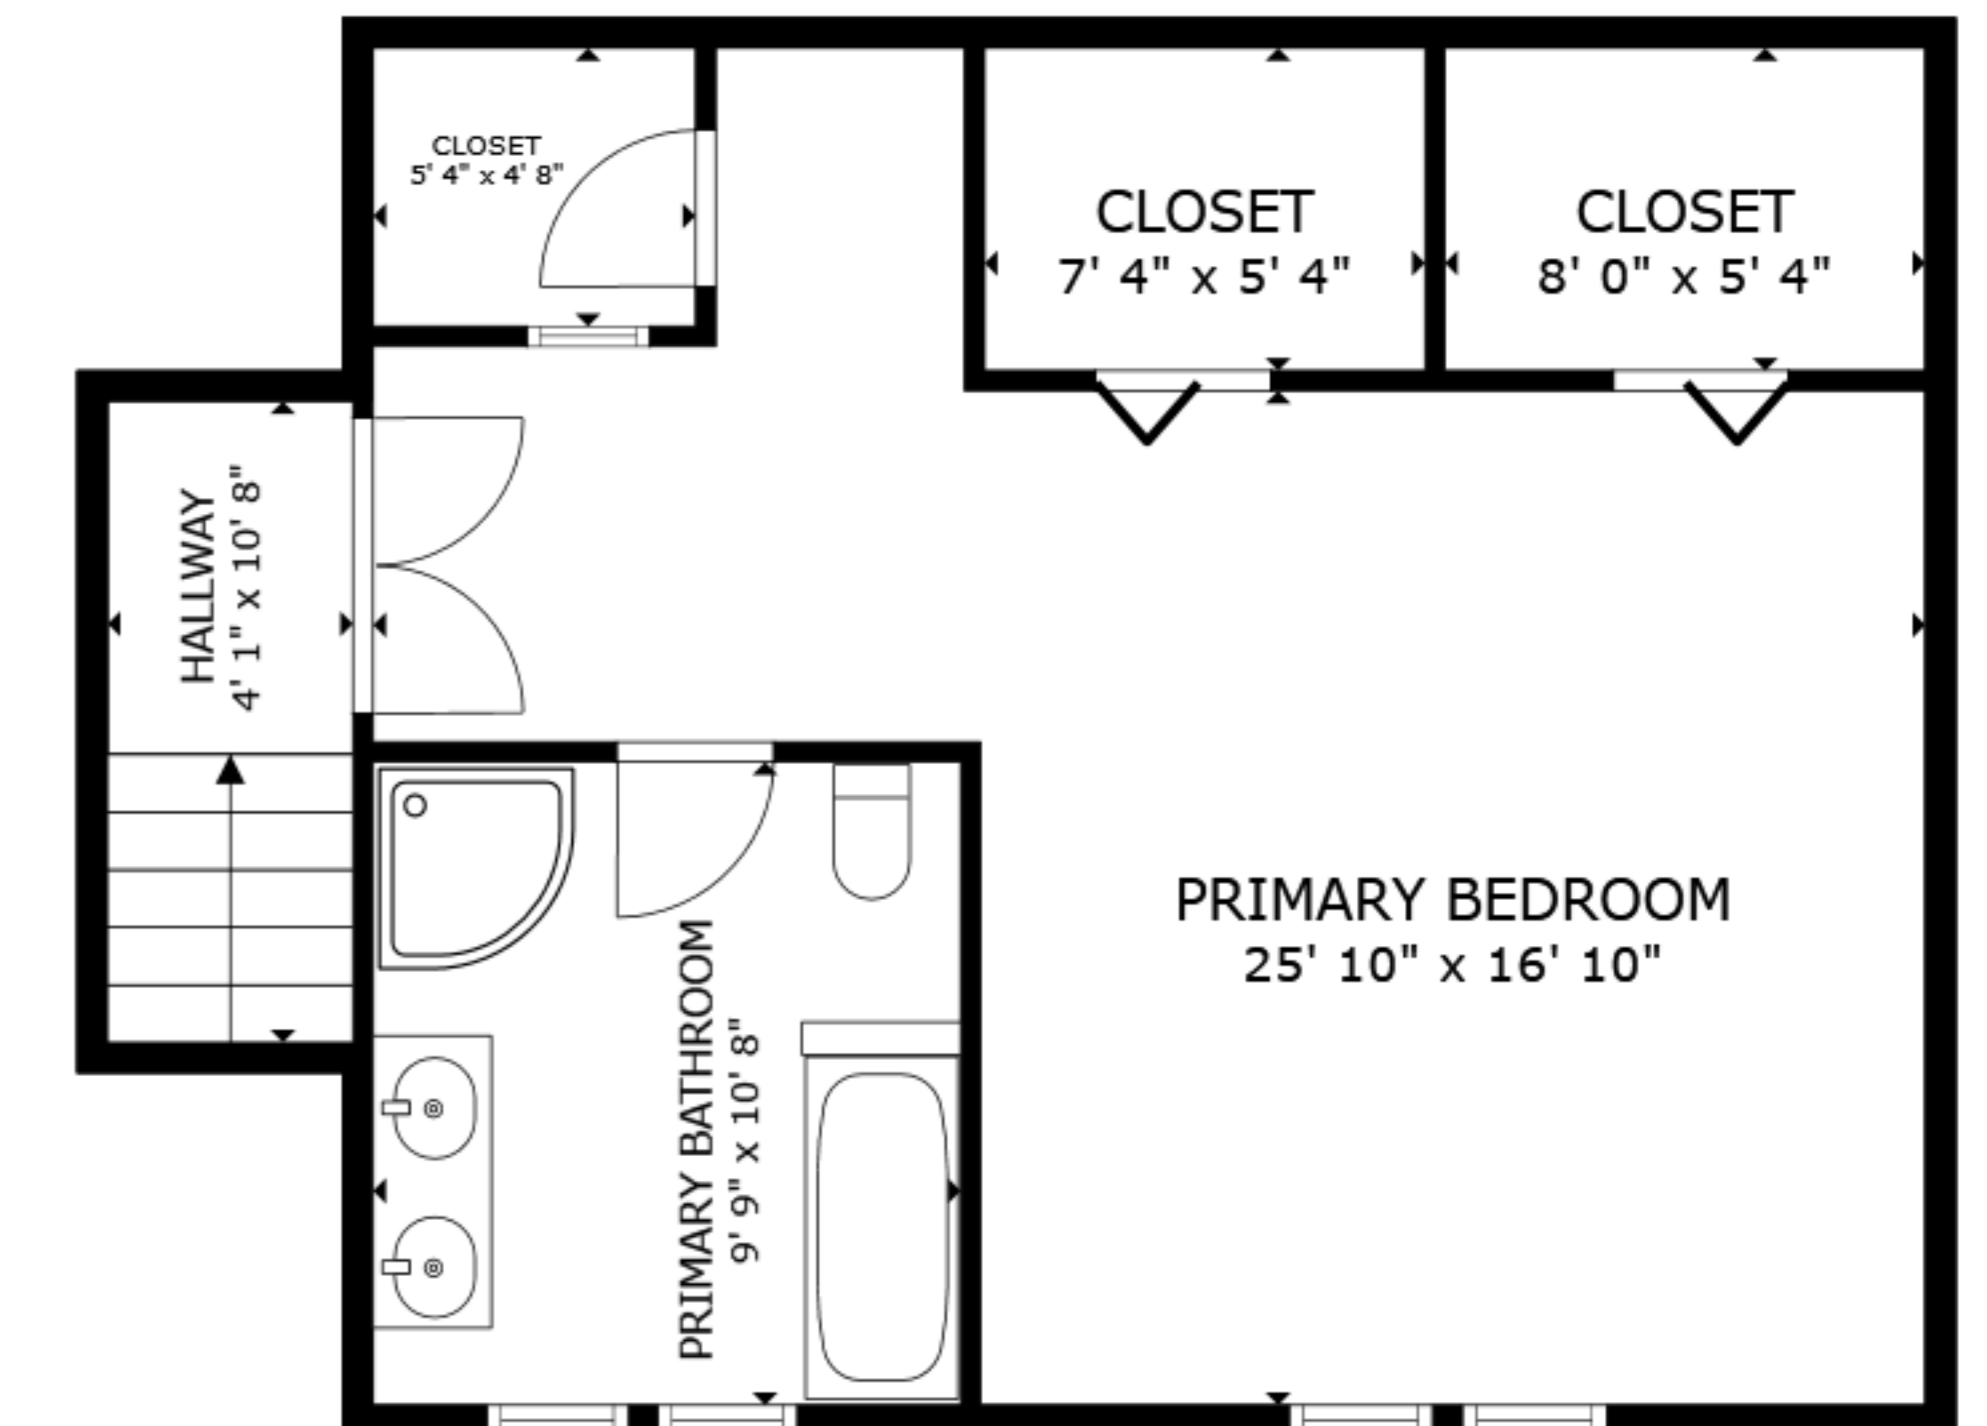

FLOOR 1

FLOOR 2

FLOOR 3

GROSS INTERNAL AREA
 FLOOR 1 1,309 sq.ft. FLOOR 2 1,377 sq.ft. FLOOR 3 629 sq.ft.
 TOTAL : 3,316 sq.ft.

SIZES AND DIMENSIONS ARE APPROXIMATE, ACTUAL MAY VARY.