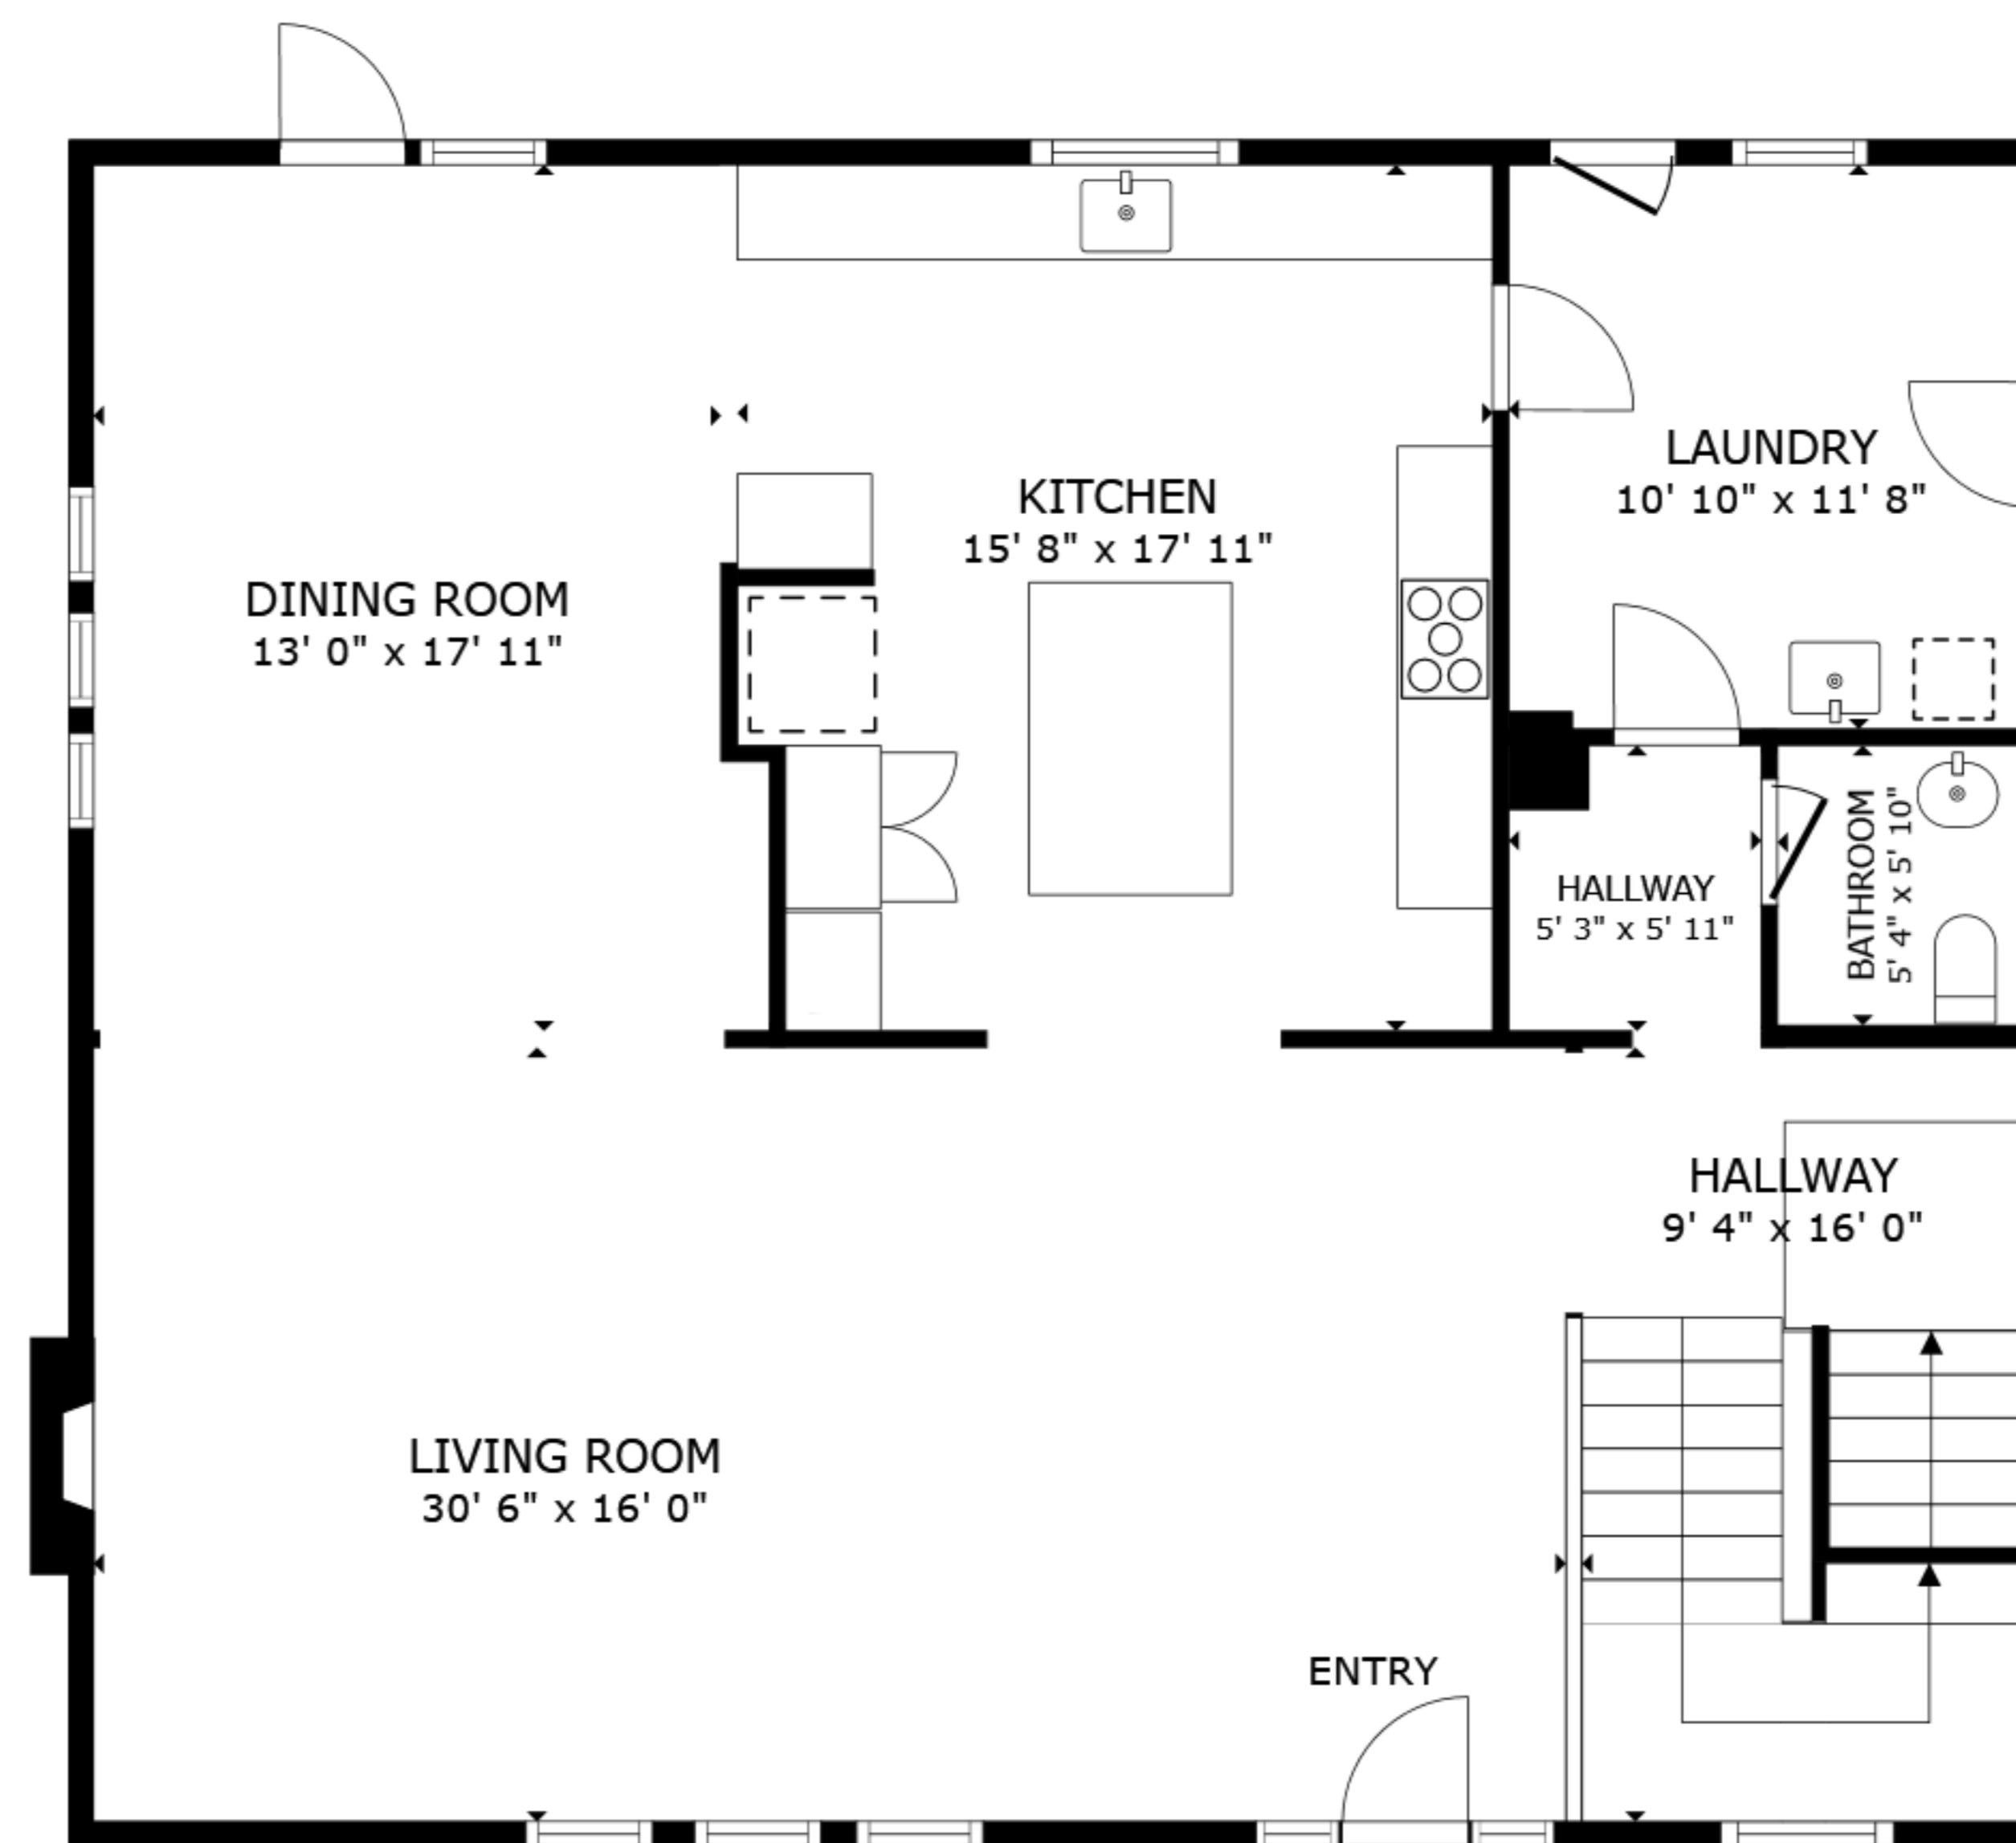

FLOOR 1

FLOOR 2

FLOOR 3

GROSS INTERNAL AREA
 FLOOR 1 1,309 sq.ft. FLOOR 2 1,377 sq.ft. FLOOR 3 629 sq.ft.
 TOTAL : 3,316 sq.ft.

SIZES AND DIMENSIONS ARE APPROXIMATE, ACTUAL MAY VARY.