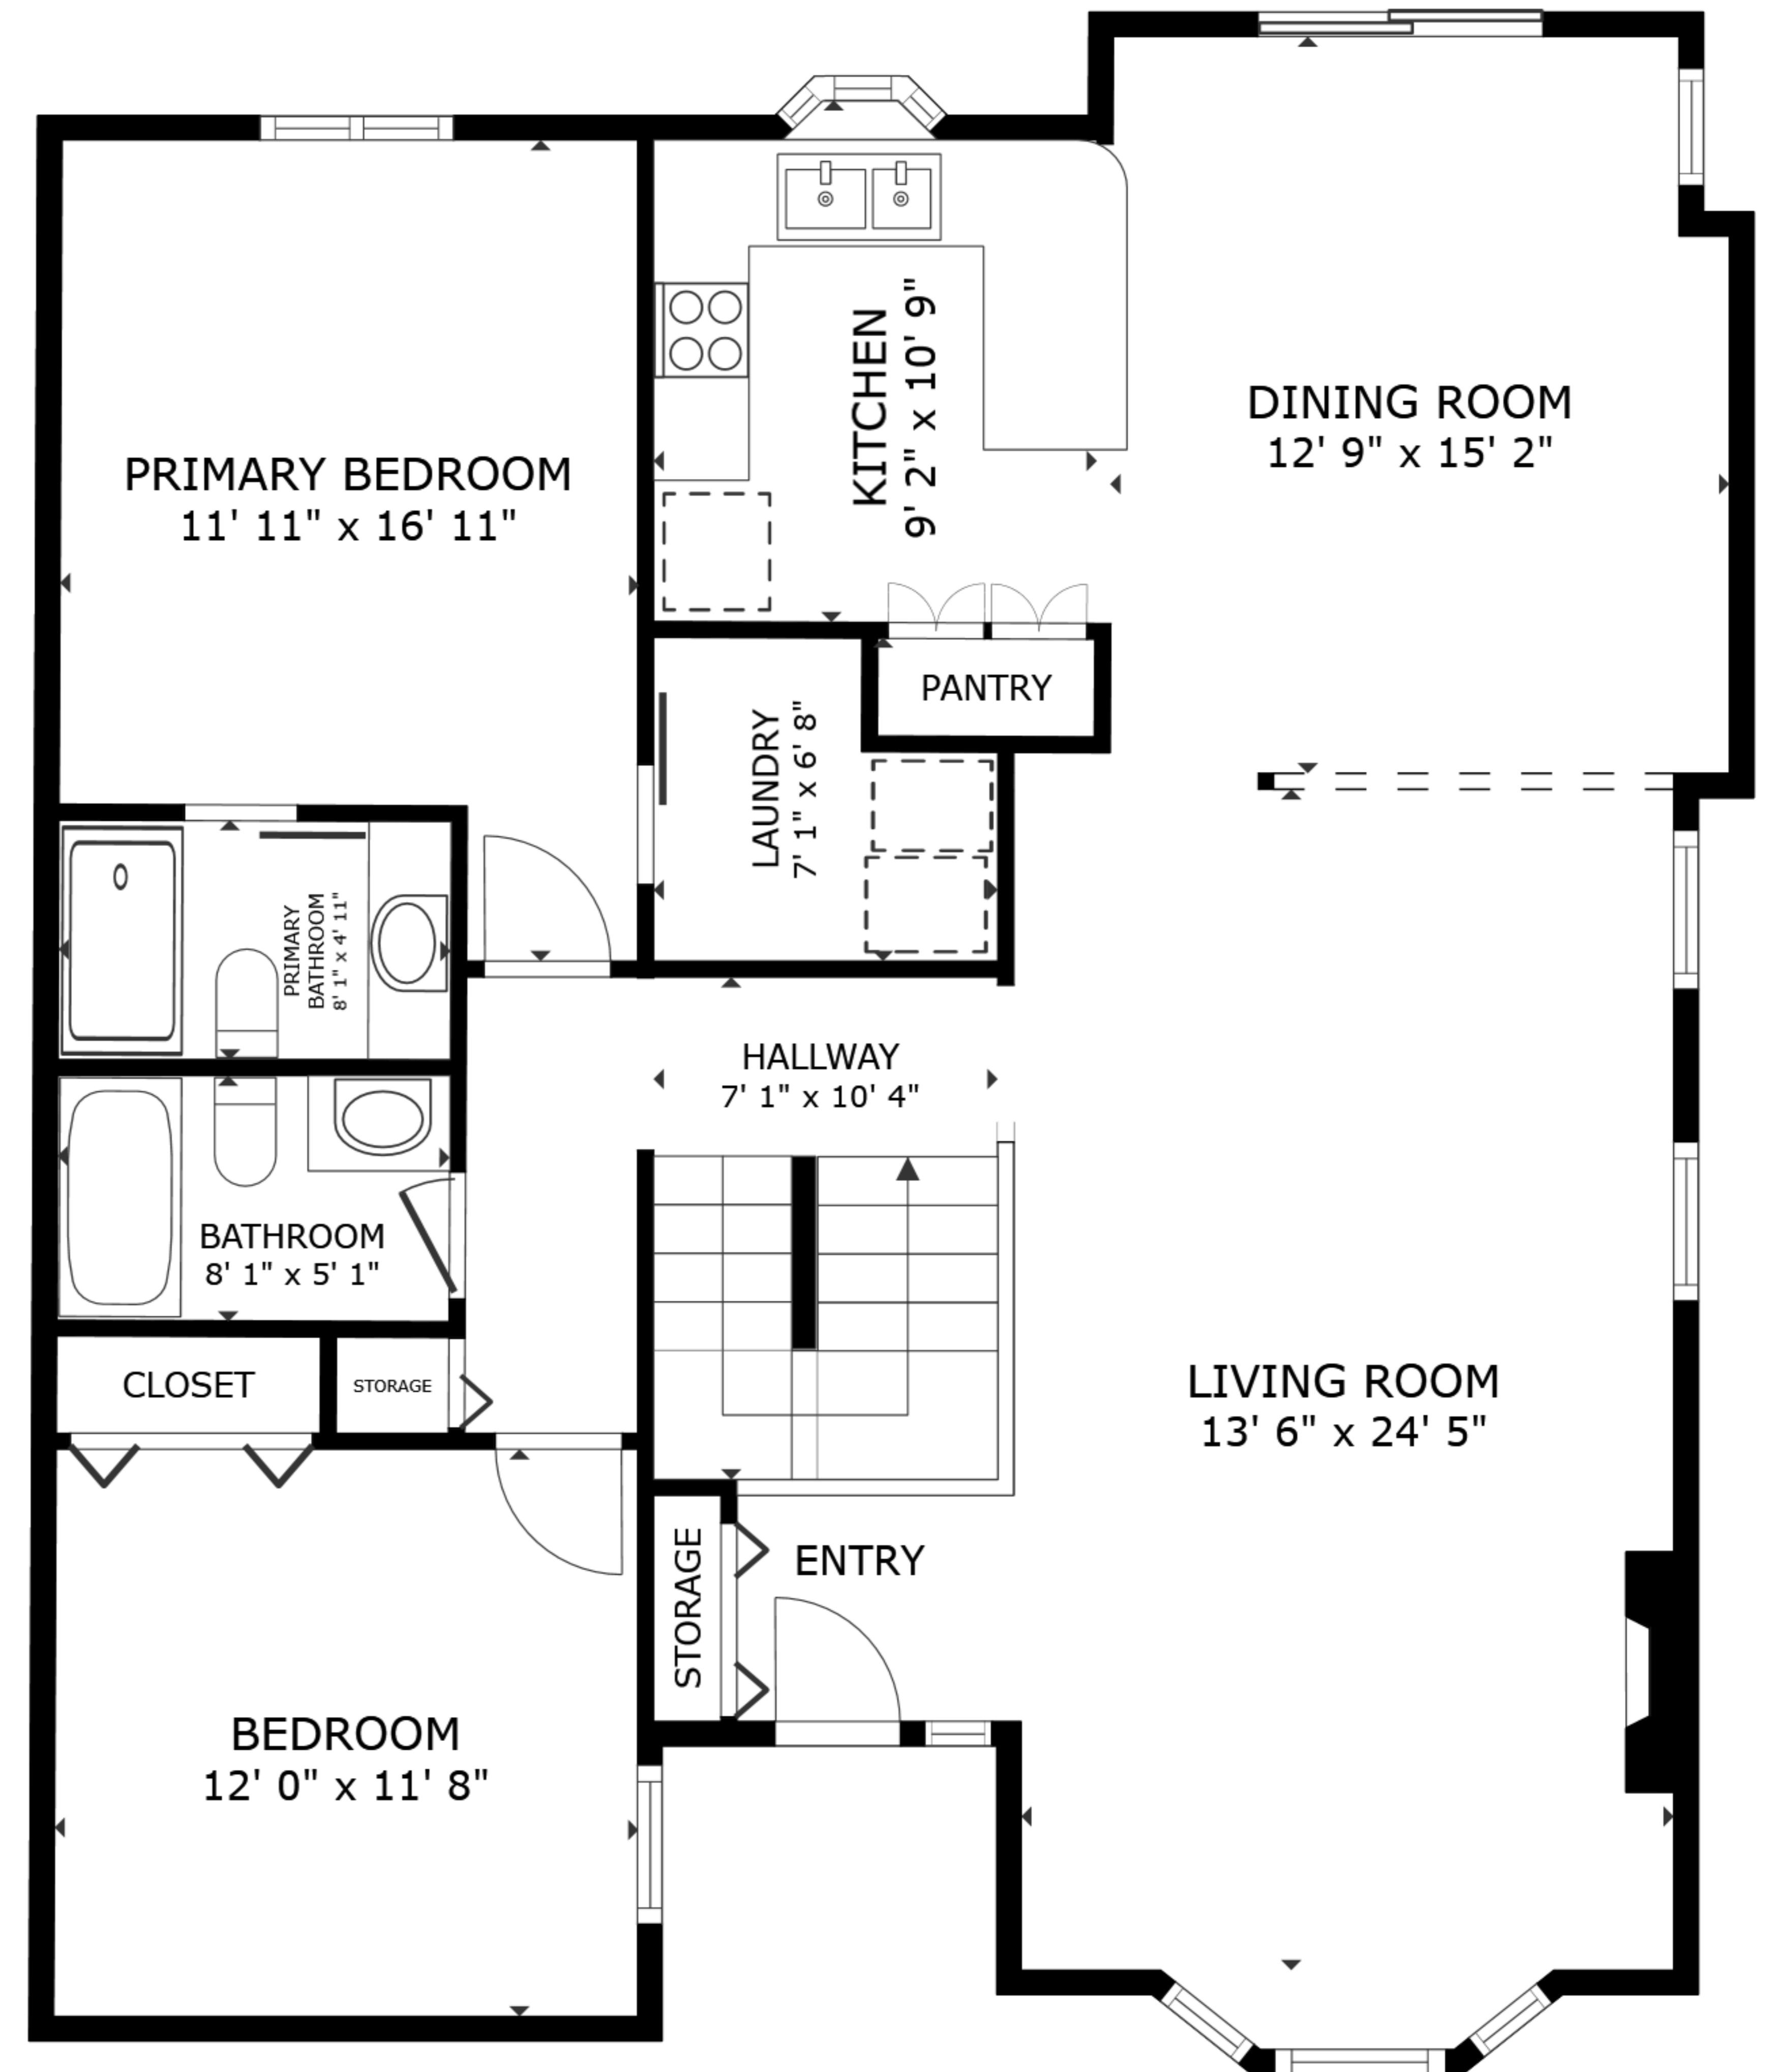

FLOOR 1

FLOOR 2

GROSS INTERNAL AREA
 FLOOR 1 849 sq.ft. FLOOR 2 1,279 sq.ft.
 TOTAL : 2,128 sq.ft.

SIZES AND DIMENSIONS ARE APPROXIMATE, ACTUAL MAY VARY.