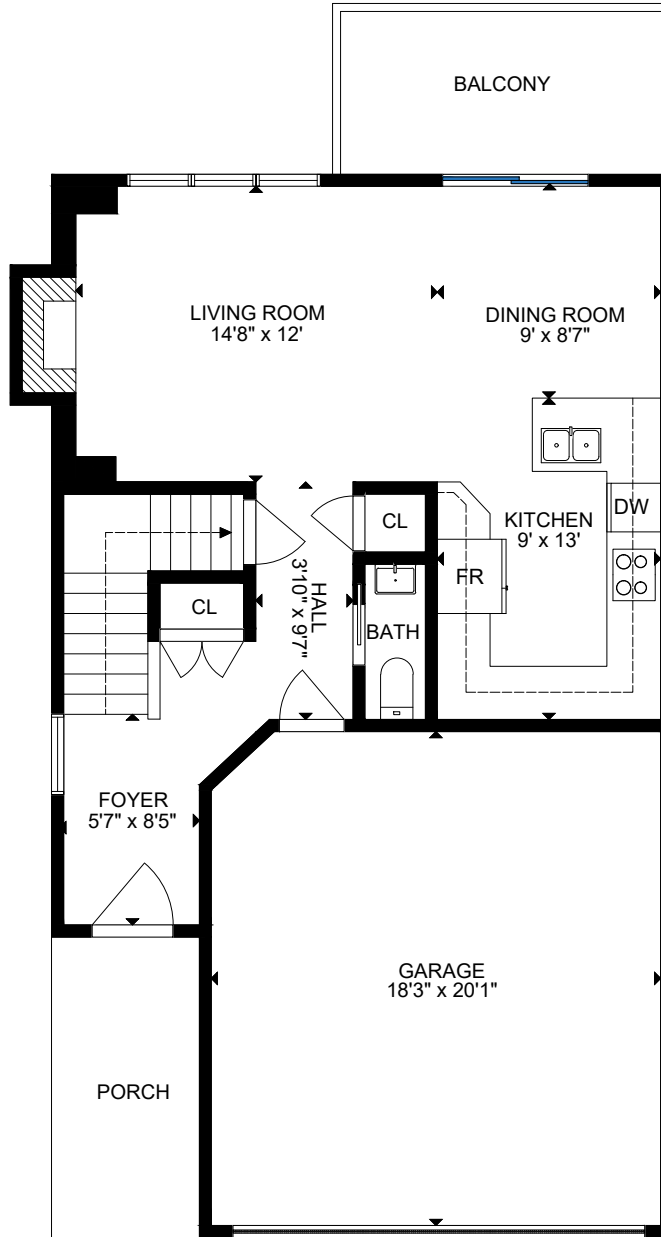

FLOOR 1

FLOOR 2

FLOOR 3

GROSS INTERNAL AREA
 FLOOR 1: 602 SQ FT, FLOOR 2: 635 SQ FT, FLOOR 3: 828 SQ FT
 EXCLUDED AREAS: GARAGE: 387 SQ FT
 TOTAL: 1265 SQ FT
 SIZE AND DIMENSIONS ARE APPROXIMATE, ACTUAL MAY VARY