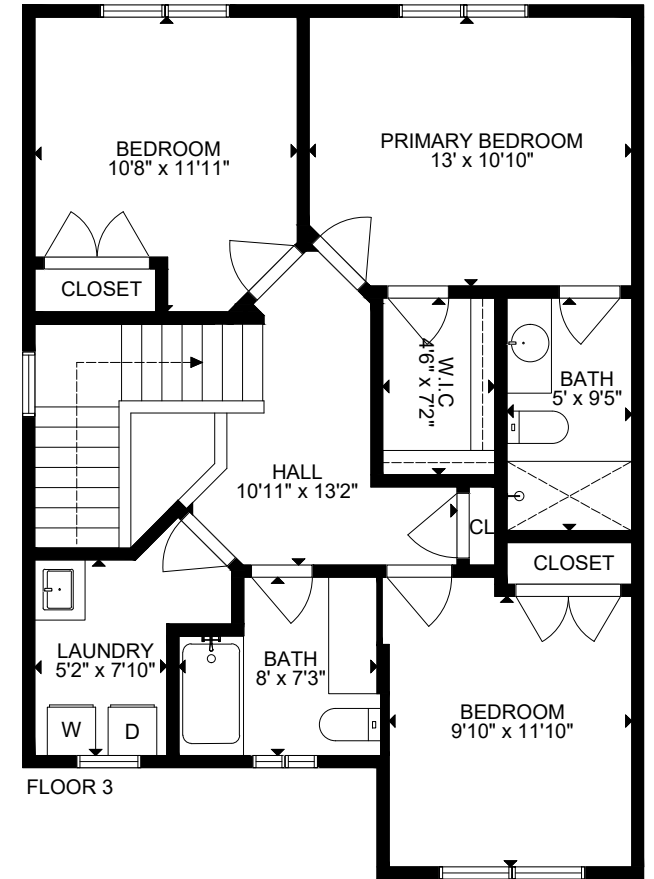

FLOOR 1

FLOOR 2

FLOOR 3

GROSS INTERNAL AREA
 FLOOR 1: 602 SQ FT, FLOOR 2: 635 SQ FT, FLOOR 3: 828 SQ FT
 EXCLUDED AREAS: GARAGE: 387 SQ FT
 TOTAL: 1265 SQ FT
 SIZE AND DIMENSIONS ARE APPROXIMATE, ACTUAL MAY VARY