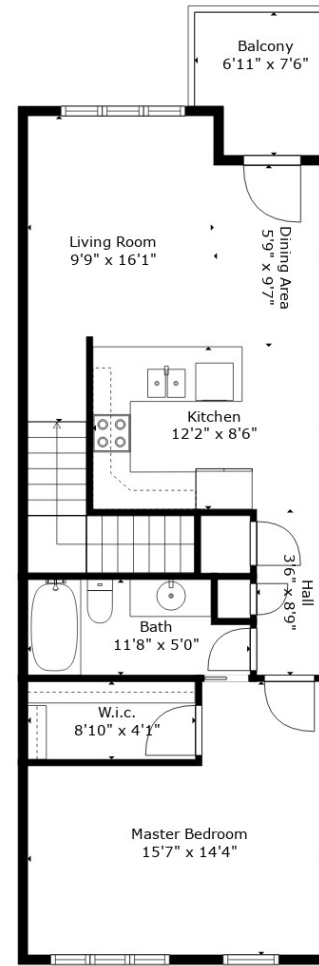

Floor 3

Estimated areas

Measurements By Rebelsun Co. Deemed Highly Reliable But Not Guaranteed.