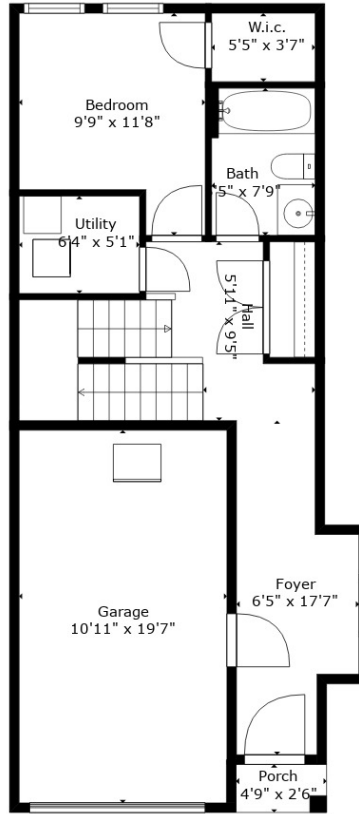

Floor 2

Estimated areas

Measurements By Rebelsun Co. Deemed Highly Reliable But Not Guaranteed.