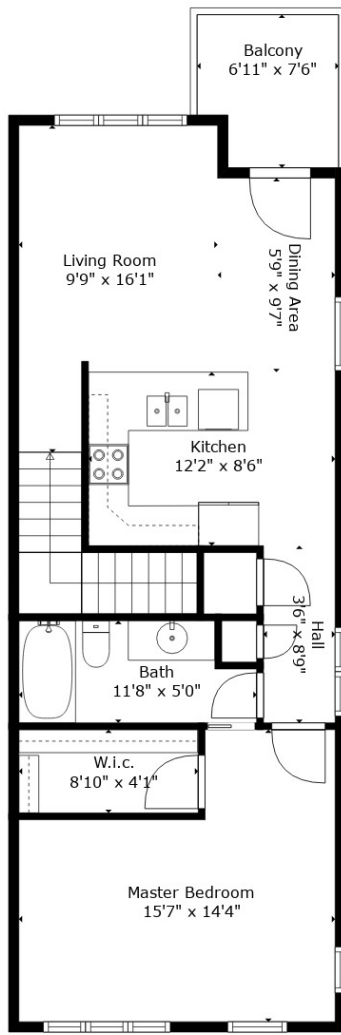

Estimated areas