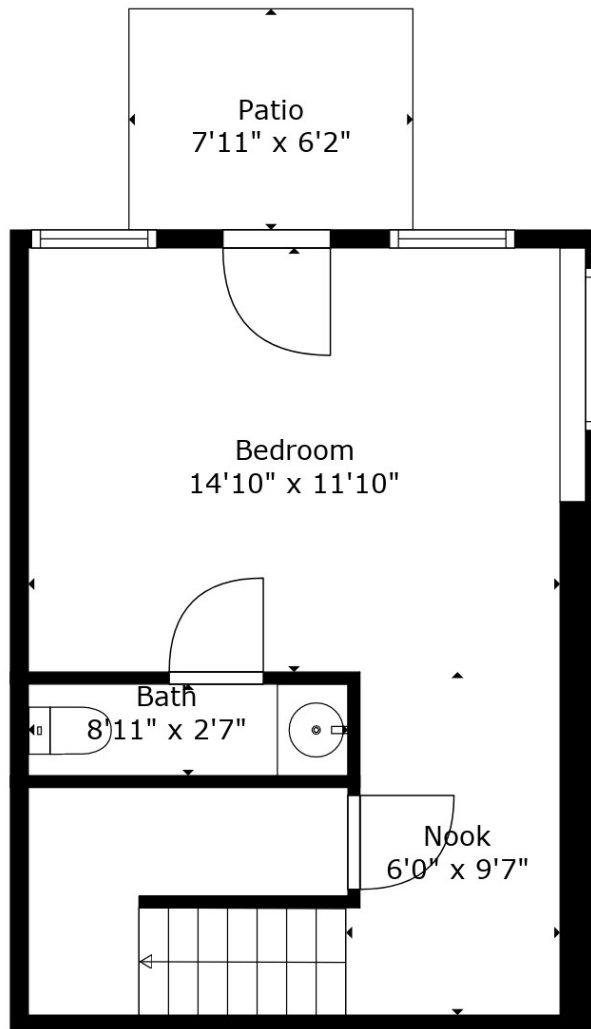

Estimated areas

Measurements By Rebelsun Co. Deemed Highly Reliable But Not Guaranteed.