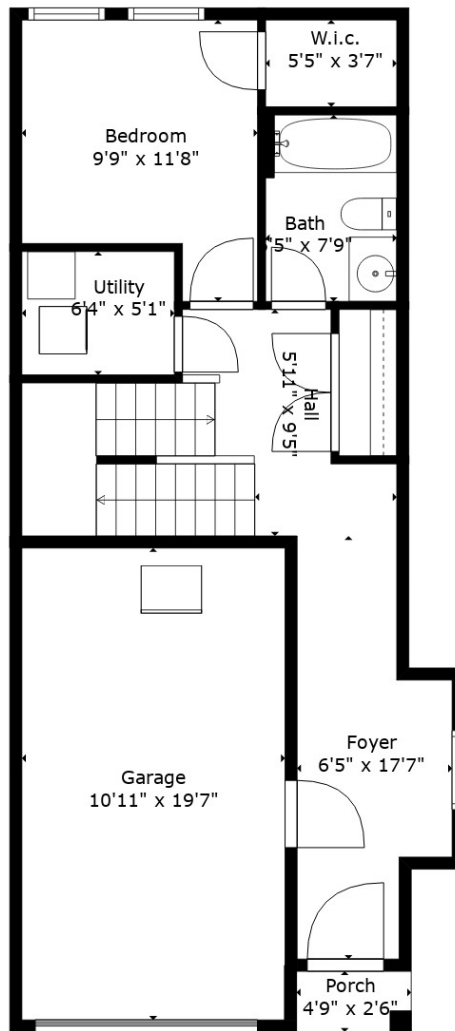

Estimated areas

Measurements By Rebelsun Co. Deemed Highly Reliable But Not Guaranteed.