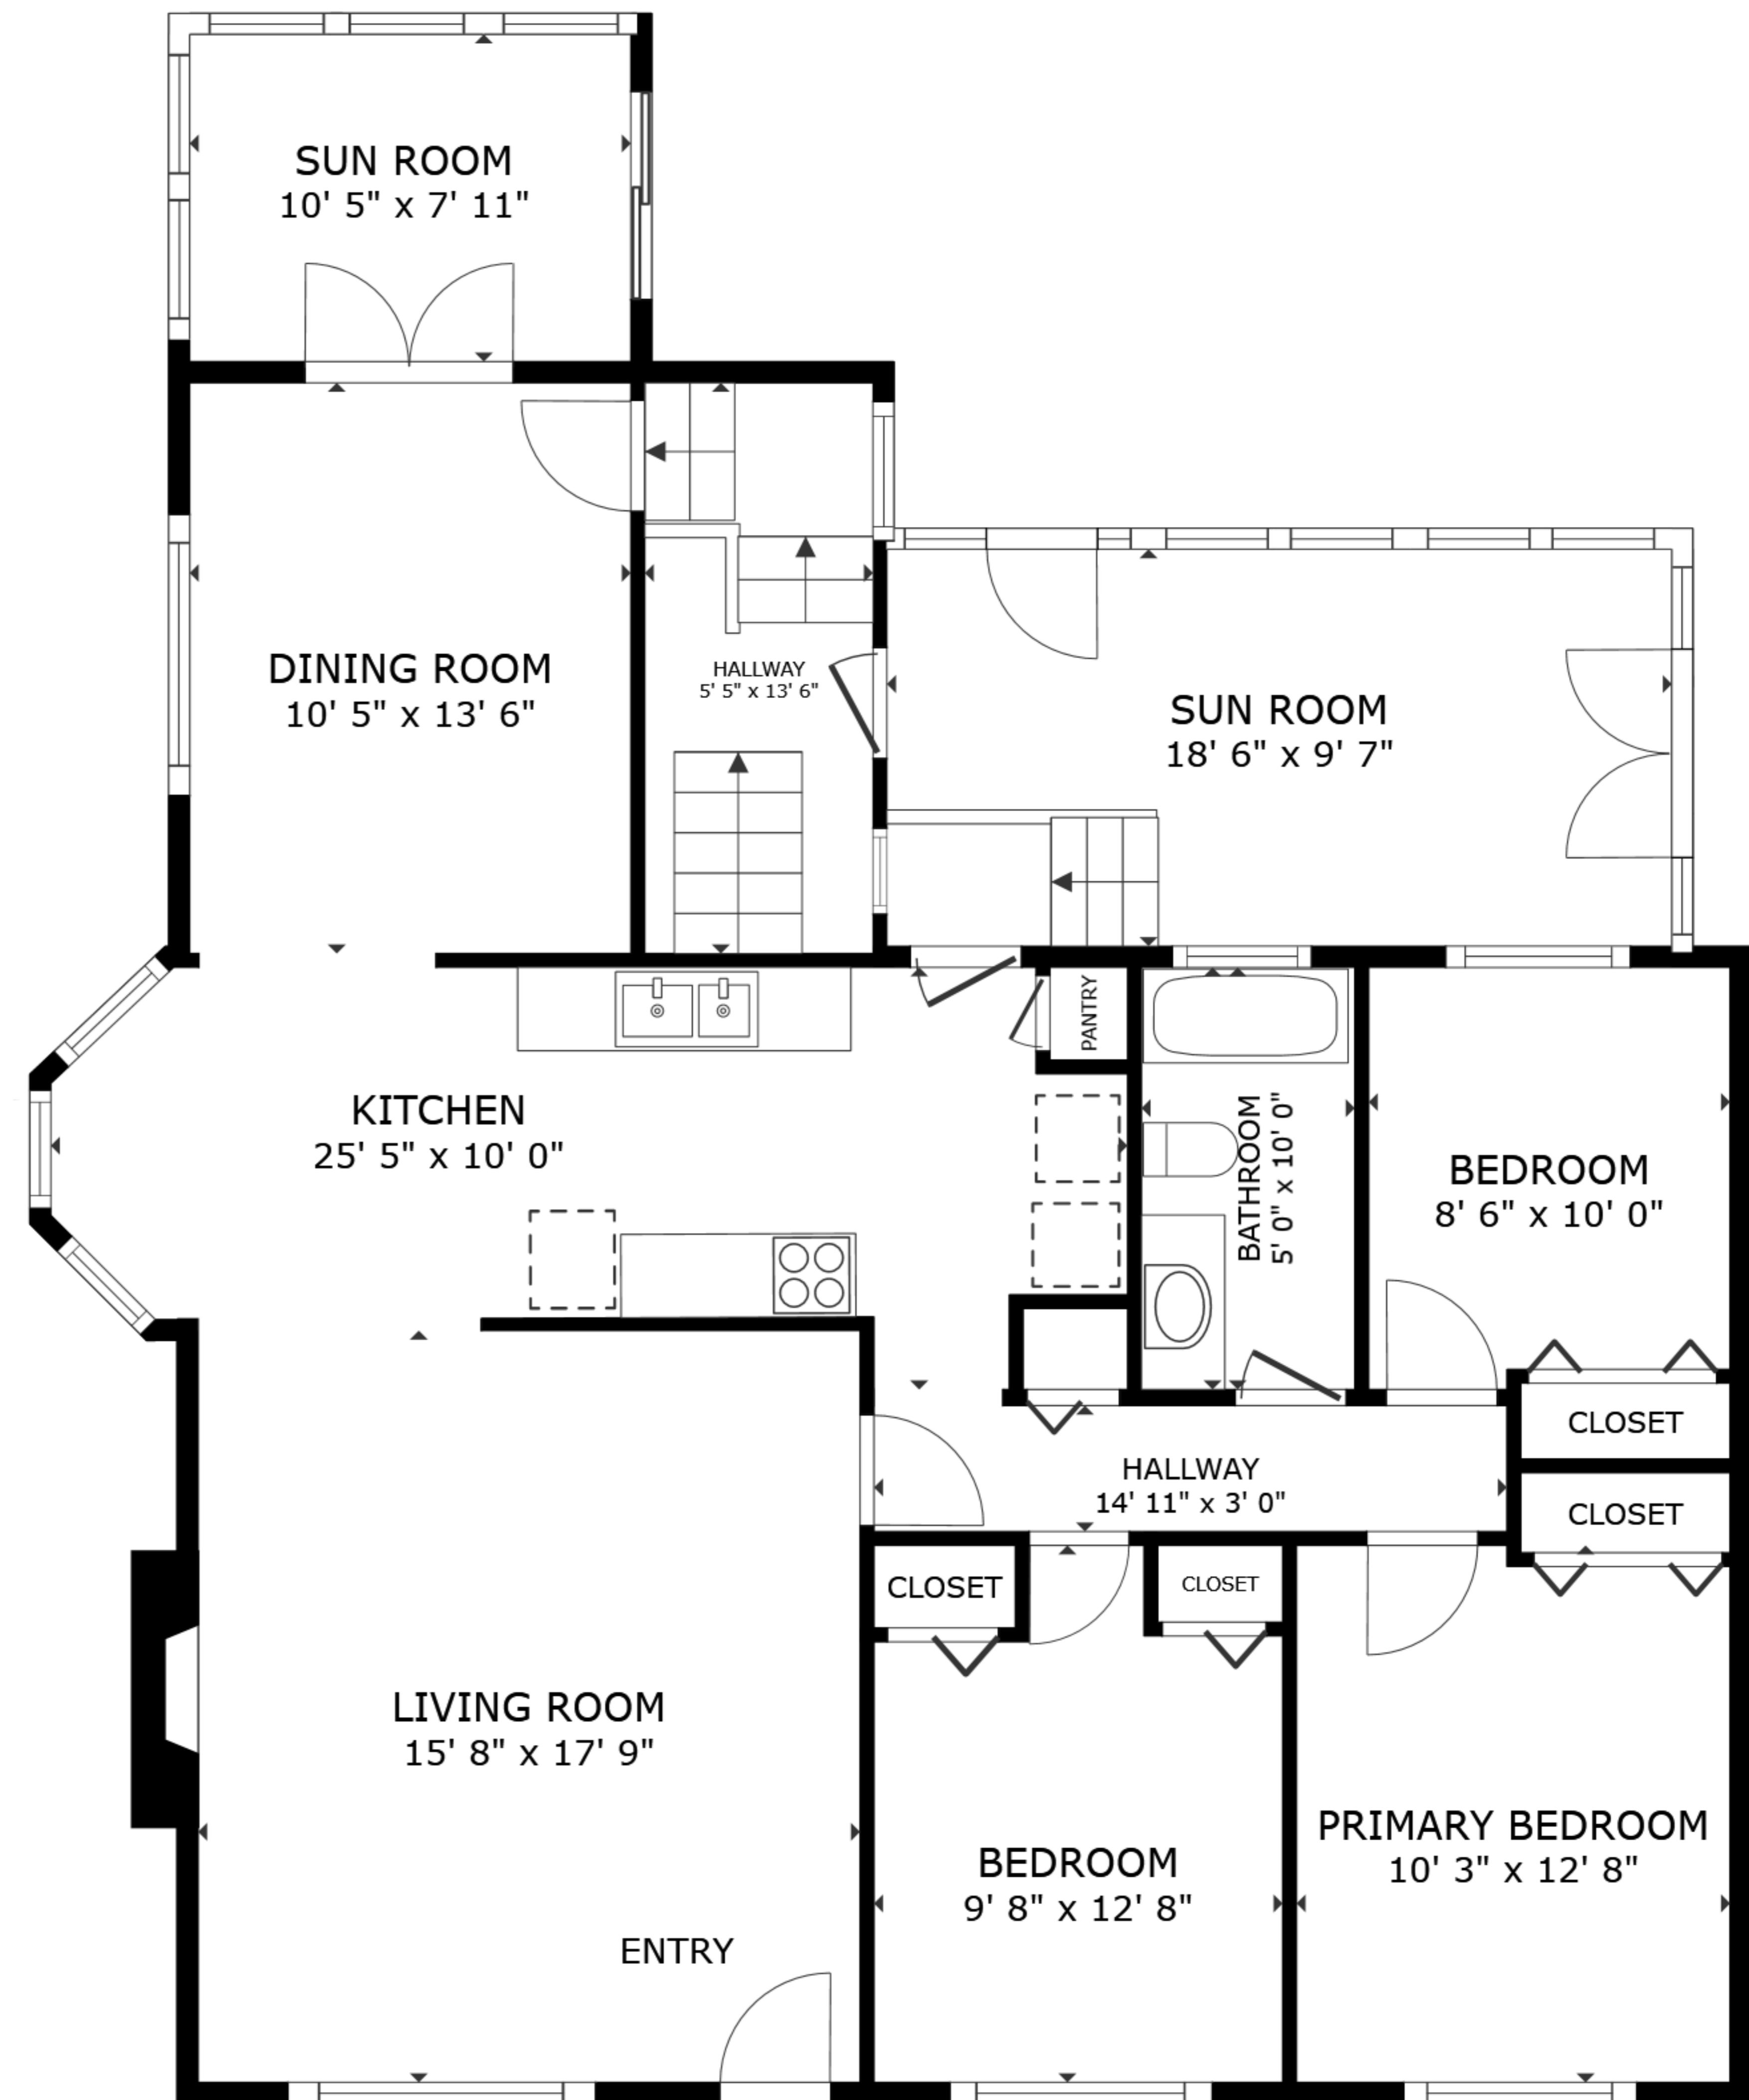

FLOOR 1

FLOOR 2

GROSS INTERNAL AREA
 FLOOR 1 898 sq.ft. FLOOR 2 1,470 sq.ft.
 TOTAL : 2,368 sq.ft.

SIZES AND DIMENSIONS ARE APPROXIMATE, ACTUAL MAY VARY.