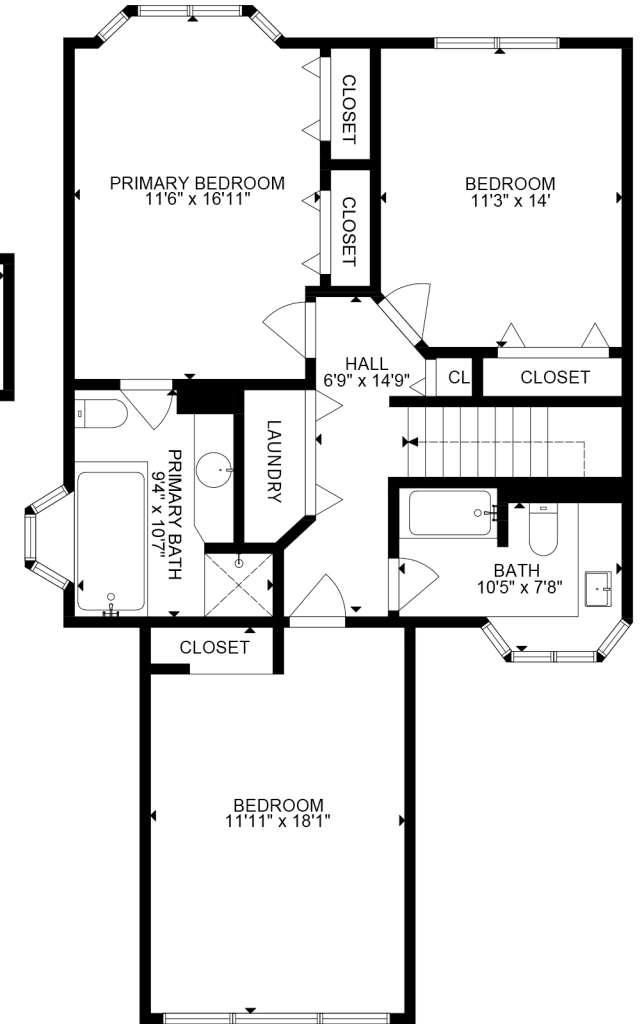

FLOOR 1

FLOOR 2

FLOOR 3

GROSS INTERNAL AREA
 FLOOR 1: 710 SQ FT, FLOOR 2: 1173 SQ FT, FLOOR 3: 1001 SQ FT
 EXCLUDED AREAS: GARAGE: 398 SQ FT
 TOTAL: 2884 SQ FT
 SIZE AND DIMENSIONS ARE APPROXIMATE, ACTUAL MAY VARY