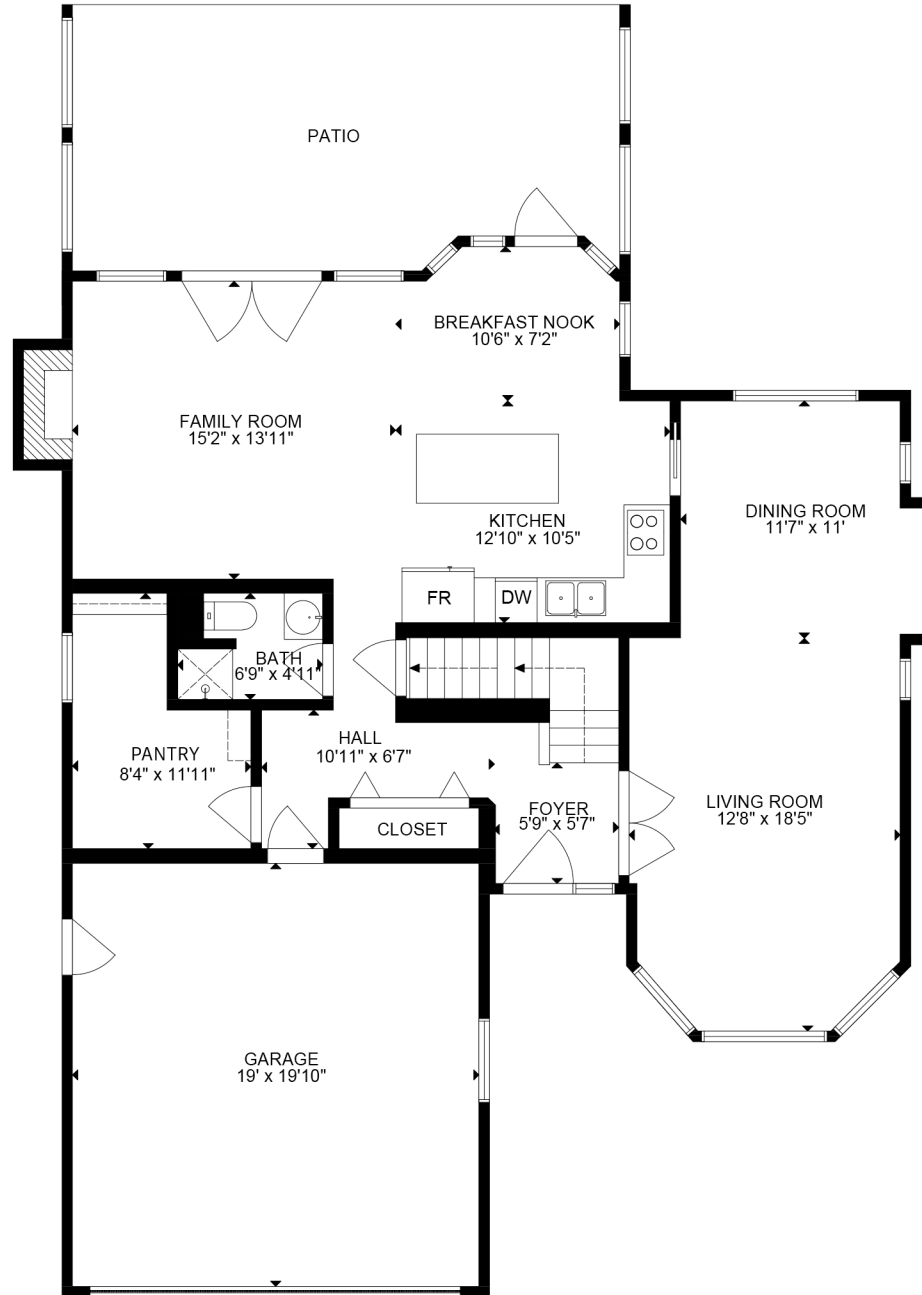

FLOOR 1

FLOOR 2

FLOOR 3

GROSS INTERNAL AREA
 FLOOR 1: 710 SQ FT, FLOOR 2: 1173 SQ FT, FLOOR 3: 1001 SQ FT
 EXCLUDED AREAS: GARAGE: 398 SQ FT
 TOTAL: 2884 SQ FT
 SIZE AND DIMENSIONS ARE APPROXIMATE, ACTUAL MAY VARY