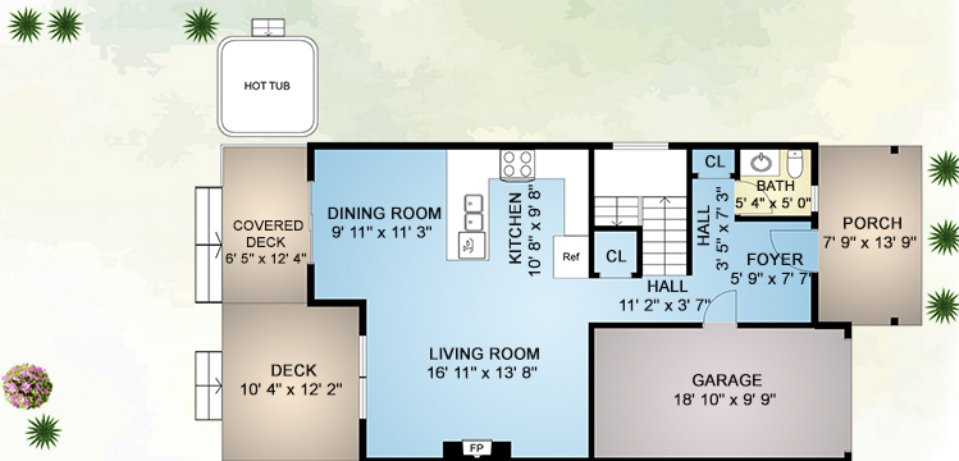

Main Floor

Finished = 714
(Ceiling Height 8' 10")

Porch = 103

Garage = 195

Deck = 121

Covered

Deck = 75

Workshop = 185

Upper Floor

Finished = 775
(Ceiling Height 7' 10")

Total = 2168

MAIN FLOOR