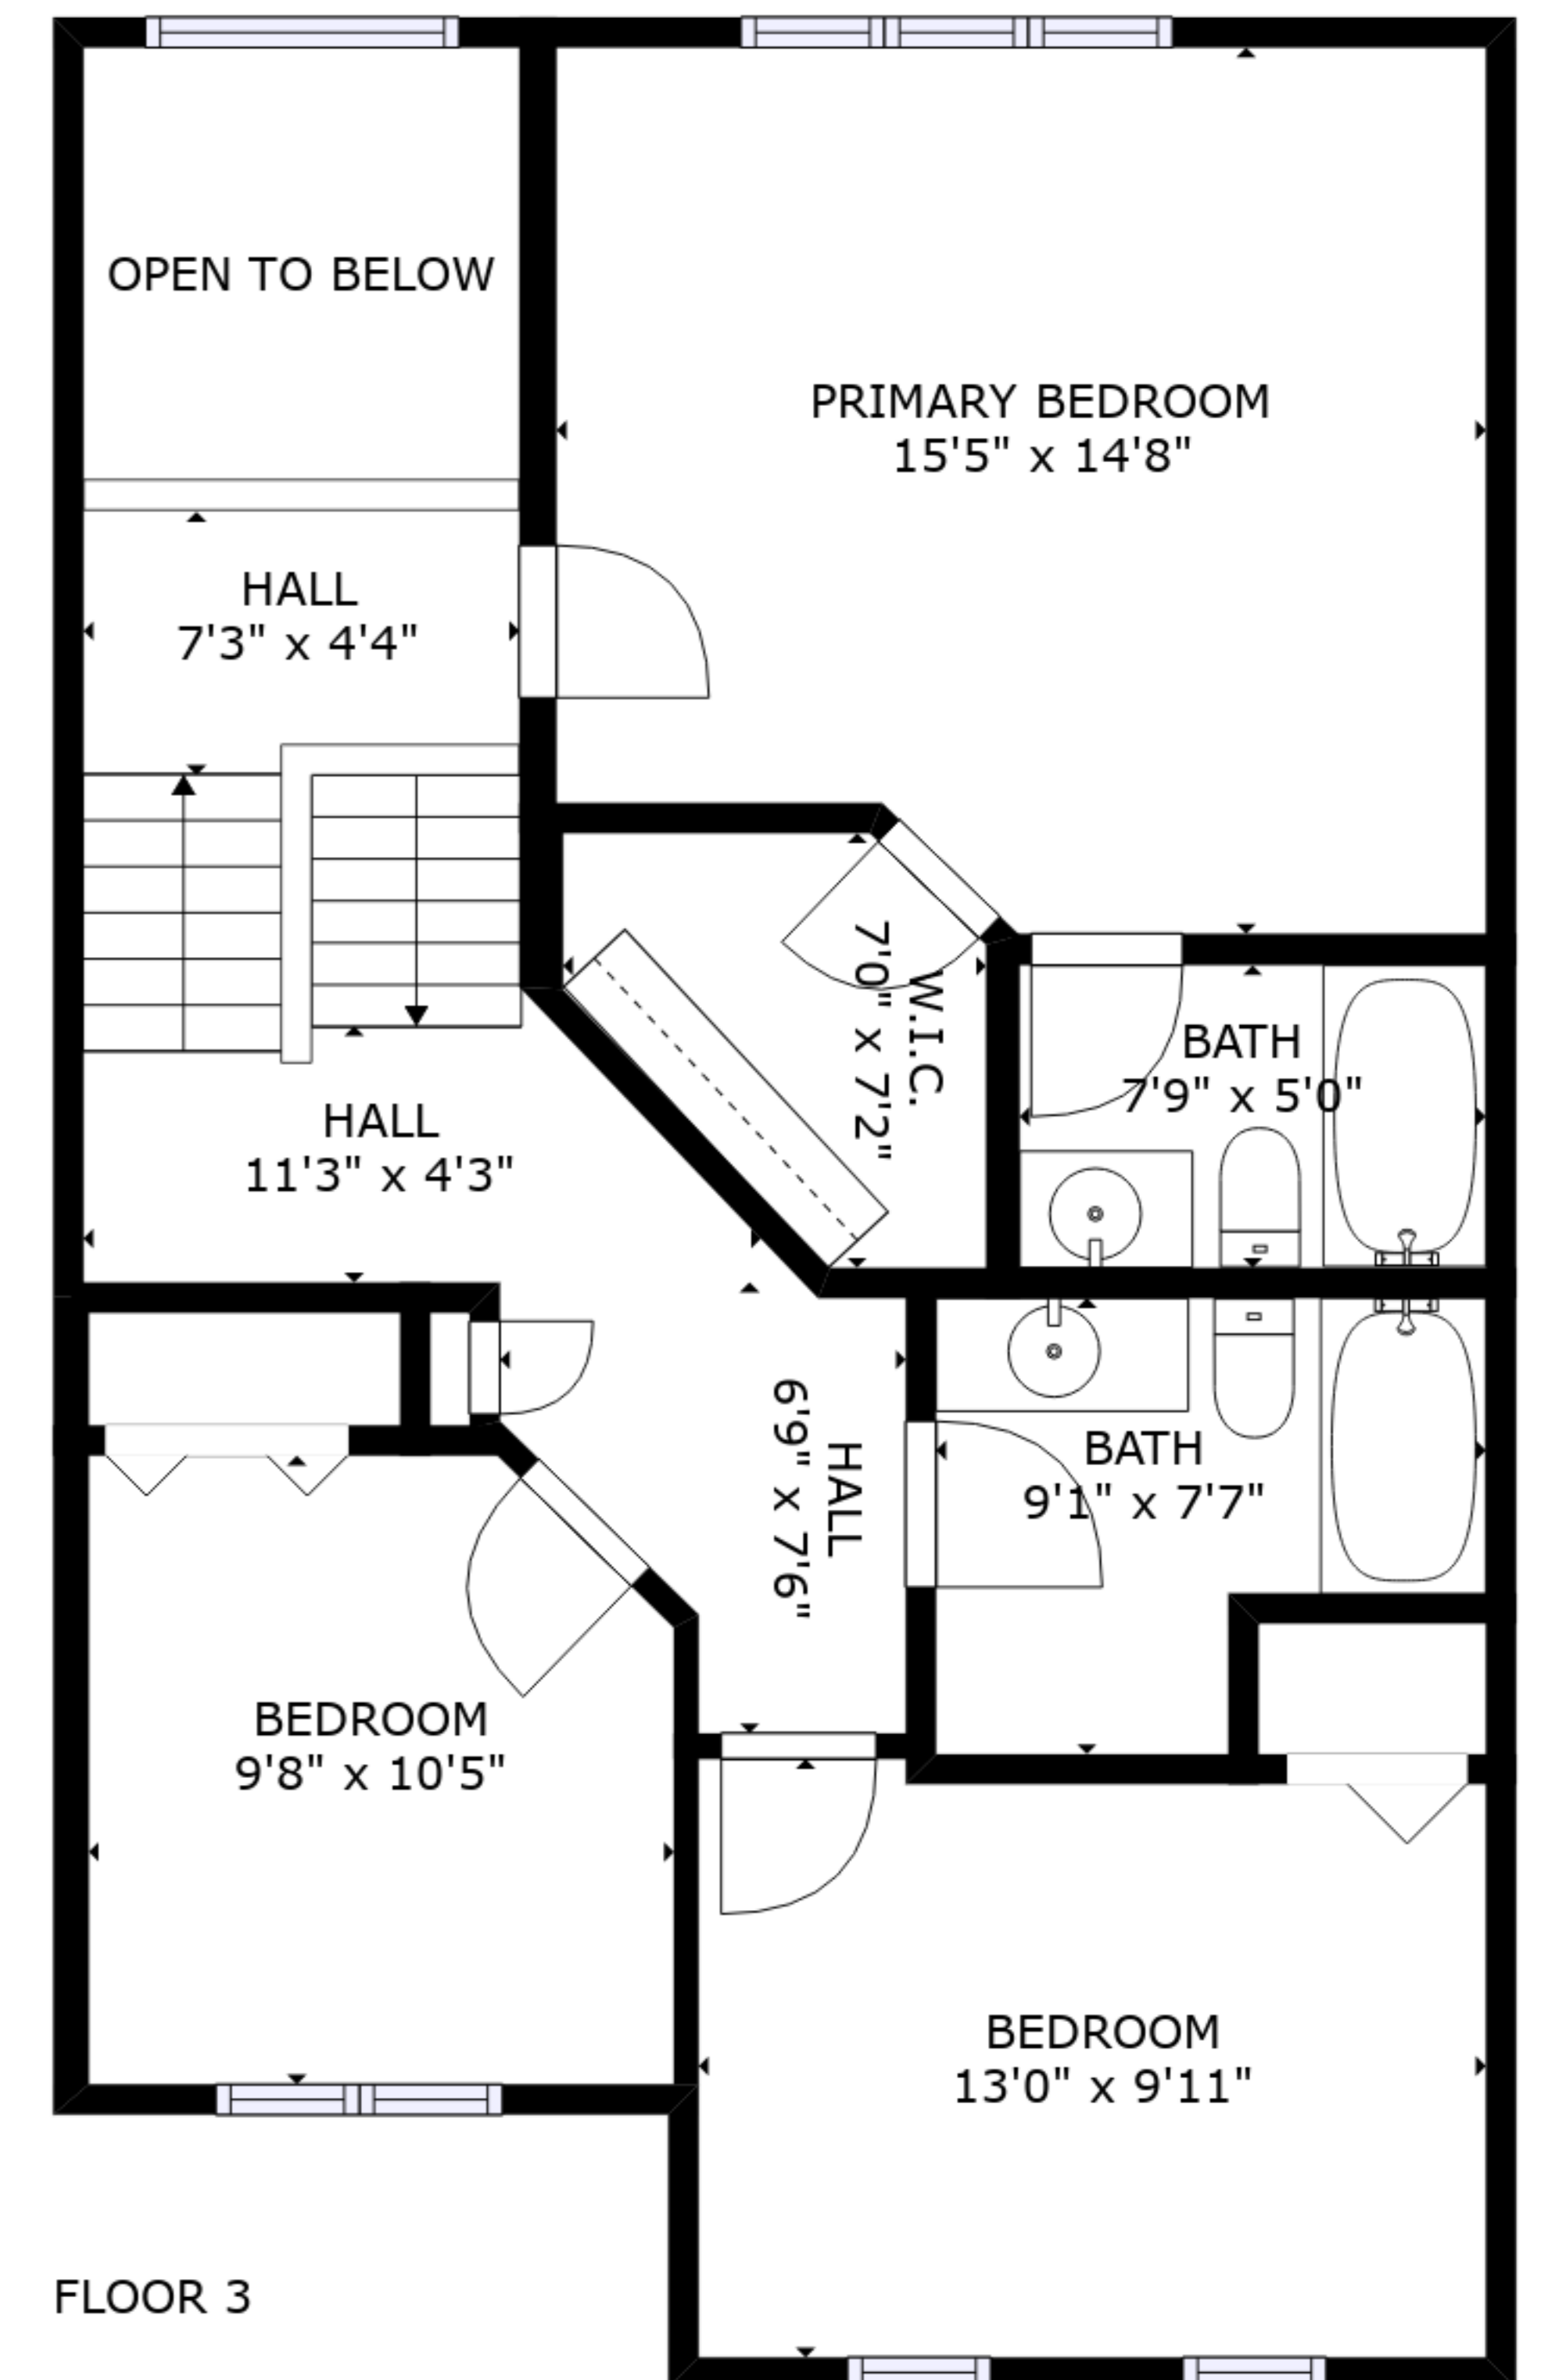

FLOOR 1

FLOOR 2

FLOOR 3

GROSS INTERNAL AREA
 FLOOR 1: 653 sq. ft, FLOOR 2: 678 sq. ft
 FLOOR 3: 789 sq. ft, EXCLUDED AREAS:
 PATIO: 177 sq. ft, BALCONY: 75 sq. ft
 TOTAL: 2120 sq. ft

SIZES AND DIMENSIONS ARE APPROXIMATE, ACTUAL MAY VARY.