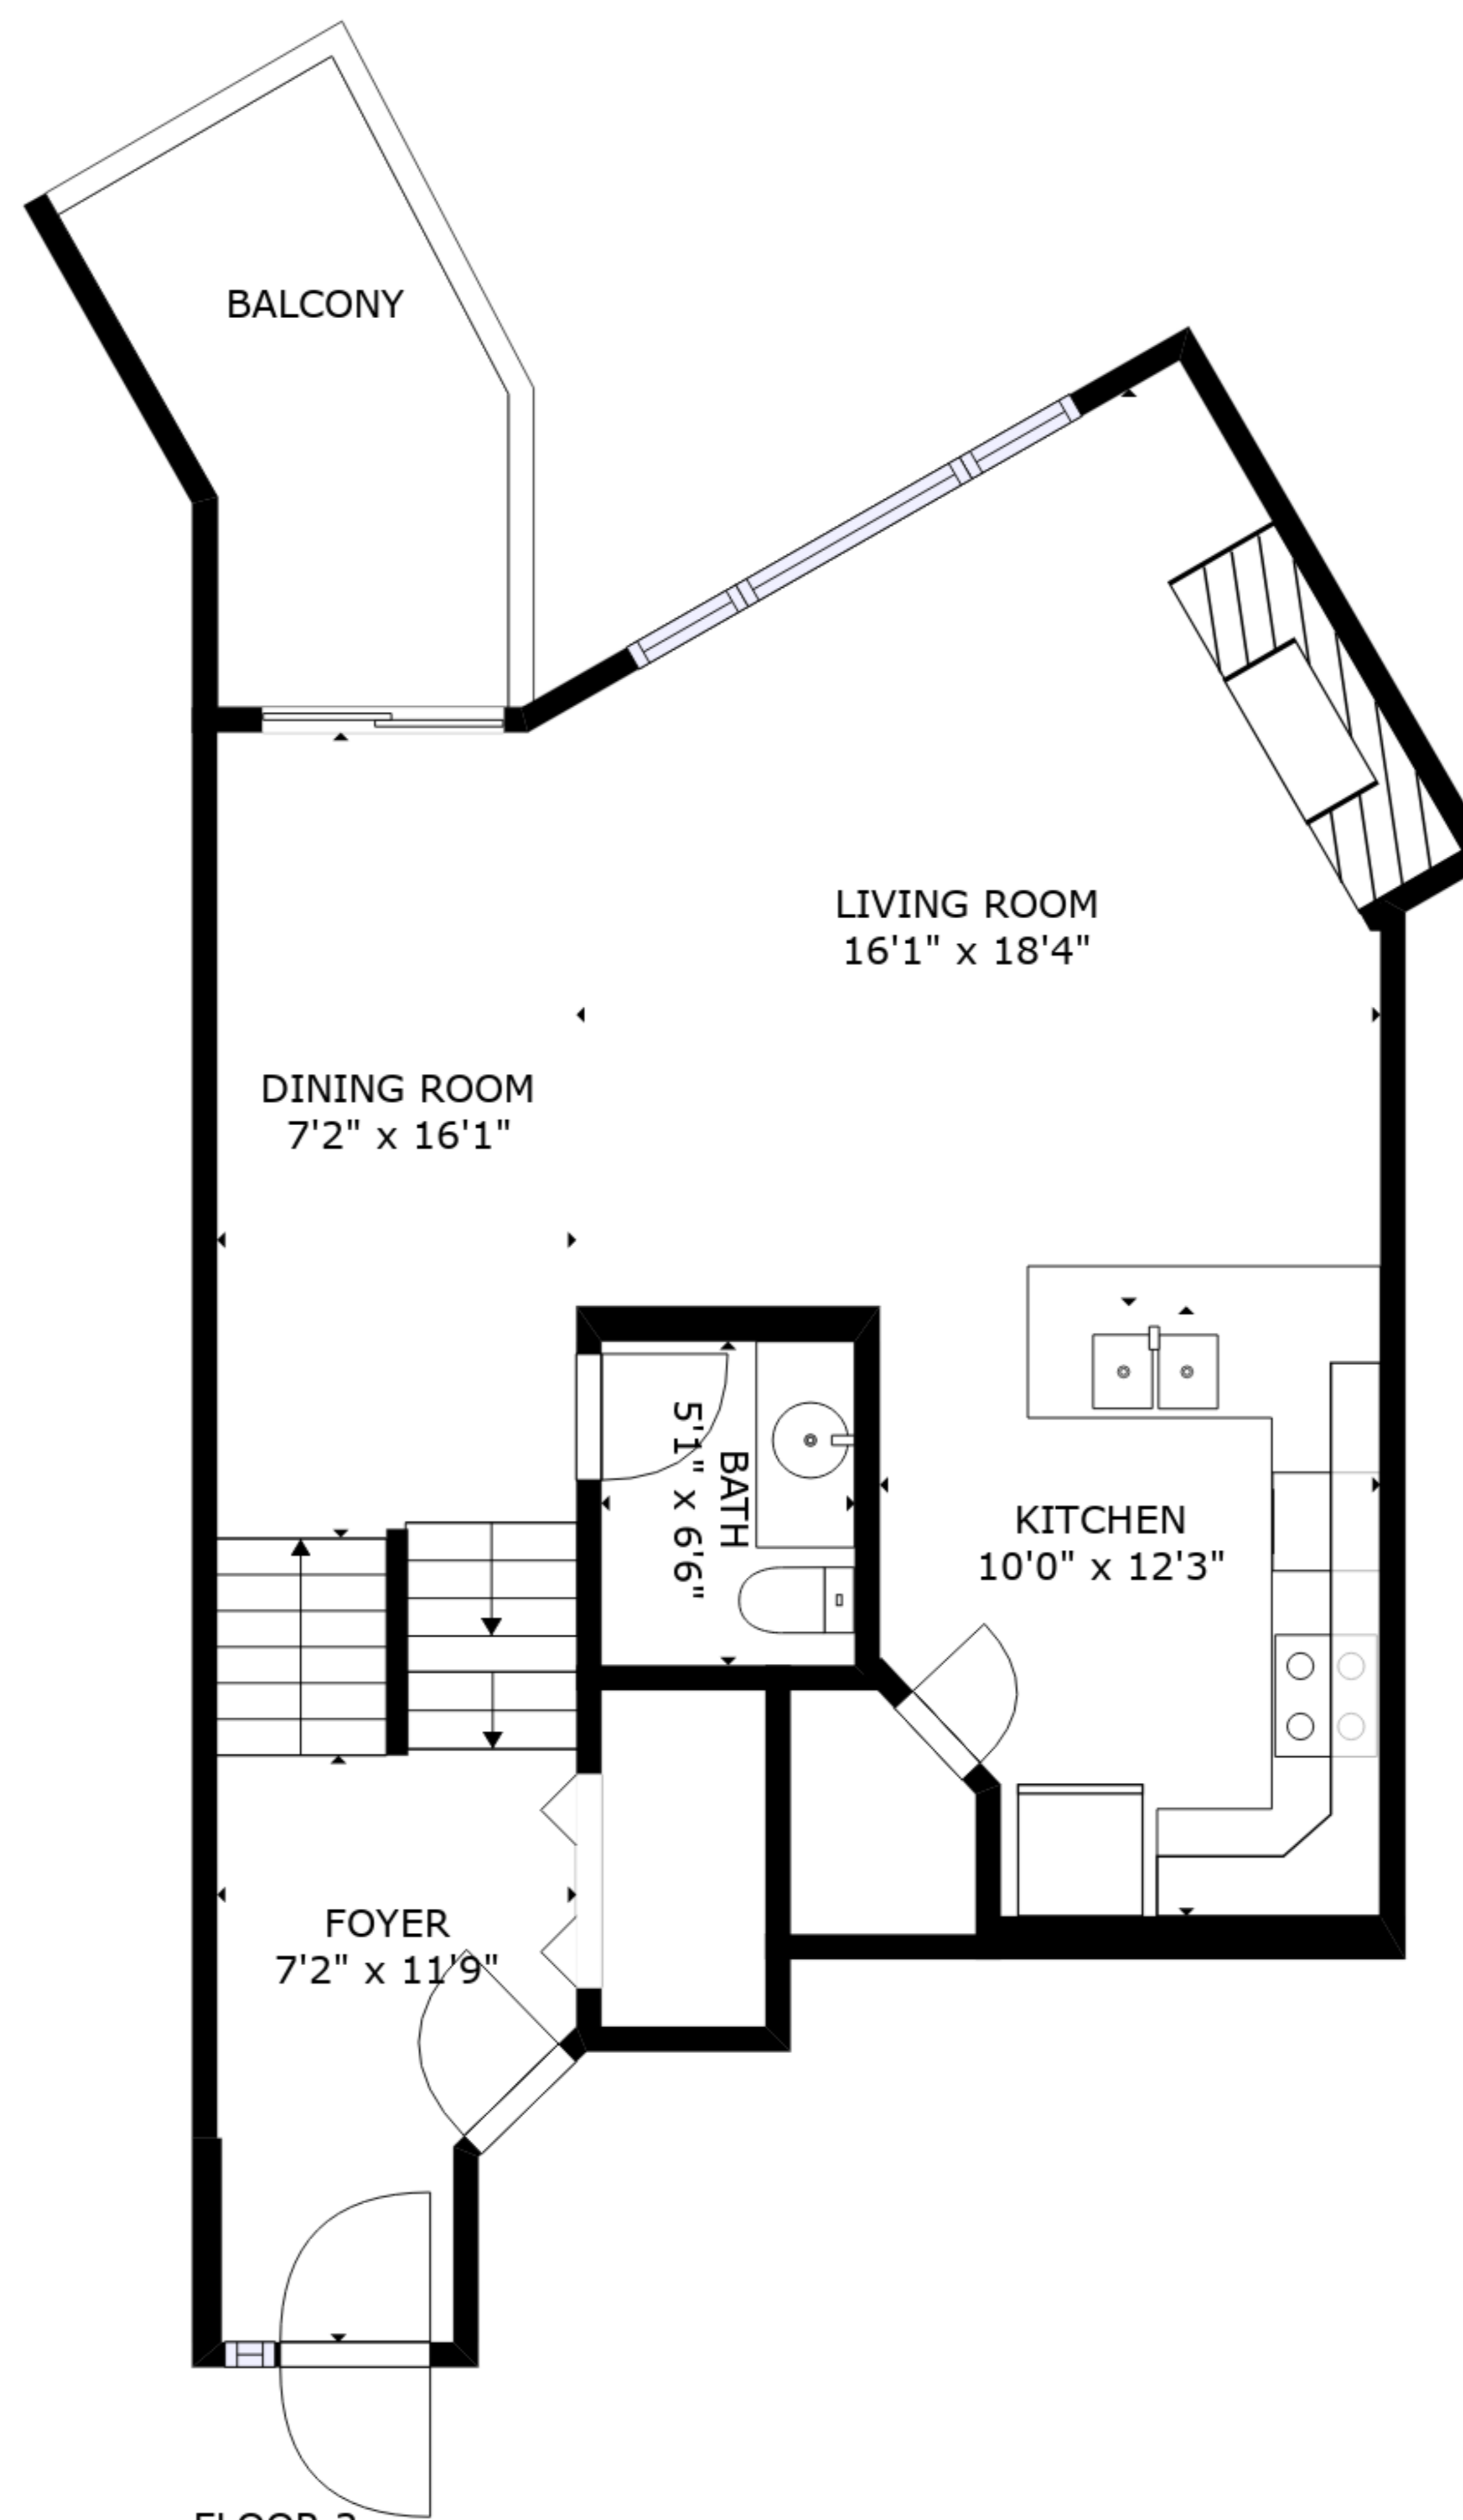

FLOOR 1

FLOOR 2

FLOOR 3

GROSS INTERNAL AREA
 FLOOR 1: 653 sq. ft, FLOOR 2: 678 sq. ft
 FLOOR 3: 789 sq. ft, EXCLUDED AREAS:
 PATIO: 177 sq. ft, BALCONY: 75 sq. ft
 TOTAL: 2120 sq. ft

SIZES AND DIMENSIONS ARE APPROXIMATE, ACTUAL MAY VARY.